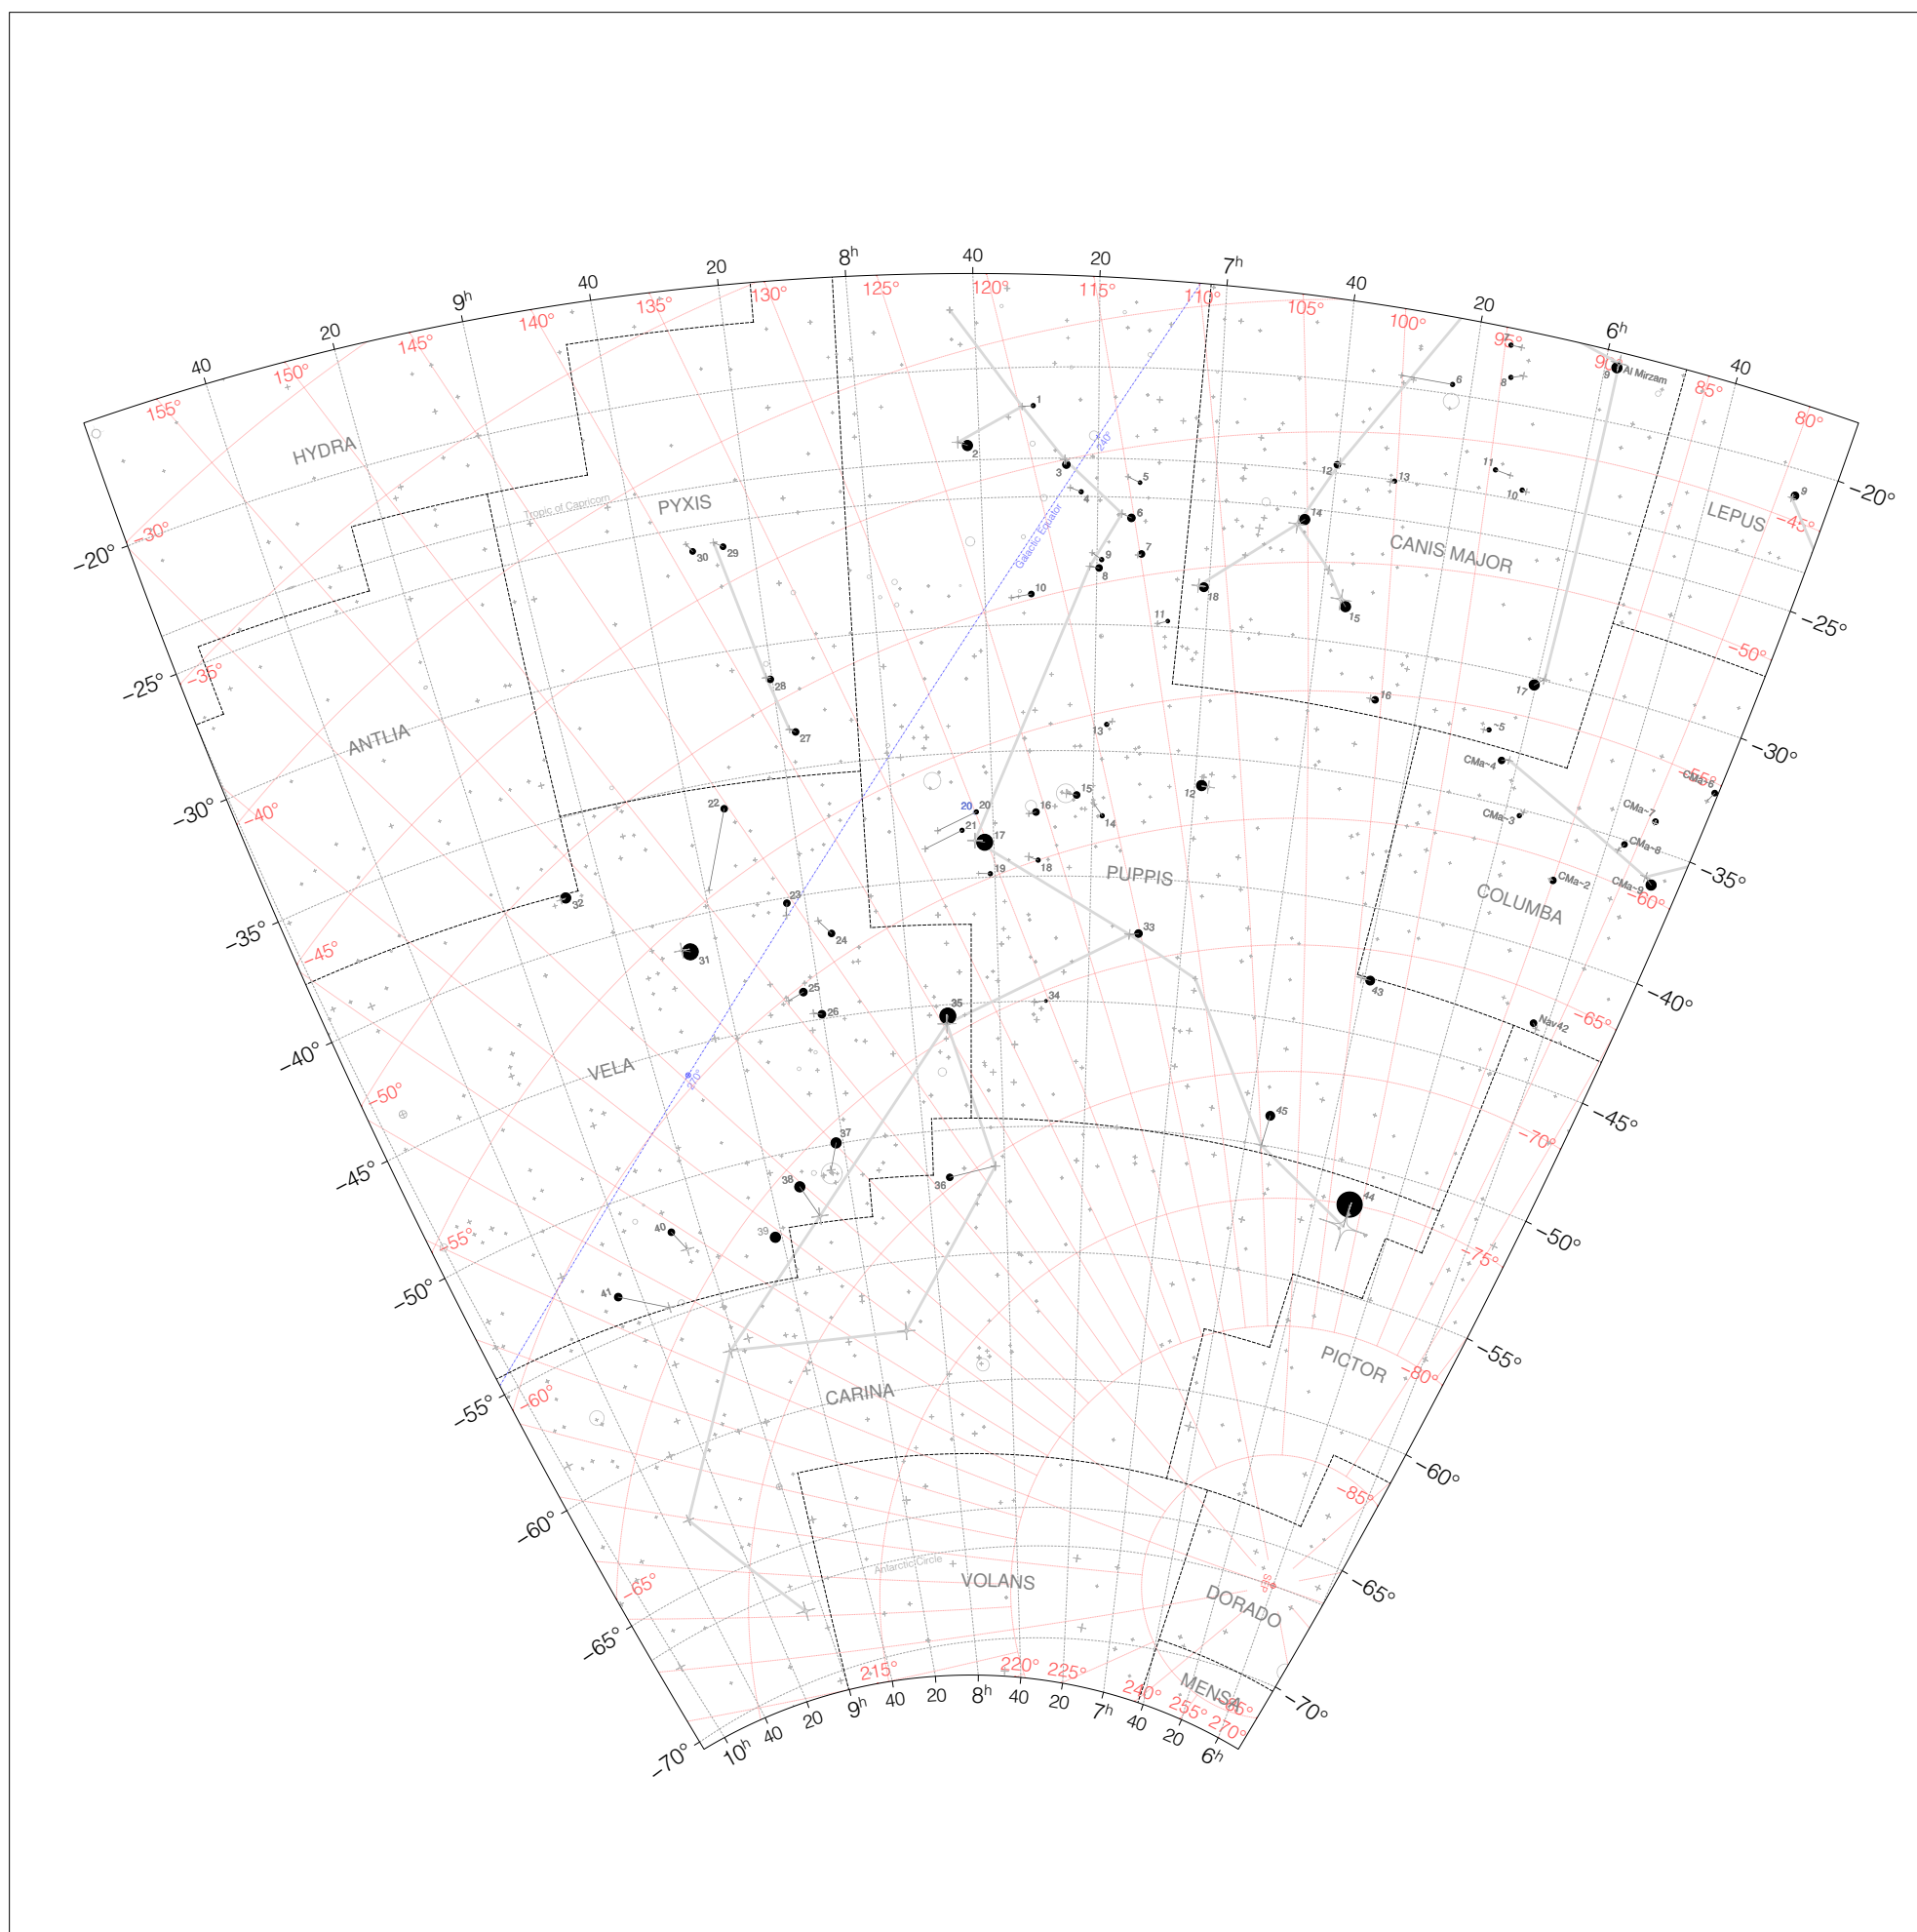

# Ulugh Beg Stars from 6h to 10h and $-70^{\circ}$ to $-20^{\circ}$

Magnitudes: ●●●●●●  
1 2 3 4 5 6 7

Legend: ● ●  
k b

Coordinates: 841 AH or 1437-07-05 (Julian)