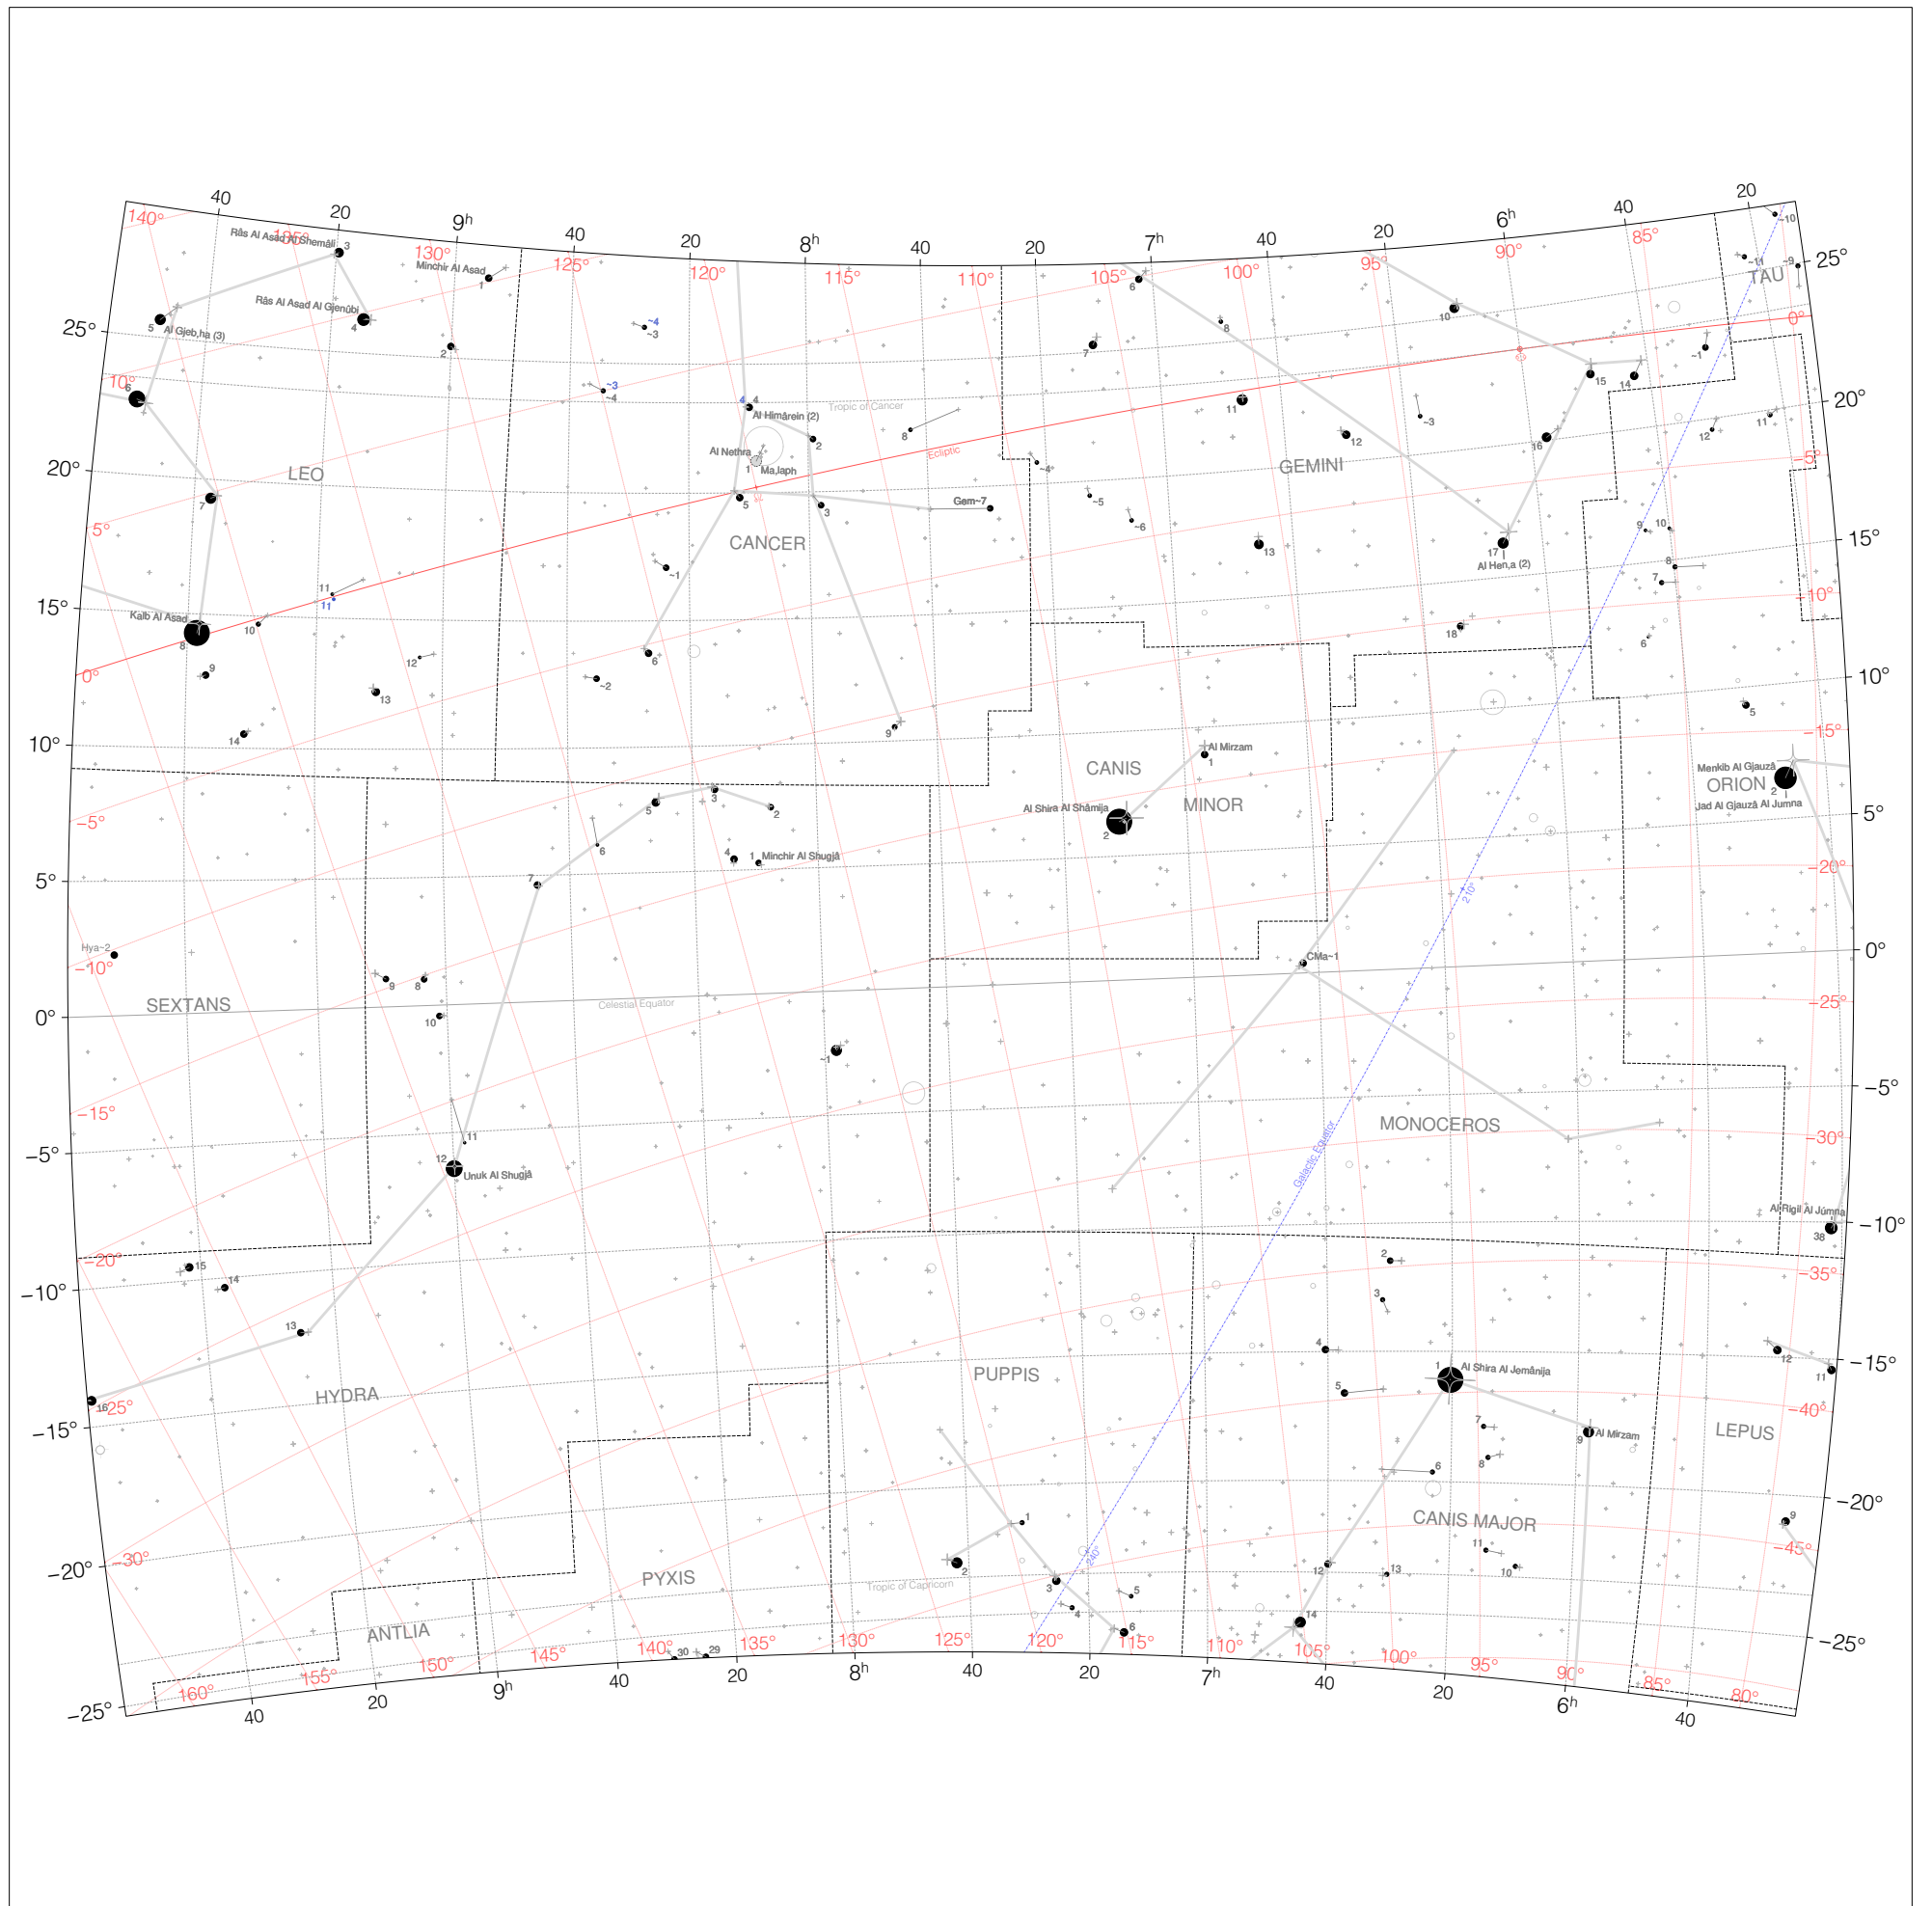

Ulugh Beg Stars from 6h to 10h and -25° to 25°

Magnitudes: ●●●●●●
1 2 3 4 5 6 7

Legend: ● ●
k b

Coordinates: 841 AH or 1437-07-05 (Julian)