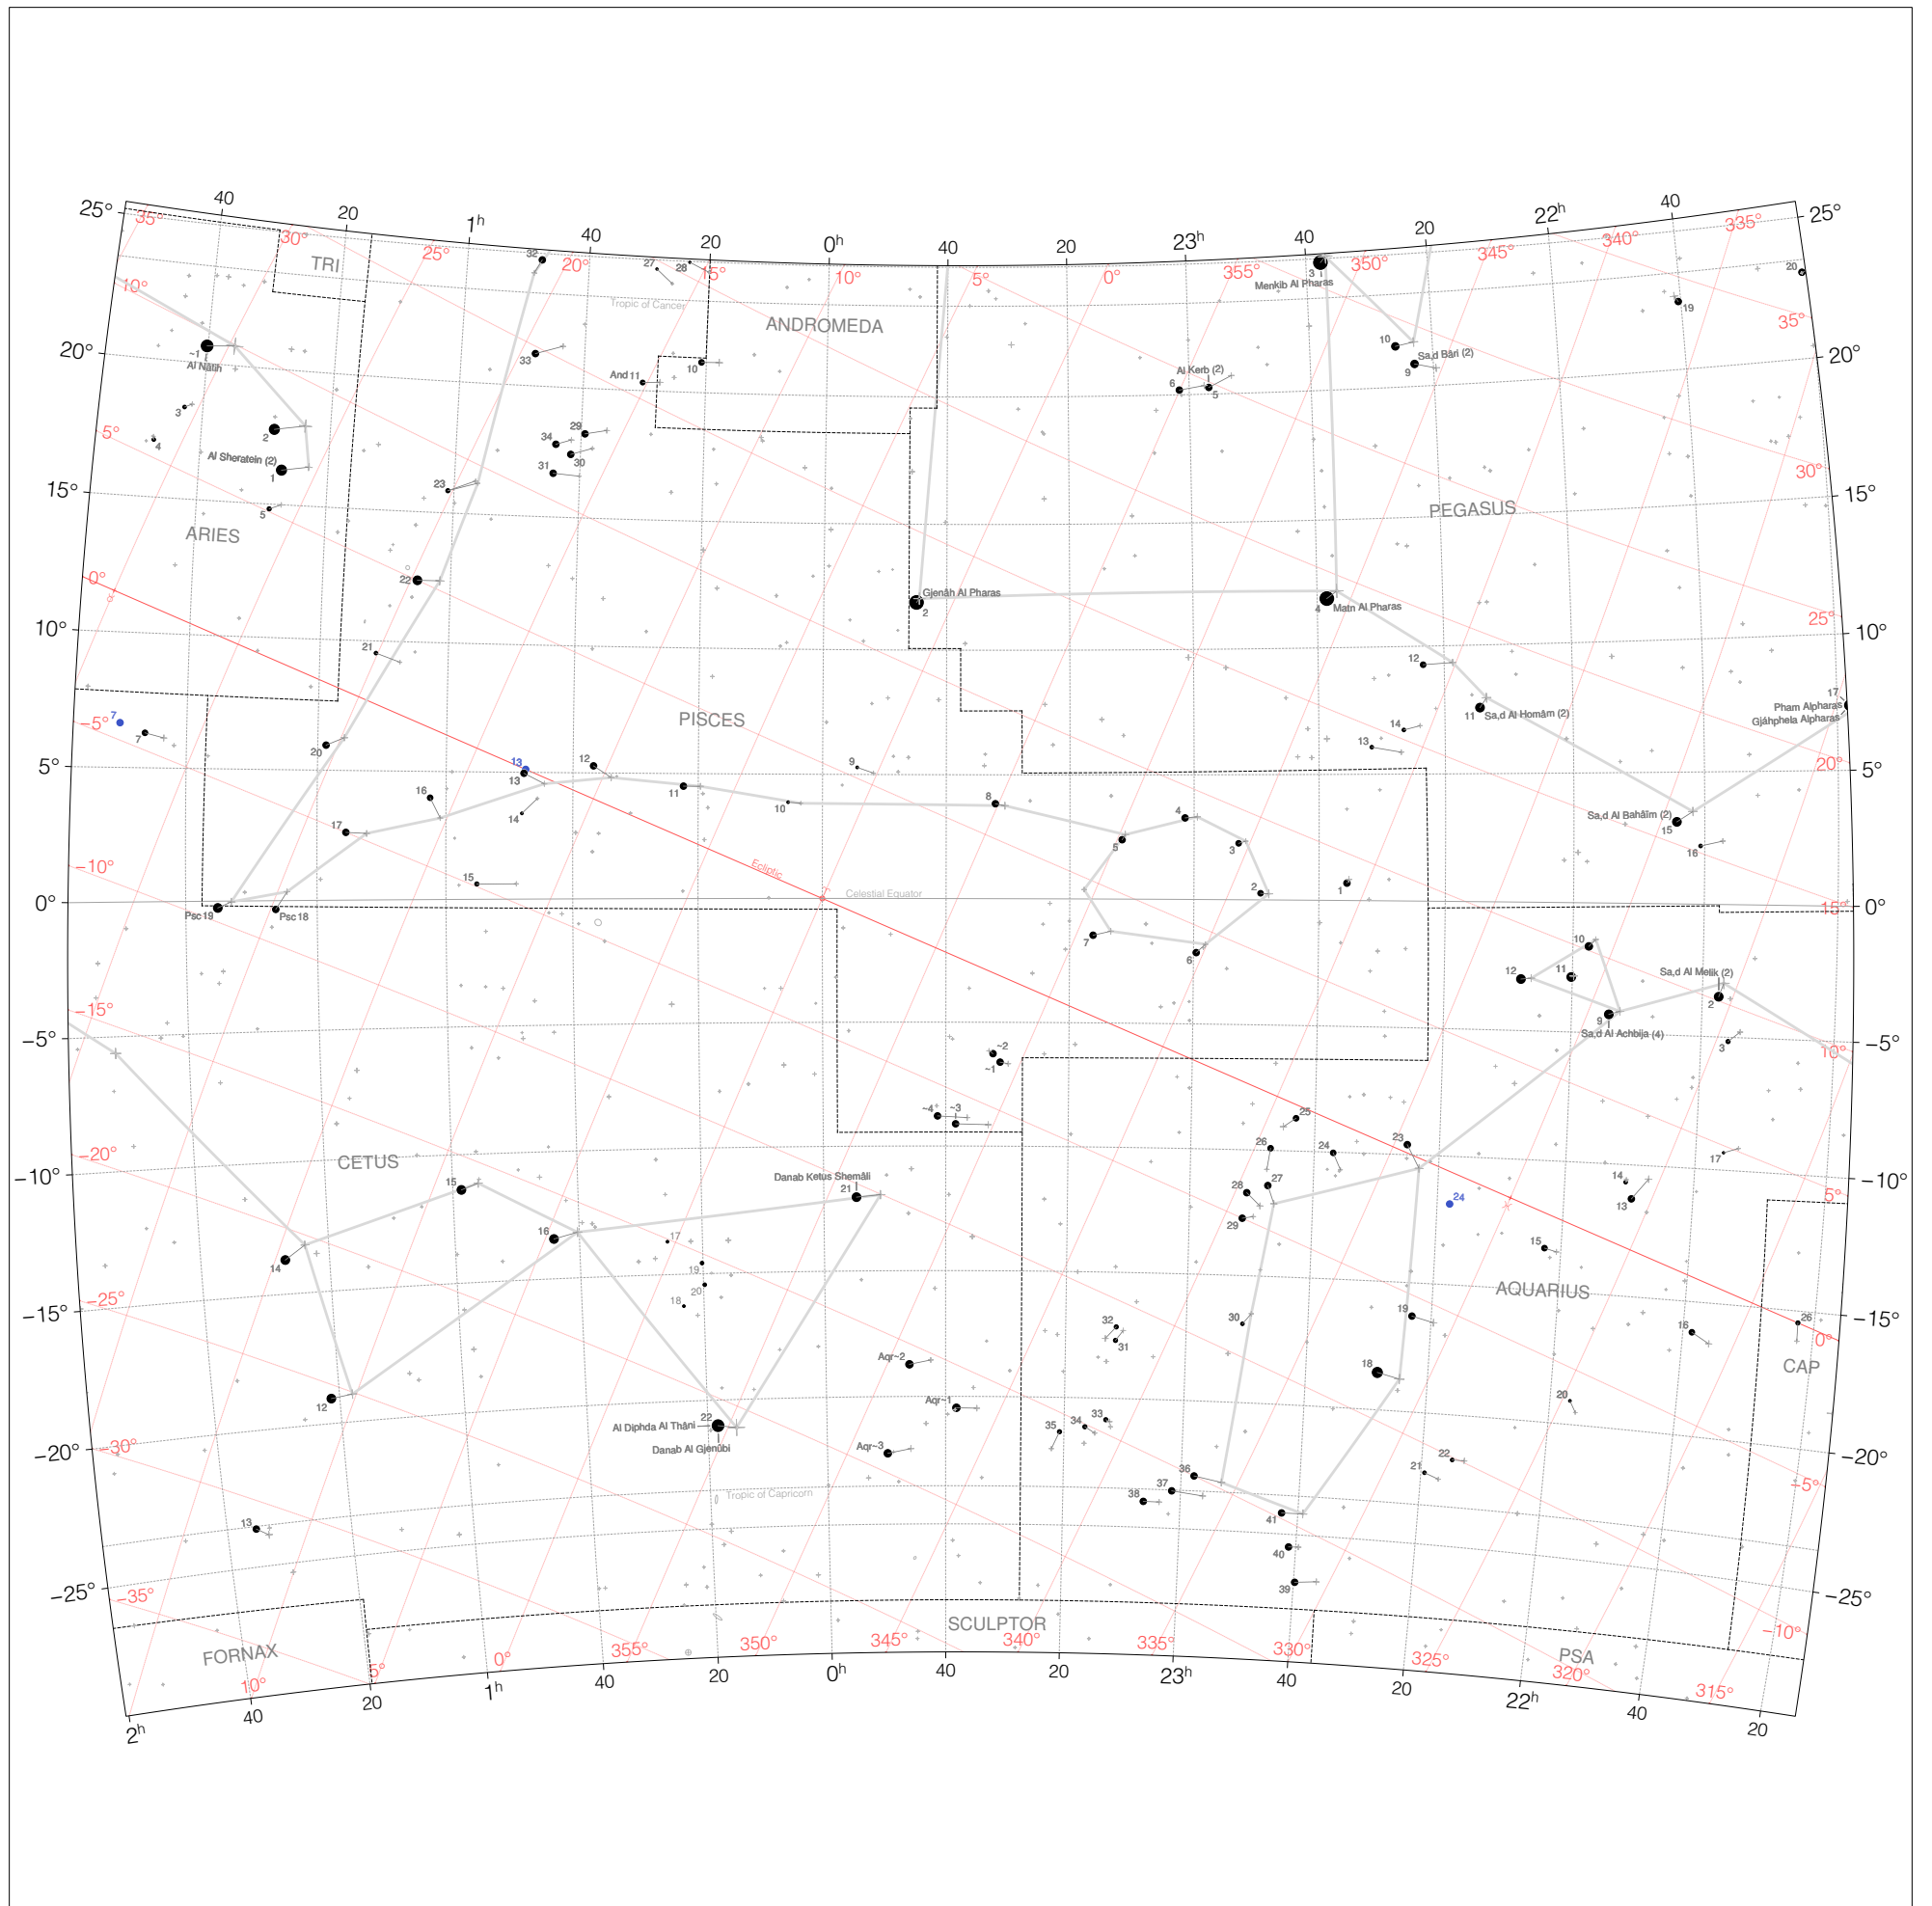

Ulugh Beg Stars from 22h to 2h and -25° to 25°

Magnitudes: ●●●●●●
1 2 3 4 5 6 7

Legend: ● ●
k b

Coordinates: 841 AH or 1437-07-05 (Julian)