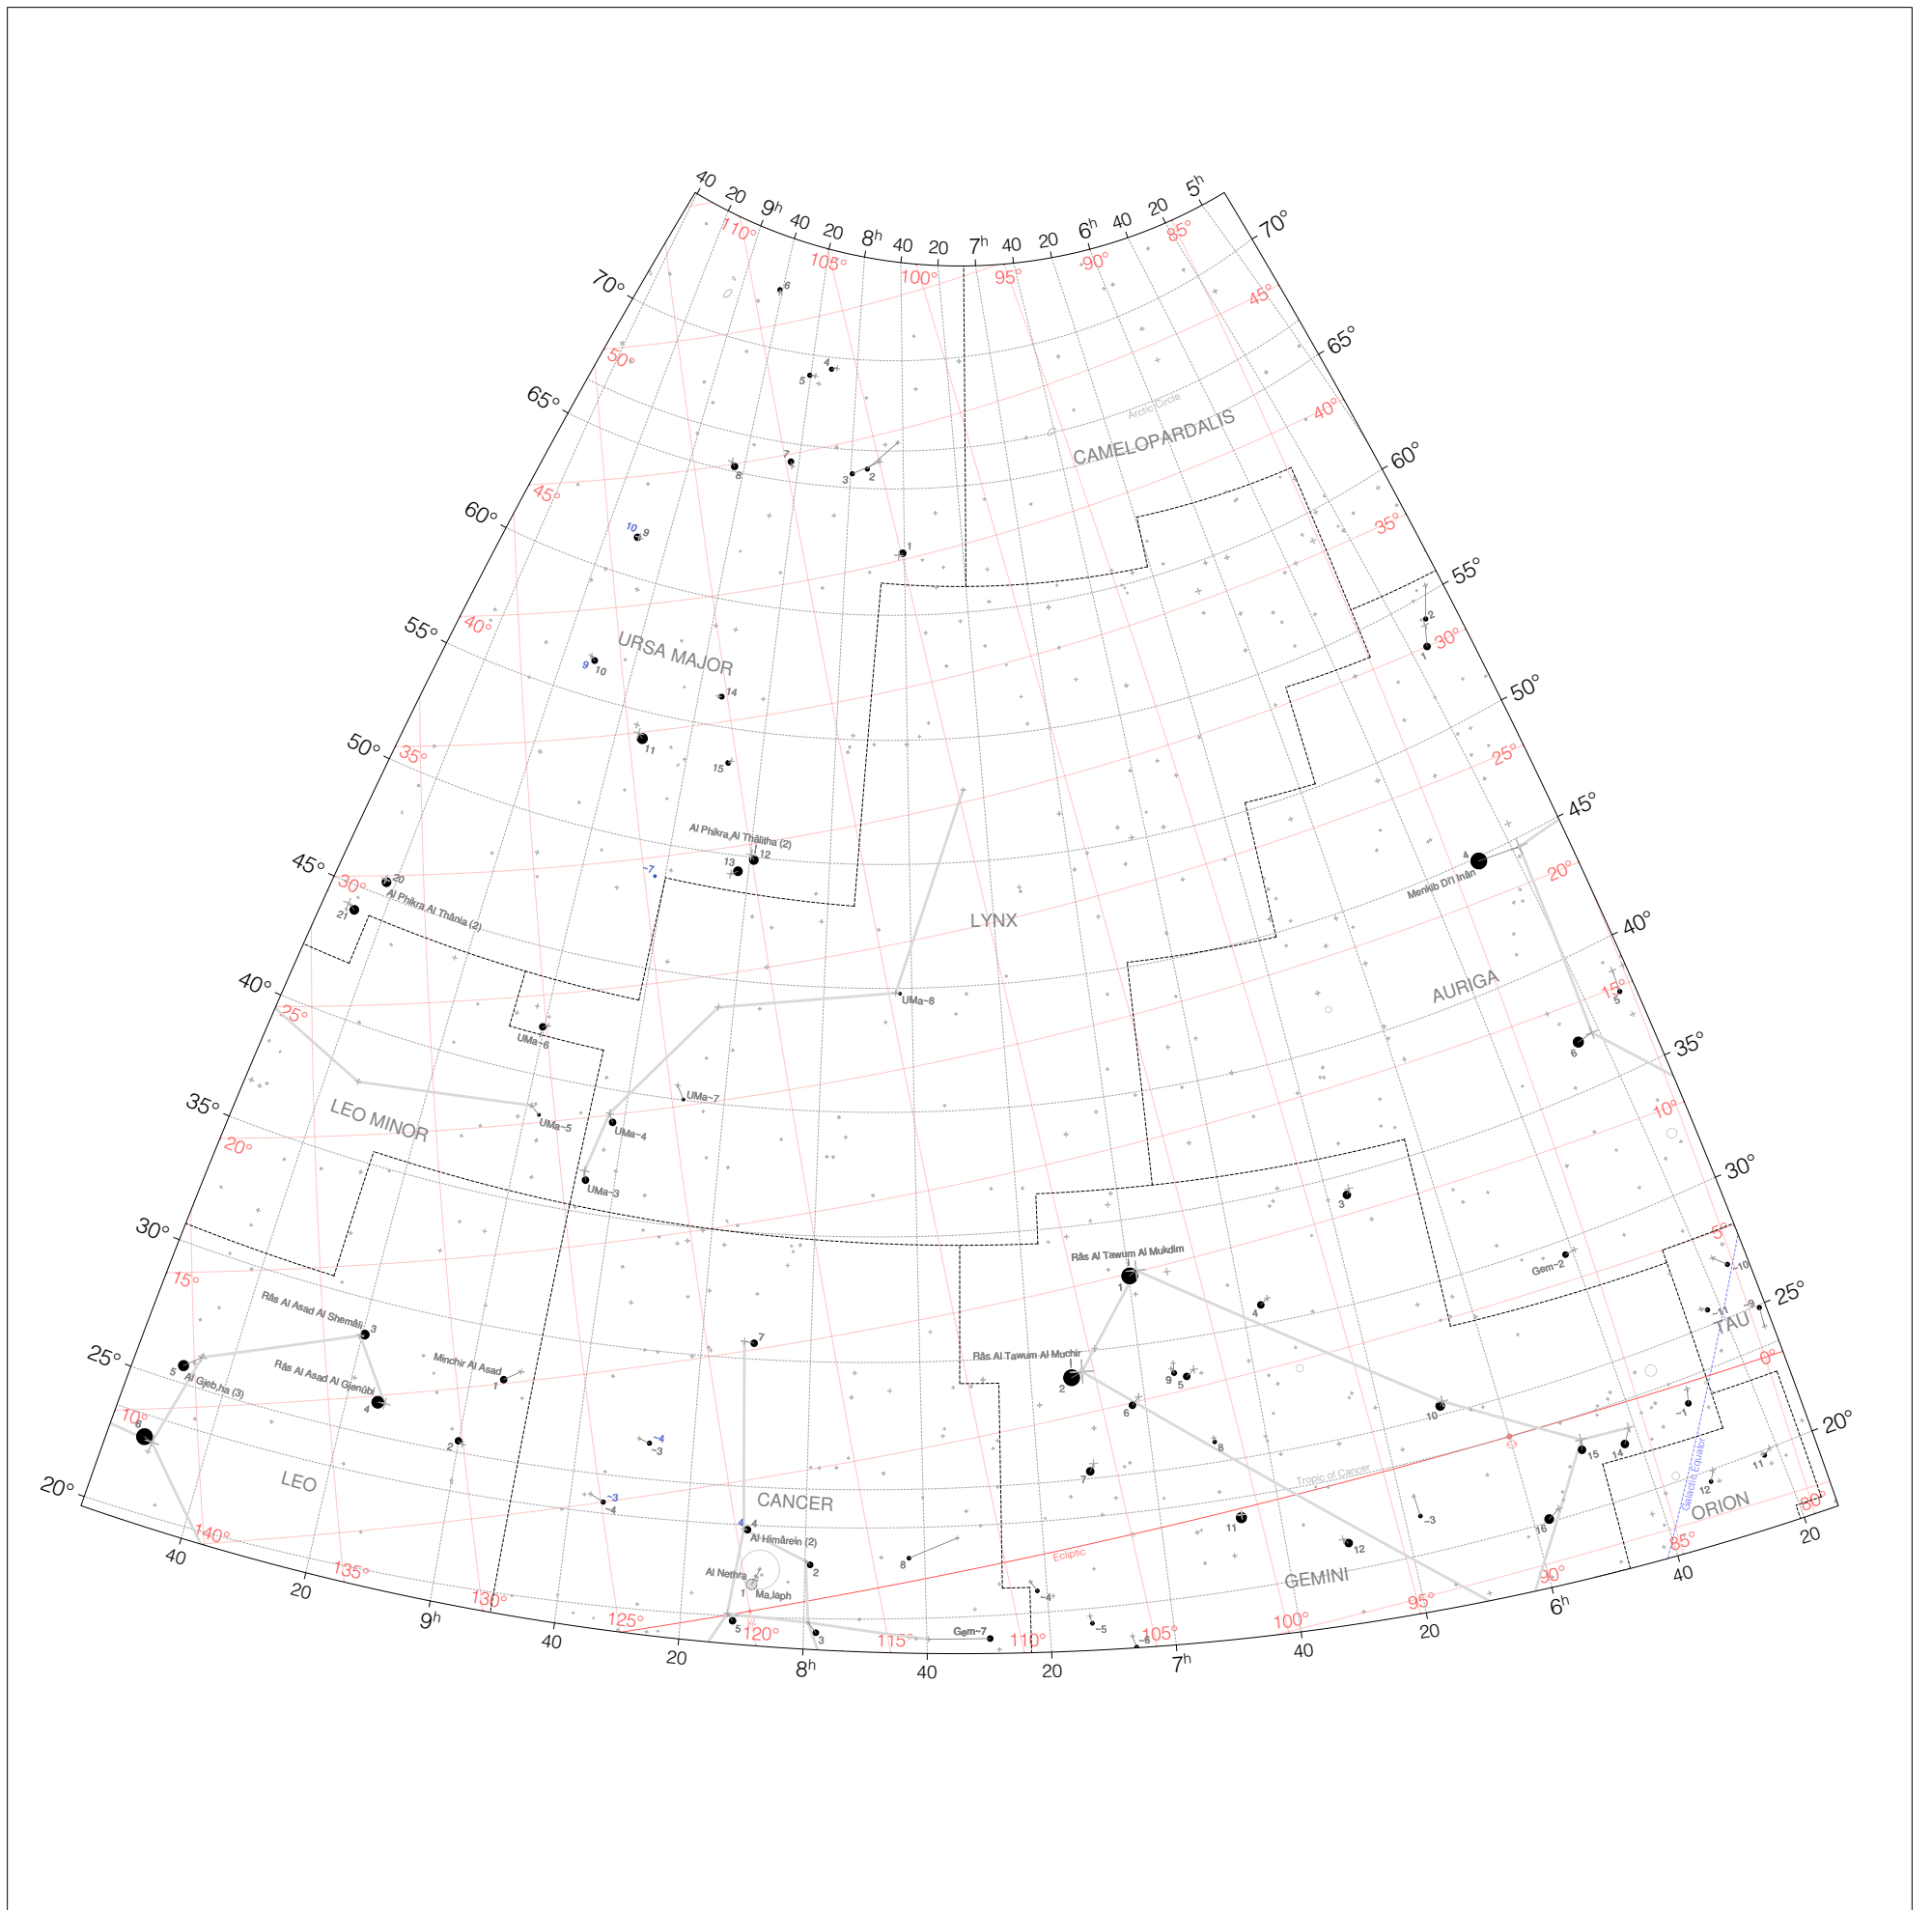

Ulugh Beg Stars from 6h to 10h and 20° to 70°

Magnitudes: ●●●●●●
1 2 3 4 5 6 7

Legend: ● ●
k b

Coordinates: 841 AH or 1437-07-05 (Julian)