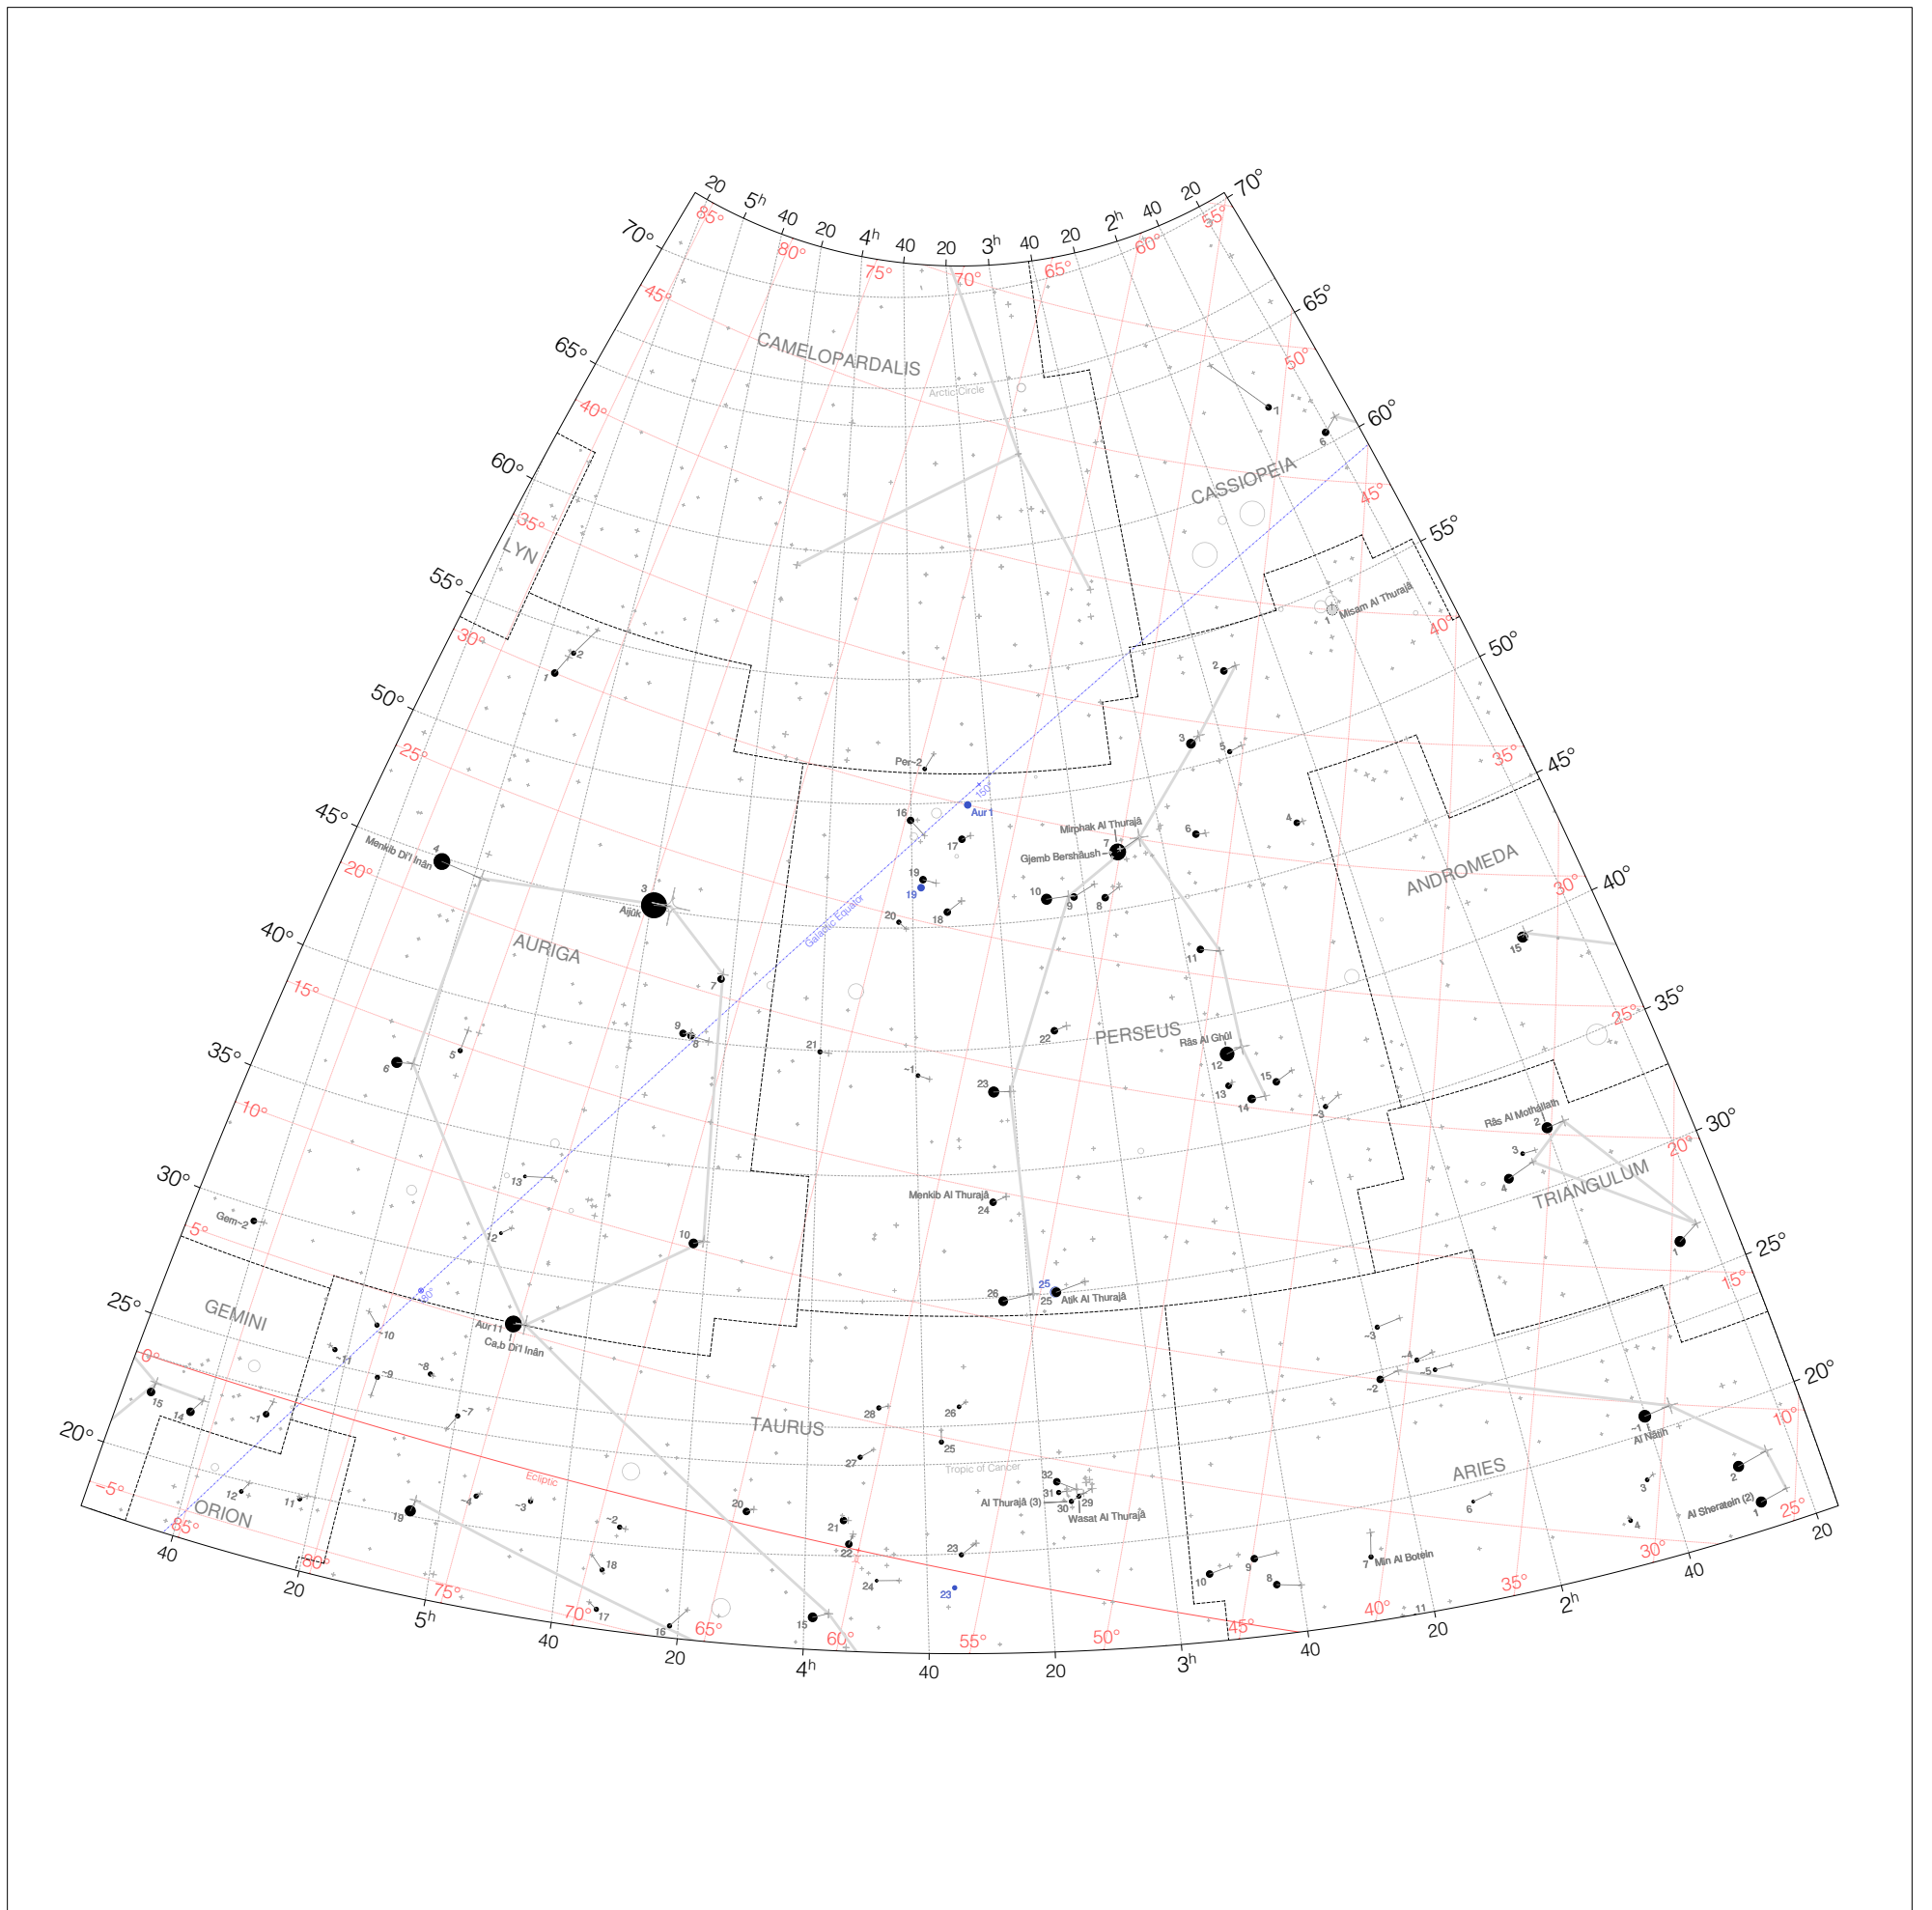

Ulugh Beg Stars from 2h to 6h and 20° to 70°

Magnitudes: ●●●●●●
1 2 3 4 5 6 7

Legend: ● ●
k b

Coordinates: 841 AH or 1437-07-05 (Julian)