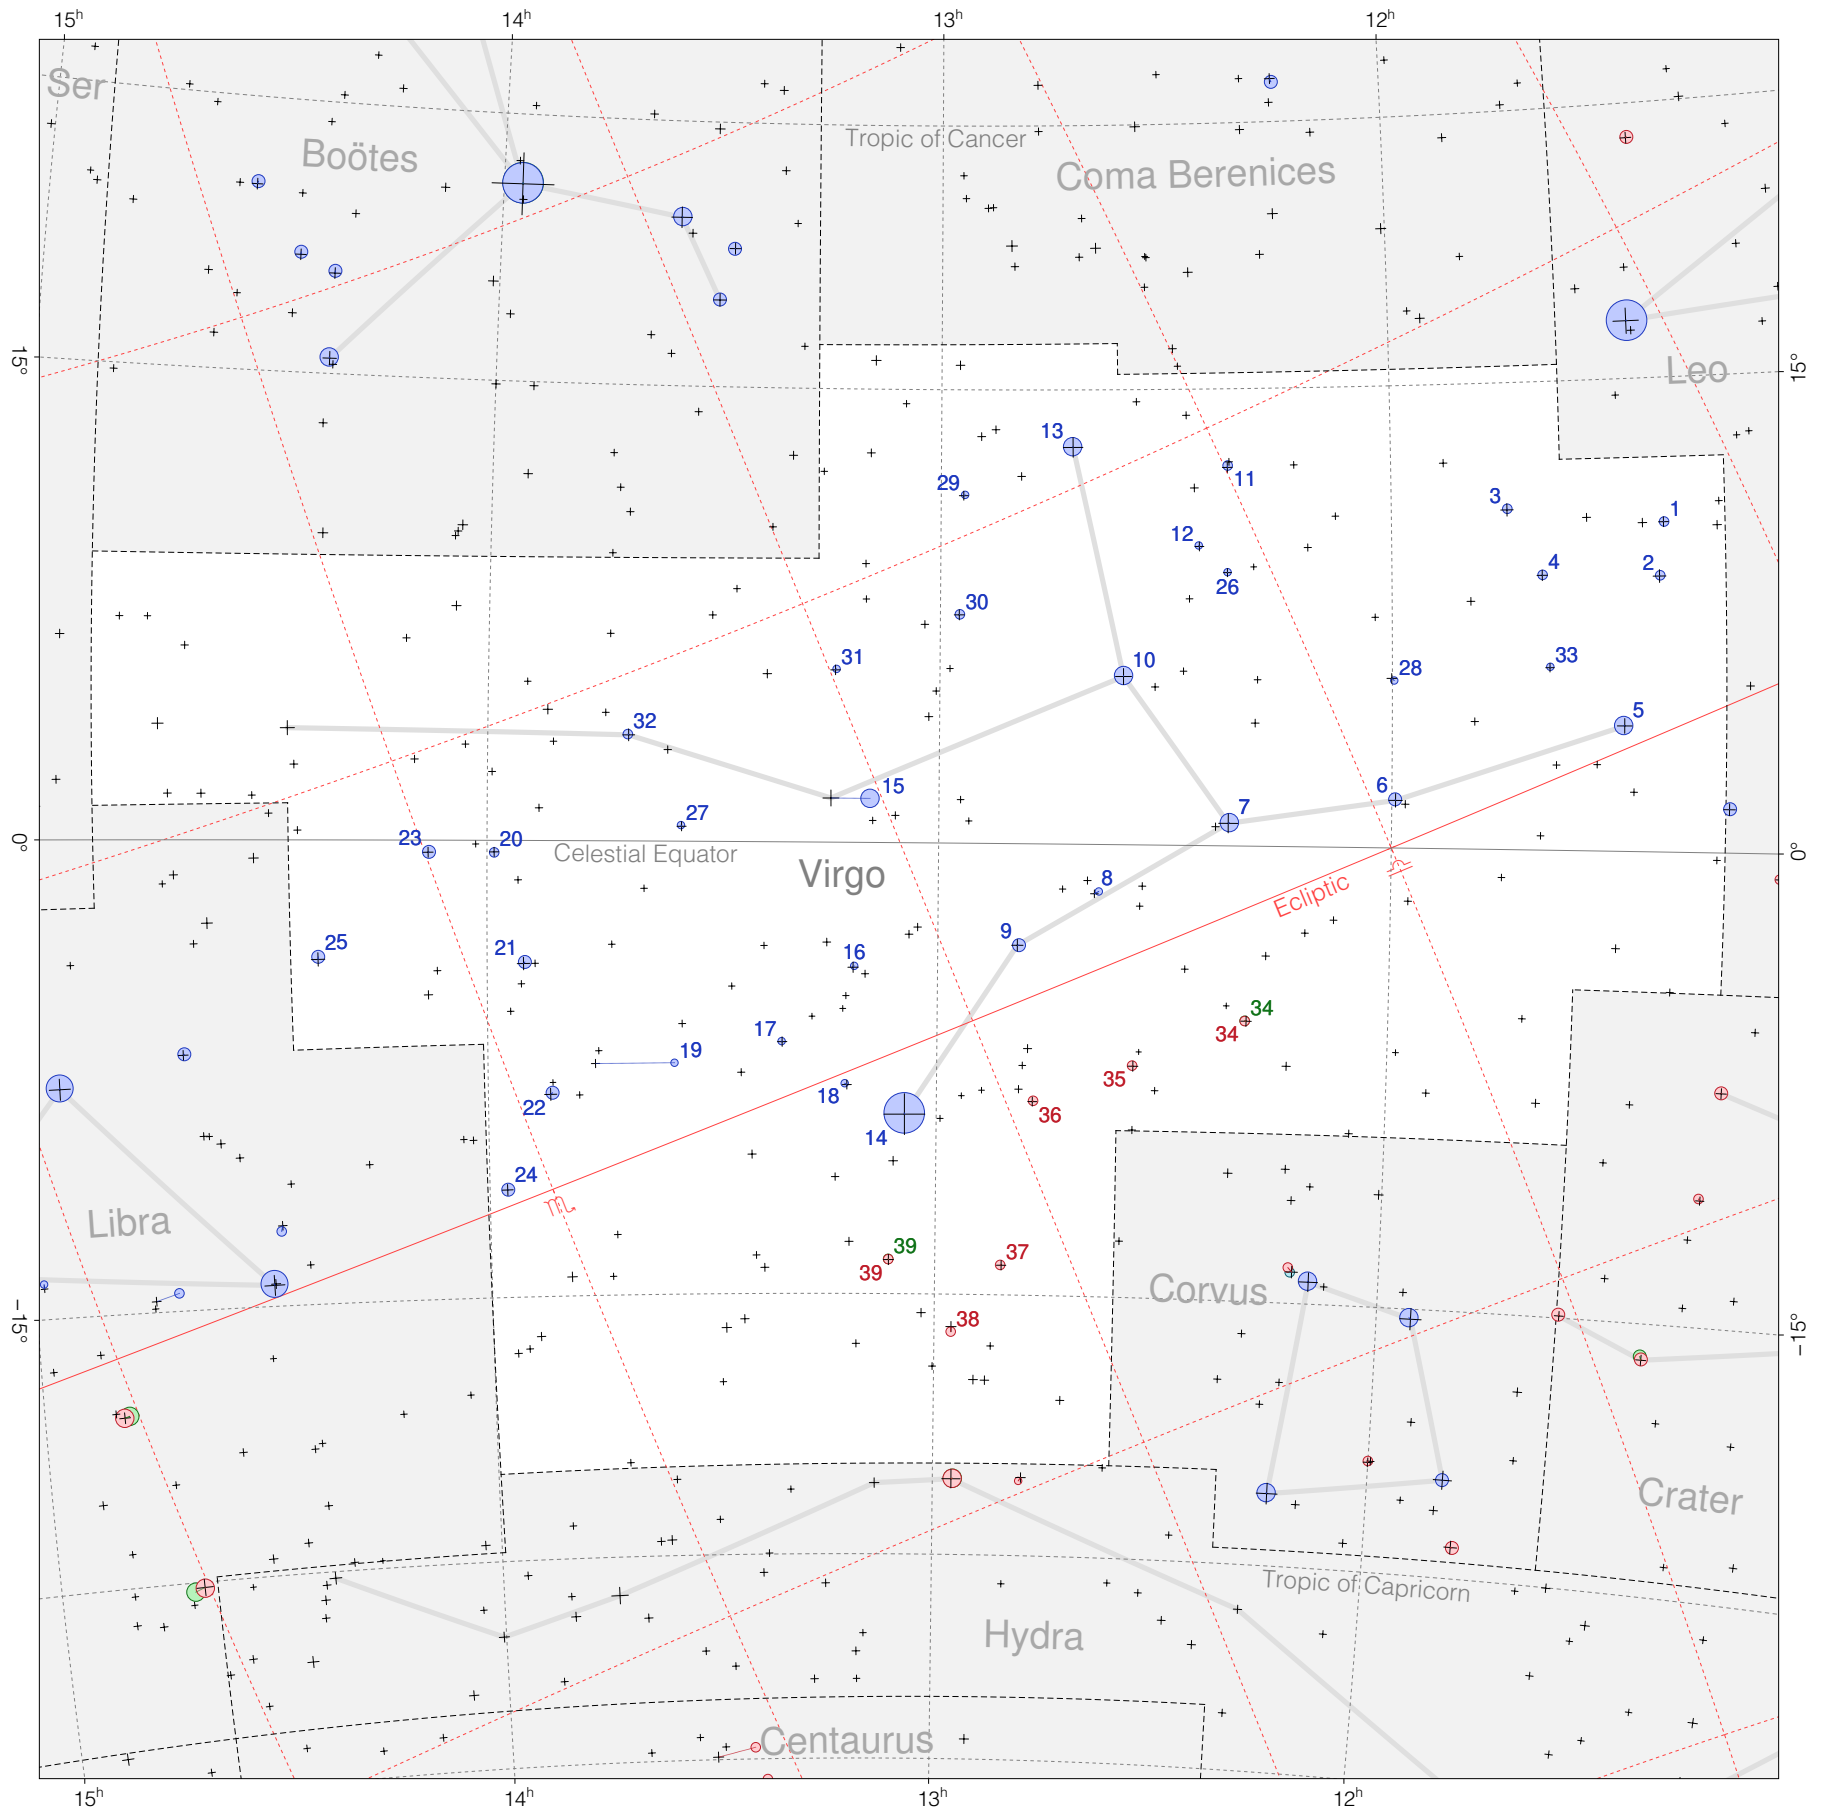

Tycho stars in Virgo

Magnitudes: 1 2 3 4 5 6 7

Versions: T M K R

Scale at center: 0° 2° 4°