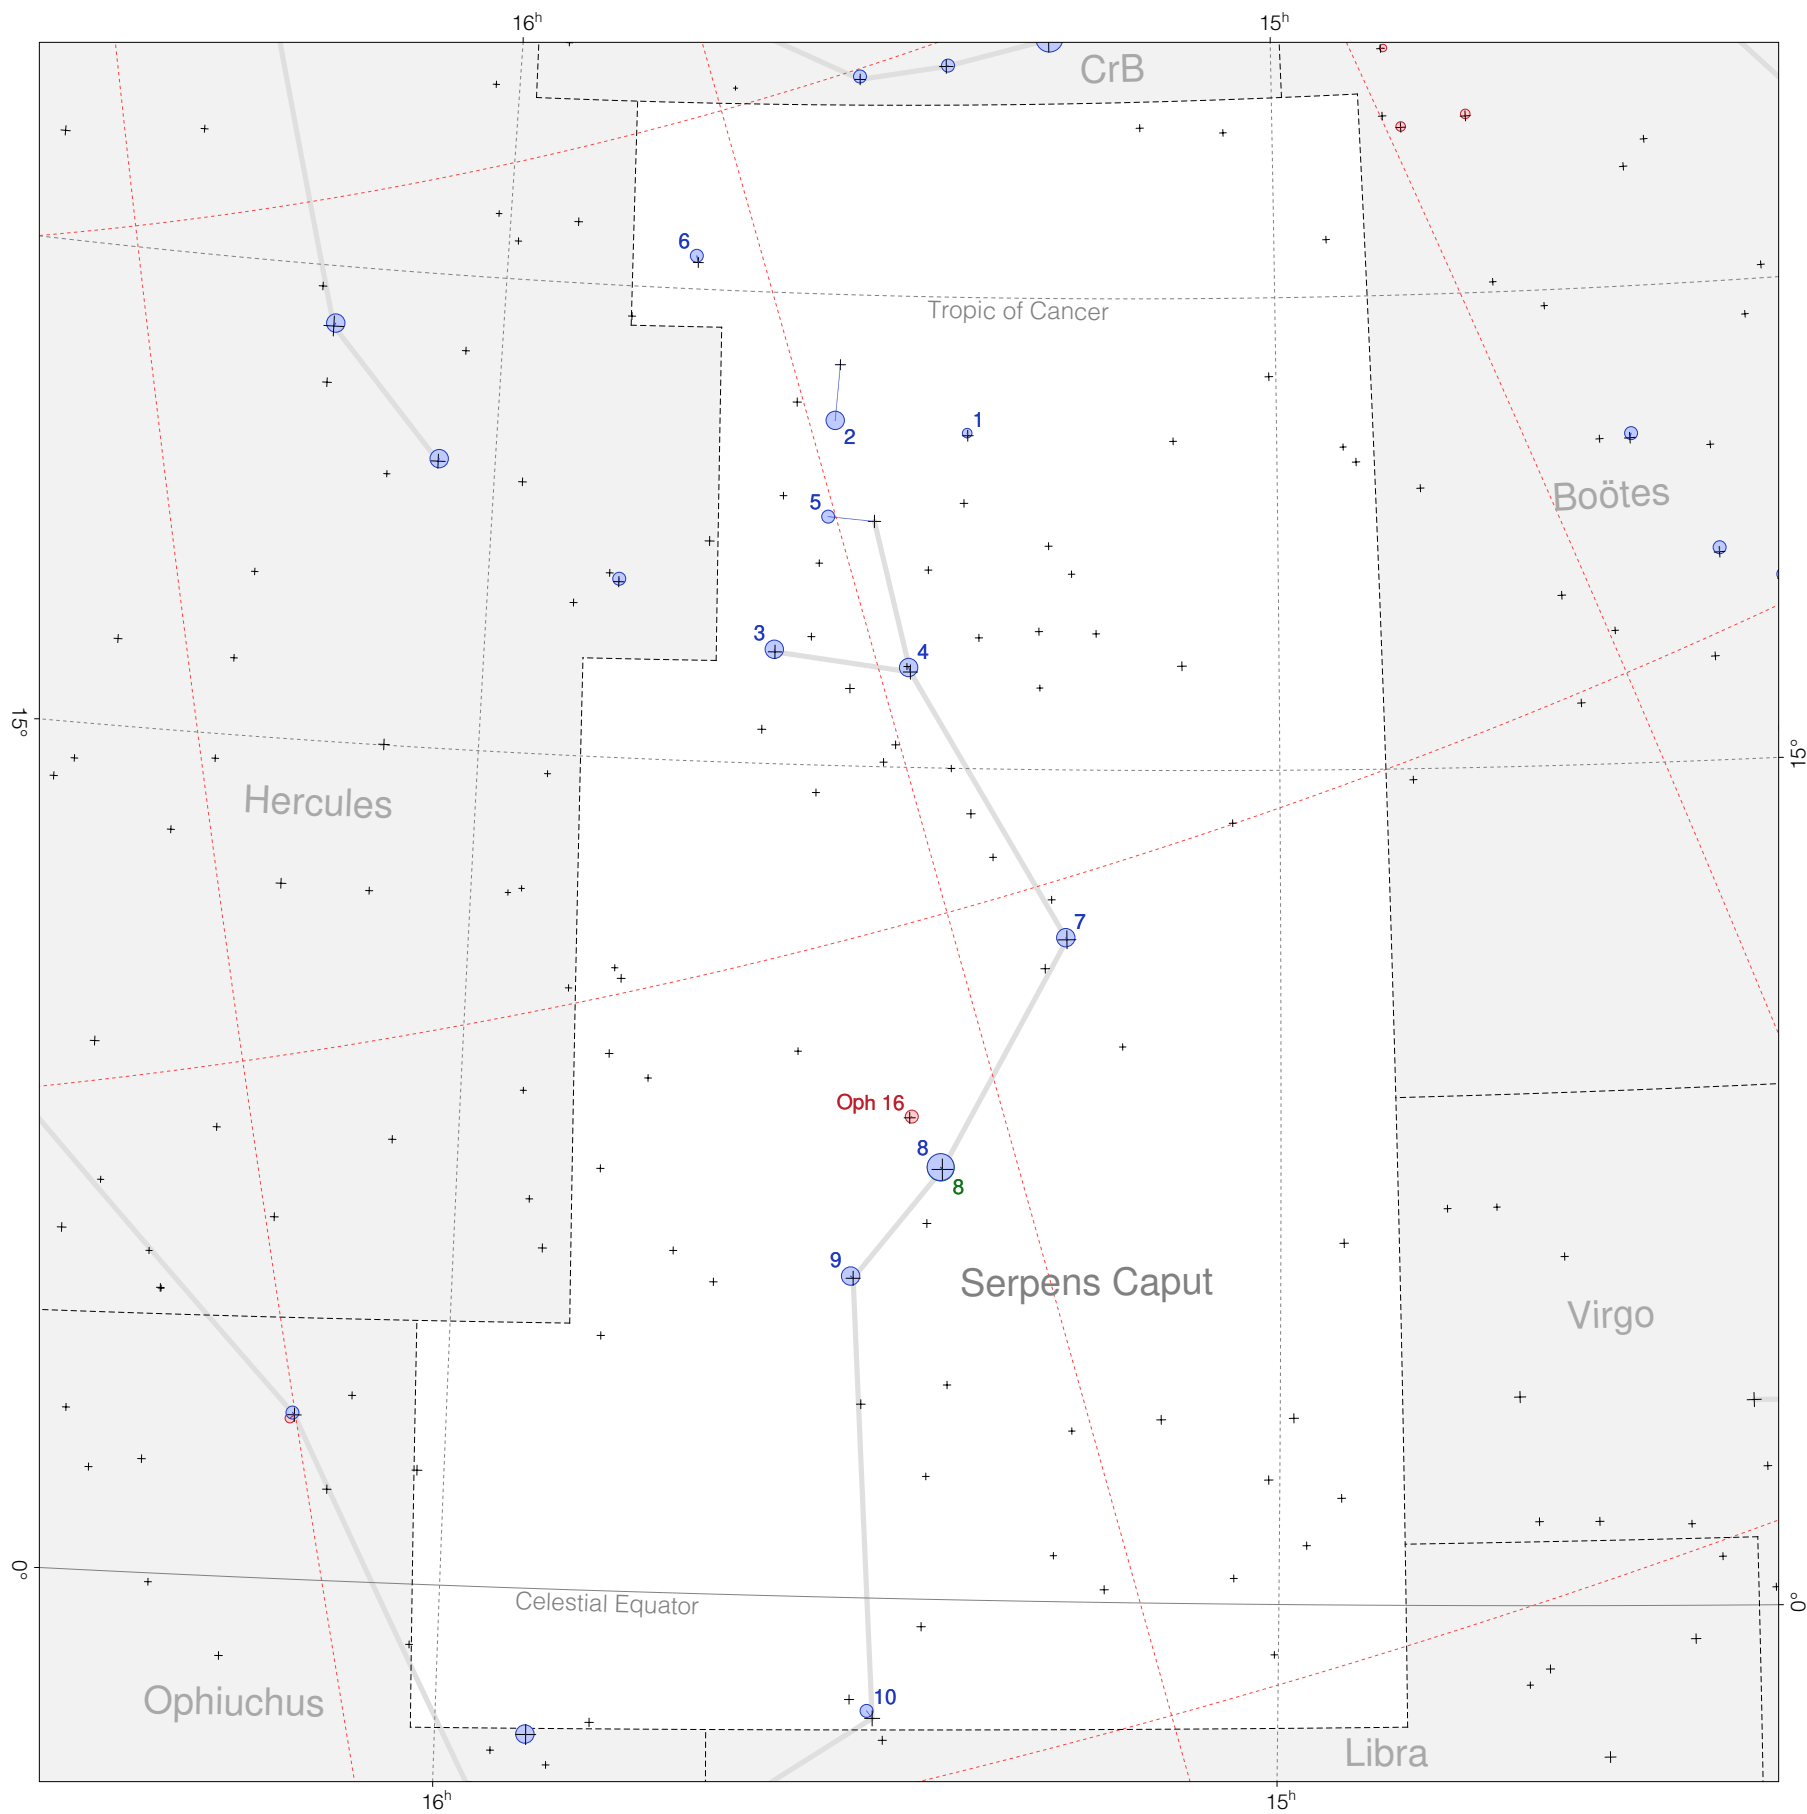

Tycho stars in Serpens Caput

Magnitudes: 1 2 3 4 5 6 7

Versions: T M K R

Scale at center: 0° 2° 4°