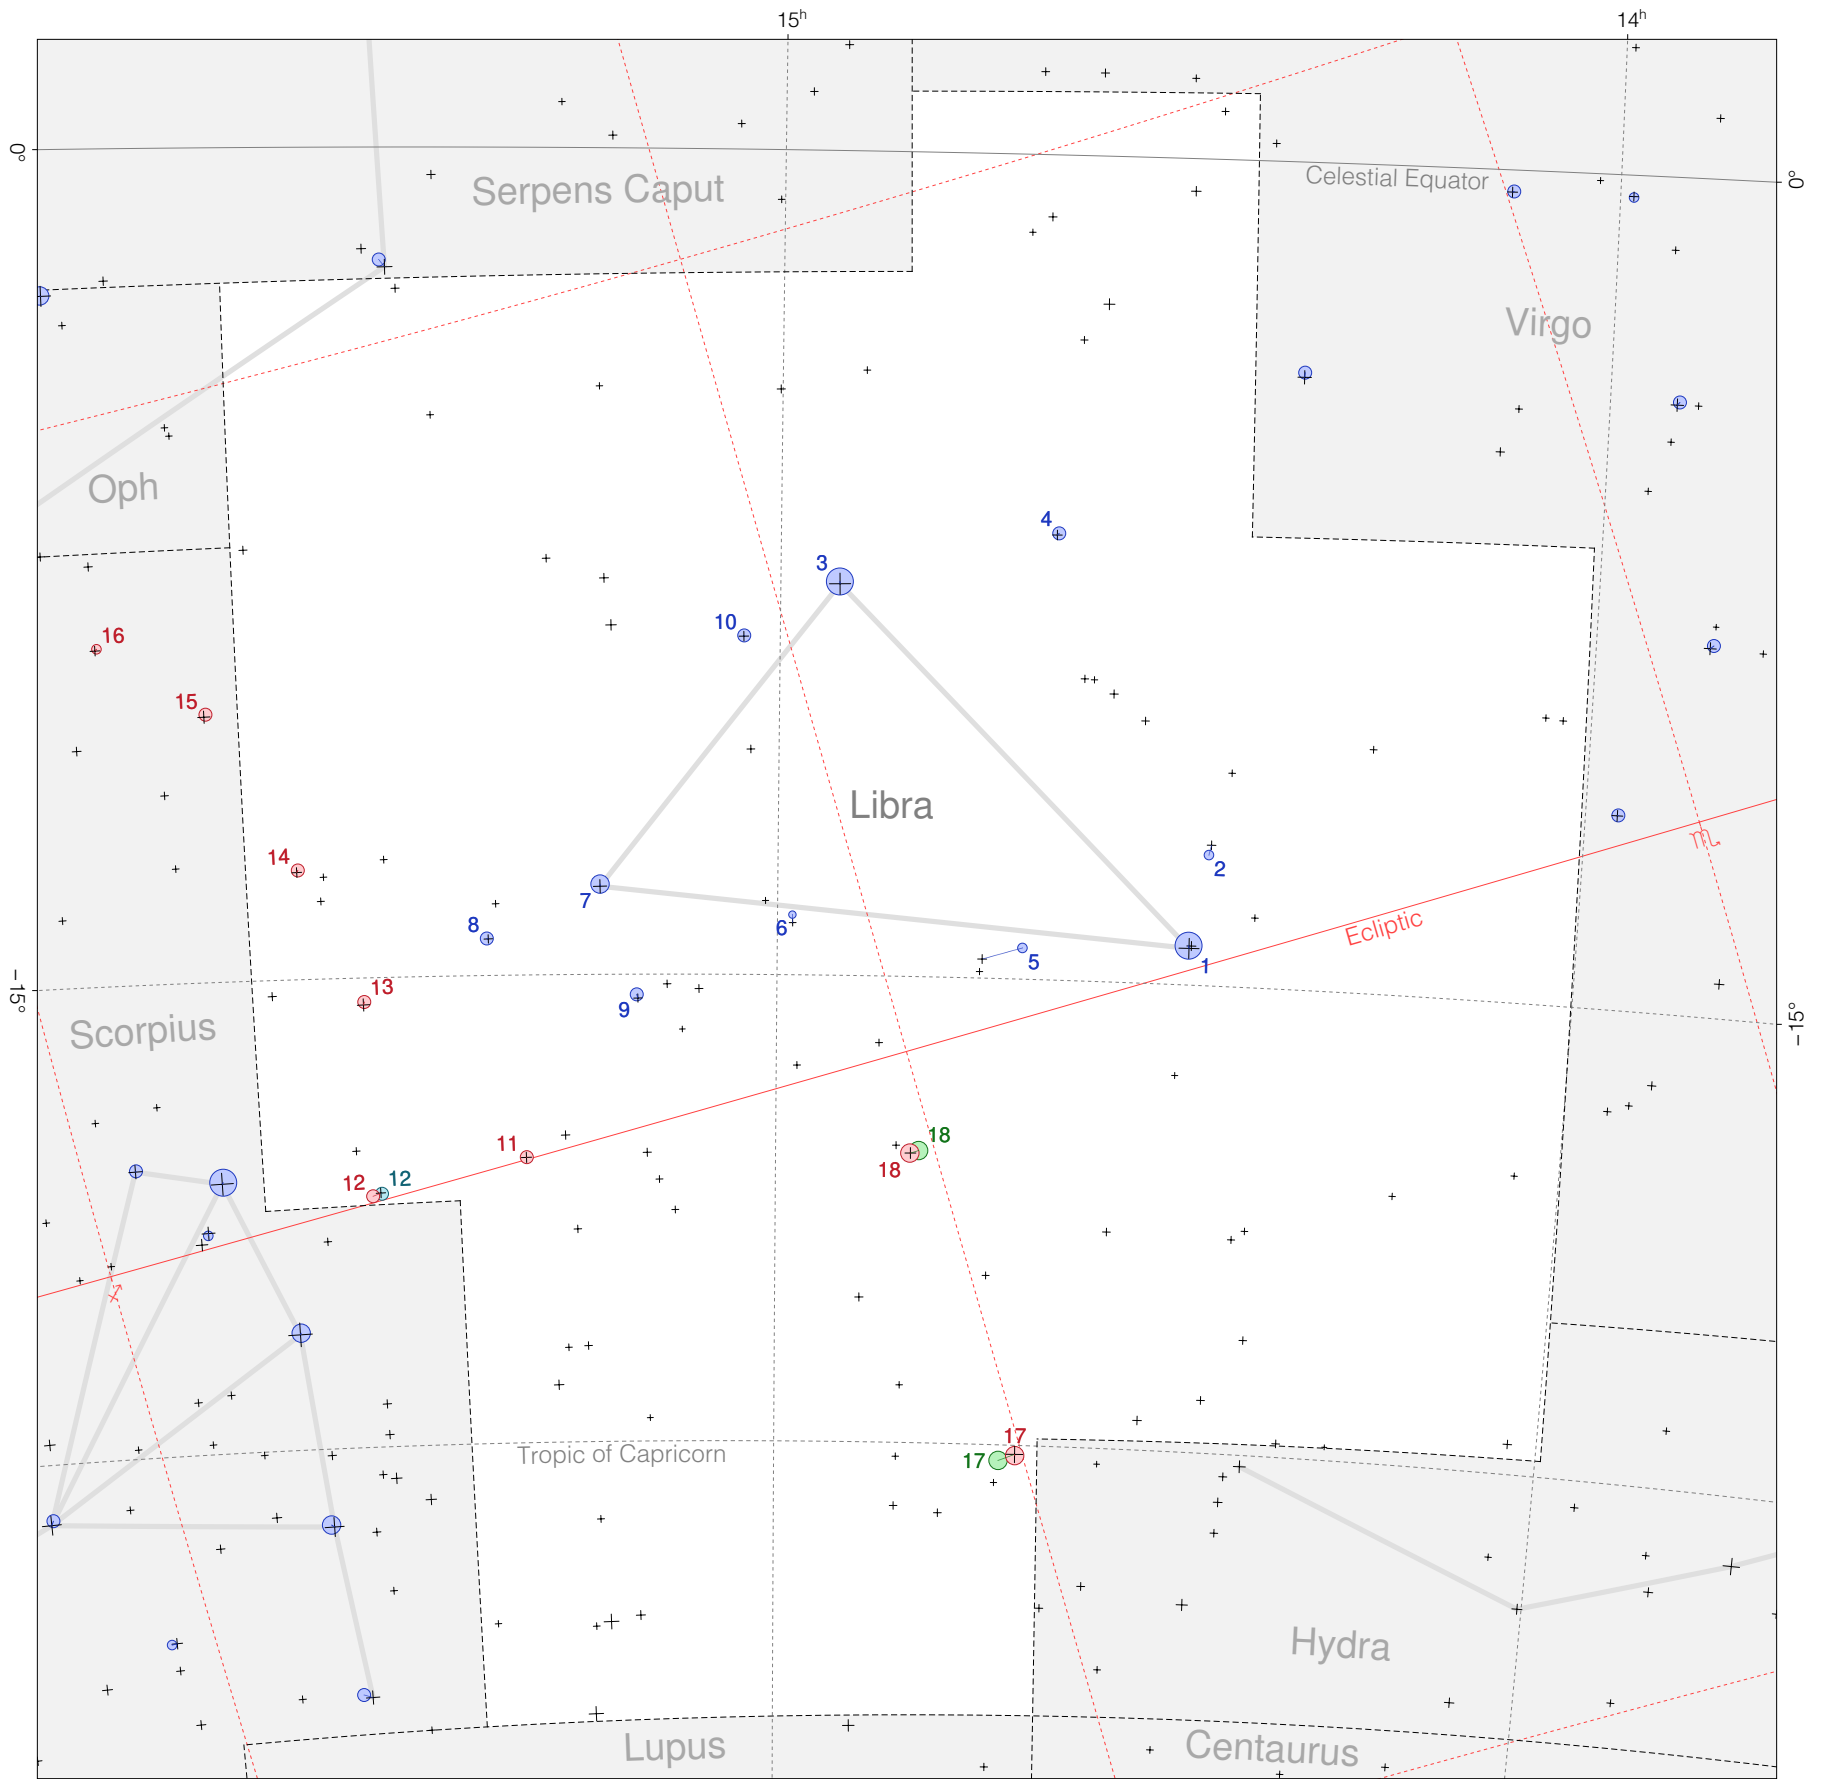

Tycho stars in Libra

Magnitudes: 1 2 3 4 5 6 7

Versions: T M K R

Scale at center: 0° 2° 4°