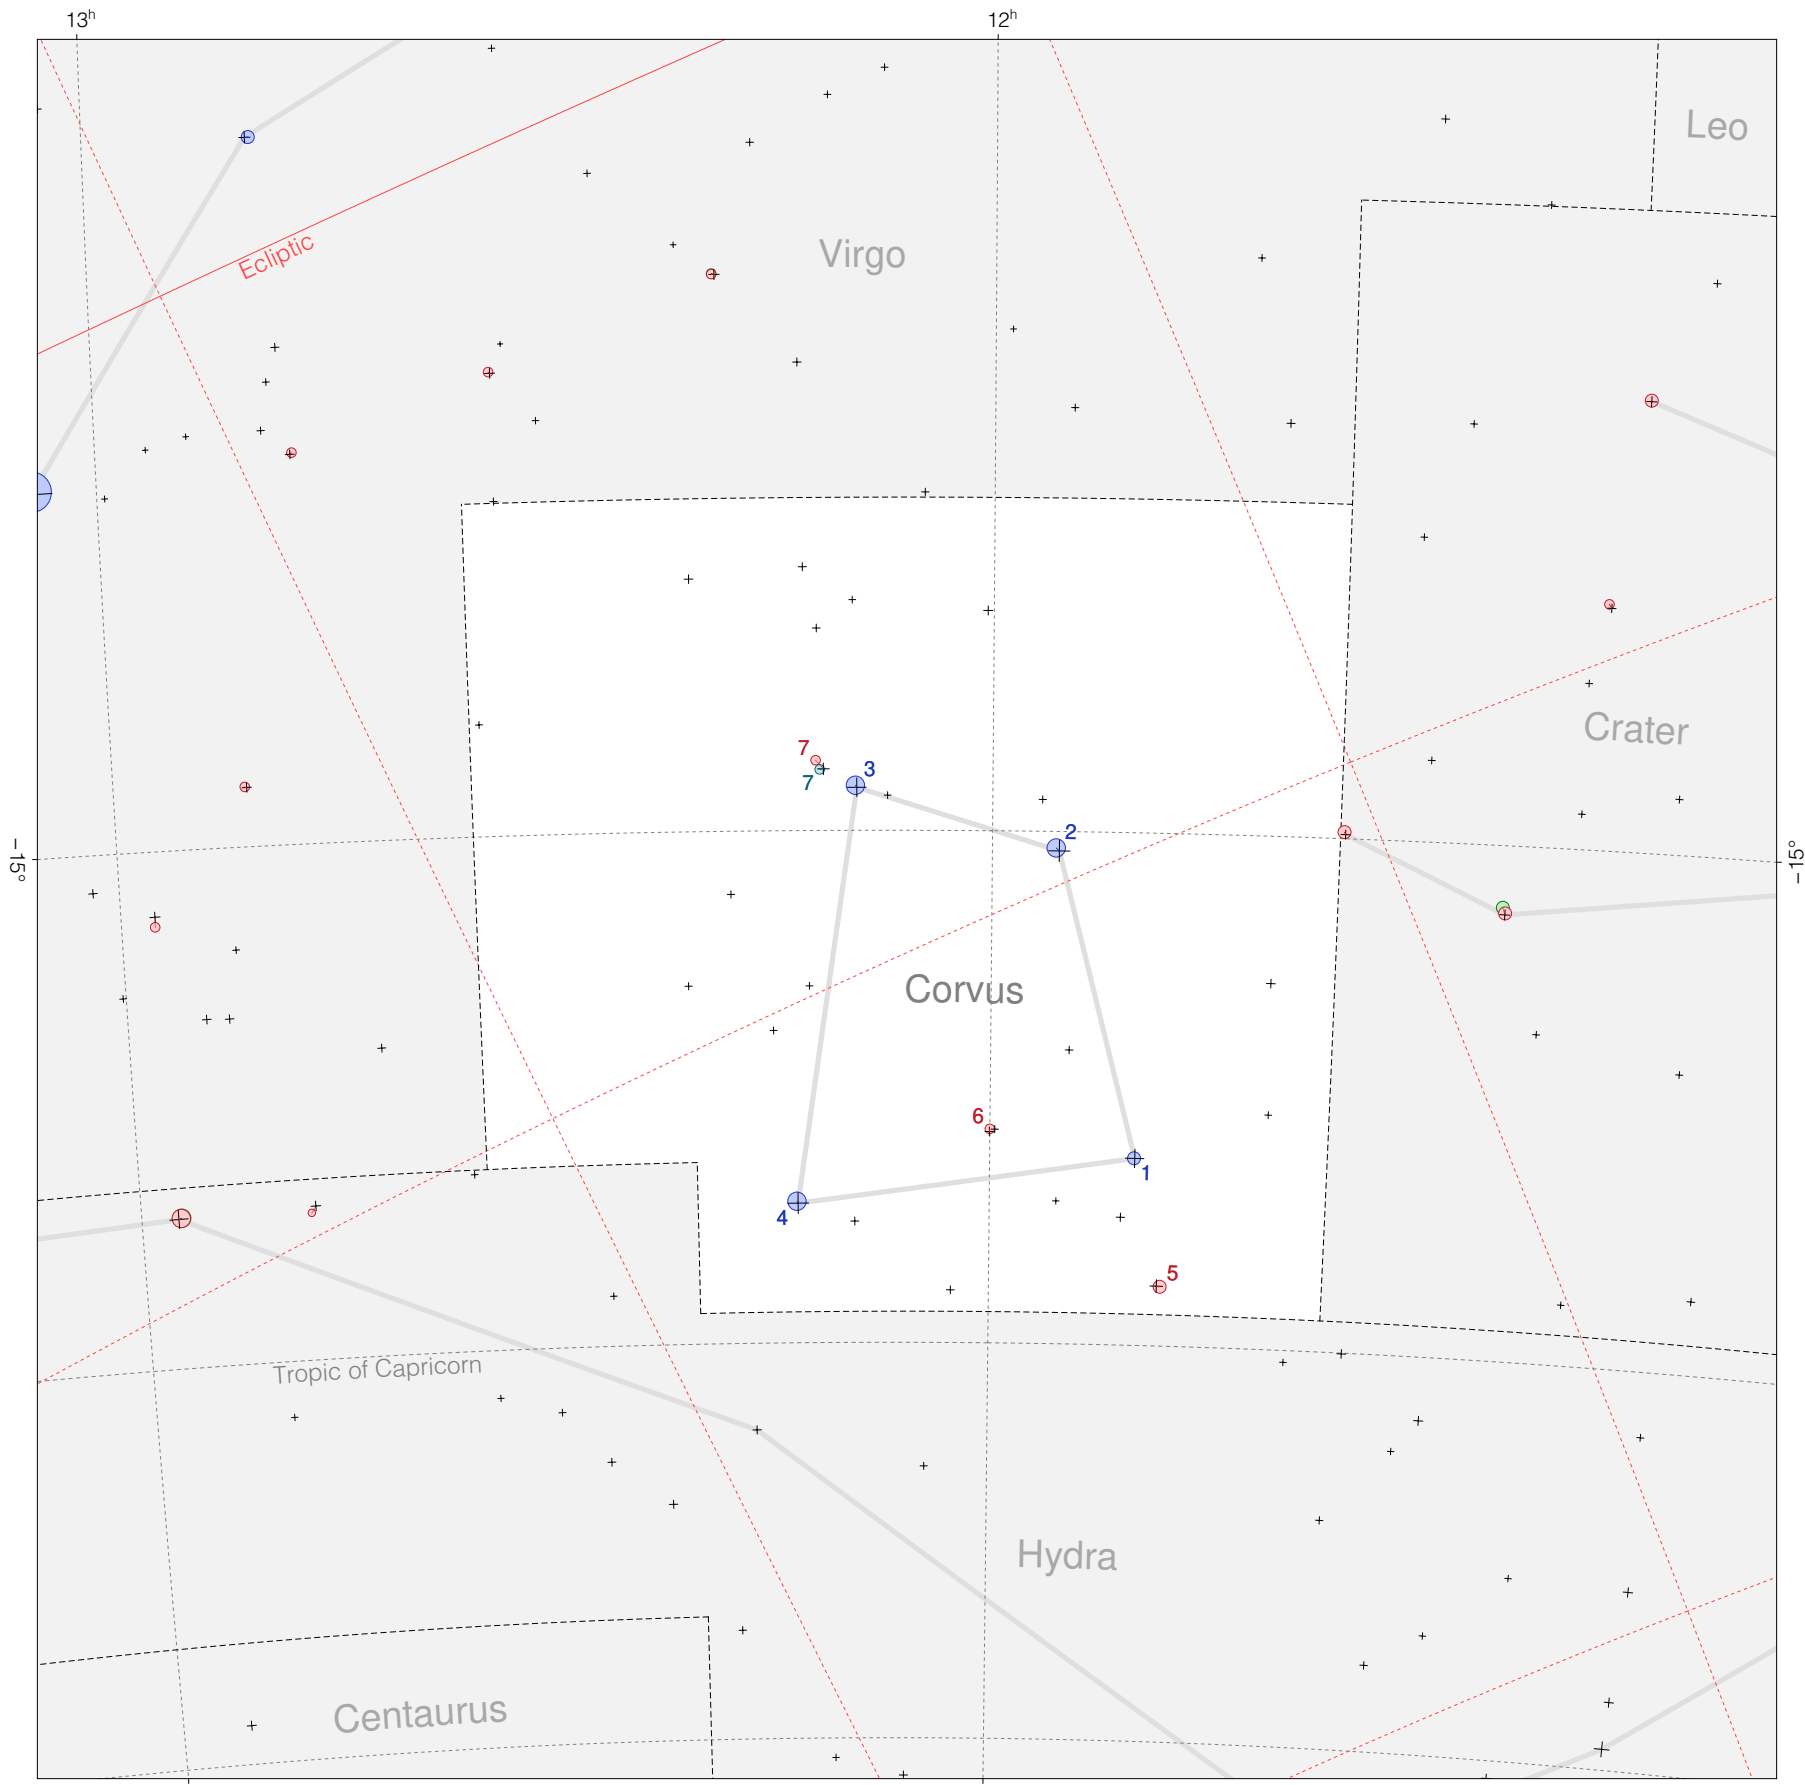

Tycho stars in Corvus

Magnitudes: 1 2 3 4 5 6 7

Versions: T M K R

Scale at center: 0° 2° 4°