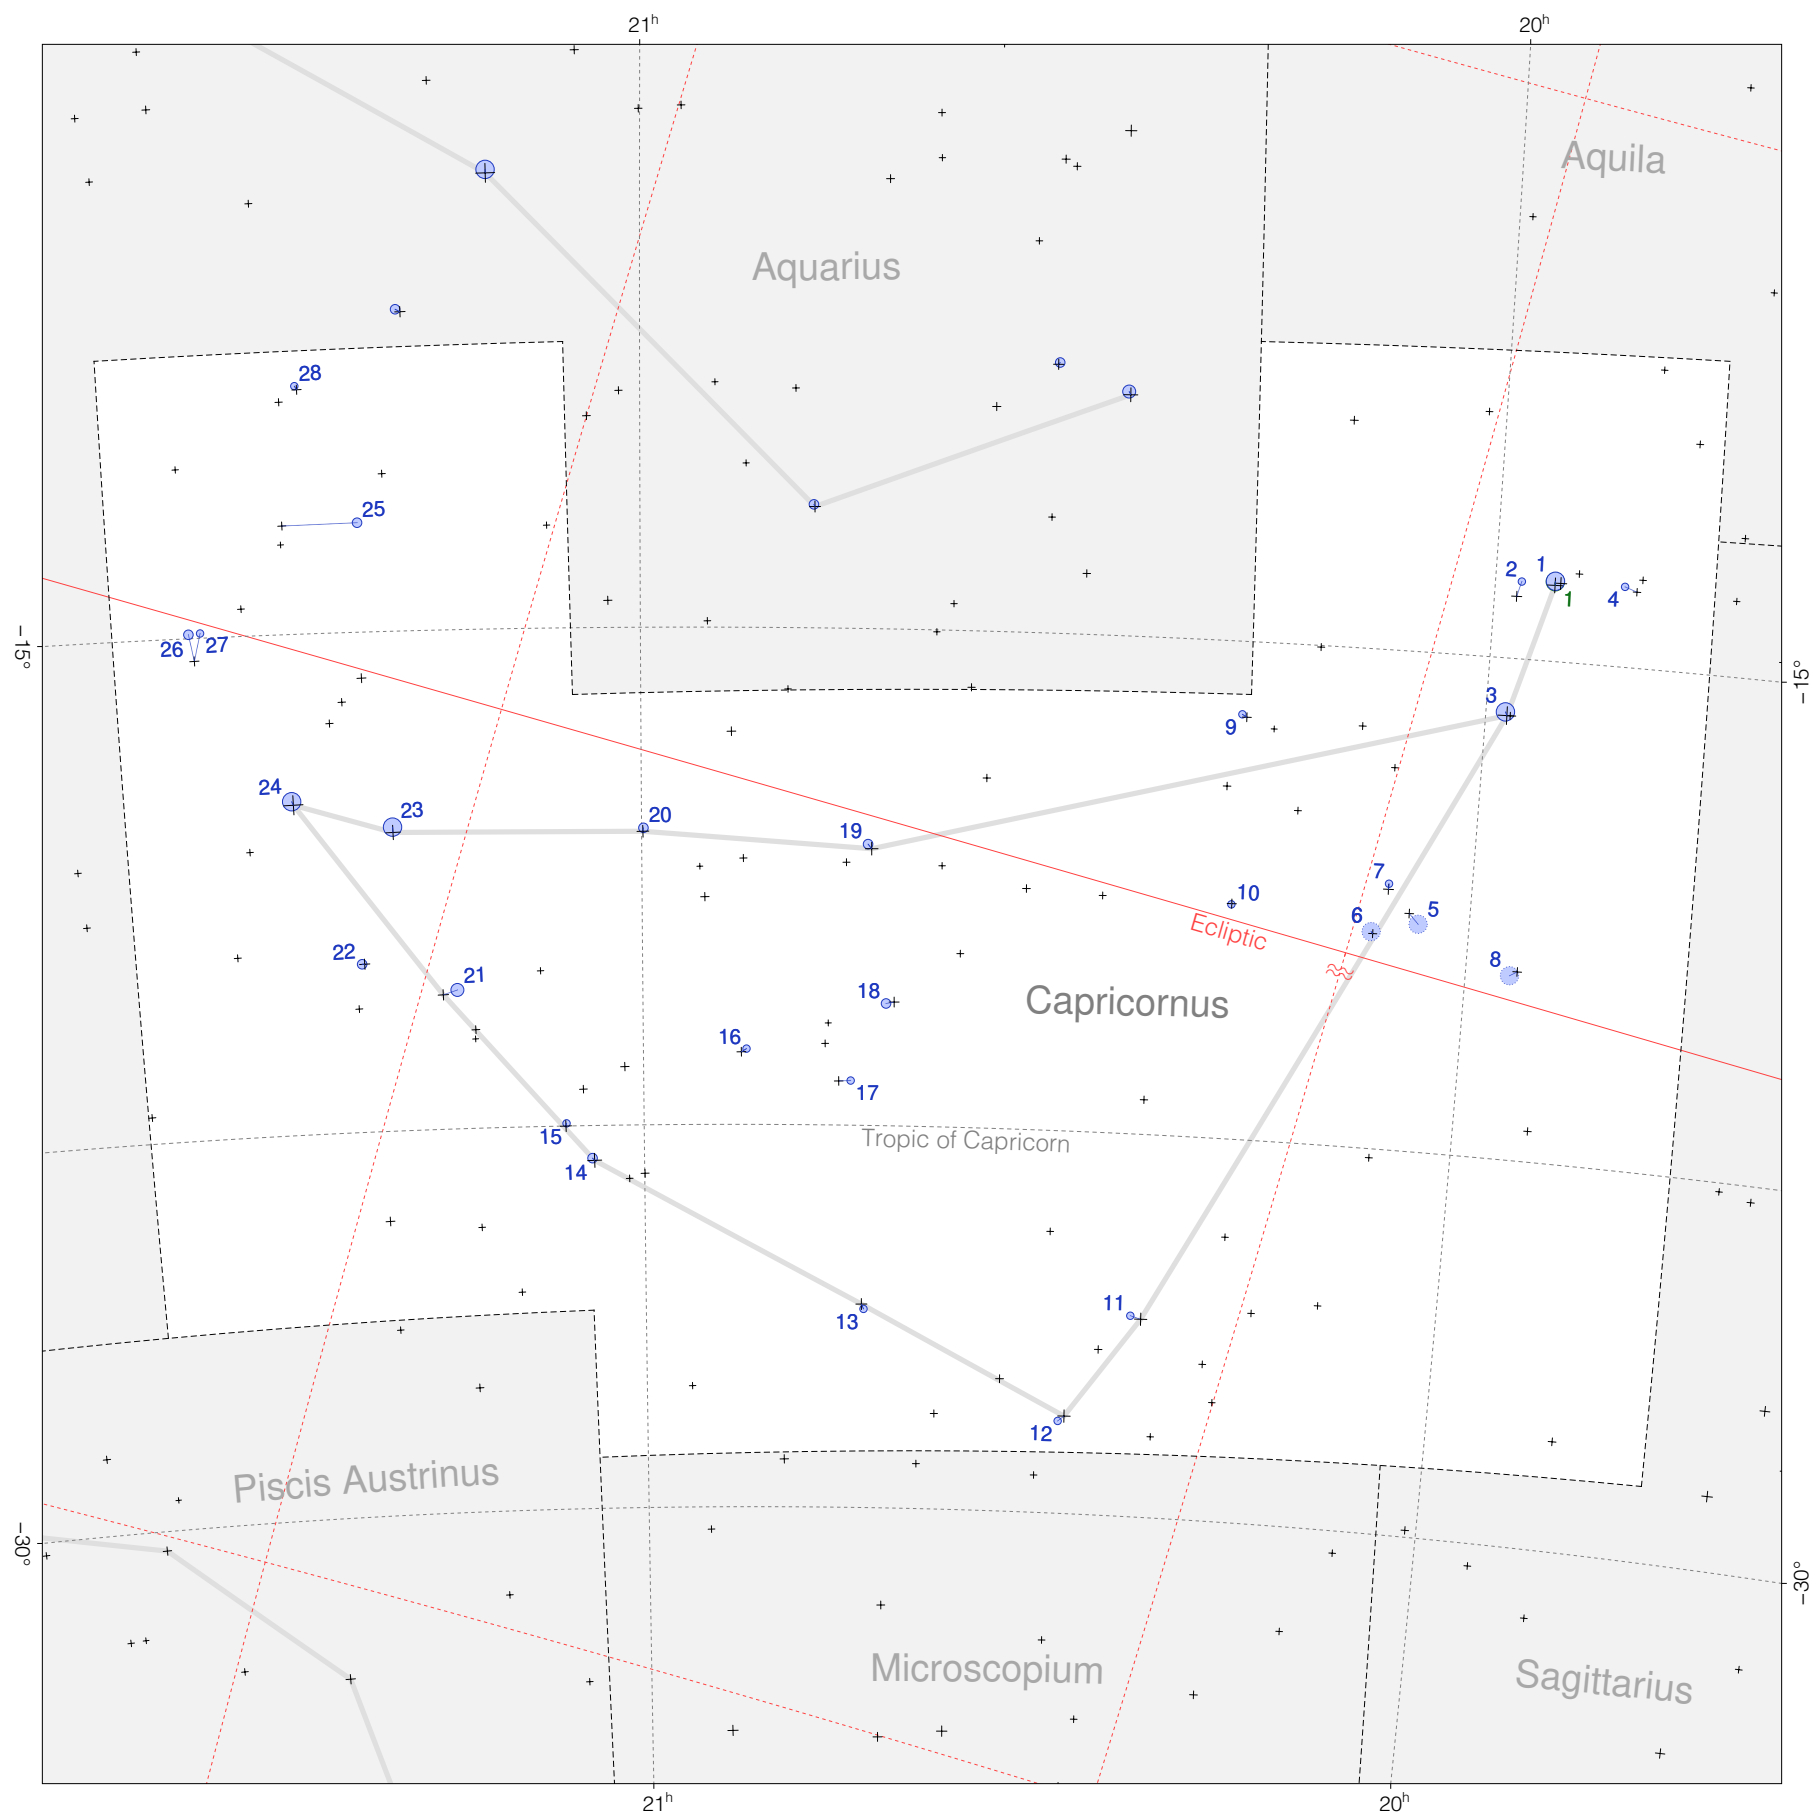

Tycho stars in Capricornus

Magnitudes: 
 1 2 3 4 5 6 7

Versions: 
 T M K R

Scale at center:  0° 2° 4°