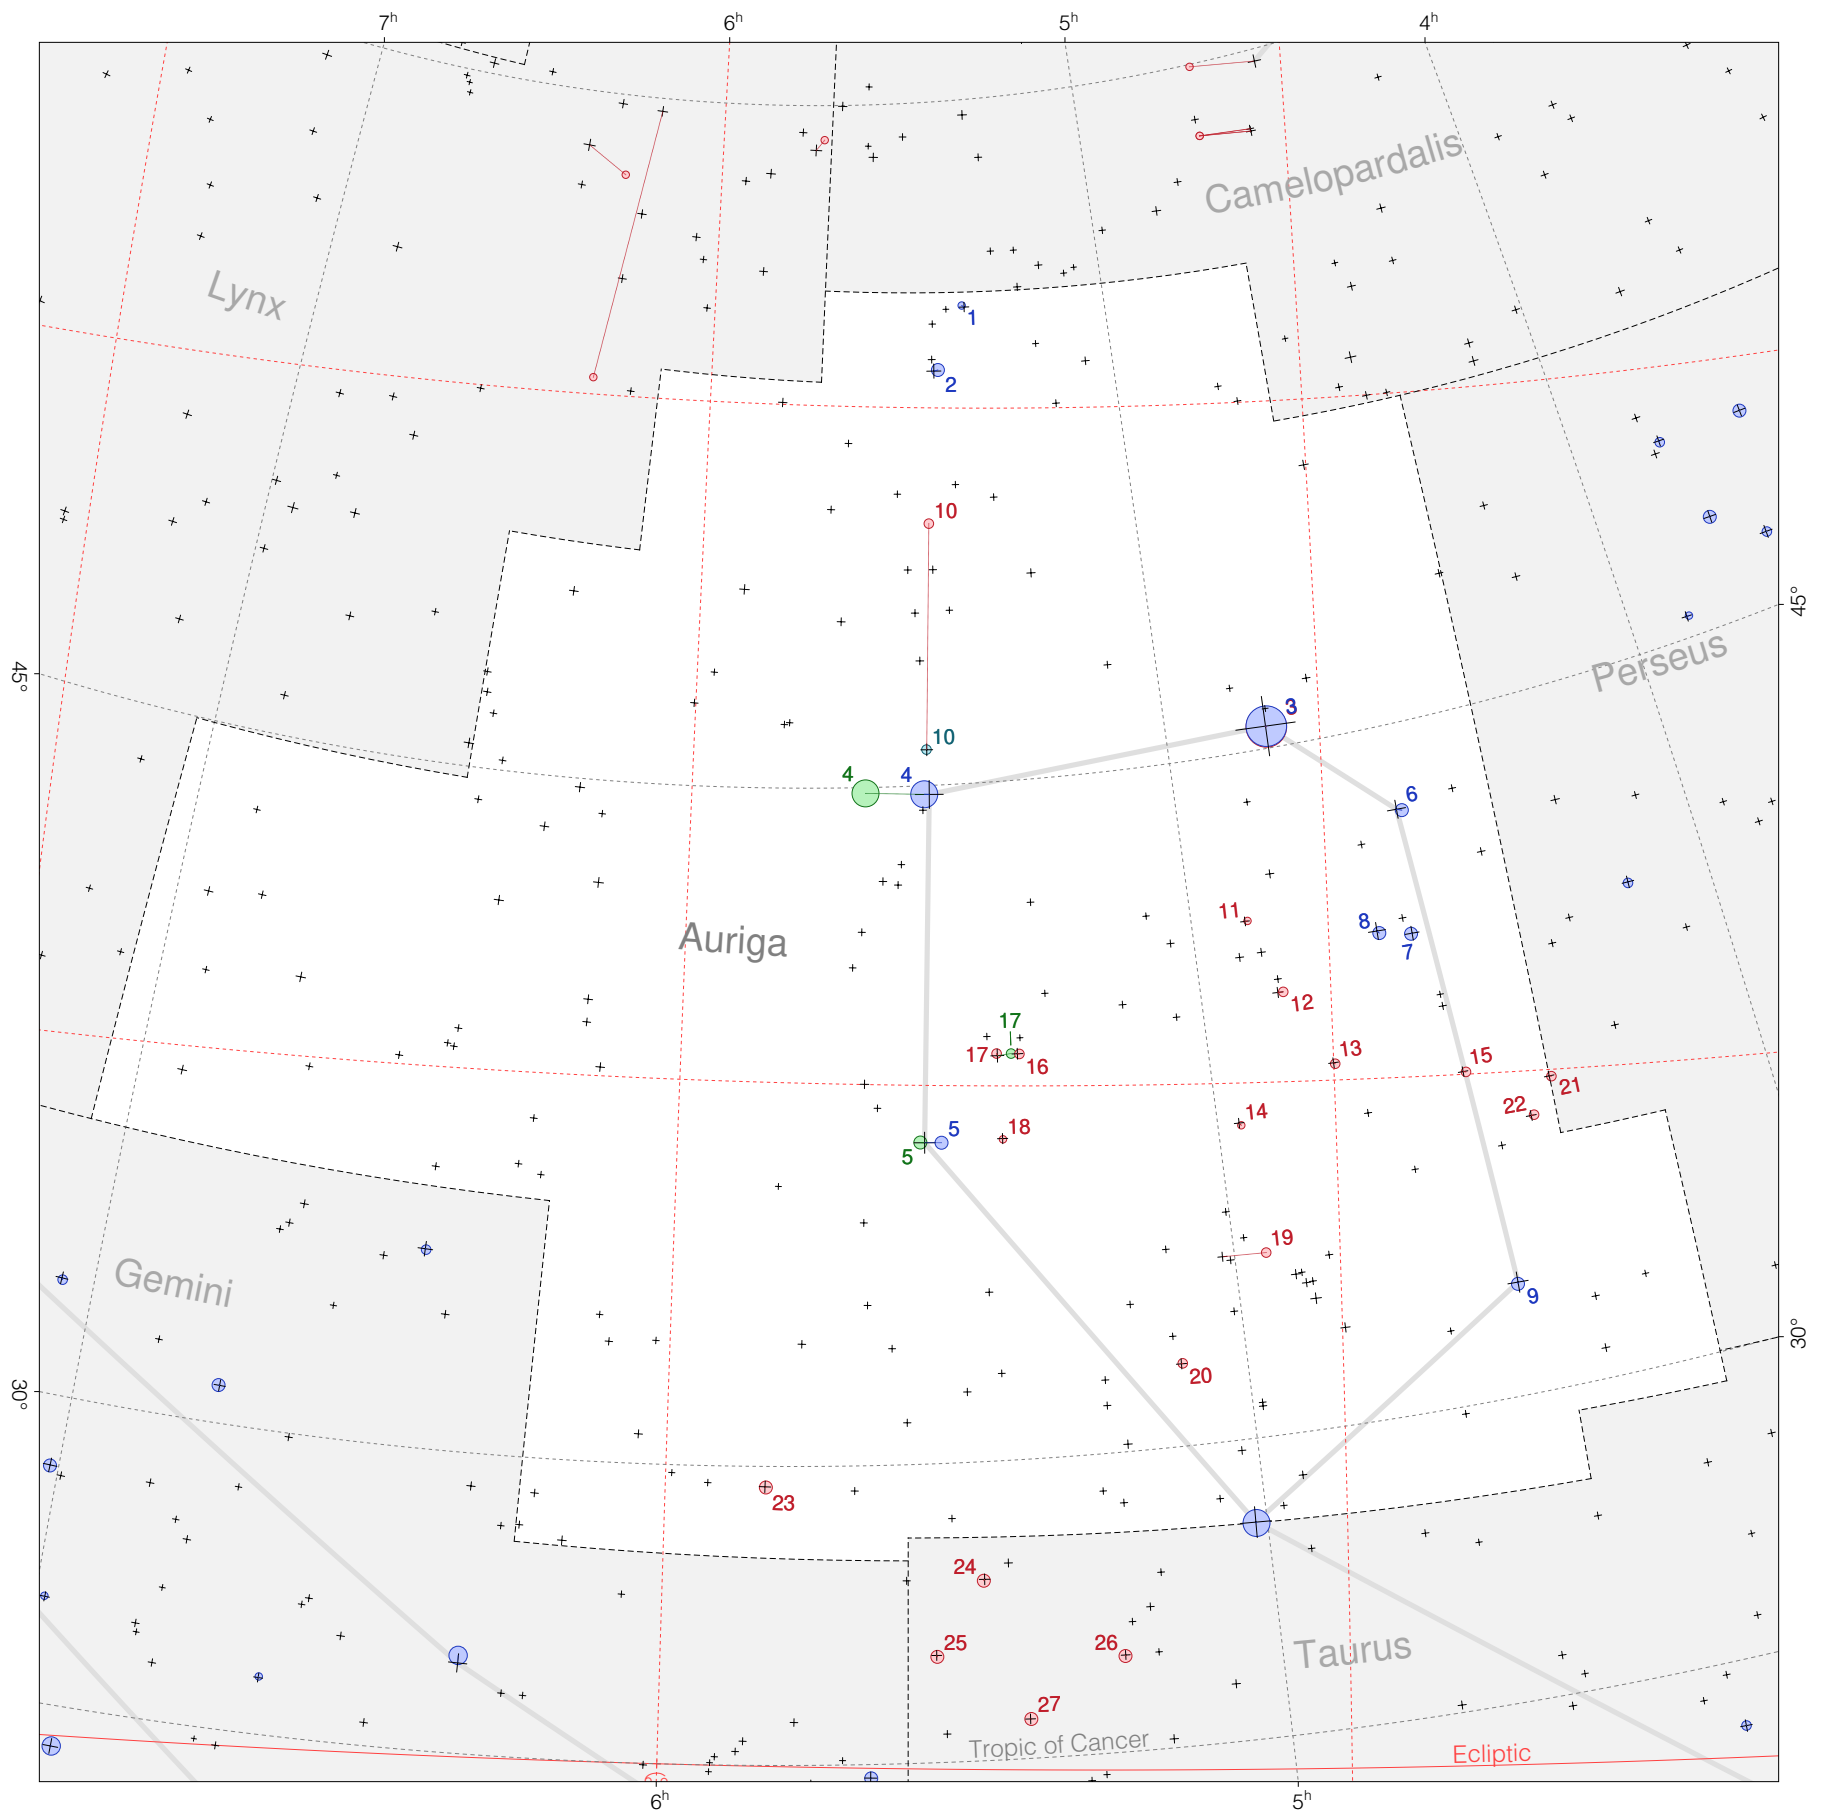

Tycho stars in Auriga

Magnitudes: 1 2 3 4 5 6 7

Versions: T M K R

Scale at center: 0° 2° 4°