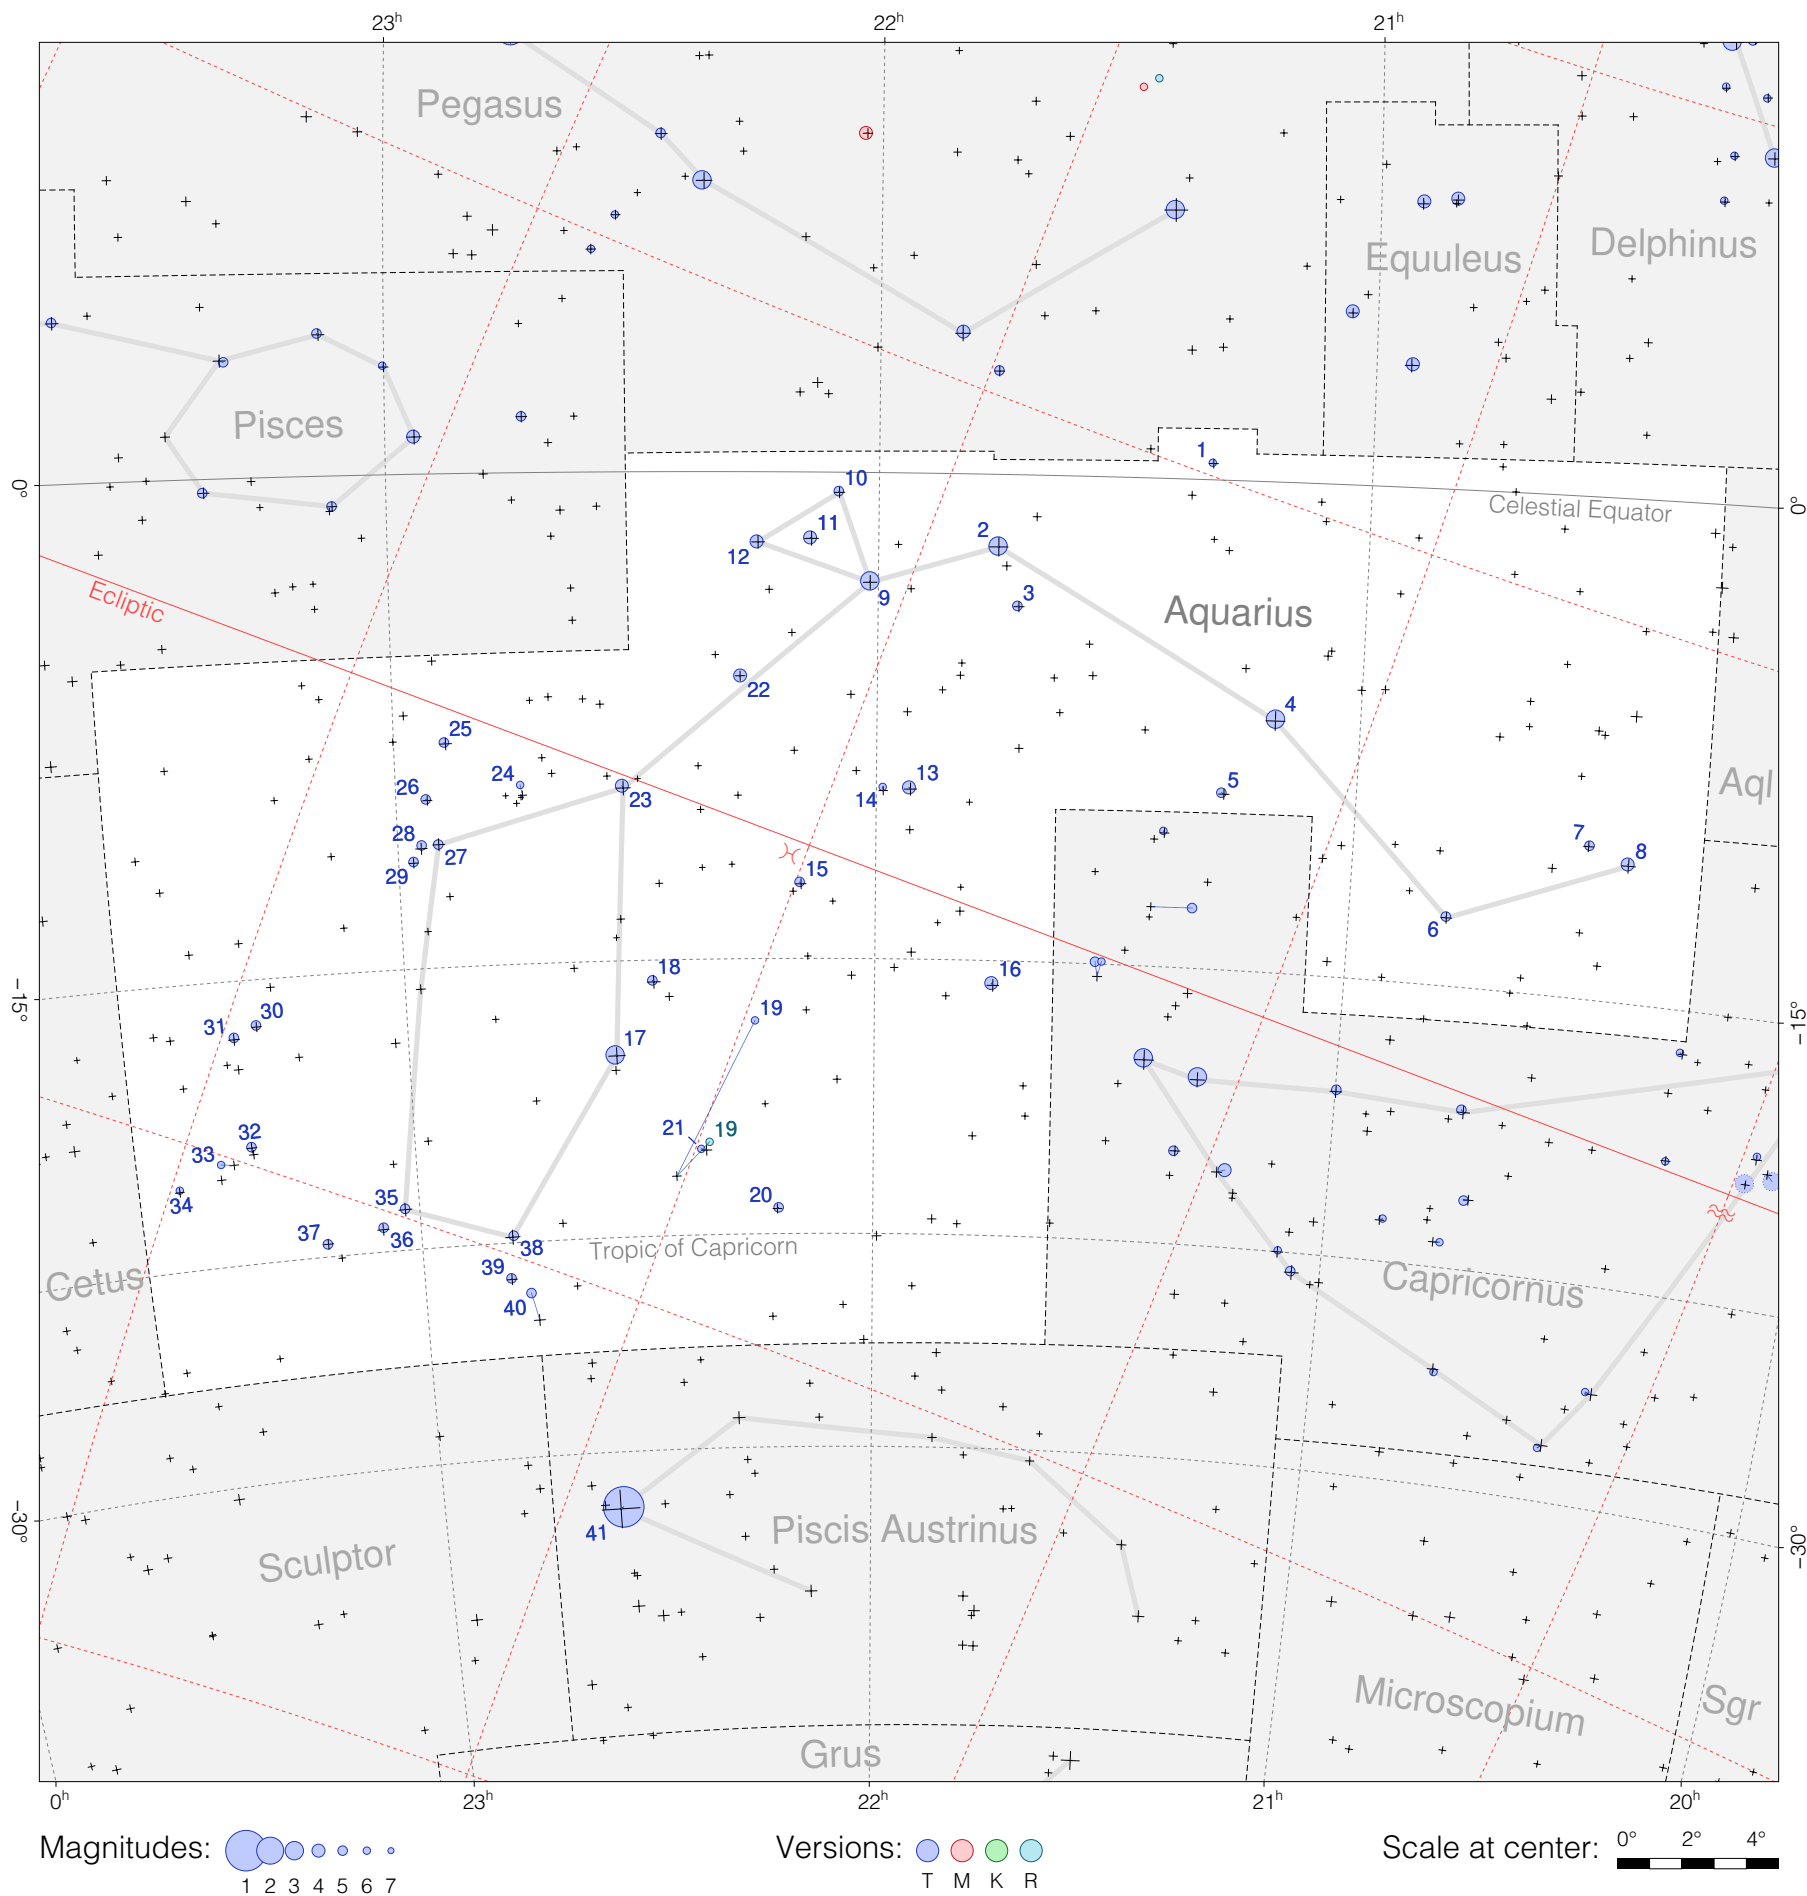

Tycho stars in Aquarius

Magnitudes: 1 2 3 4 5 6 7

Versions: T M K R

Scale at center: 0° 2° 4°