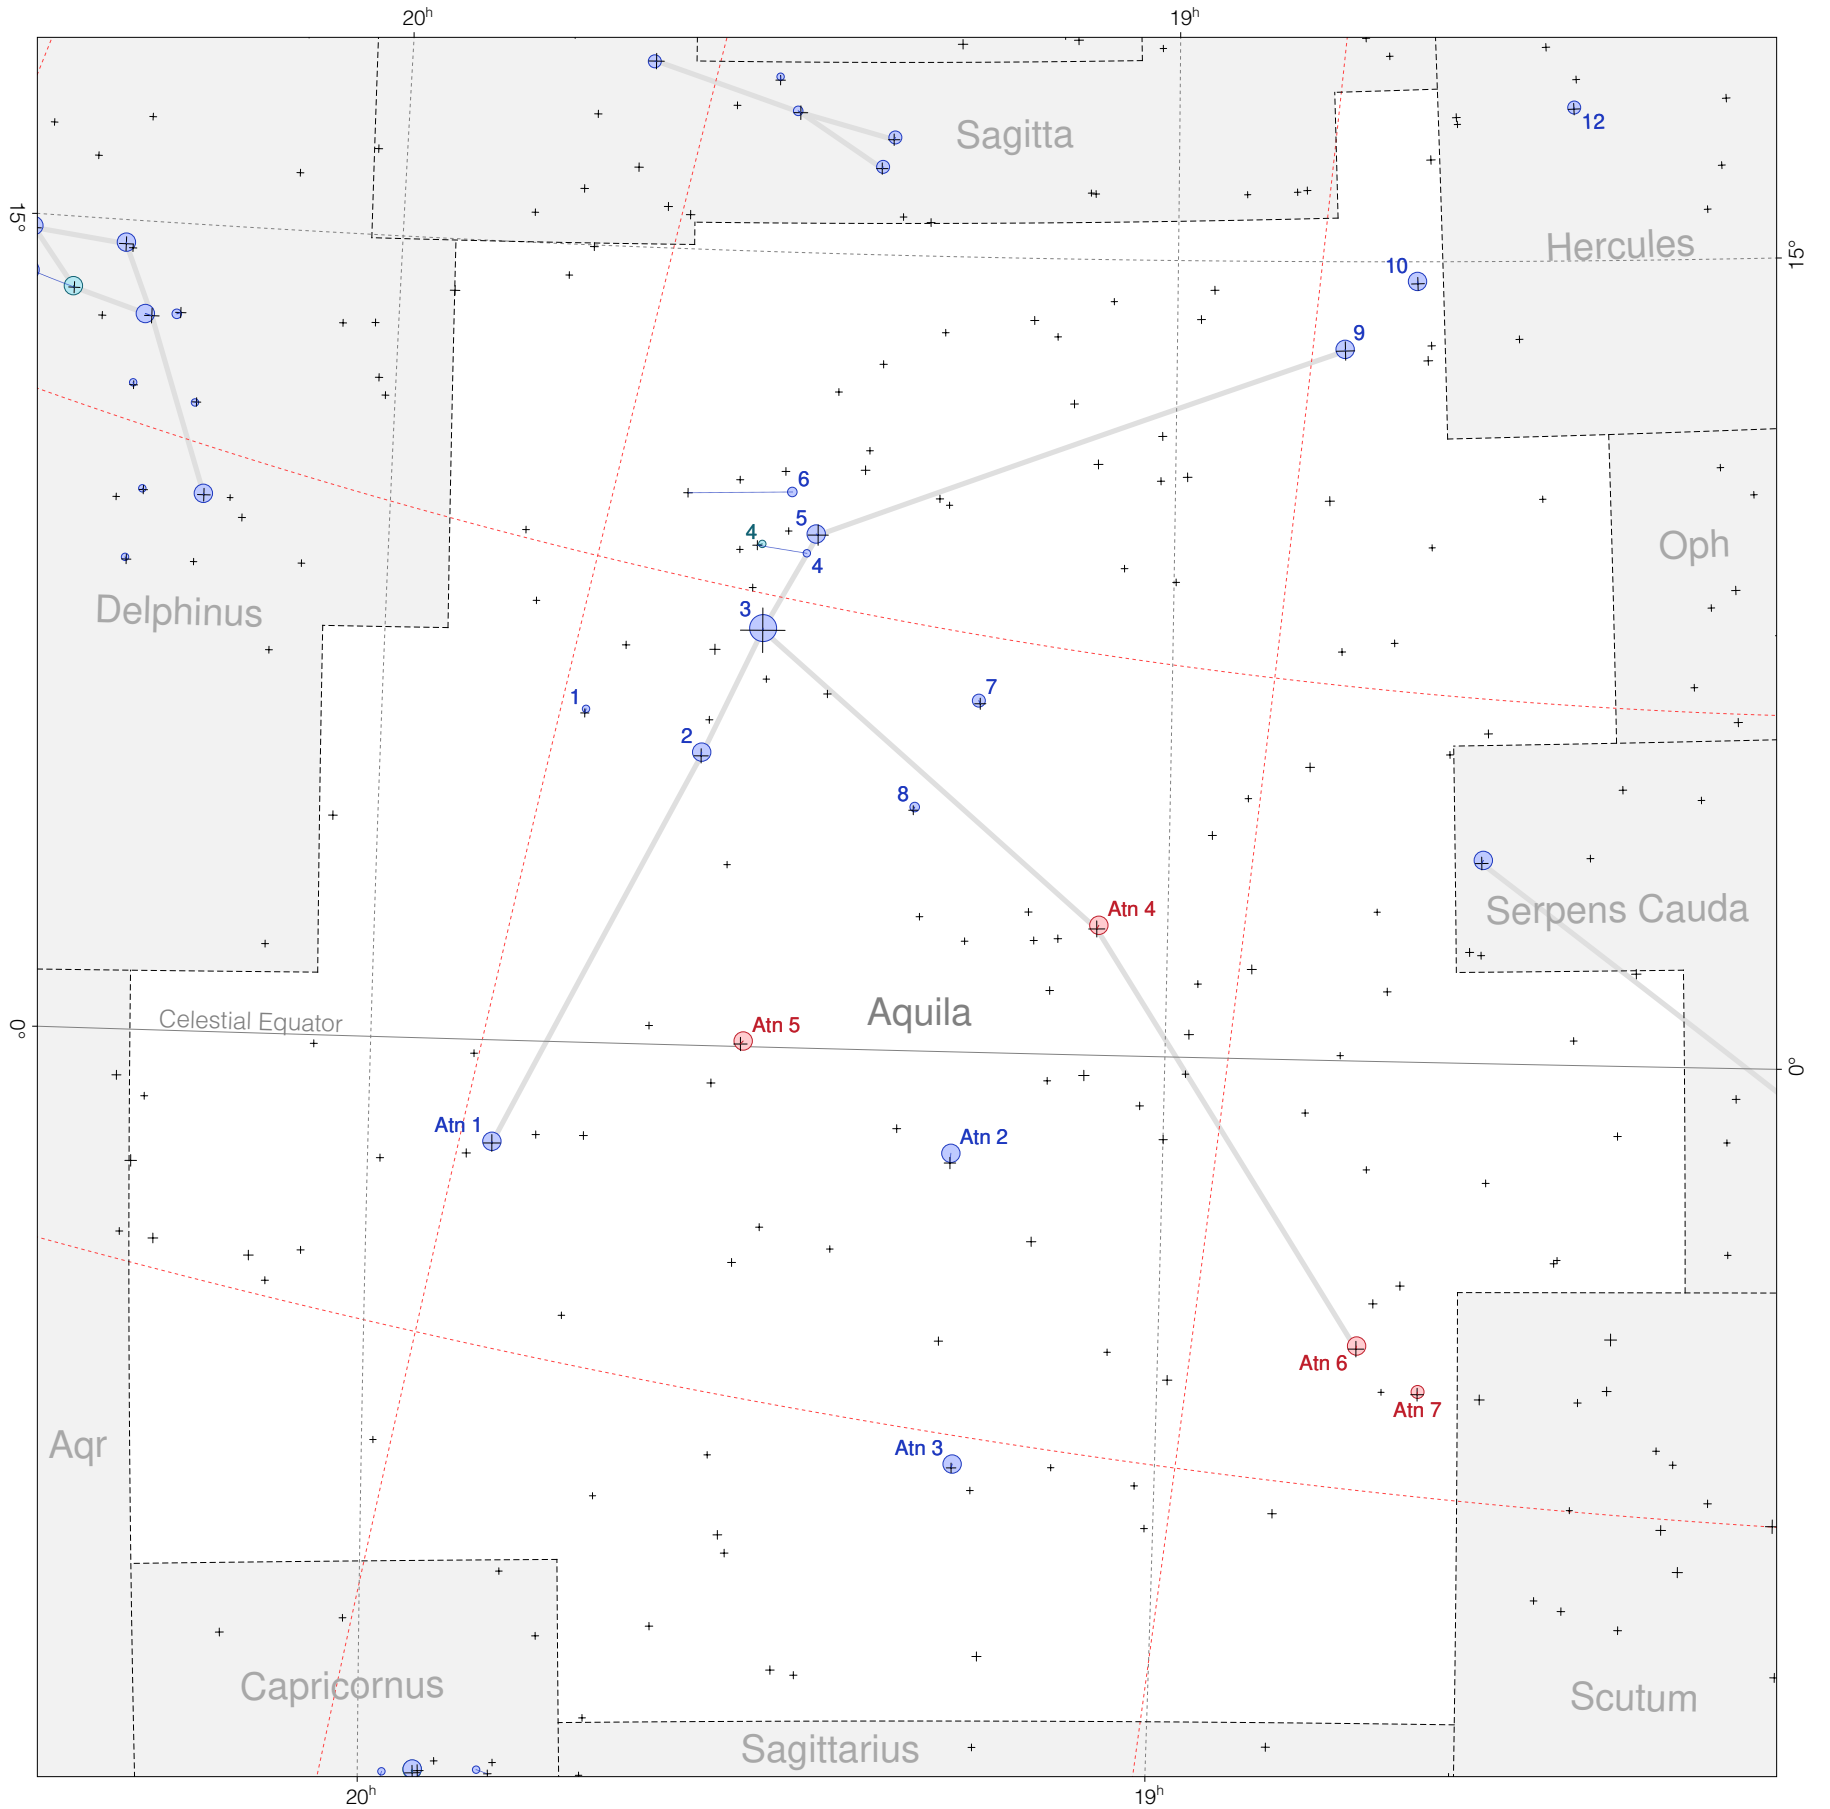

Tycho stars in Aquila and Antinous

Magnitudes: 1 2 3 4 5 6 7

Versions: T M K R

Scale at center: 0° 2° 4°