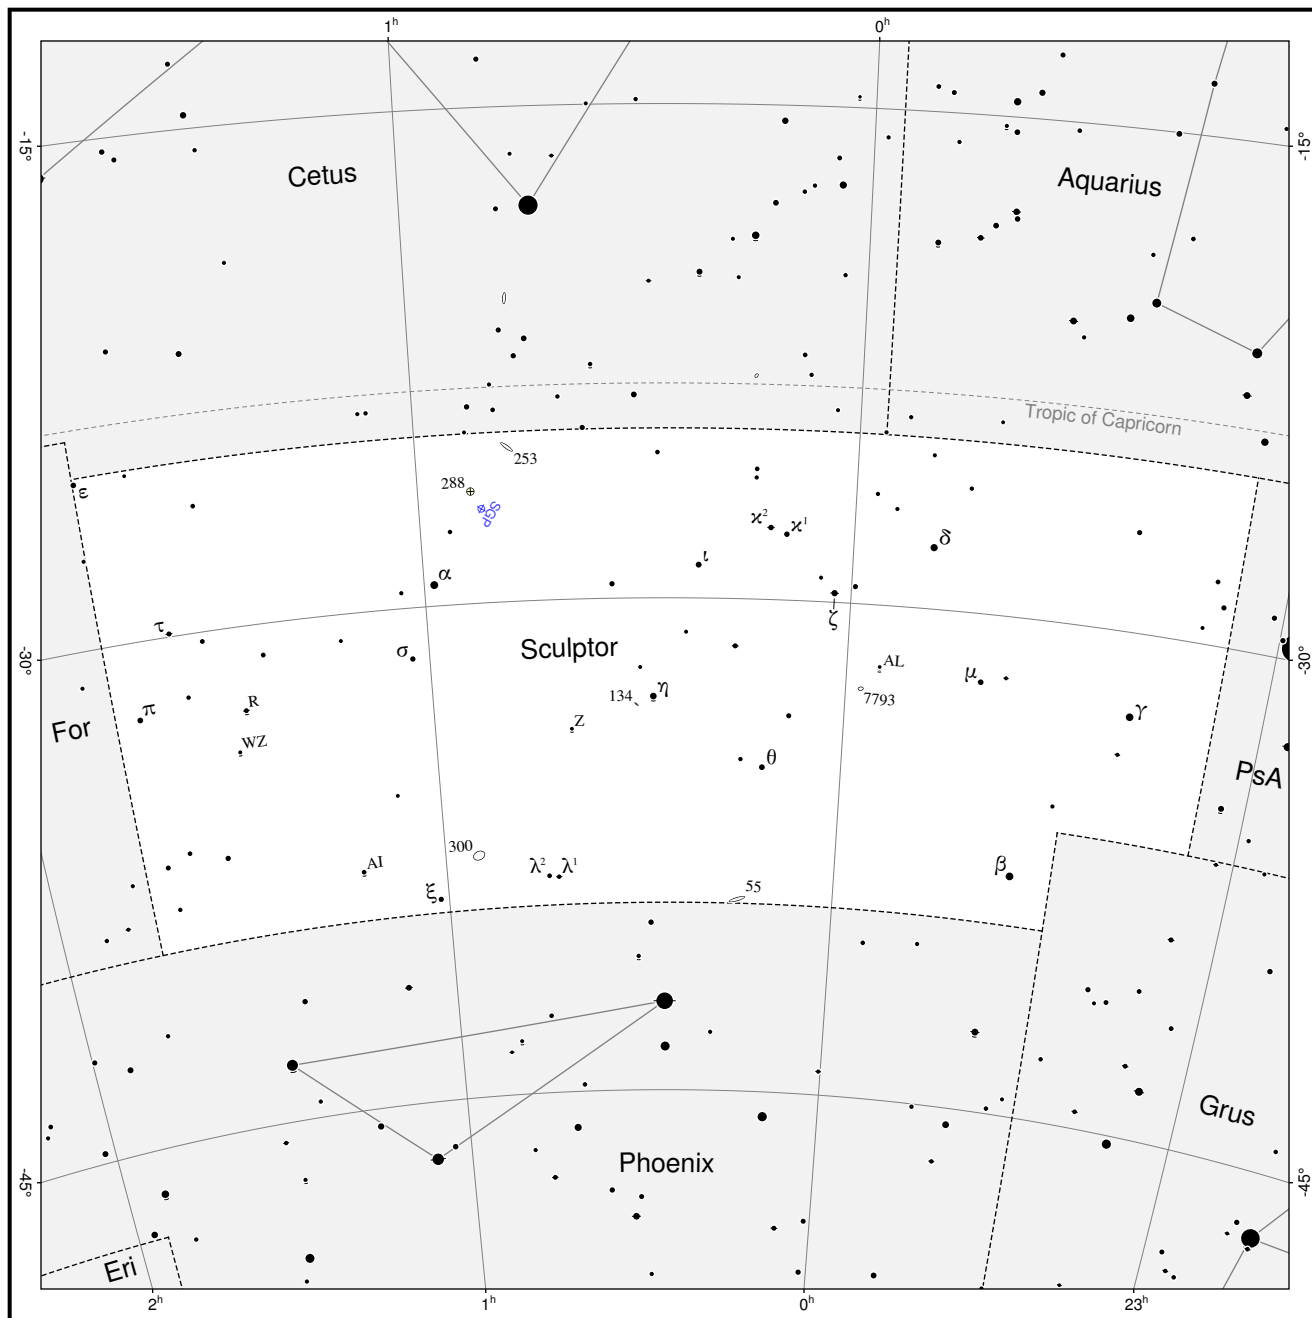

Sculptor - Scl - Sculptoris

Magnitudes:  0 1 2 3 4 5 6 7 8 9

Scale at center:  0° 2° 4°