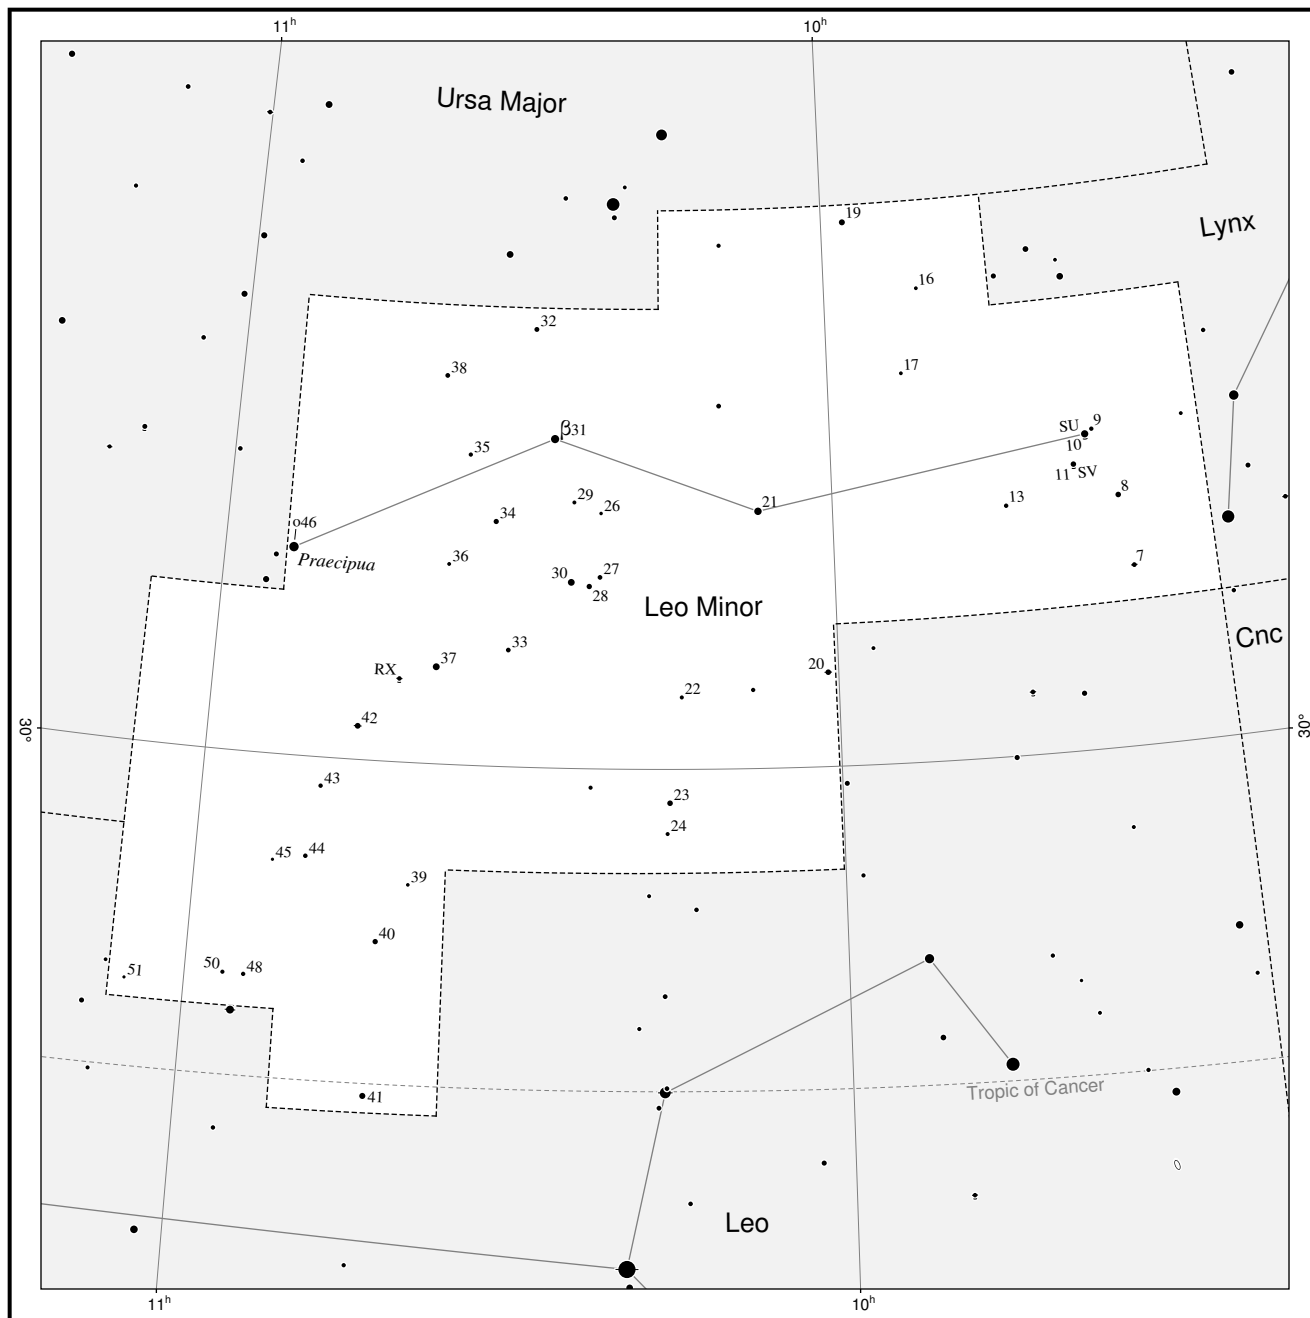

Leo Minor - LMi - Leonis Minoris

Magnitudes: 0 1 2 3 4 5 6 7 8 9

Scale at center: 0° 2° 4°