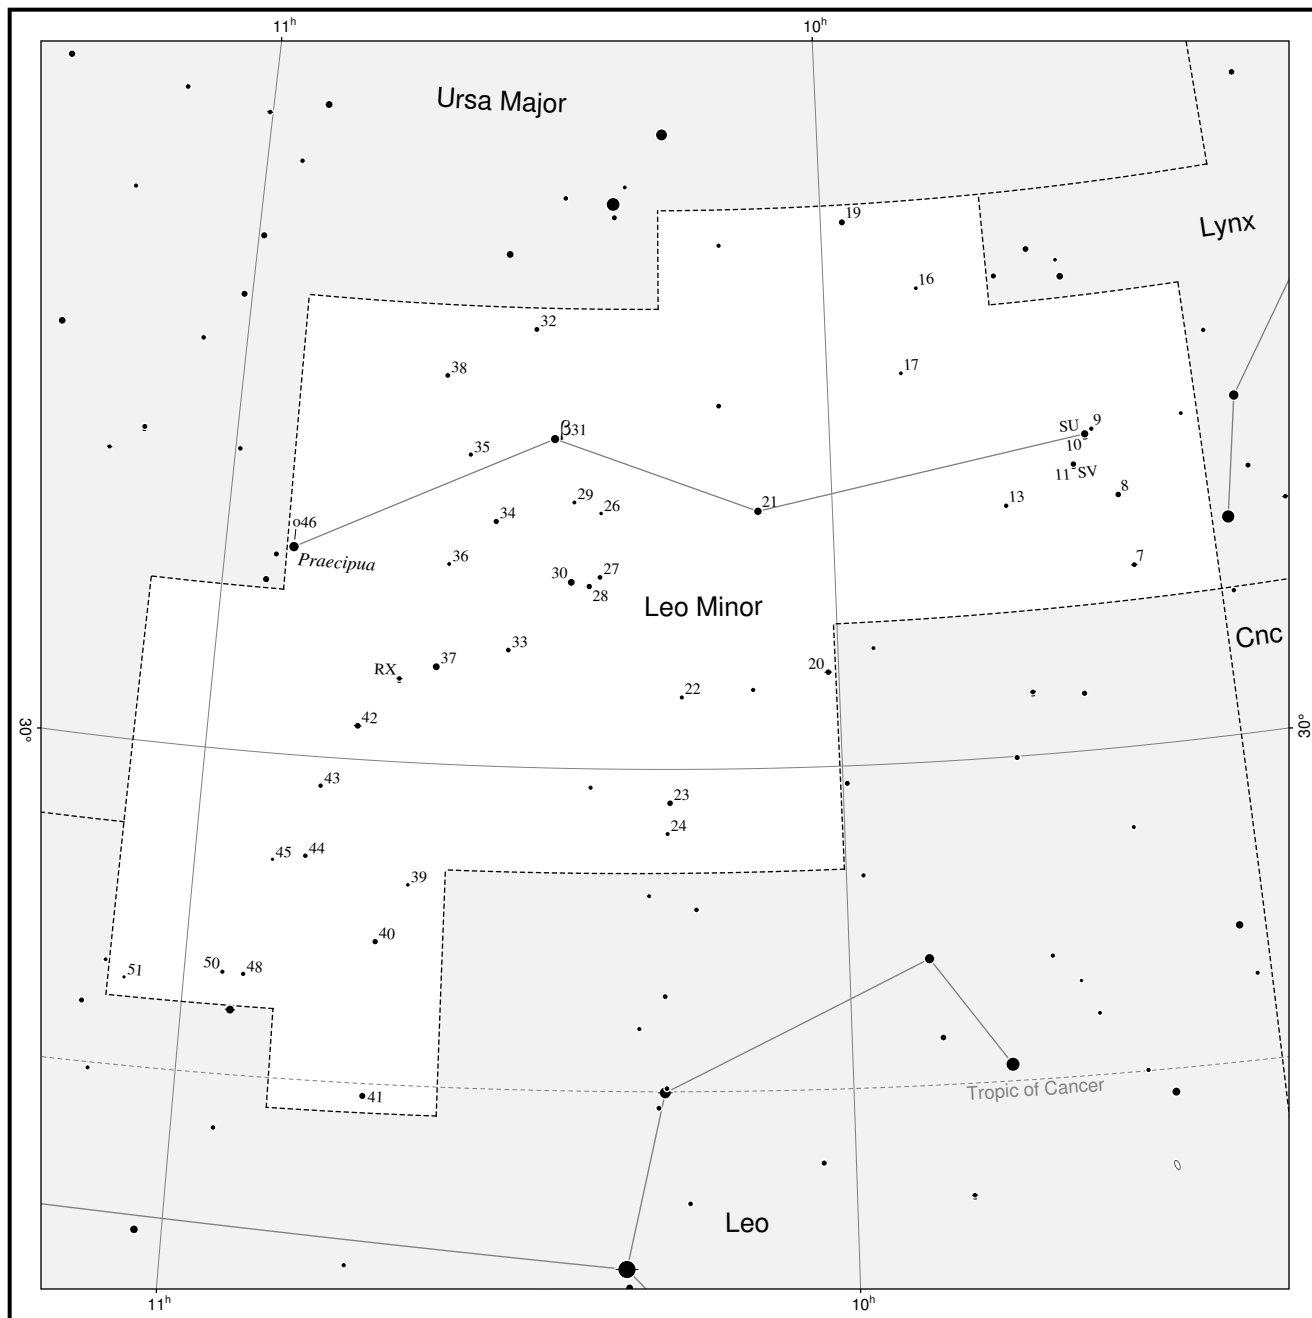

# Leo Minor - LMi - Leonis Minoris

Magnitudes: 0 1 2 3 4 5 6 7 8 9

Scale at center: 0° 2° 4°