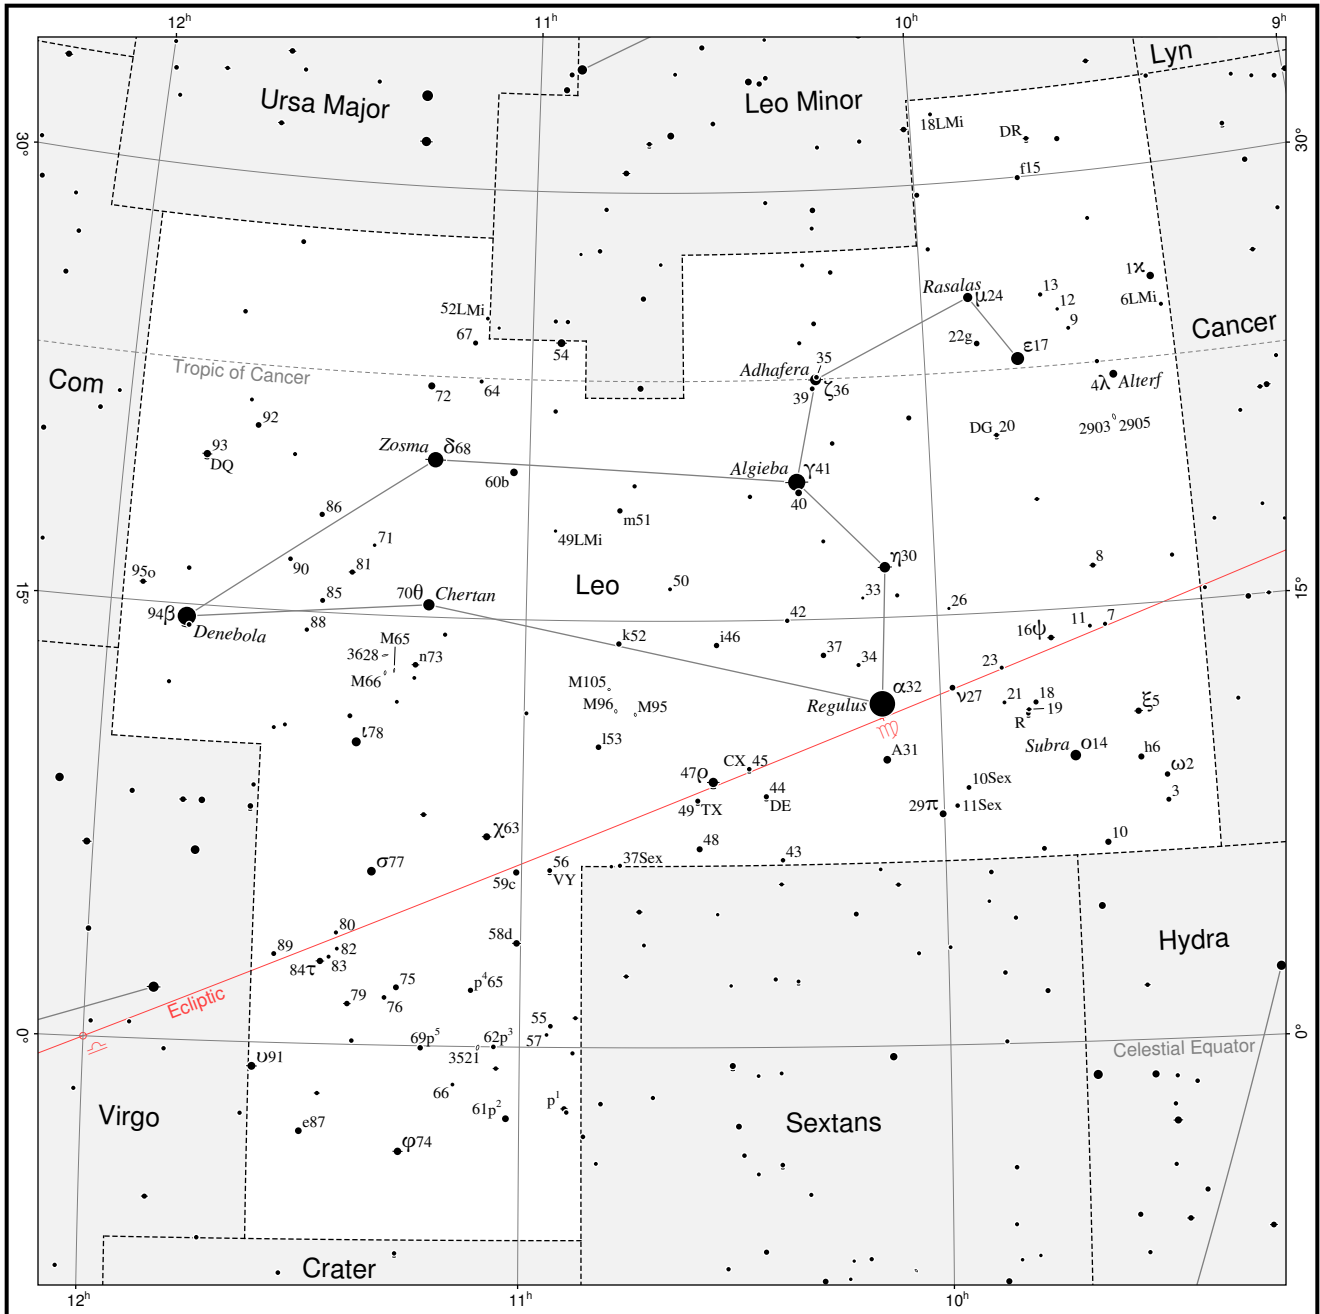

Leo - Leo - Leonis

Magnitudes: 0 1 2 3 4 5 6 7 8 9

Scale at center: 0° 2° 4°