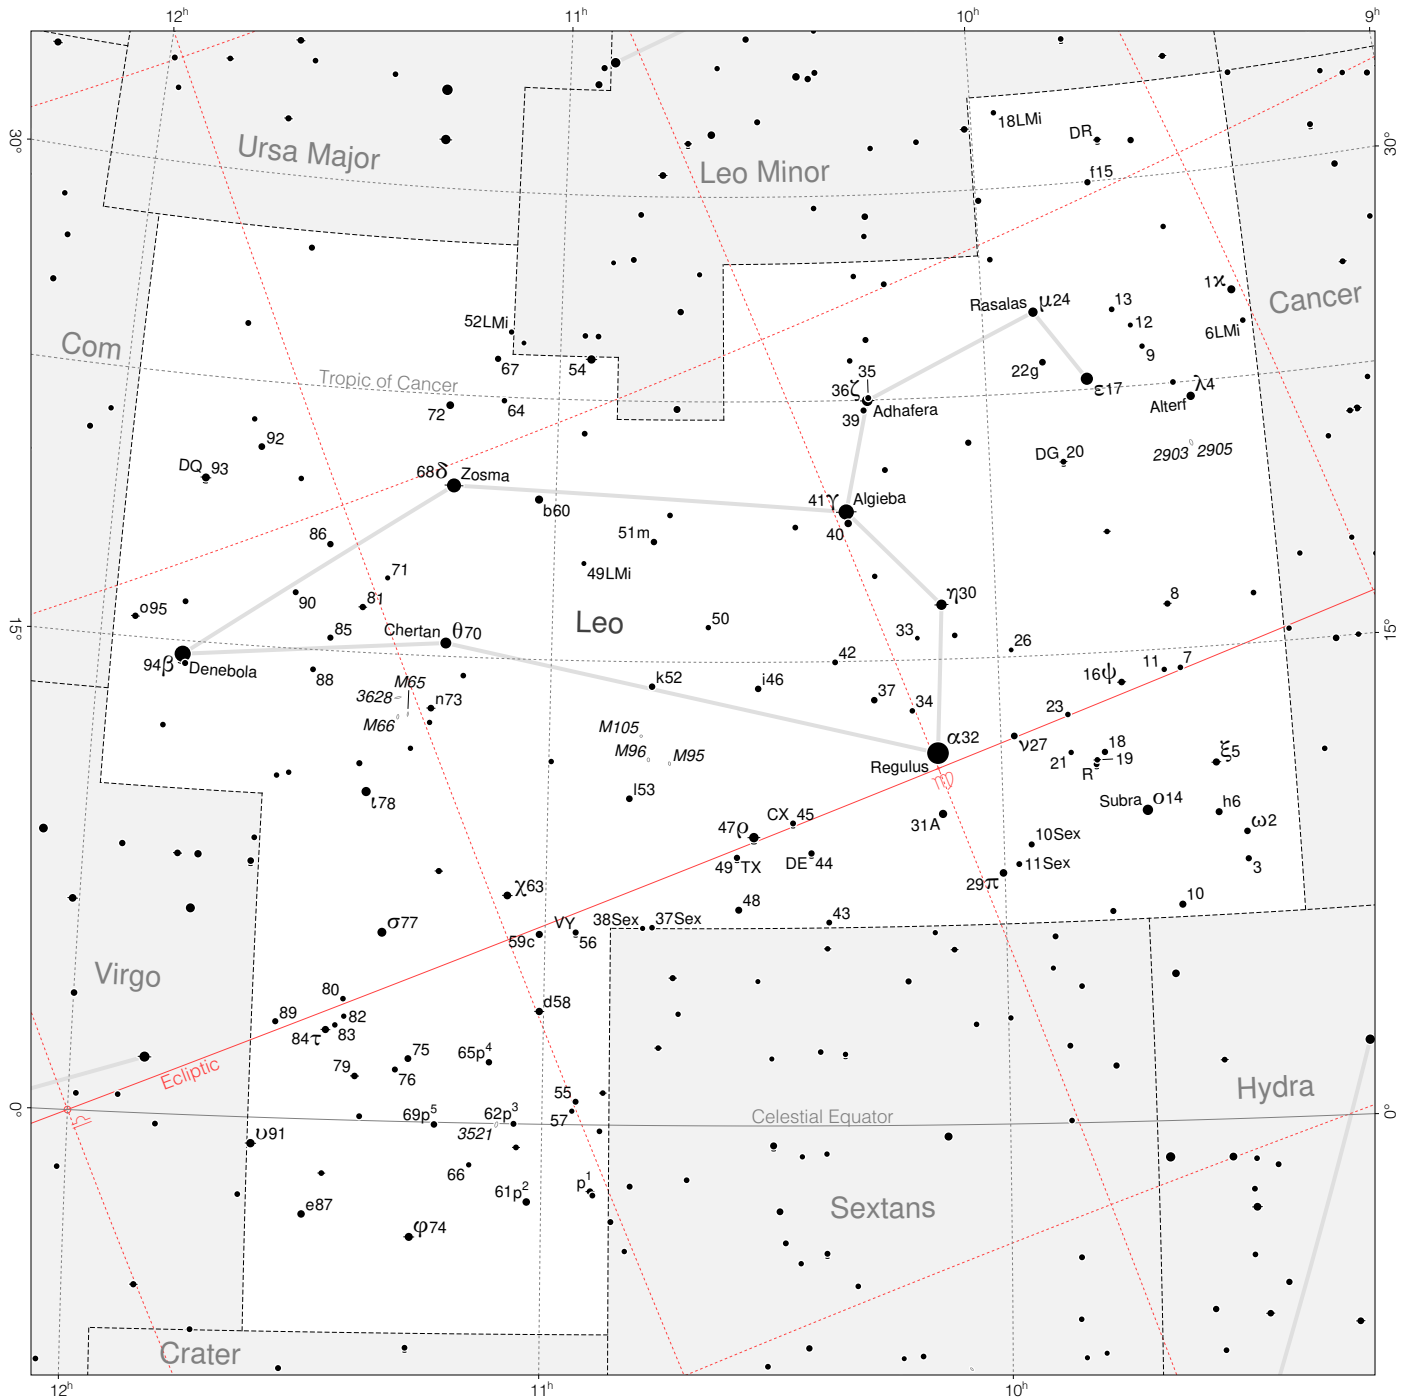

Leo - Leo - Leonis

Magnitudes: ●●●●●●●●
0 1 2 3 4 5 6 7

Scale at center: 0° 2° 4°