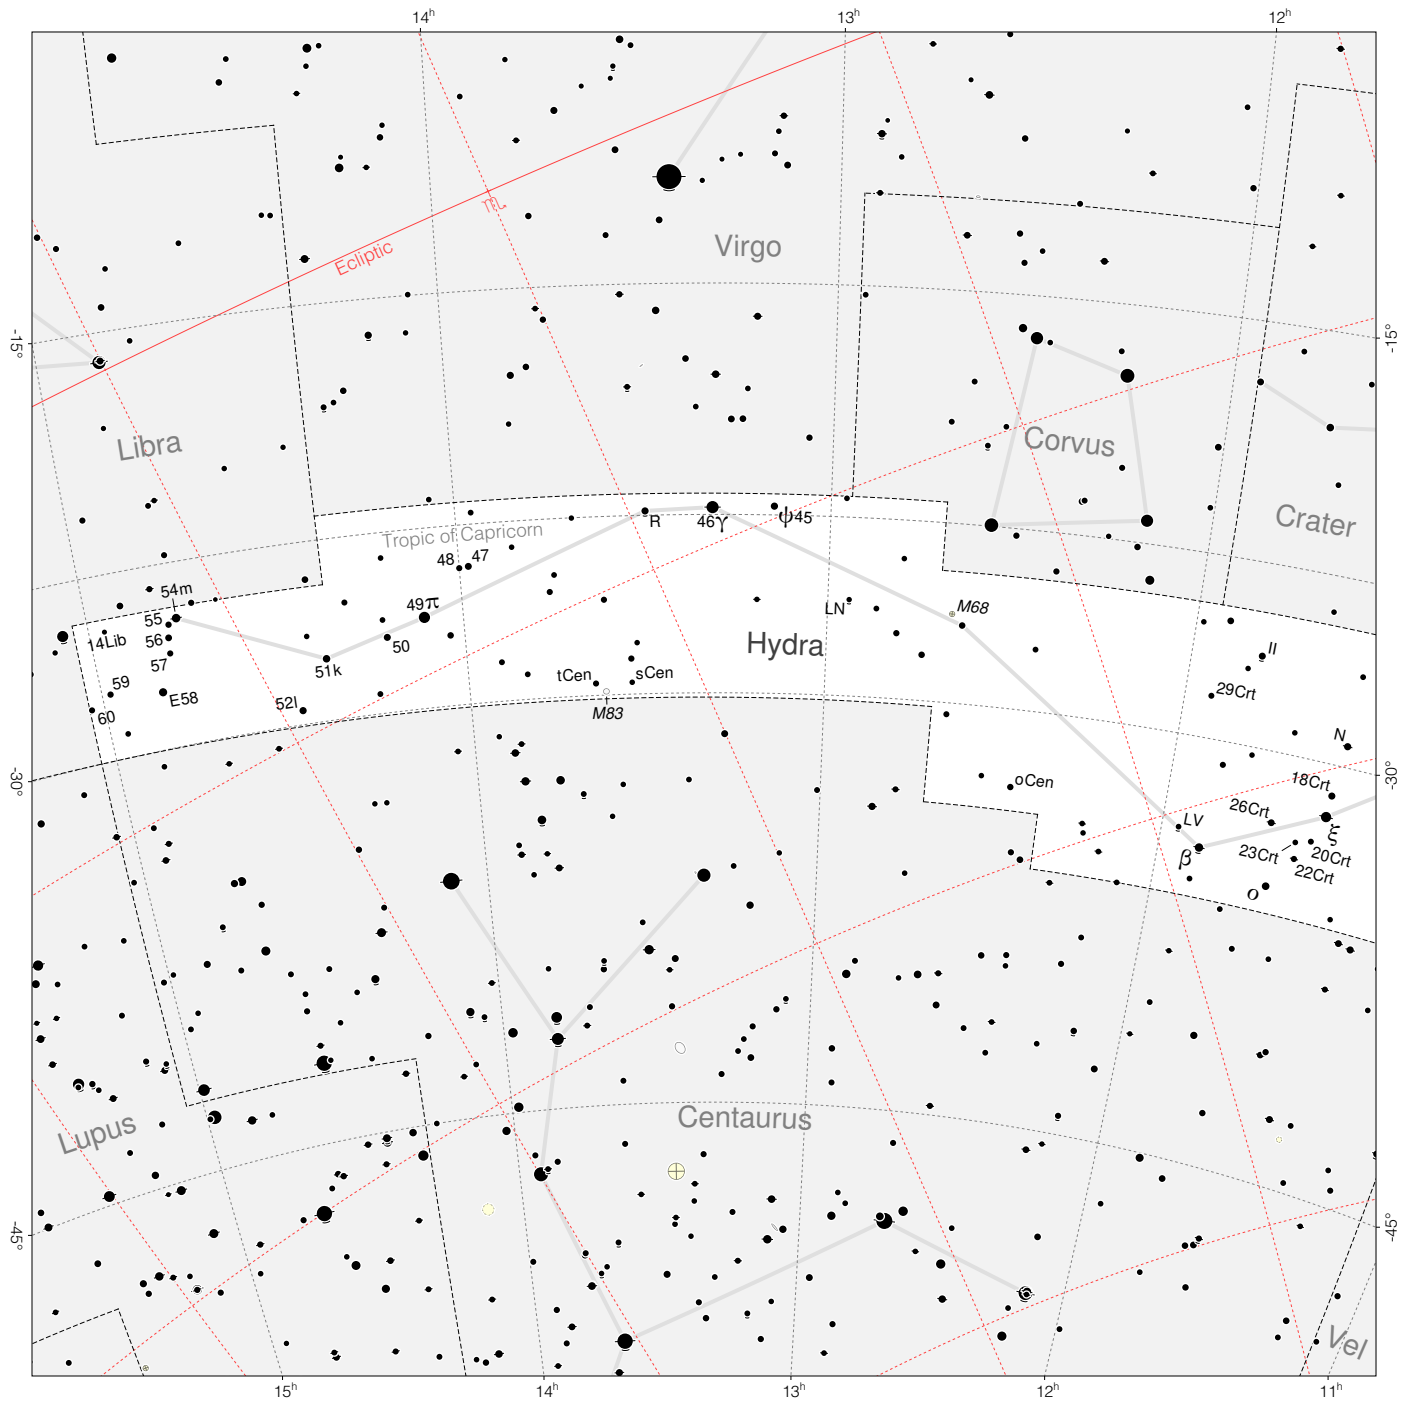

Hydra - Hya - Hydrae (east)

Magnitudes: ●●●●●●●
0 1 2 3 4 5 6 7

Scale at center: 0° 2° 4°