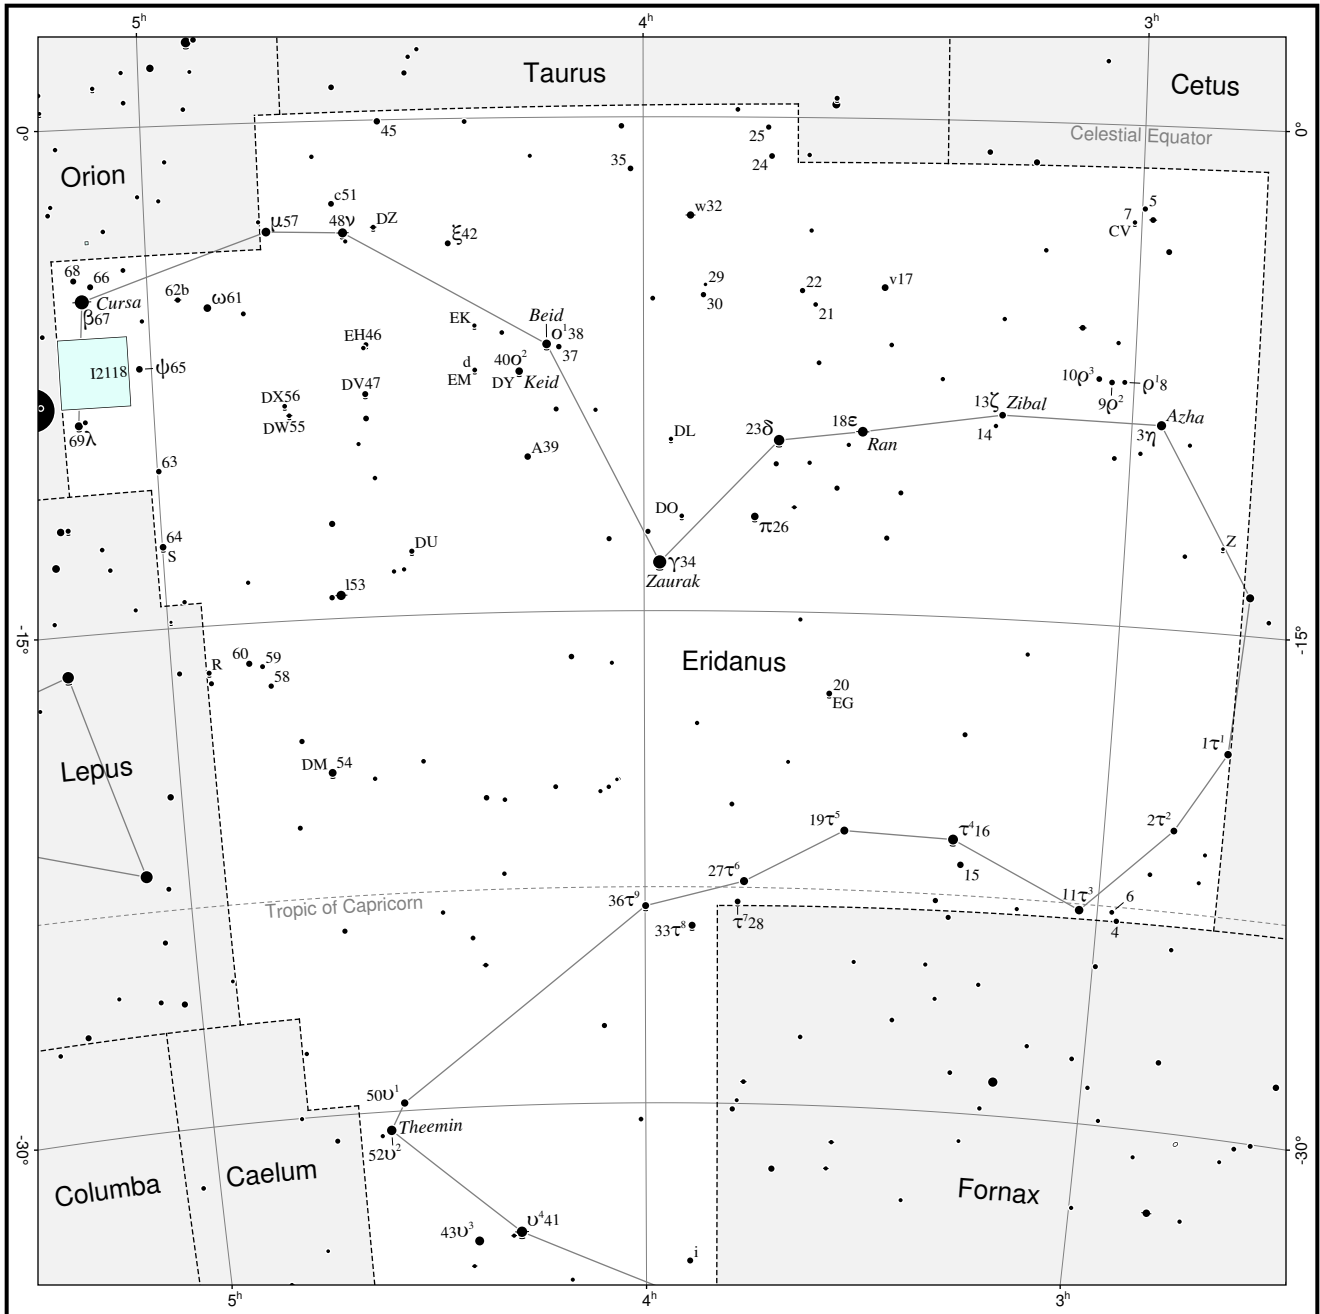

Eridanus - Eri - Eridani

Magnitudes: ● 0 ● 1 ● 2 ● 3 ● 4 ● 5 ● 6 ● 7 ● 8 ● 9

Scale at center: 0° 2° 4°