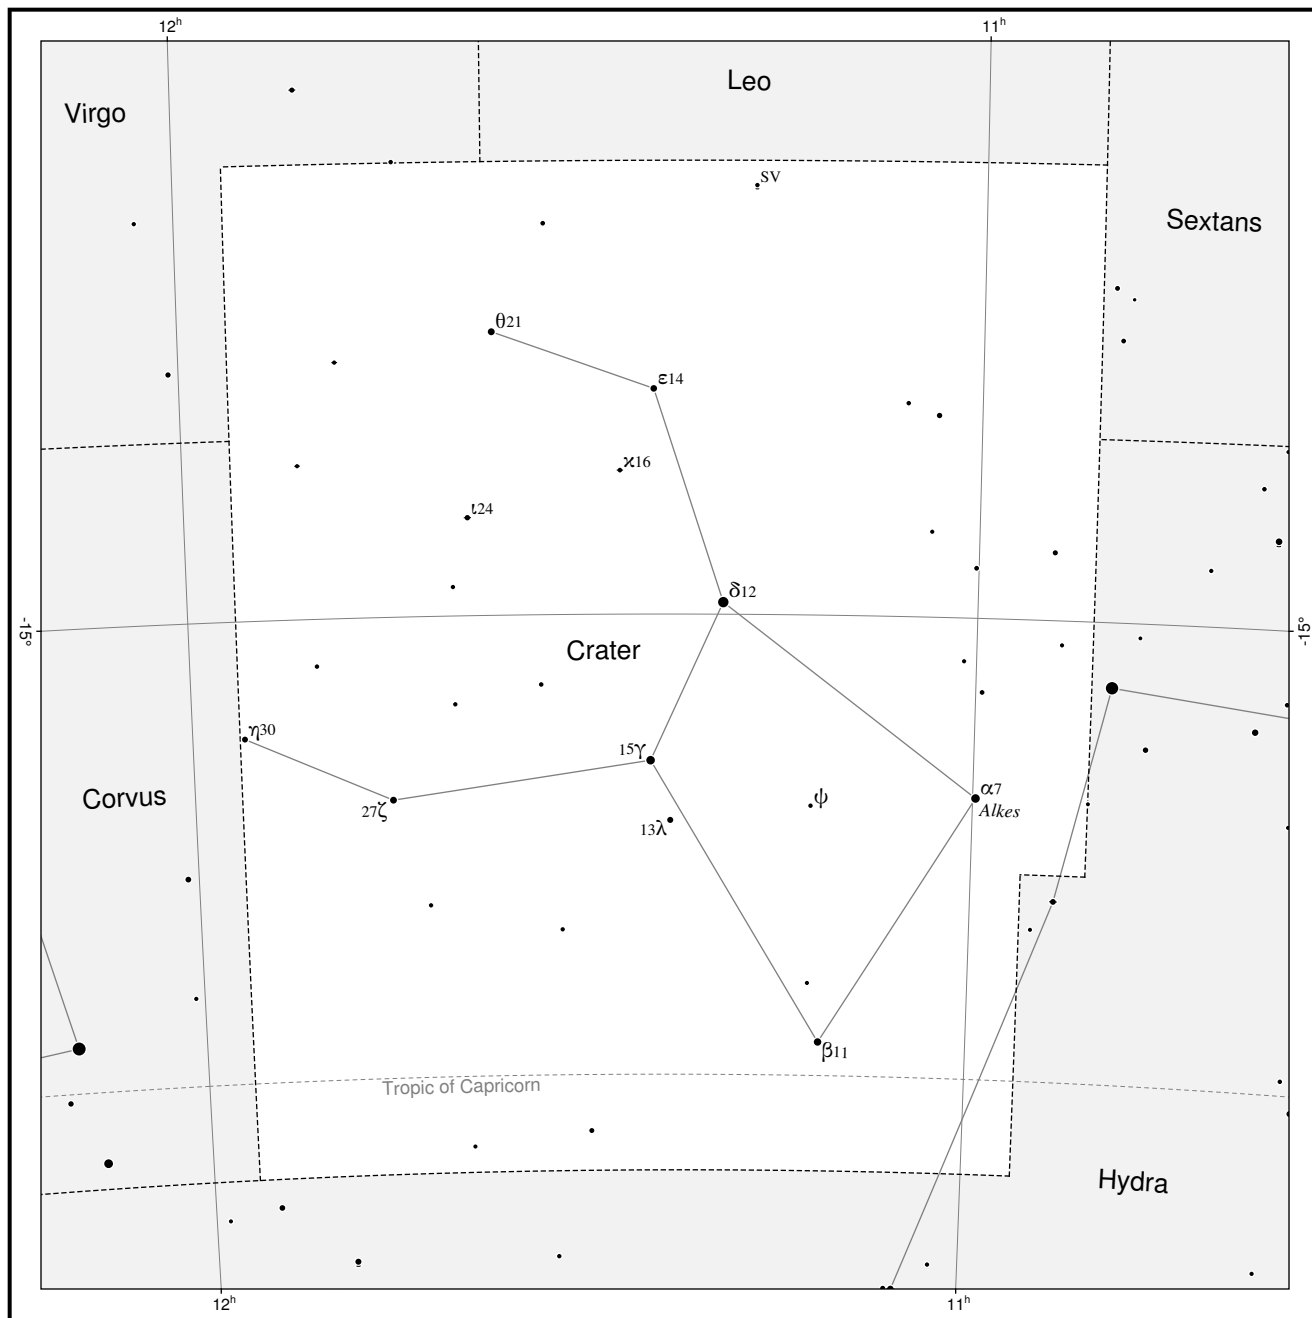

Crater - Crt - Crateris

Magnitudes: ● ● ● ● ● ● ● ● ● ●
0 1 2 3 4 5 6 7 8 9

Scale at center: 0° 2° 4°