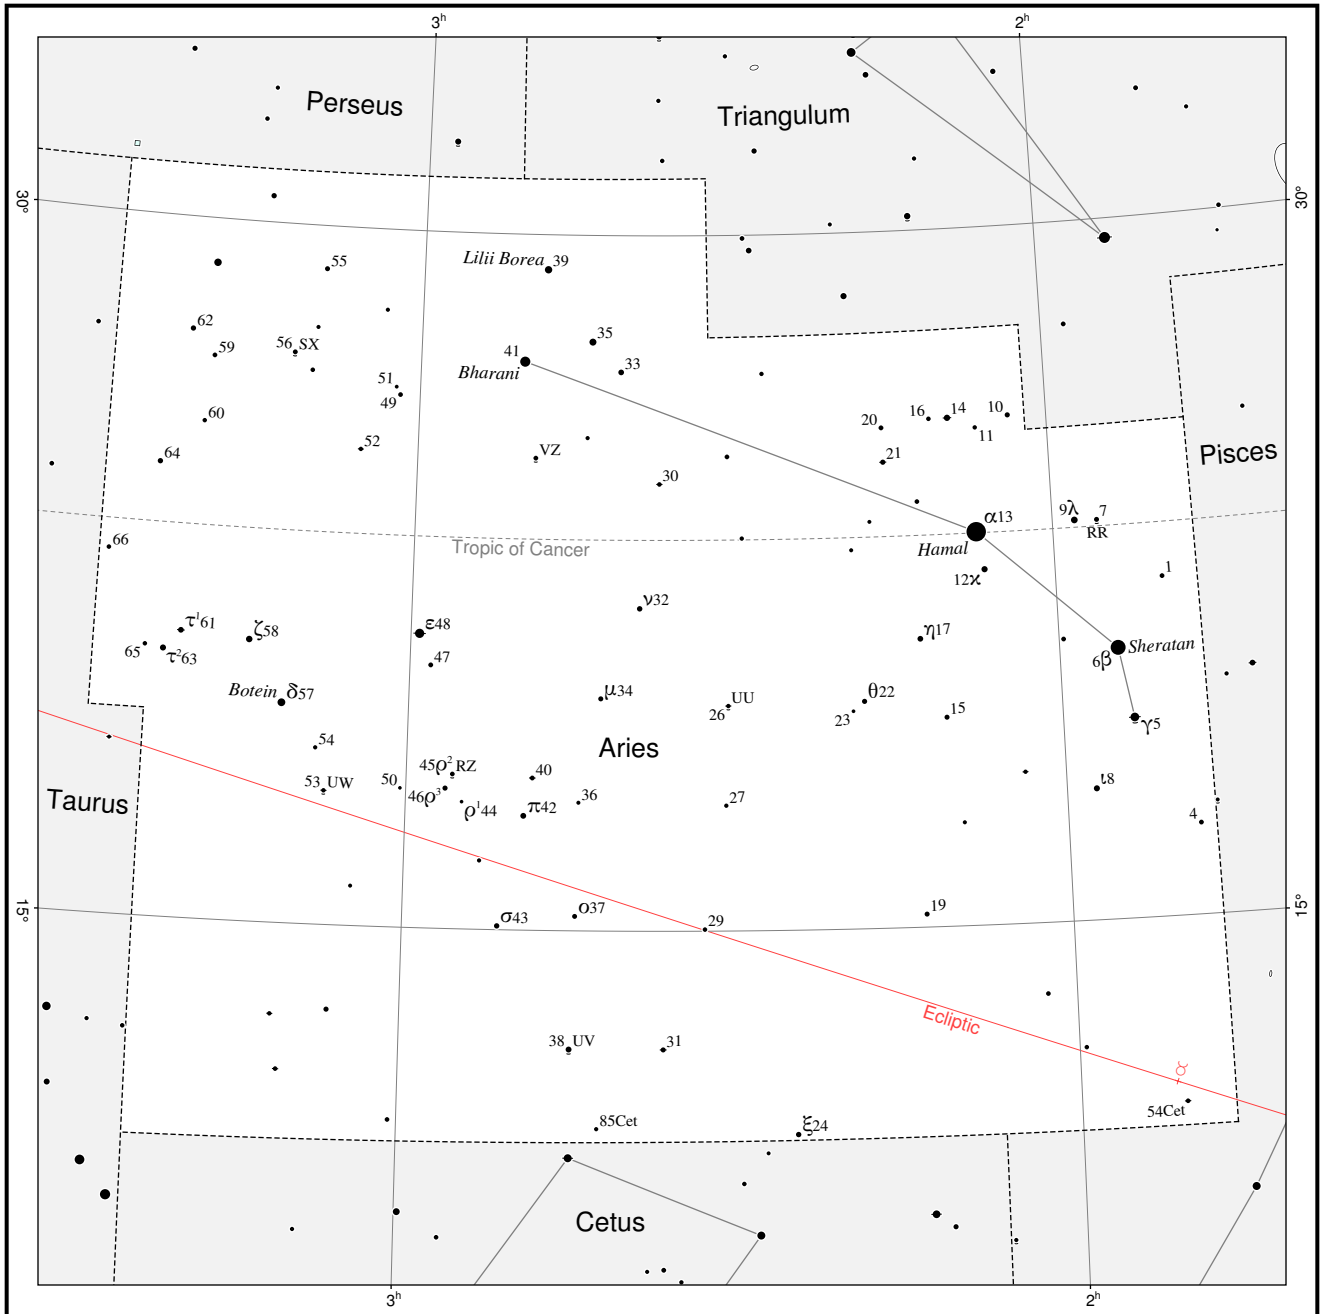

Aries - Ari - Arietis

Magnitudes:  0 1 2 3 4 5 6 7 8 9

Scale at center:  0° 2° 4°