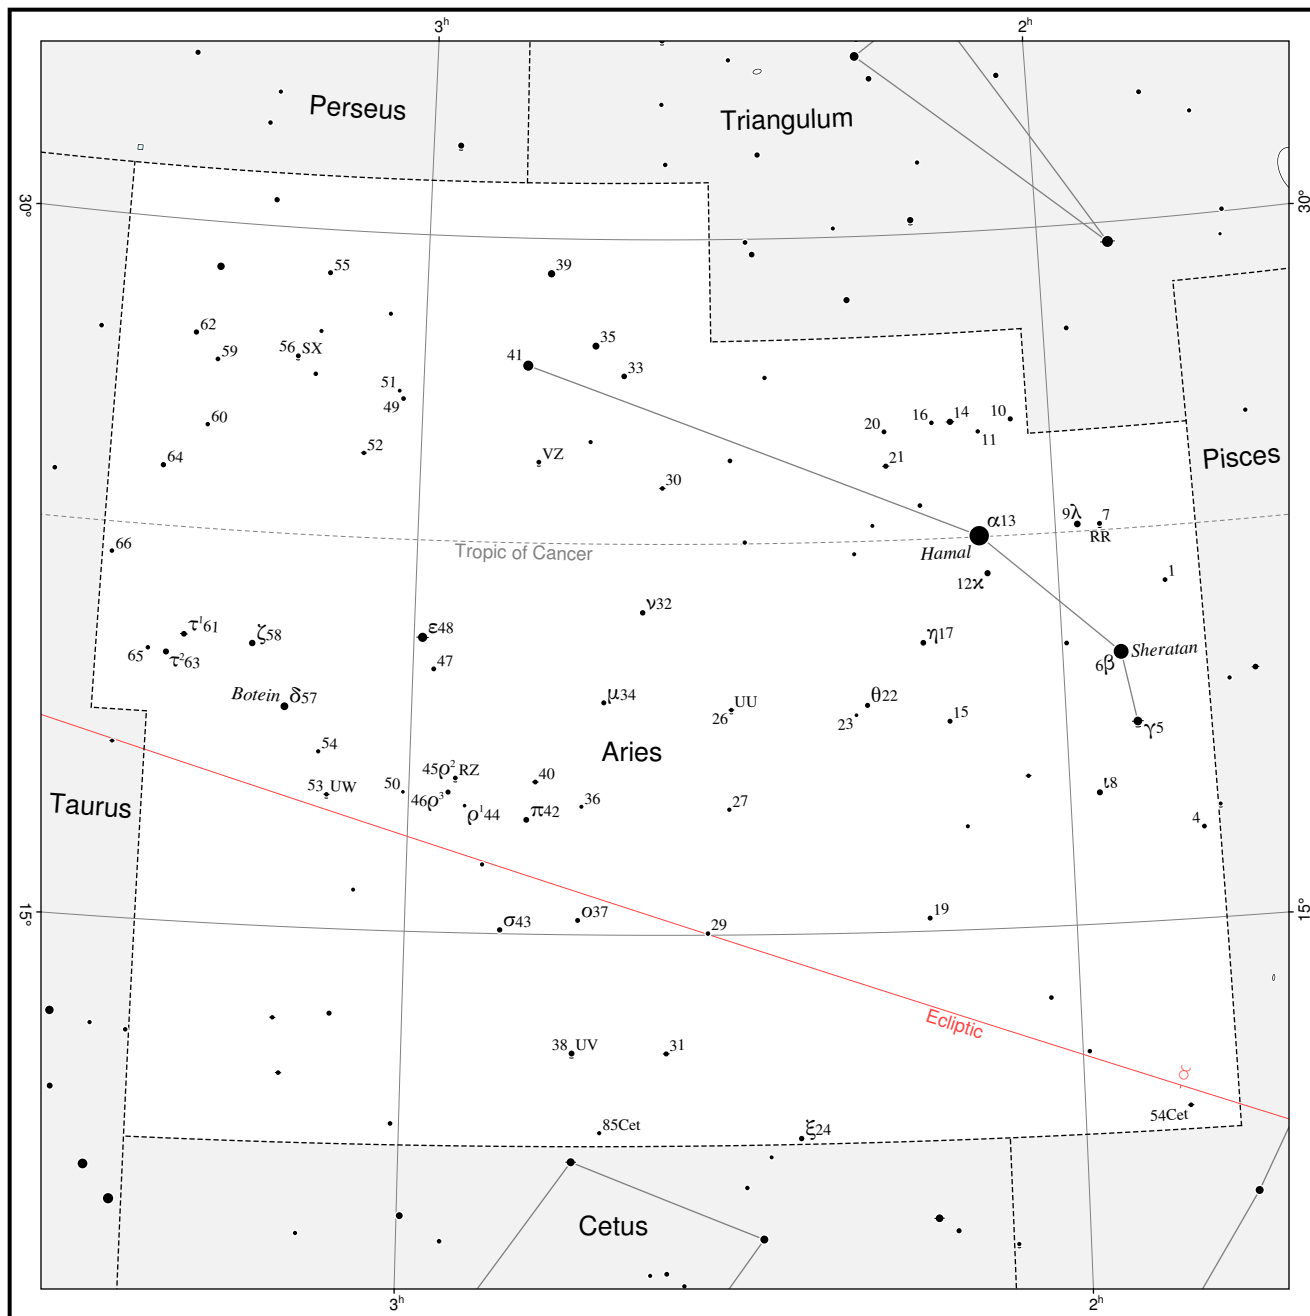

Aries - Ari - Arietis

Magnitudes: 0 1 2 3 4 5 6 7 8 9

Scale at center: 0° 2° 4°