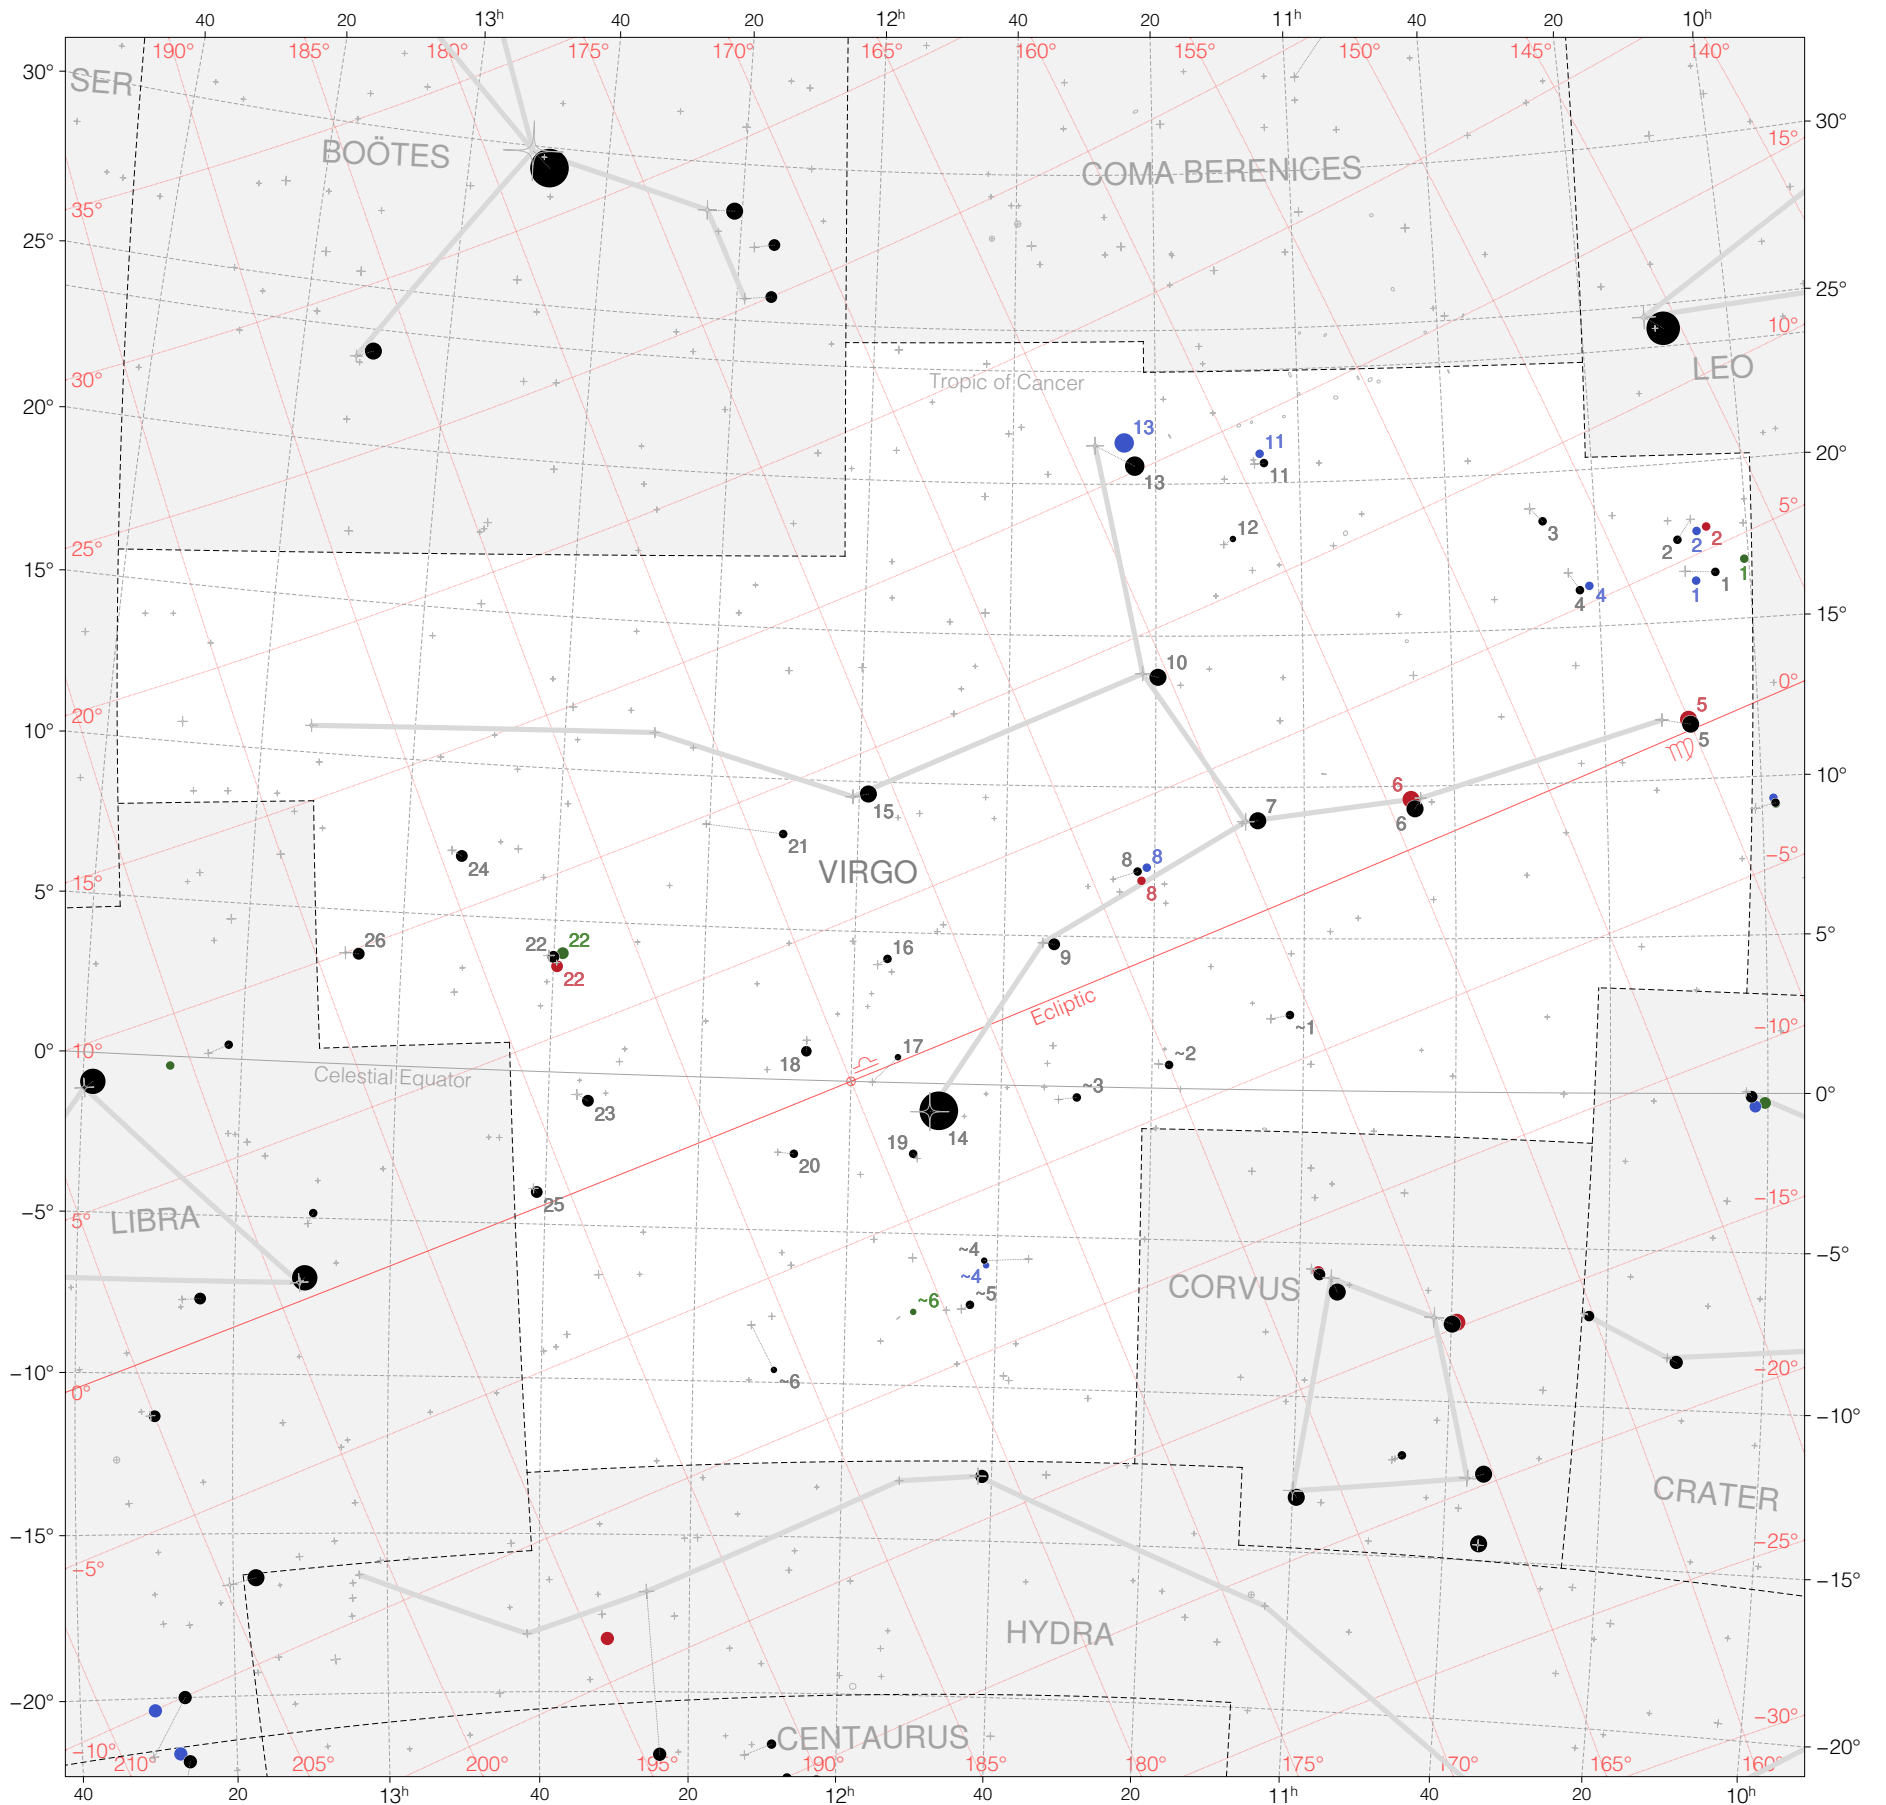

Ptolemy Stars in Virgo

Magnitudes: 1 2 3 4 5 6

Versions: t p m b

Scale at center: 0° 2° 4°