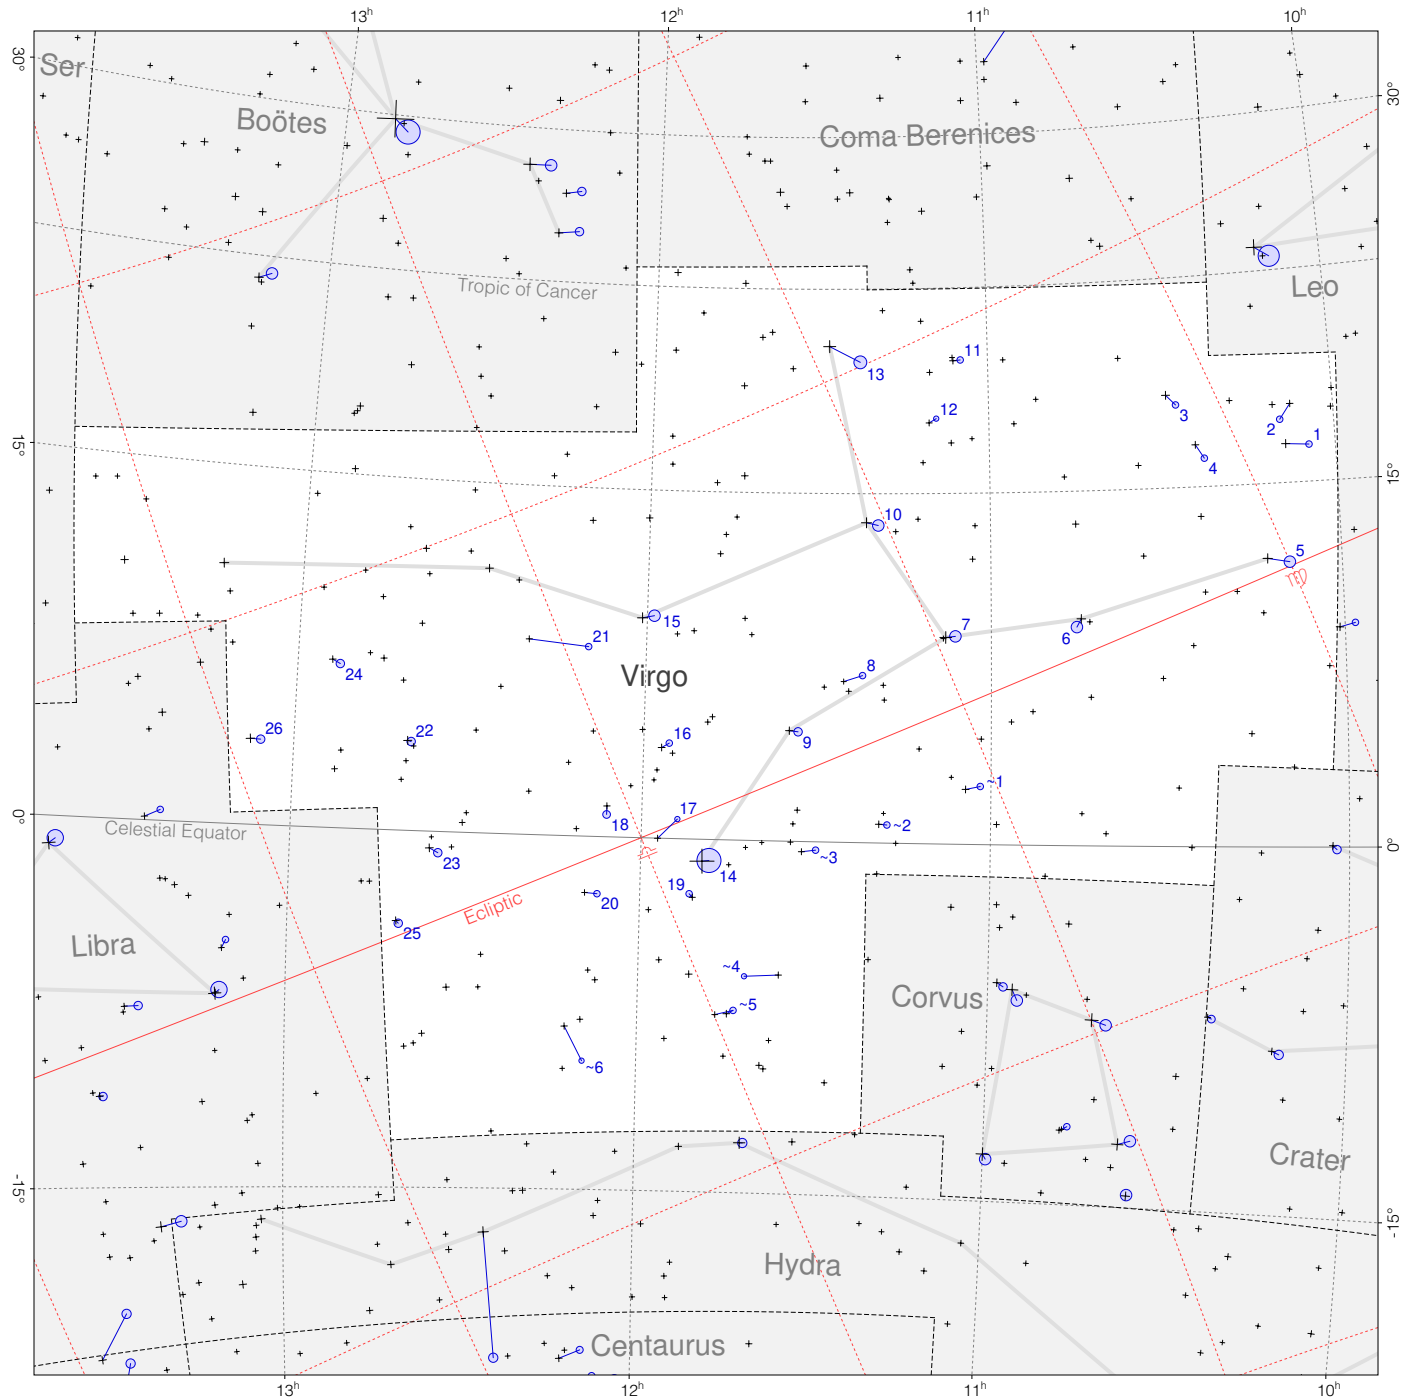

Ptolemy stars in Virgo

Magnitudes: 
1 2 3 4 5 6 7

Scale at center:  0° 2° 4°