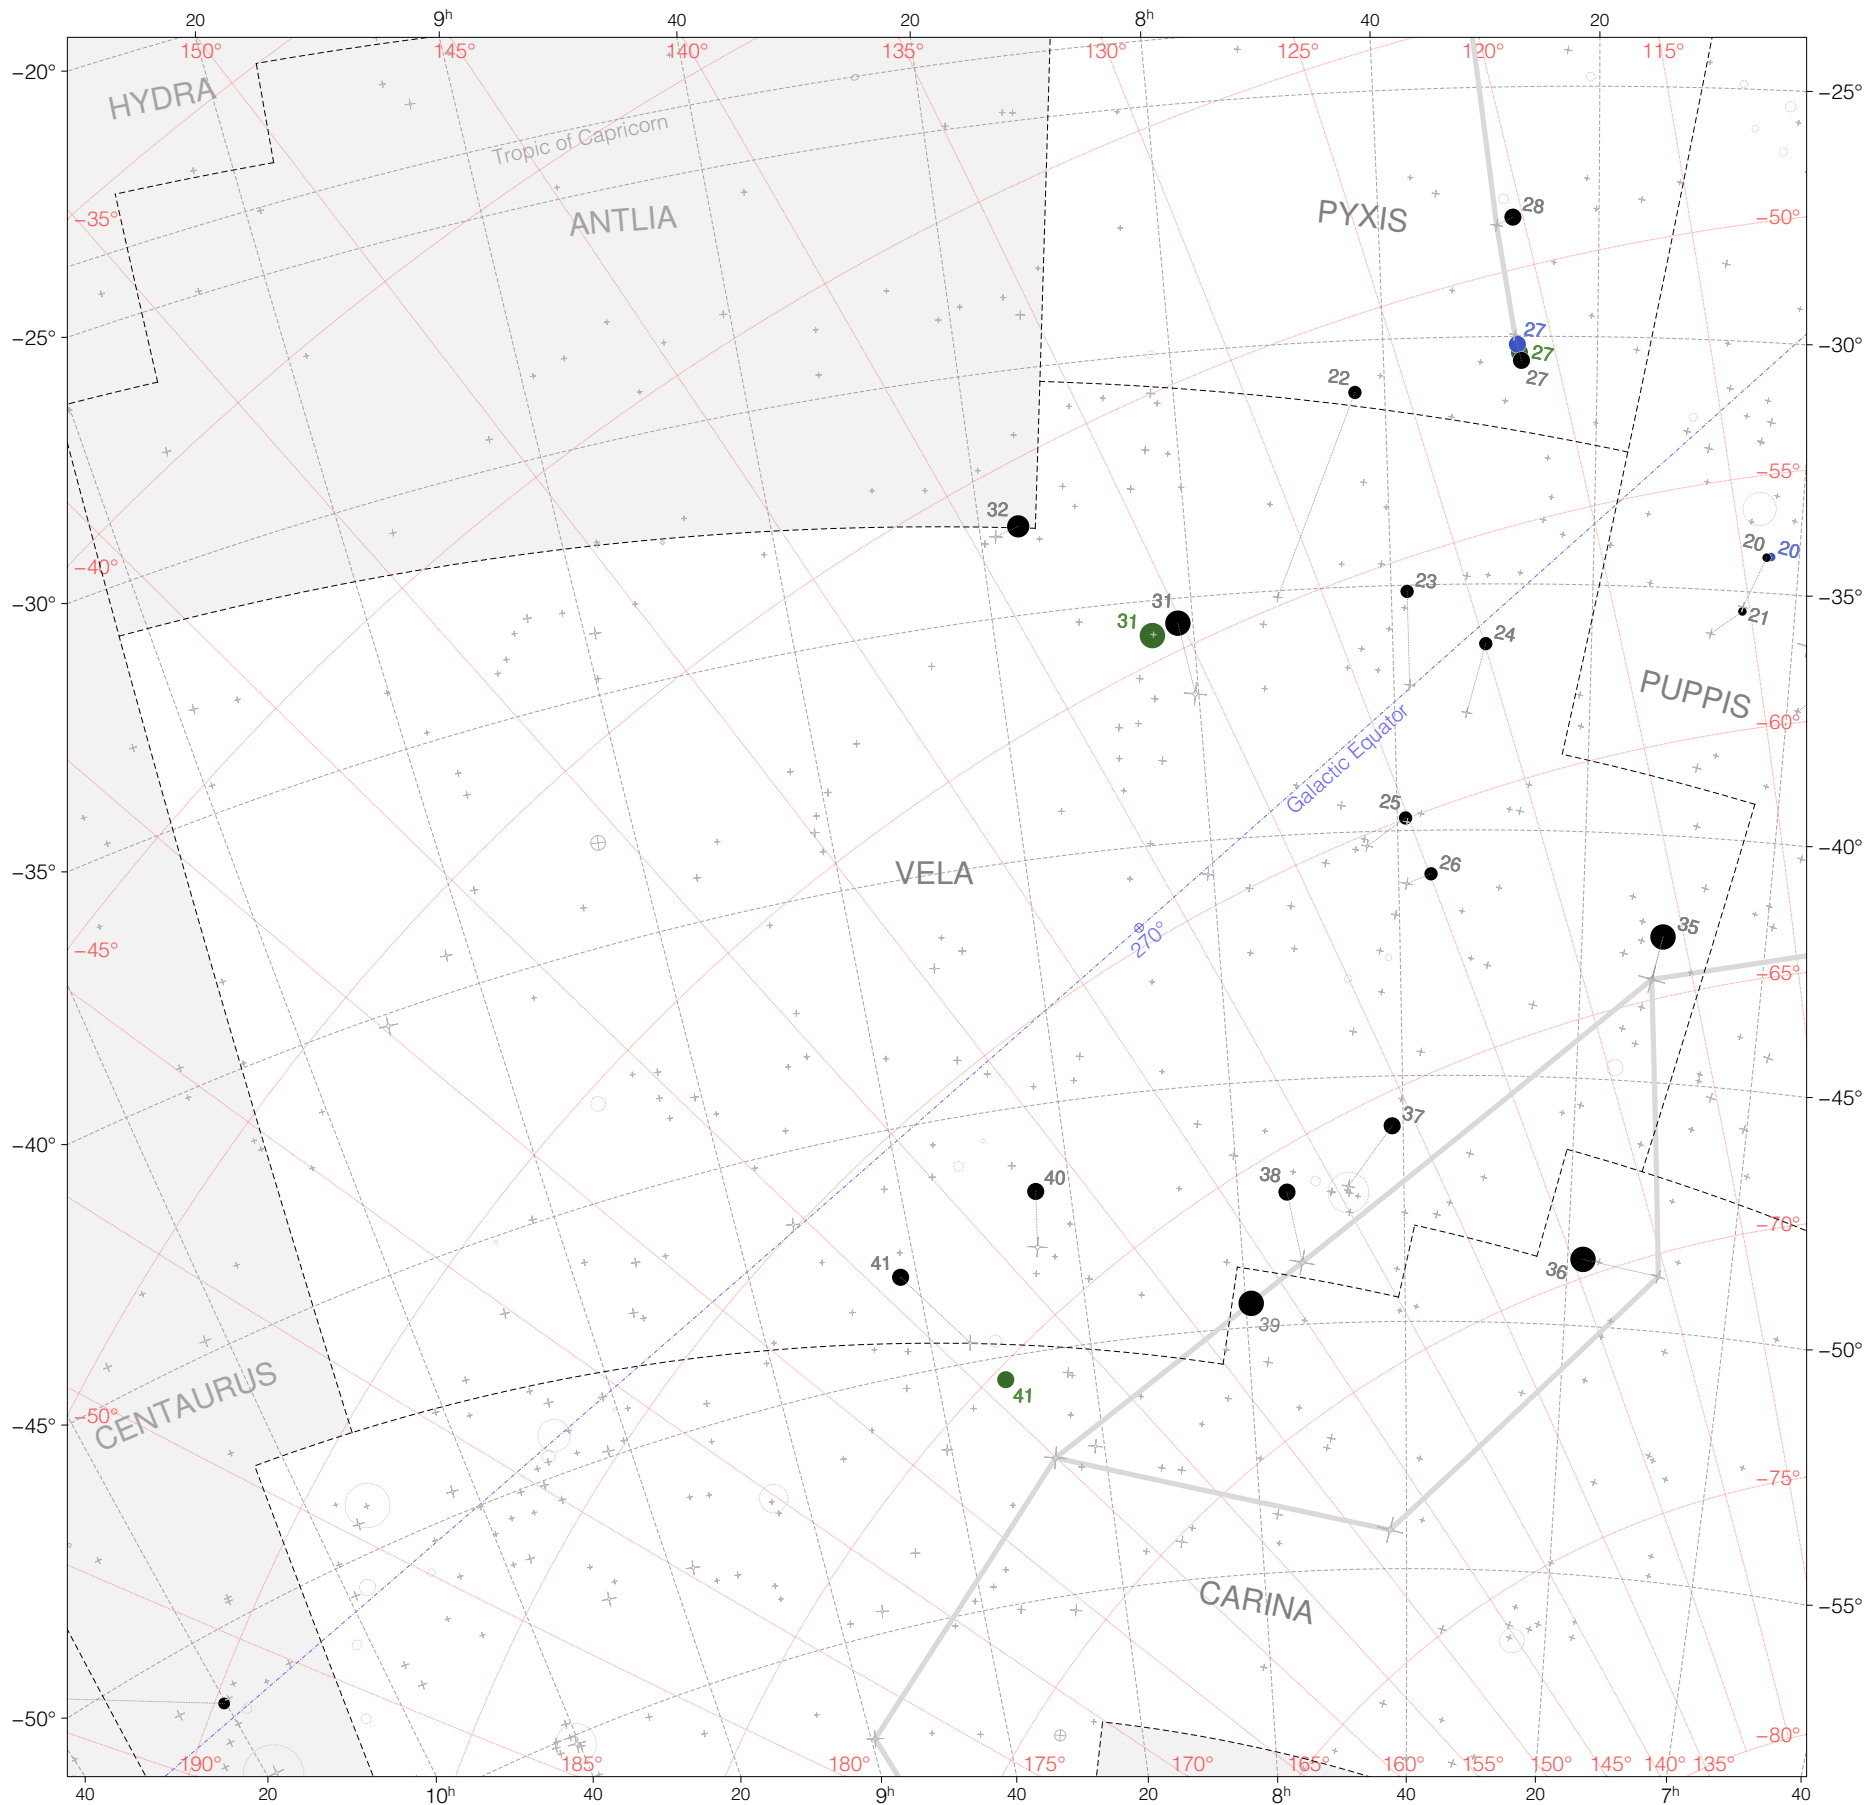

# Ptolemy Stars in Argo Navis (Vela)

Magnitudes: 1 2 3 4 5 6

Versions: t p m b

Scale at center: 0° 2° 4°