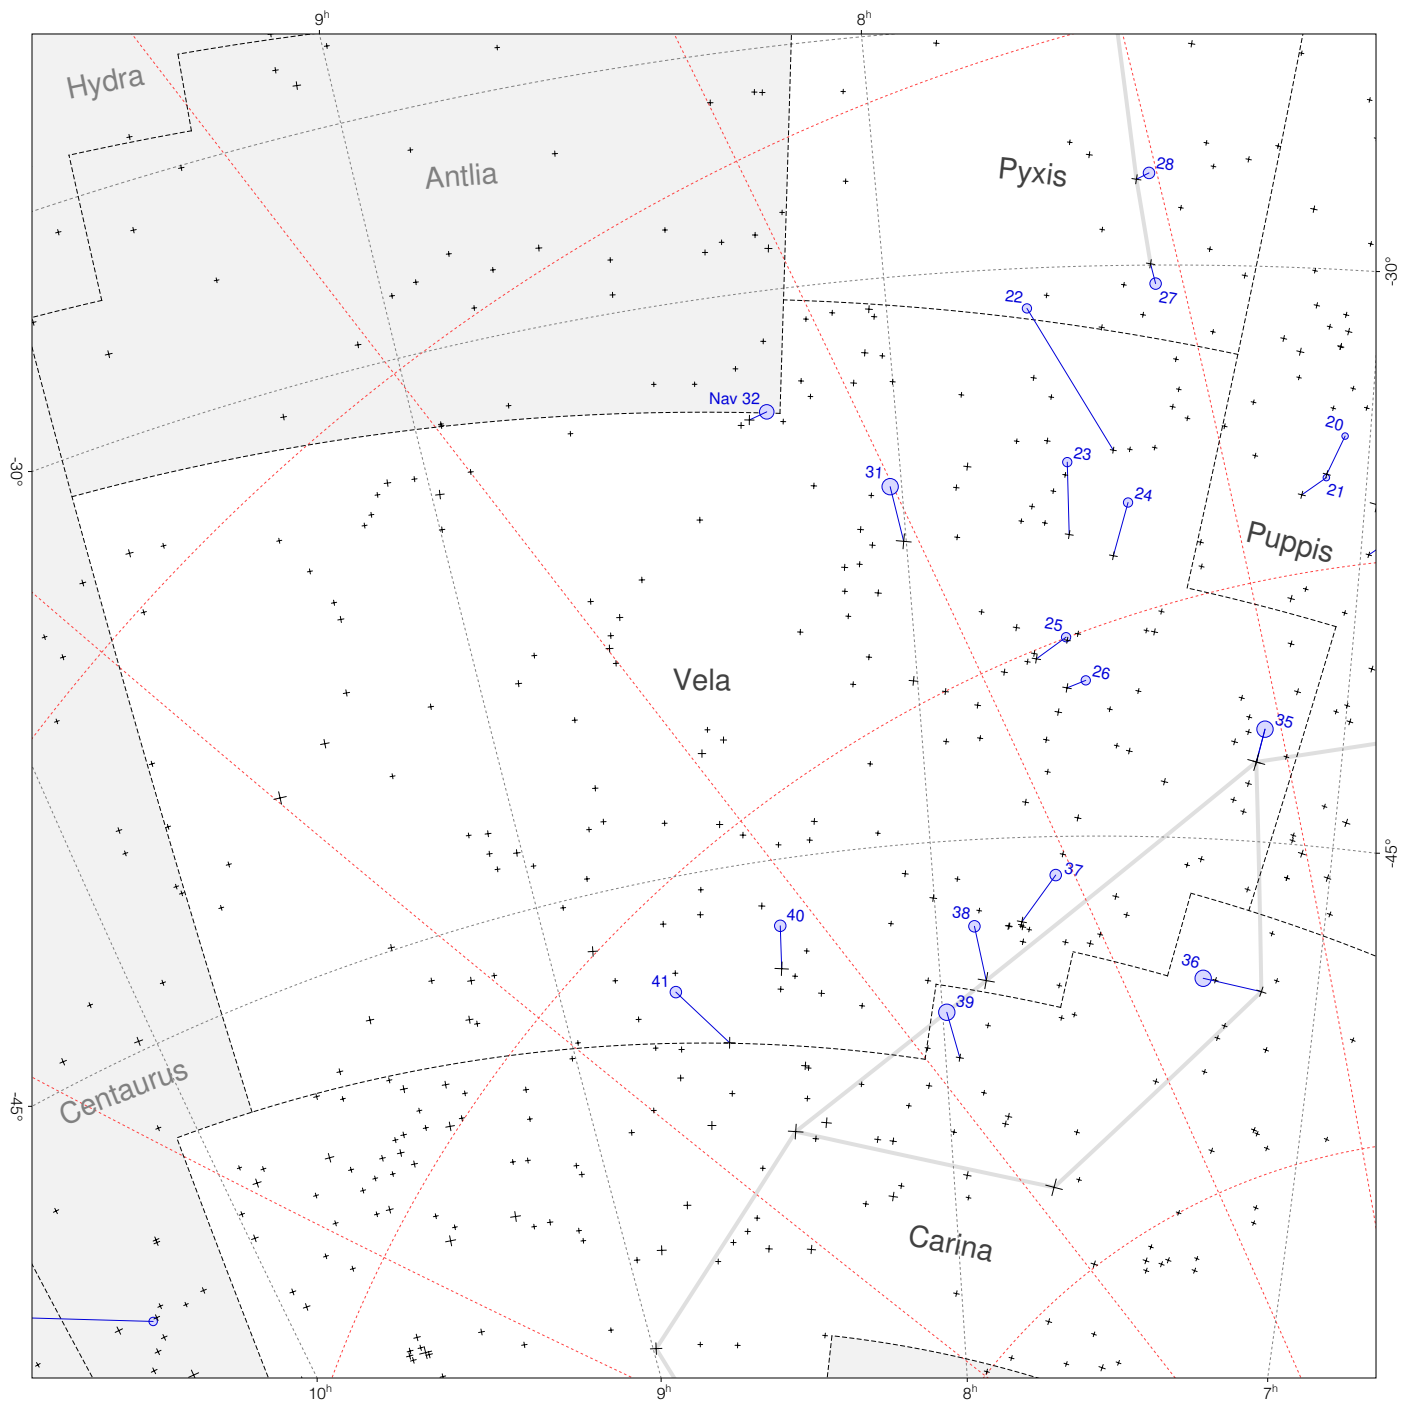

Ptolemy stars in Vela

Magnitudes: 
1 2 3 4 5 6 7

Scale at center: 
0° 2° 4°