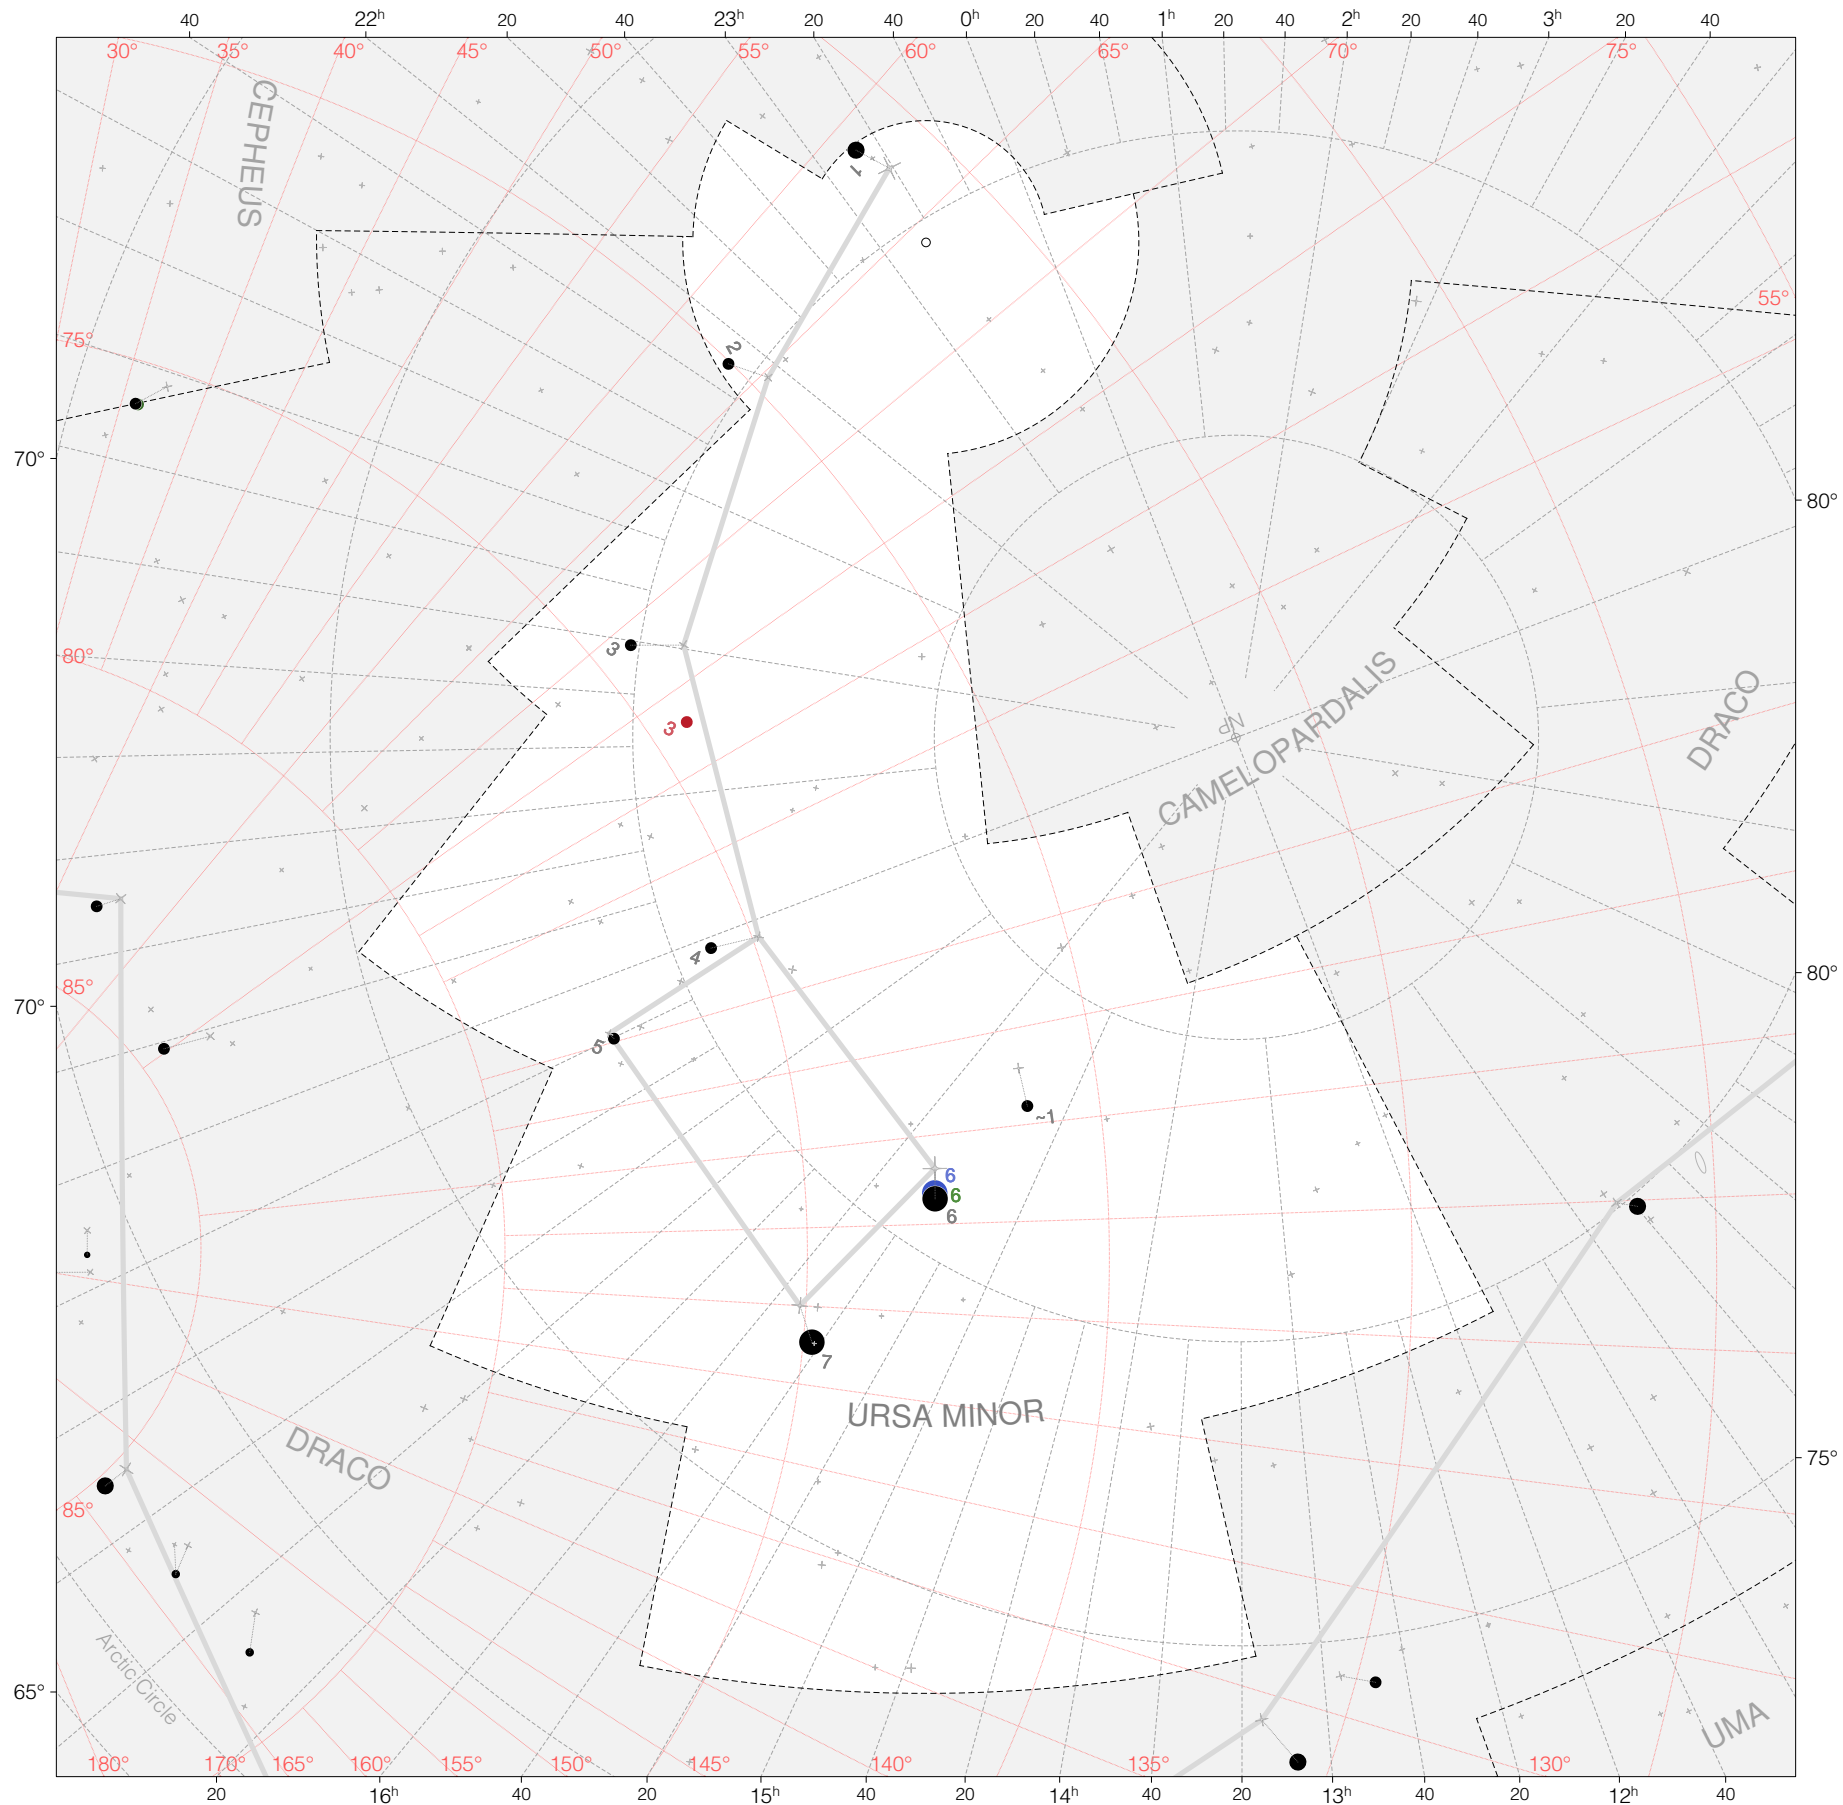

Ptolemy Stars in Ursa Minor

Magnitudes: 1 2 3 4 5 6

Versions: t p m b

Scale at center: 0° 2° 4°