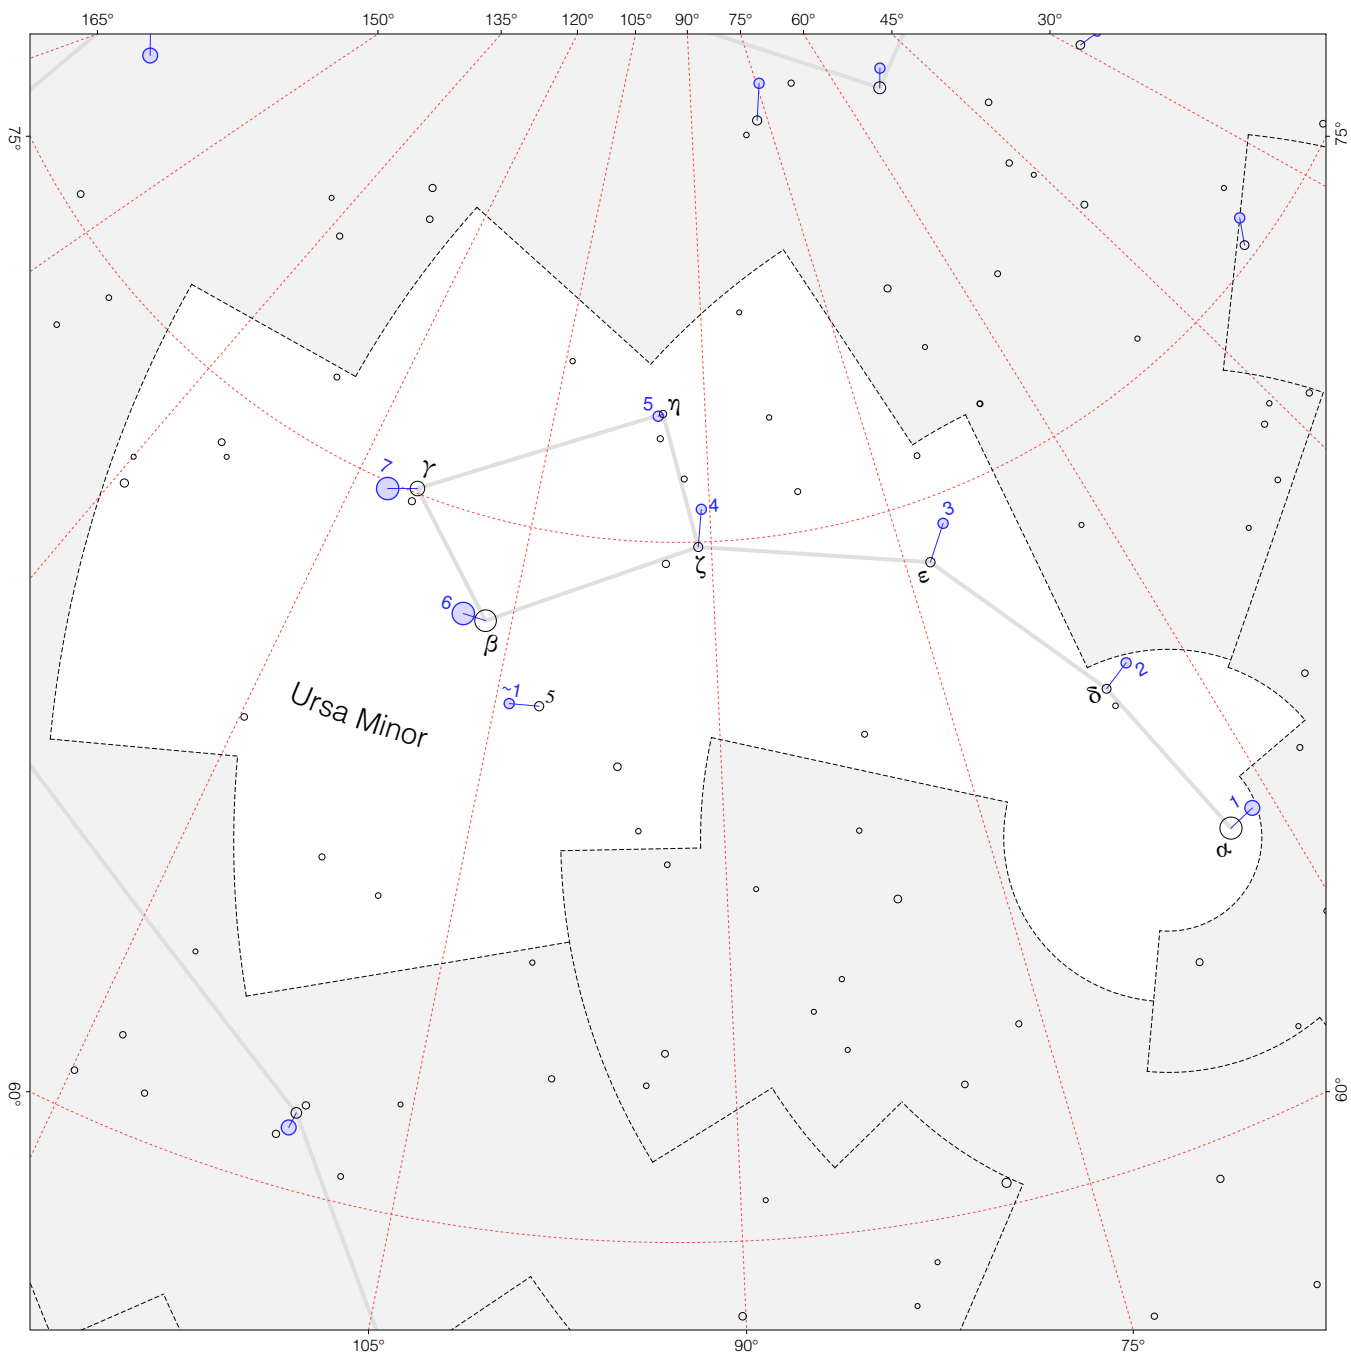

Ptolemy stars in Ursa Minor

Magnitudes: 
1 2 3 4 5 6 7

Scale at center:  0° 2° 4°