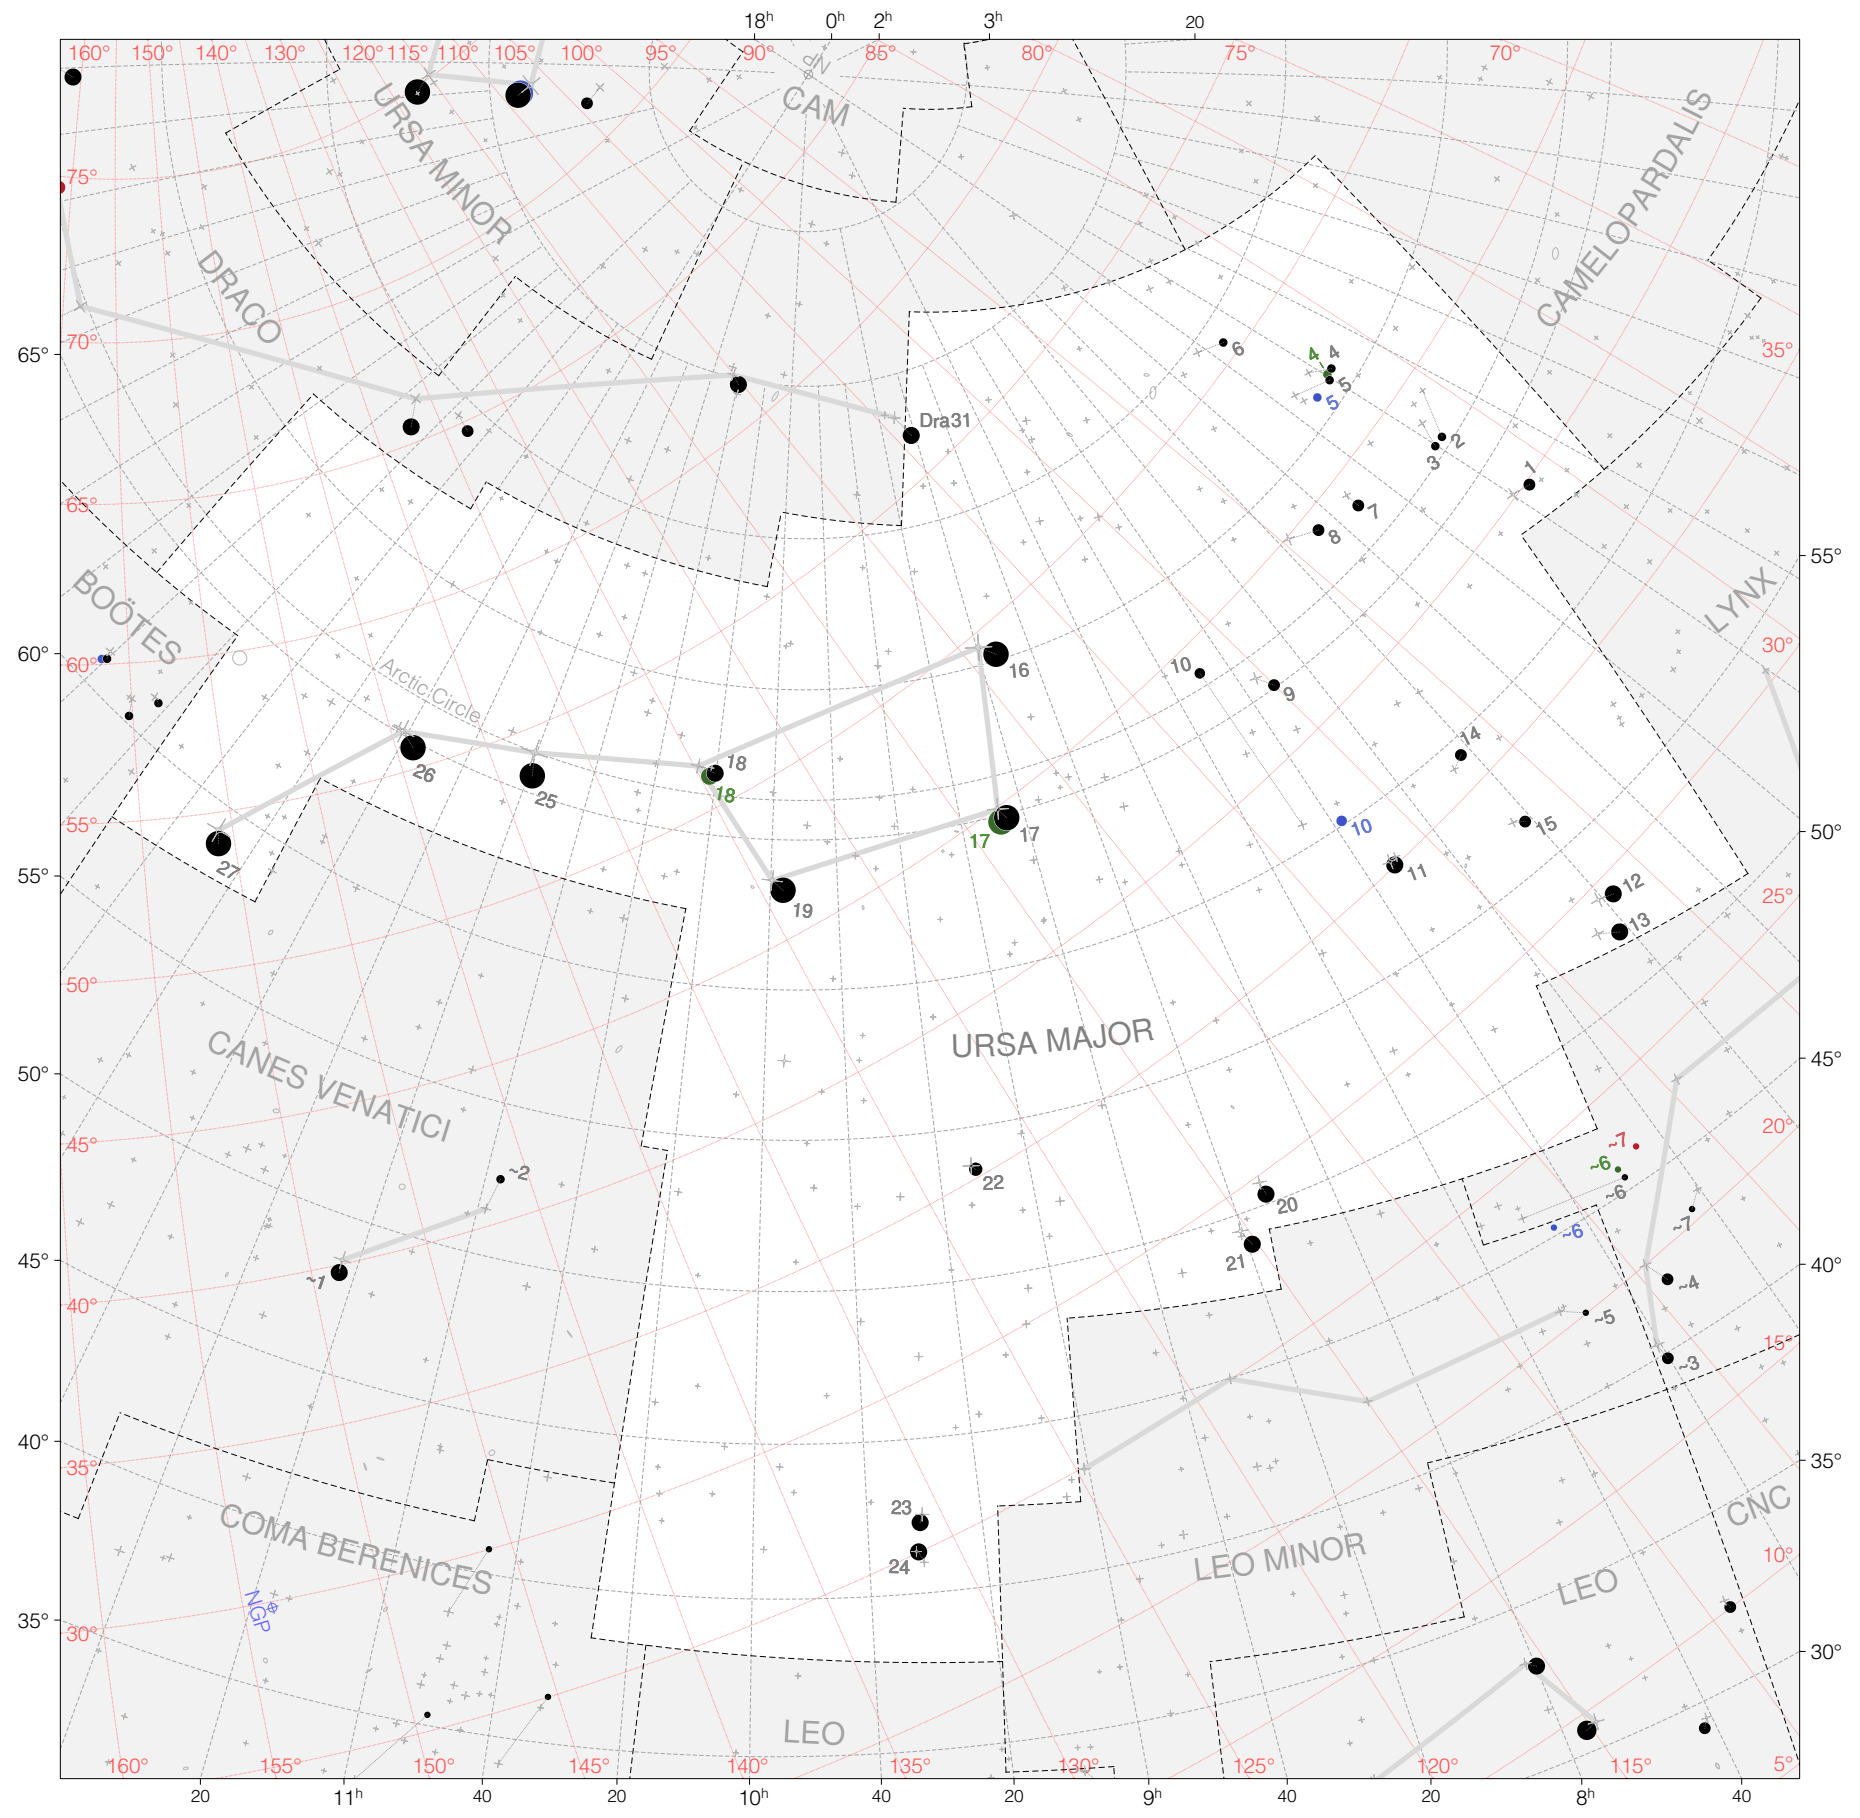

Ptolemy Stars in Ursa Major

Magnitudes: 1 2 3 4 5 6

Versions: t p m b

Scale at center: 0° 2° 4°