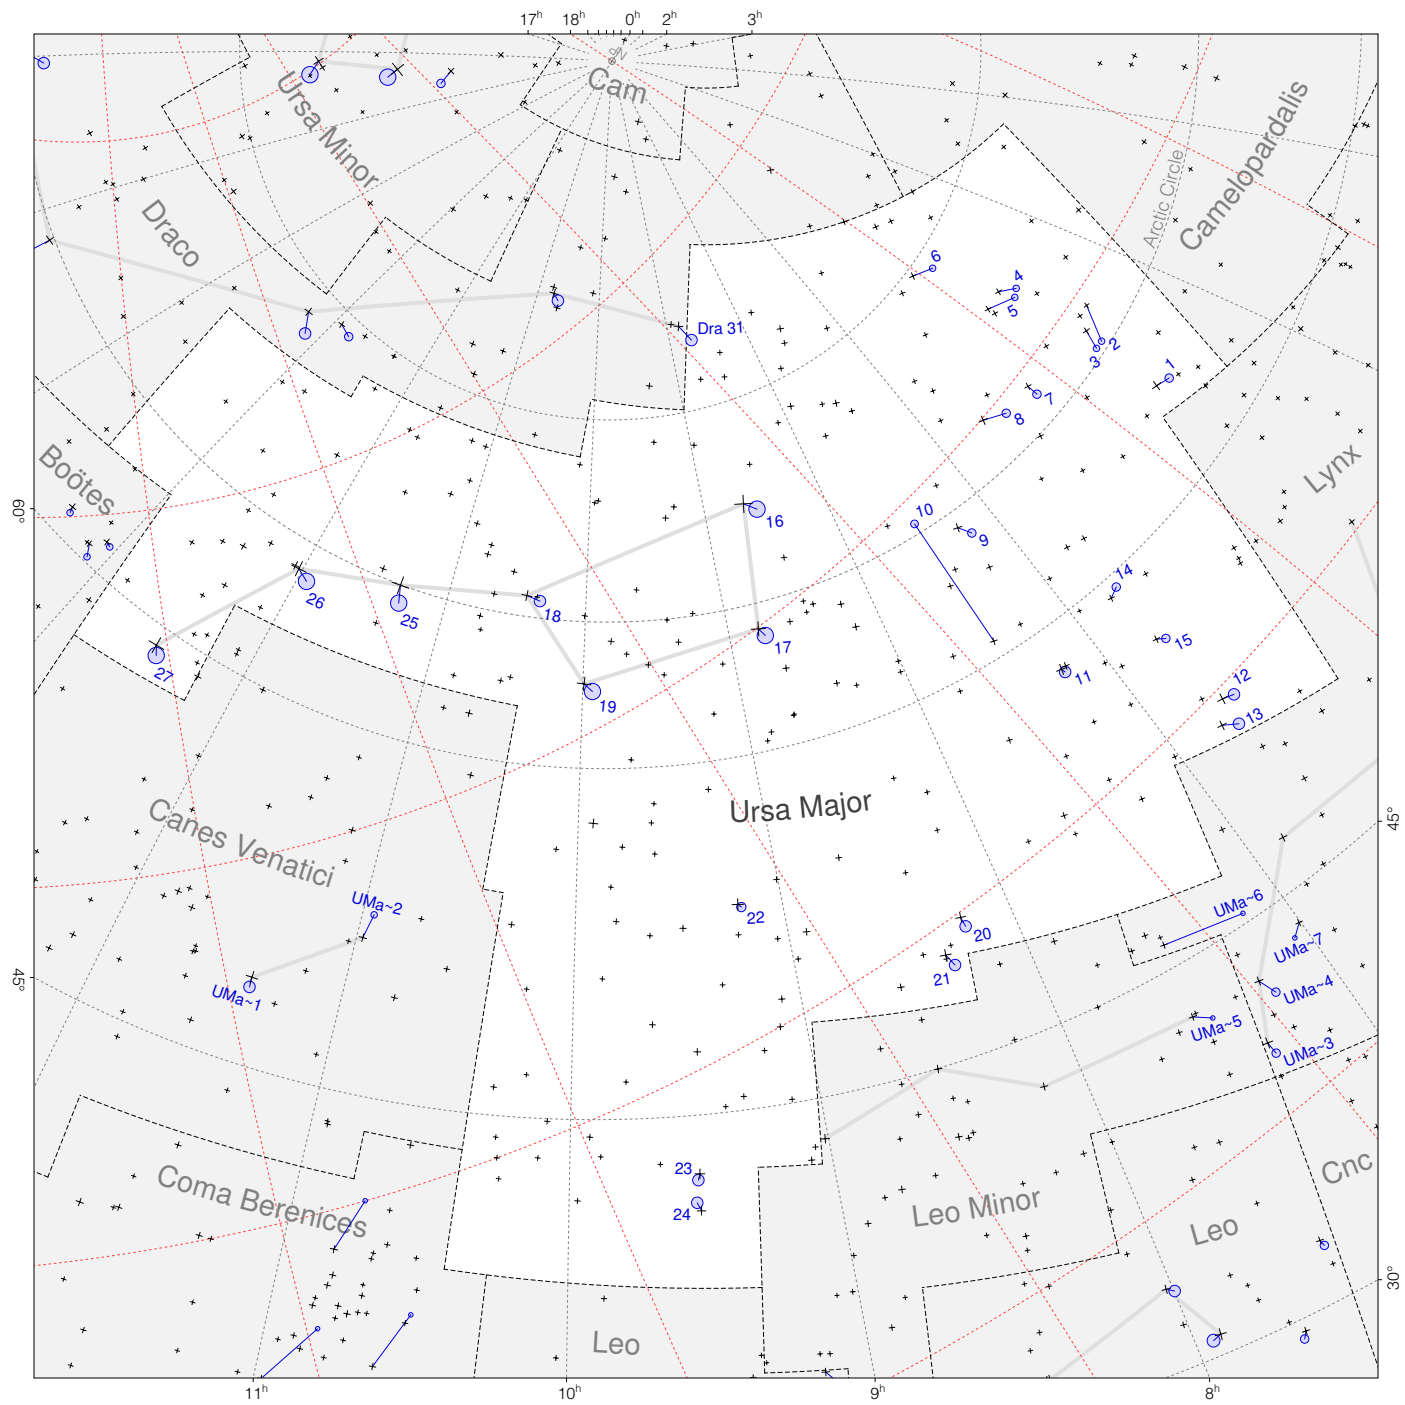

# Ptolemy stars in Ursa Major

Magnitudes:   
1 2 3 4 5 6 7

Scale at center:  0° 2° 4°