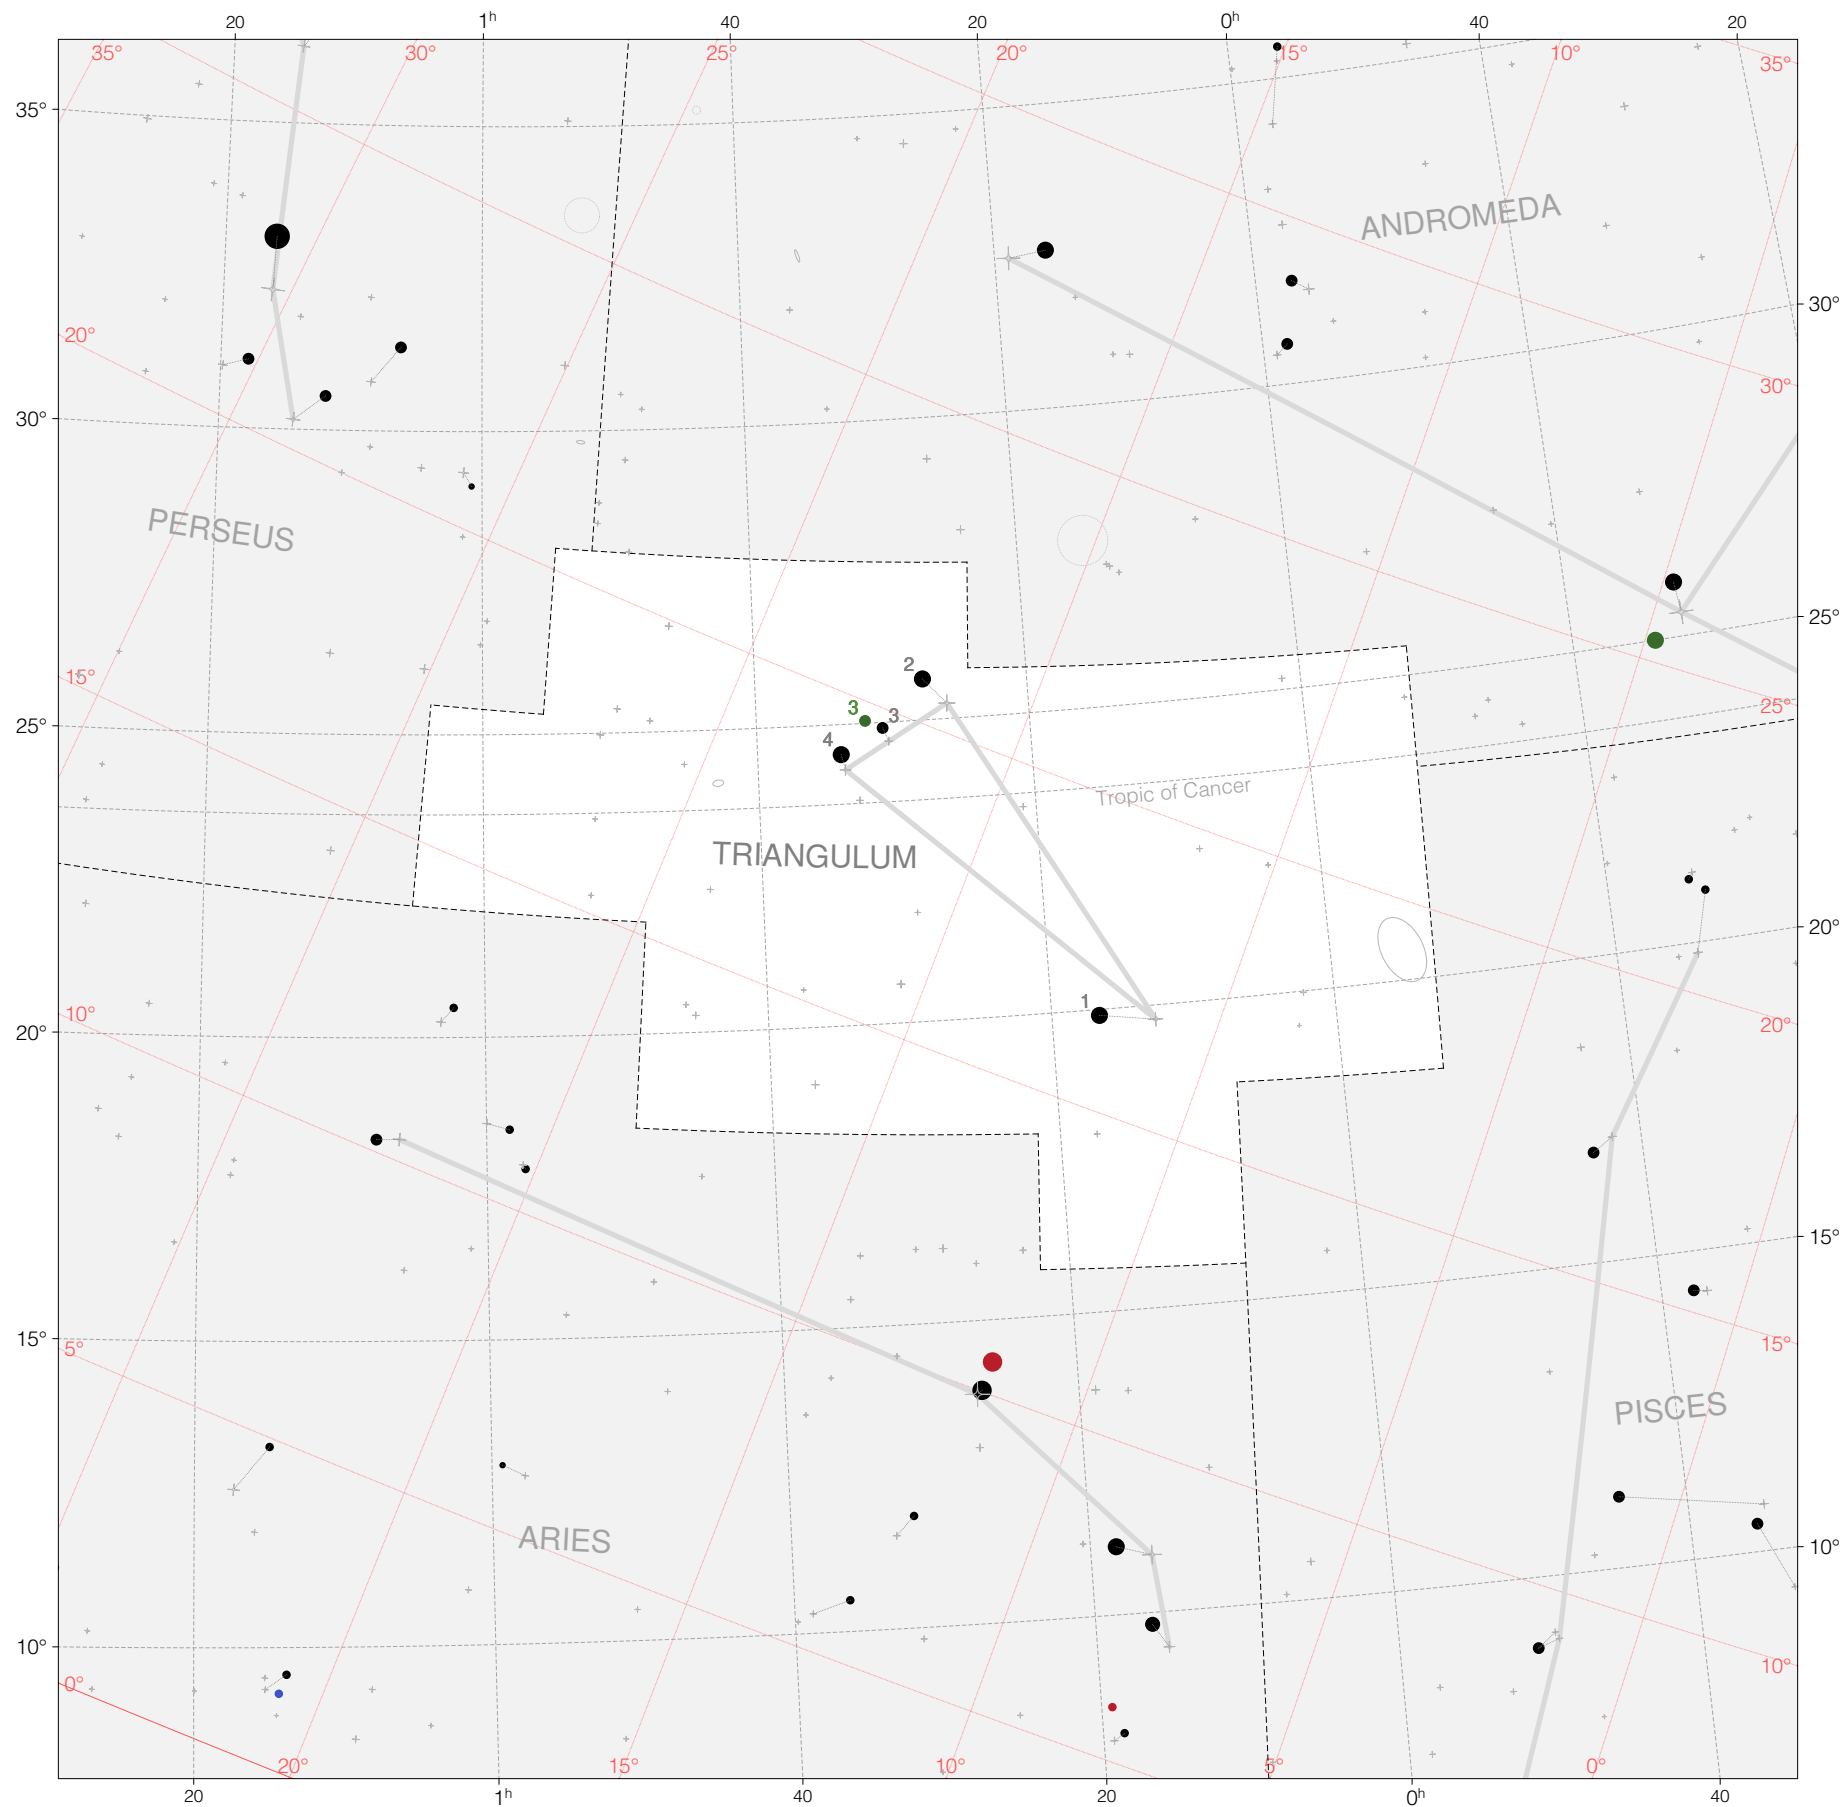

# Ptolemy Stars in Triangulum

Magnitudes: 1 2 3 4 5 6

Versions: t p m b

Scale at center: 0° 2° 4°