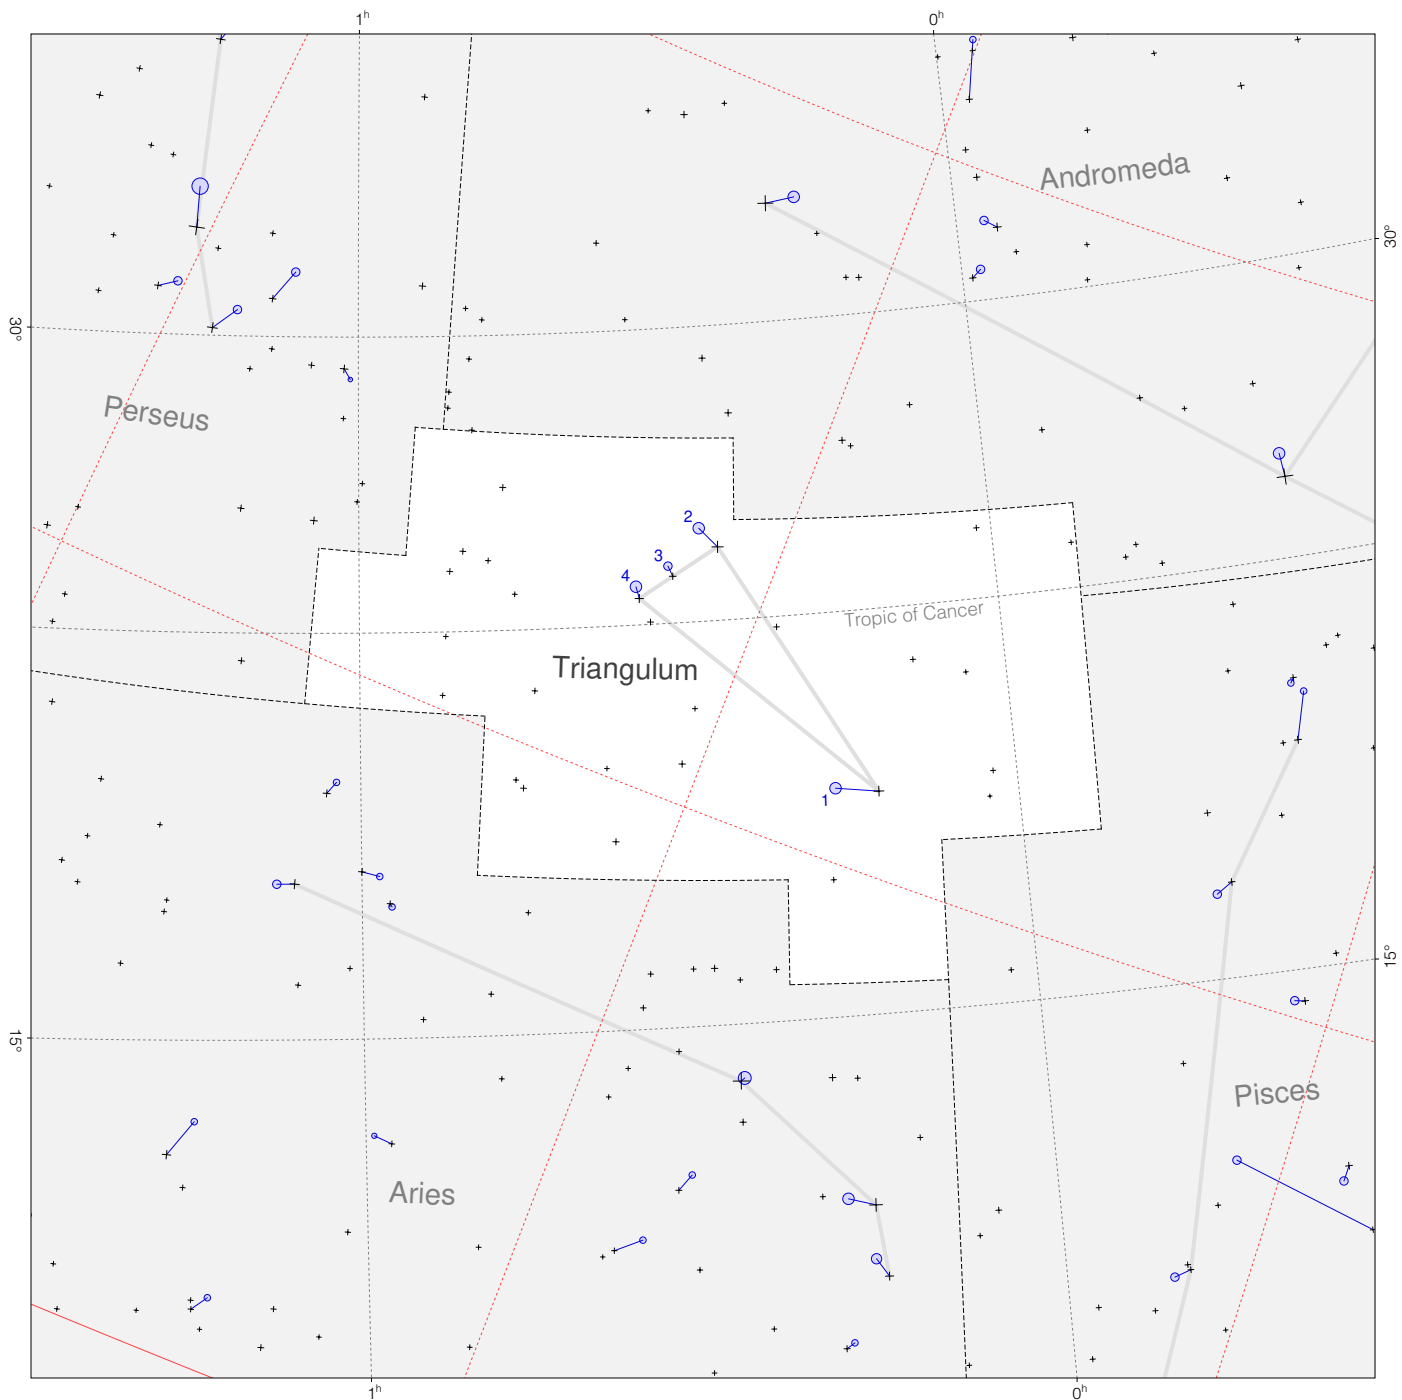

Ptolemy stars in Triangulum

Magnitudes: 
1 2 3 4 5 6 7

Scale at center:  0° 2° 4°