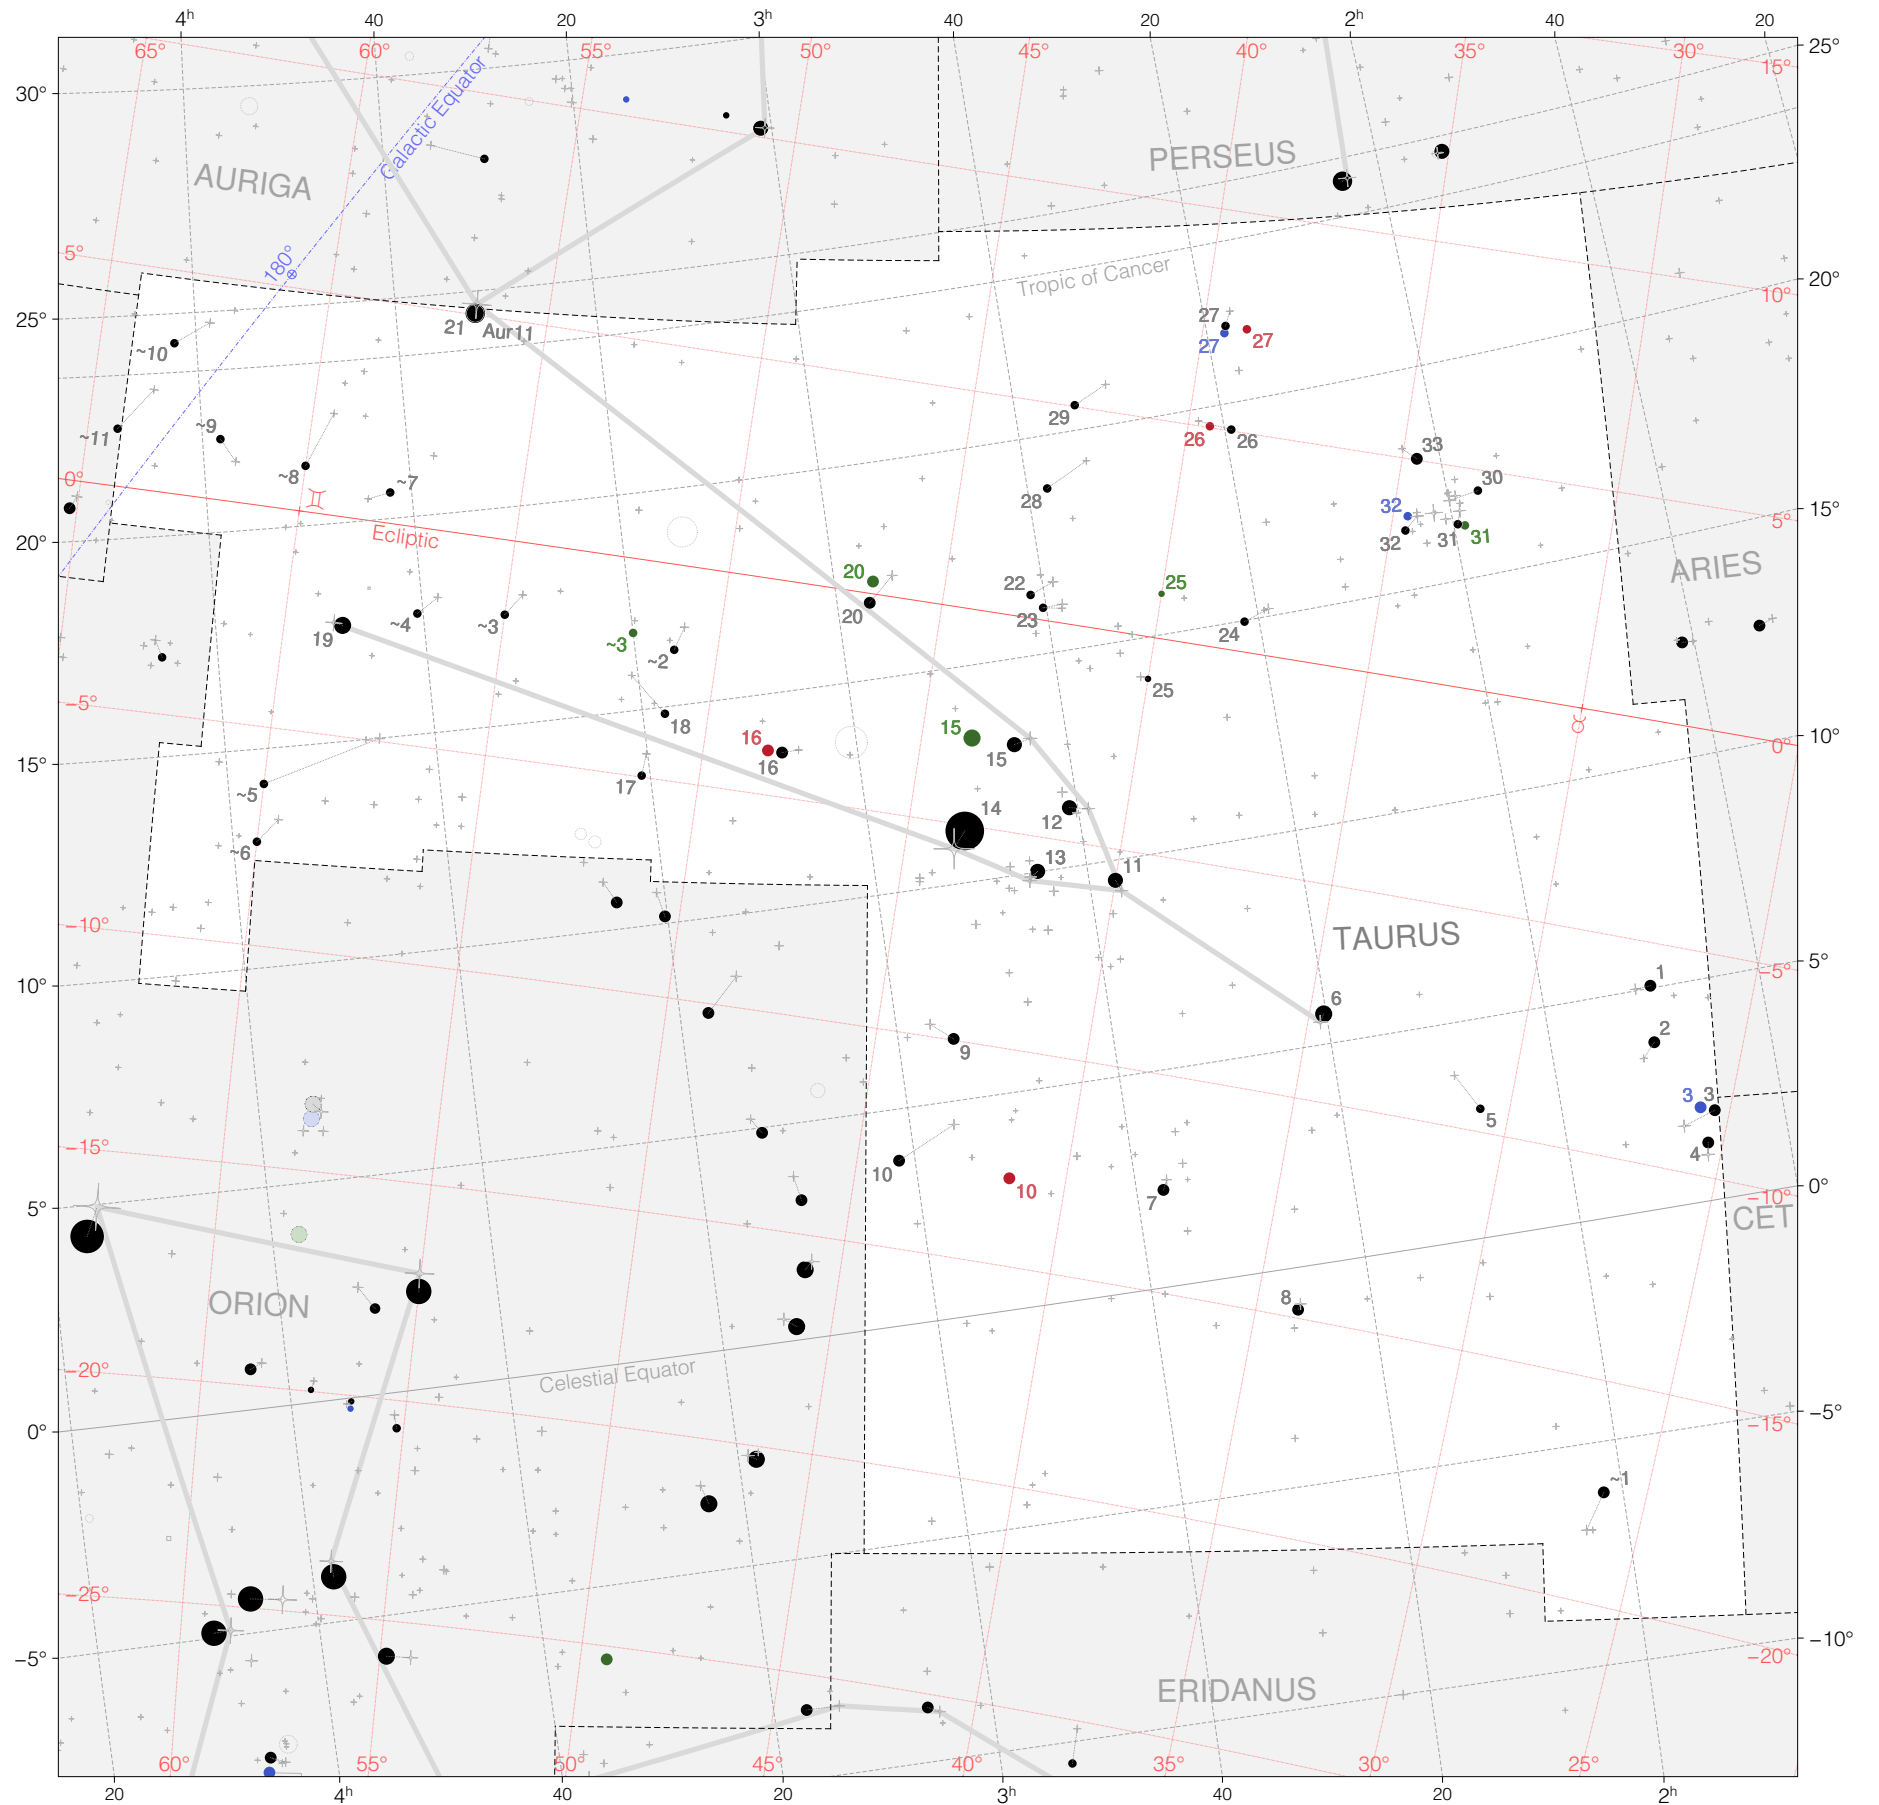

Ptolemy Stars in Taurus

Magnitudes: 1 2 3 4 5 6

Versions: t p m b

Scale at center: 0° 2° 4°