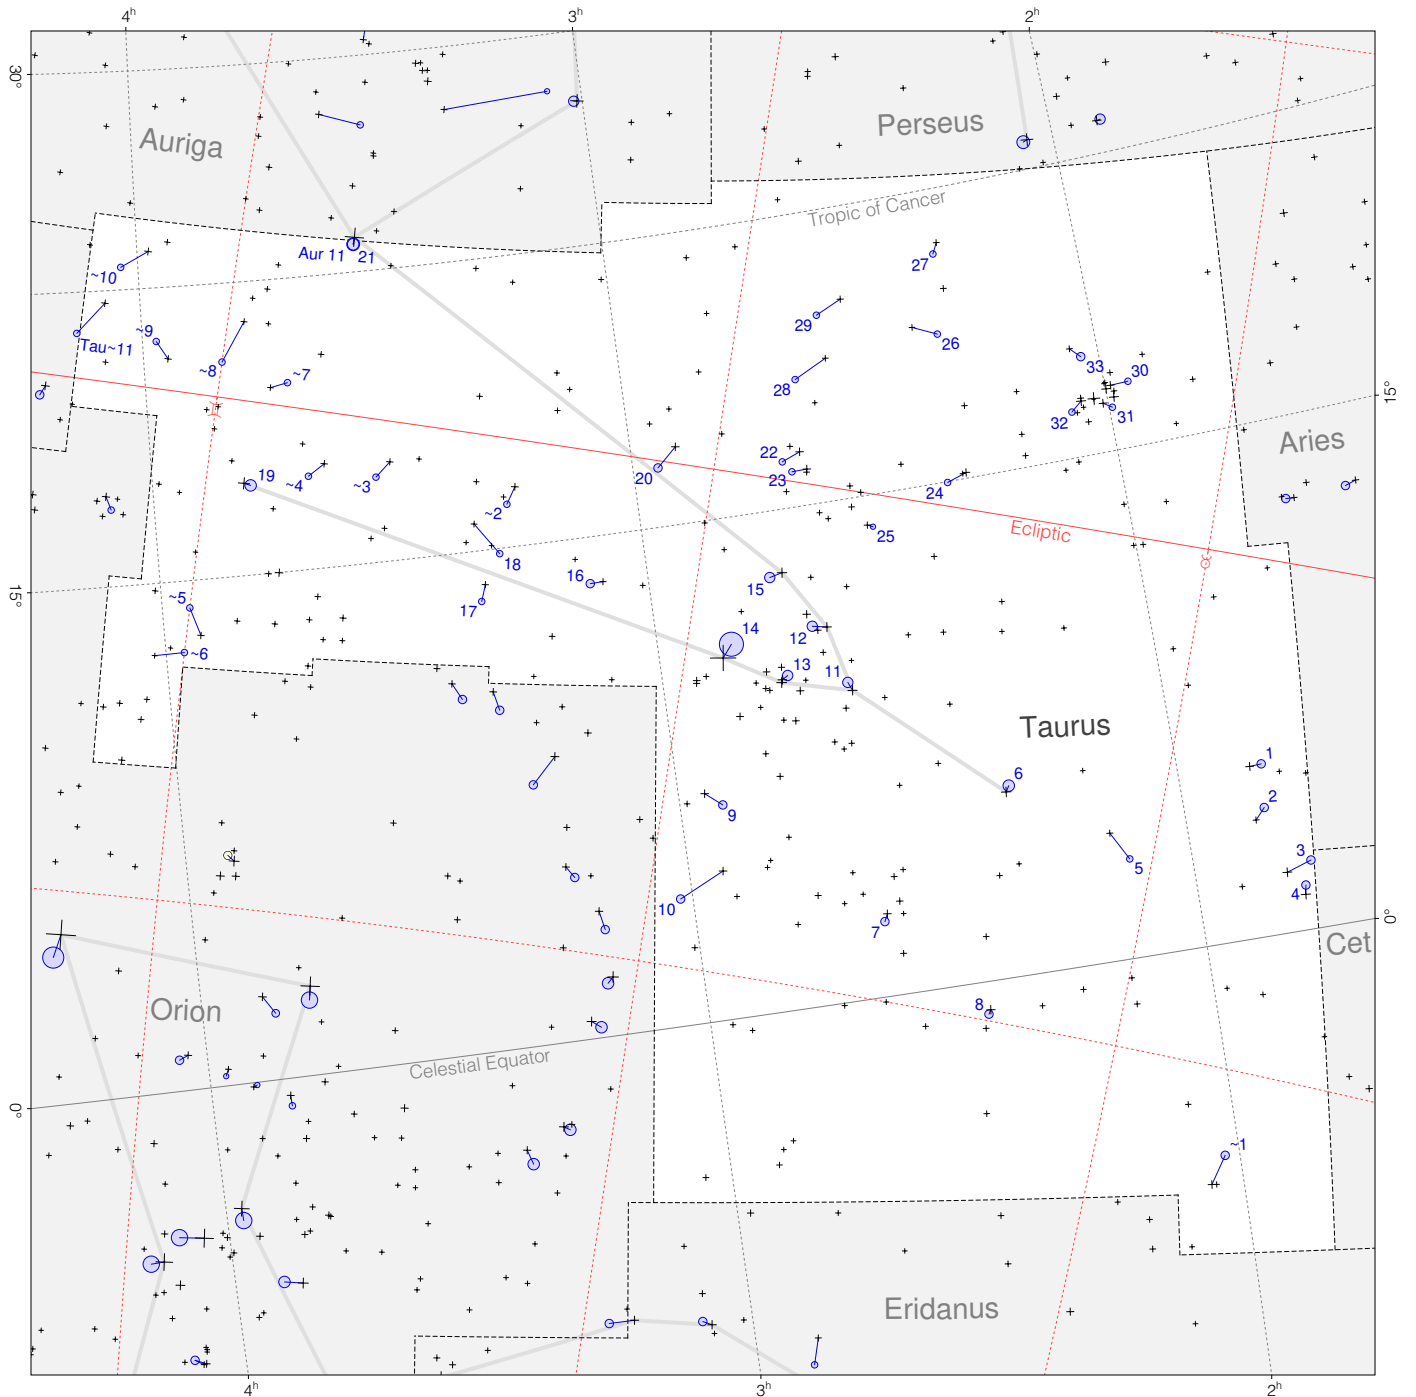

Ptolemy stars in Taurus

Magnitudes: 
1 2 3 4 5 6 7

Scale at center: 