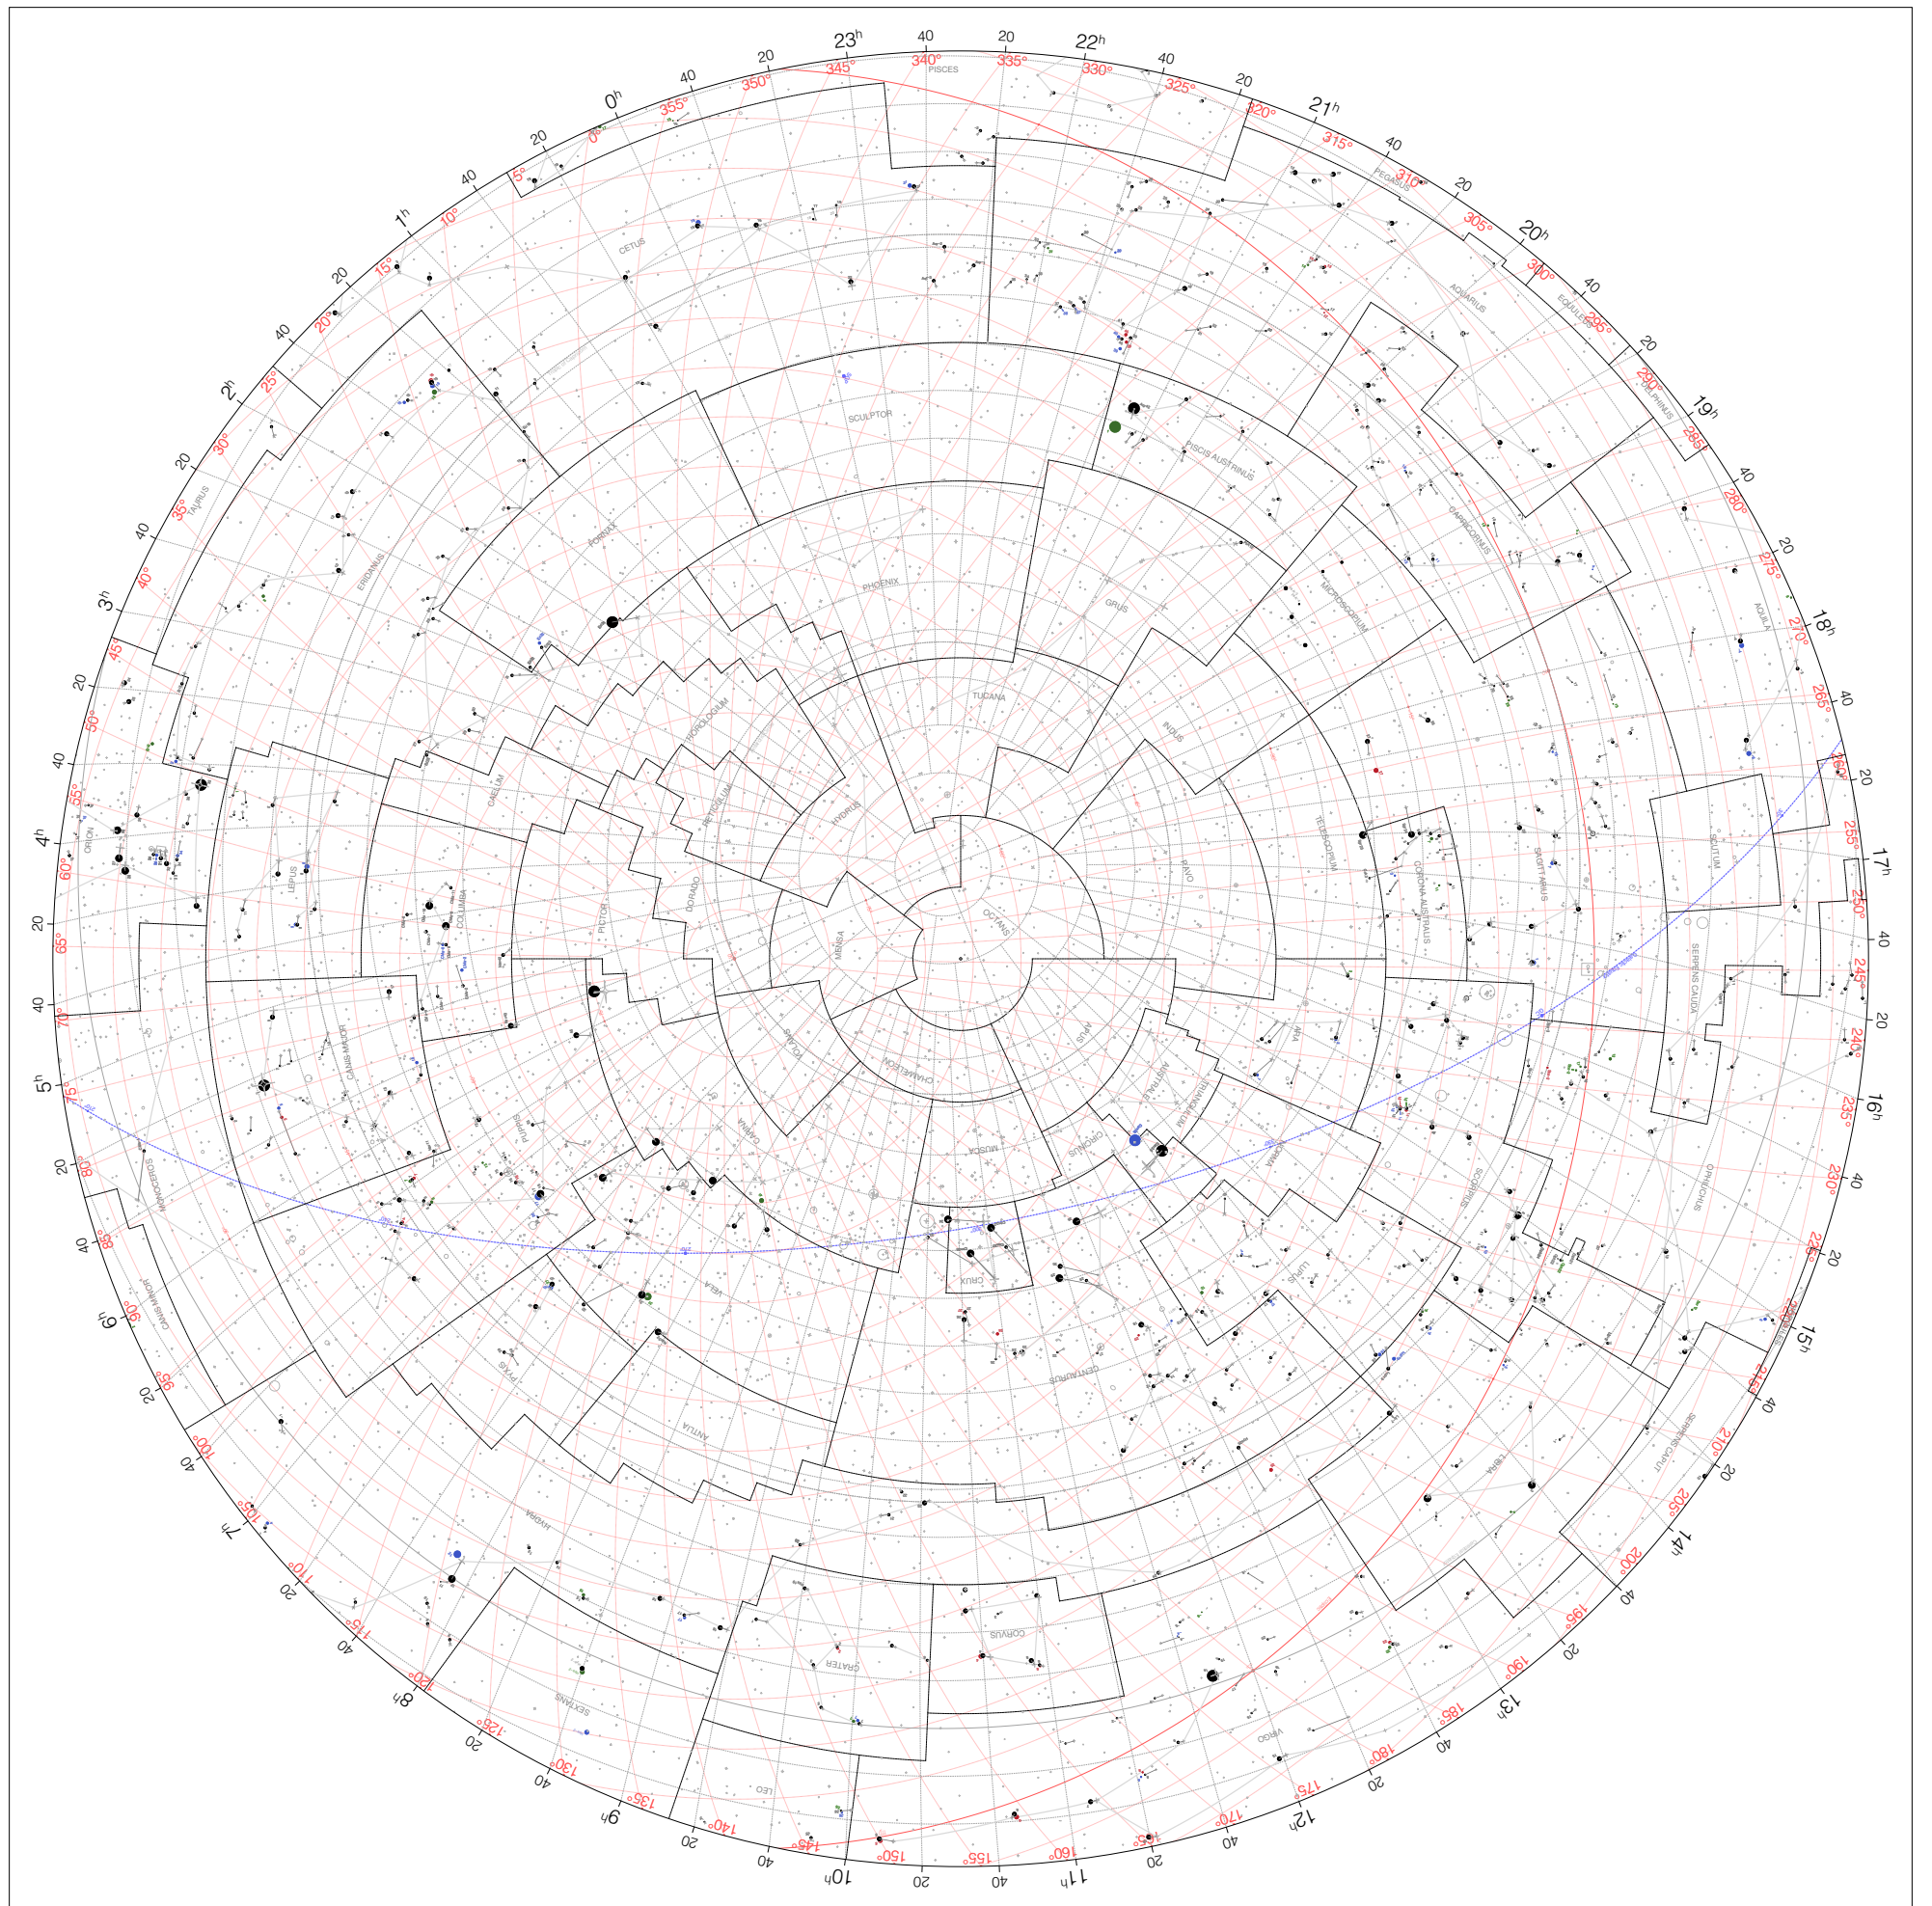

Ptolemy Stars - Southern hemisphere

Magnitudes: ●●●●●
1 2 3 4 5 6

Versions: ● ● ● ●
t p m b

Coordinates: JD 1,771,298 (137 CE)