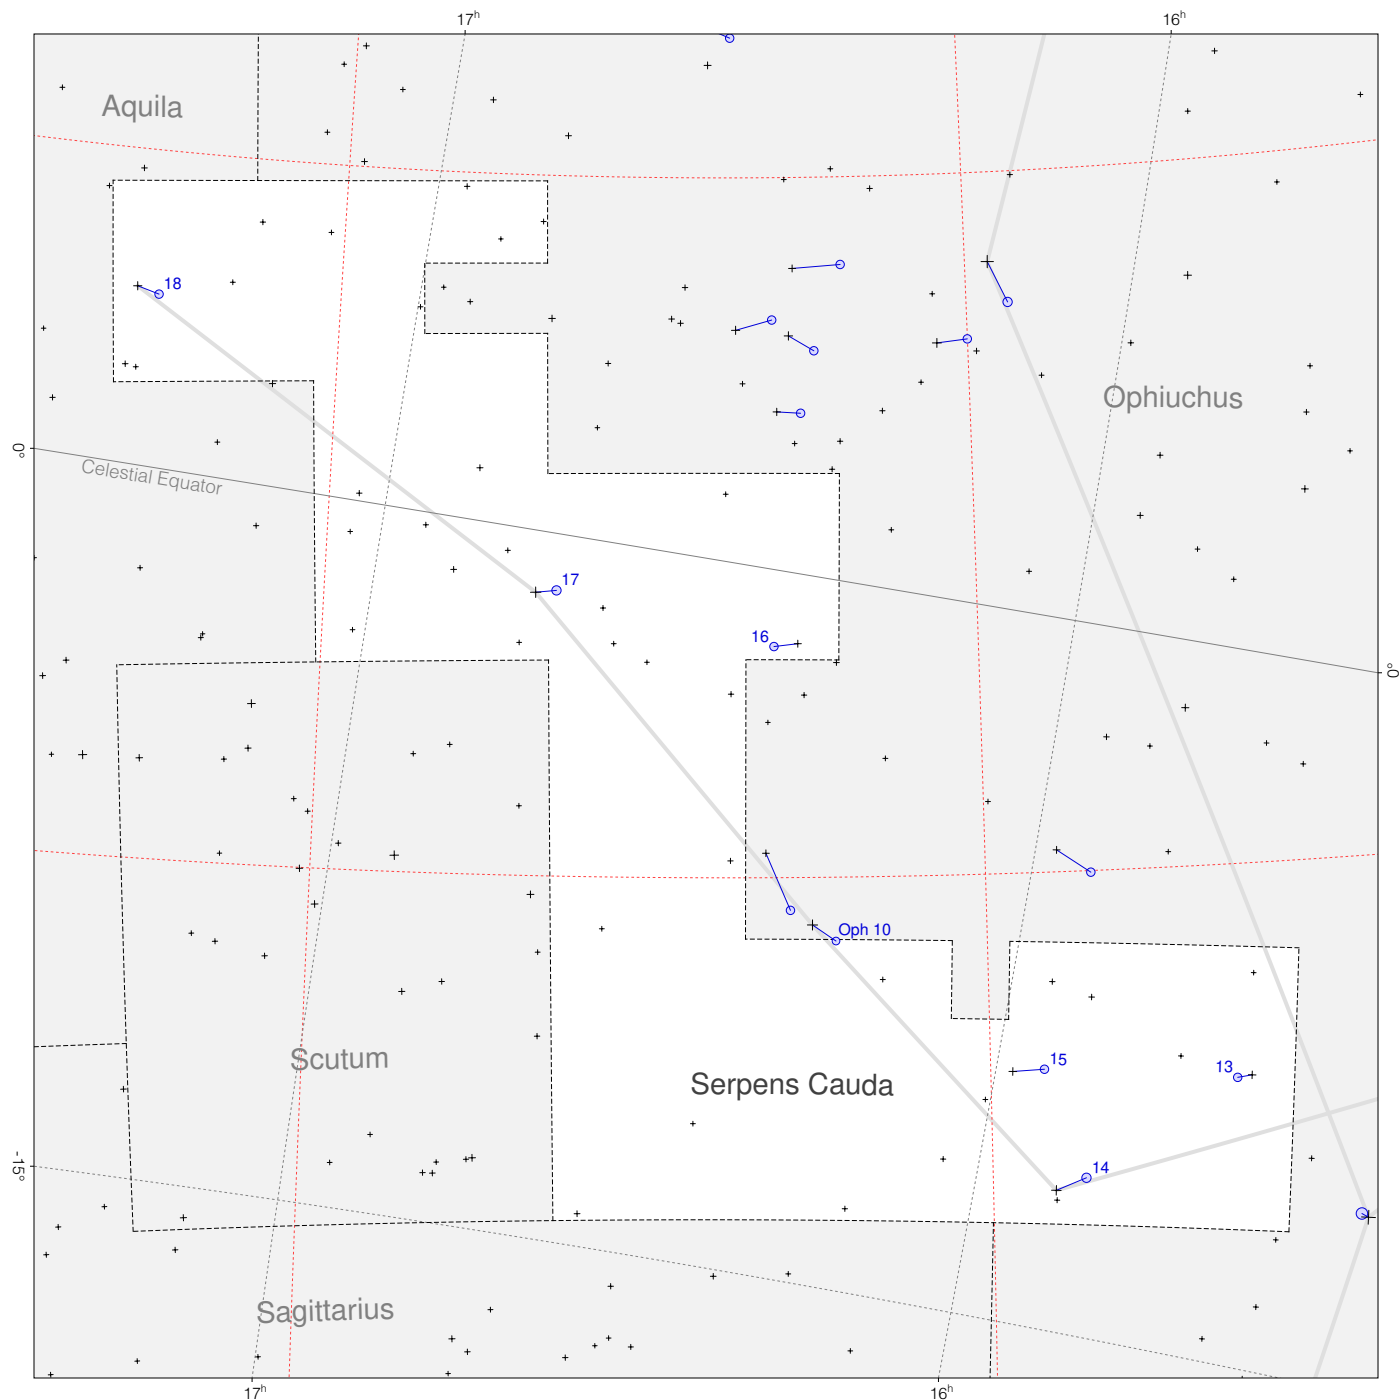

Ptolemy stars in Serpens Cauda

Magnitudes: 1 2 3 4 5 6 7

Scale at center: 0° 2° 4°