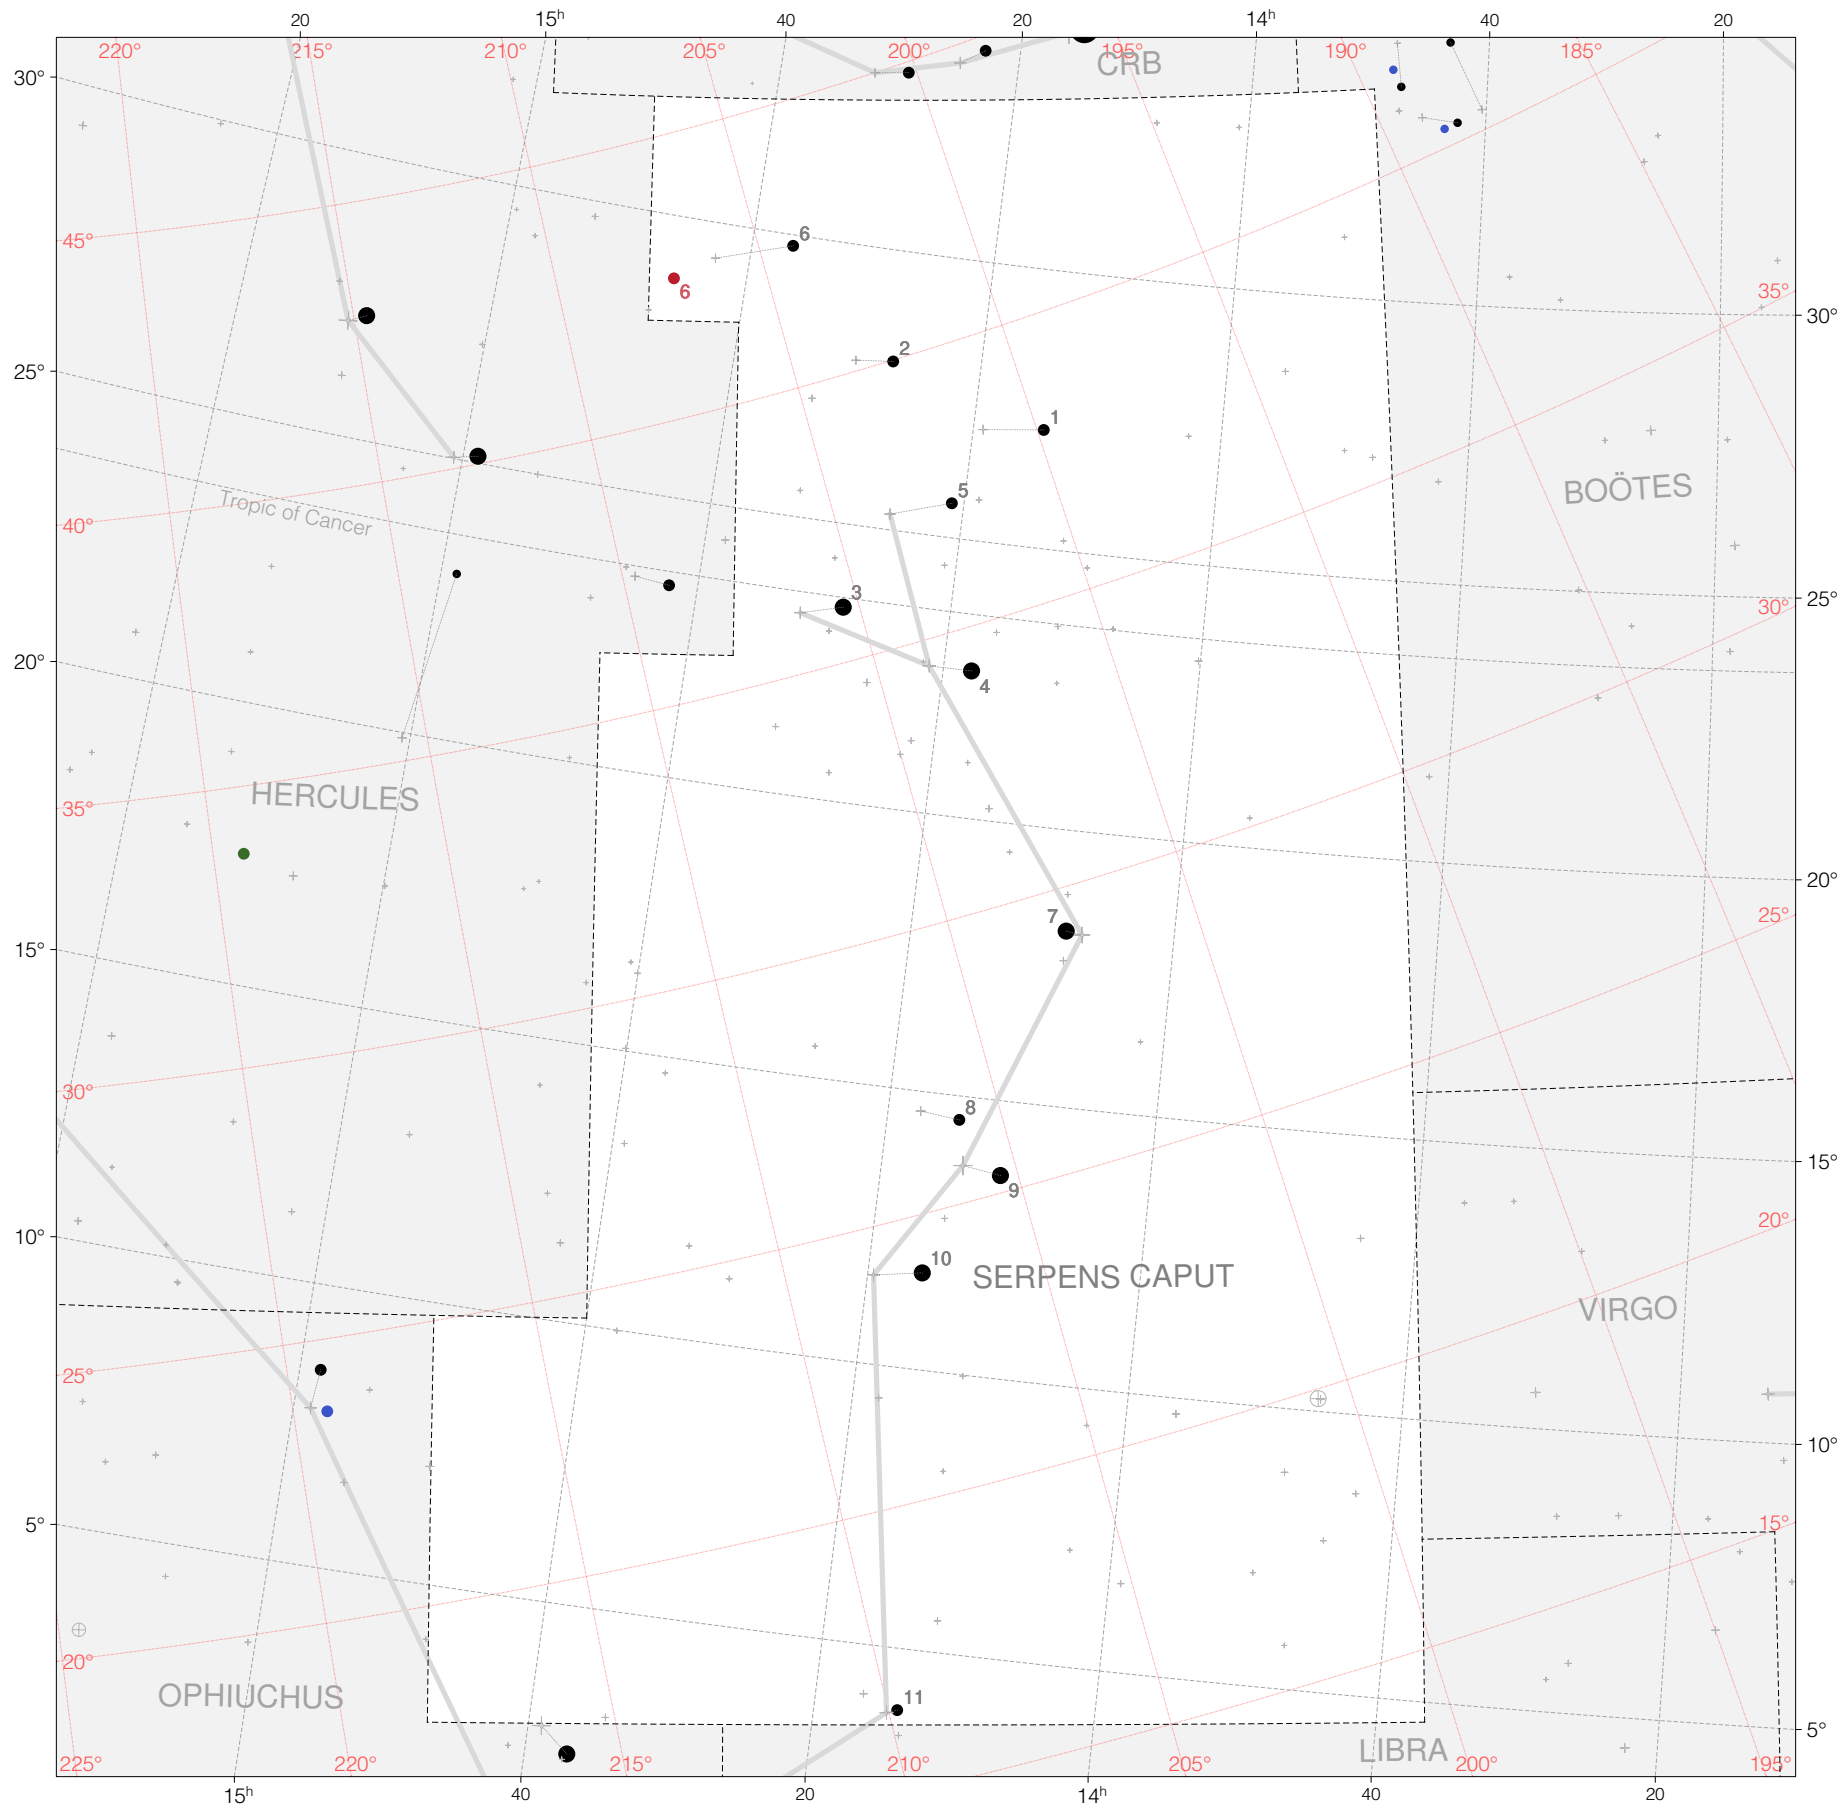

# Ptolemy Stars in Serpens Caput

Magnitudes:  1 2 3 4 5 6

Versions:  t p m b

Scale at center:  0° 2° 4°