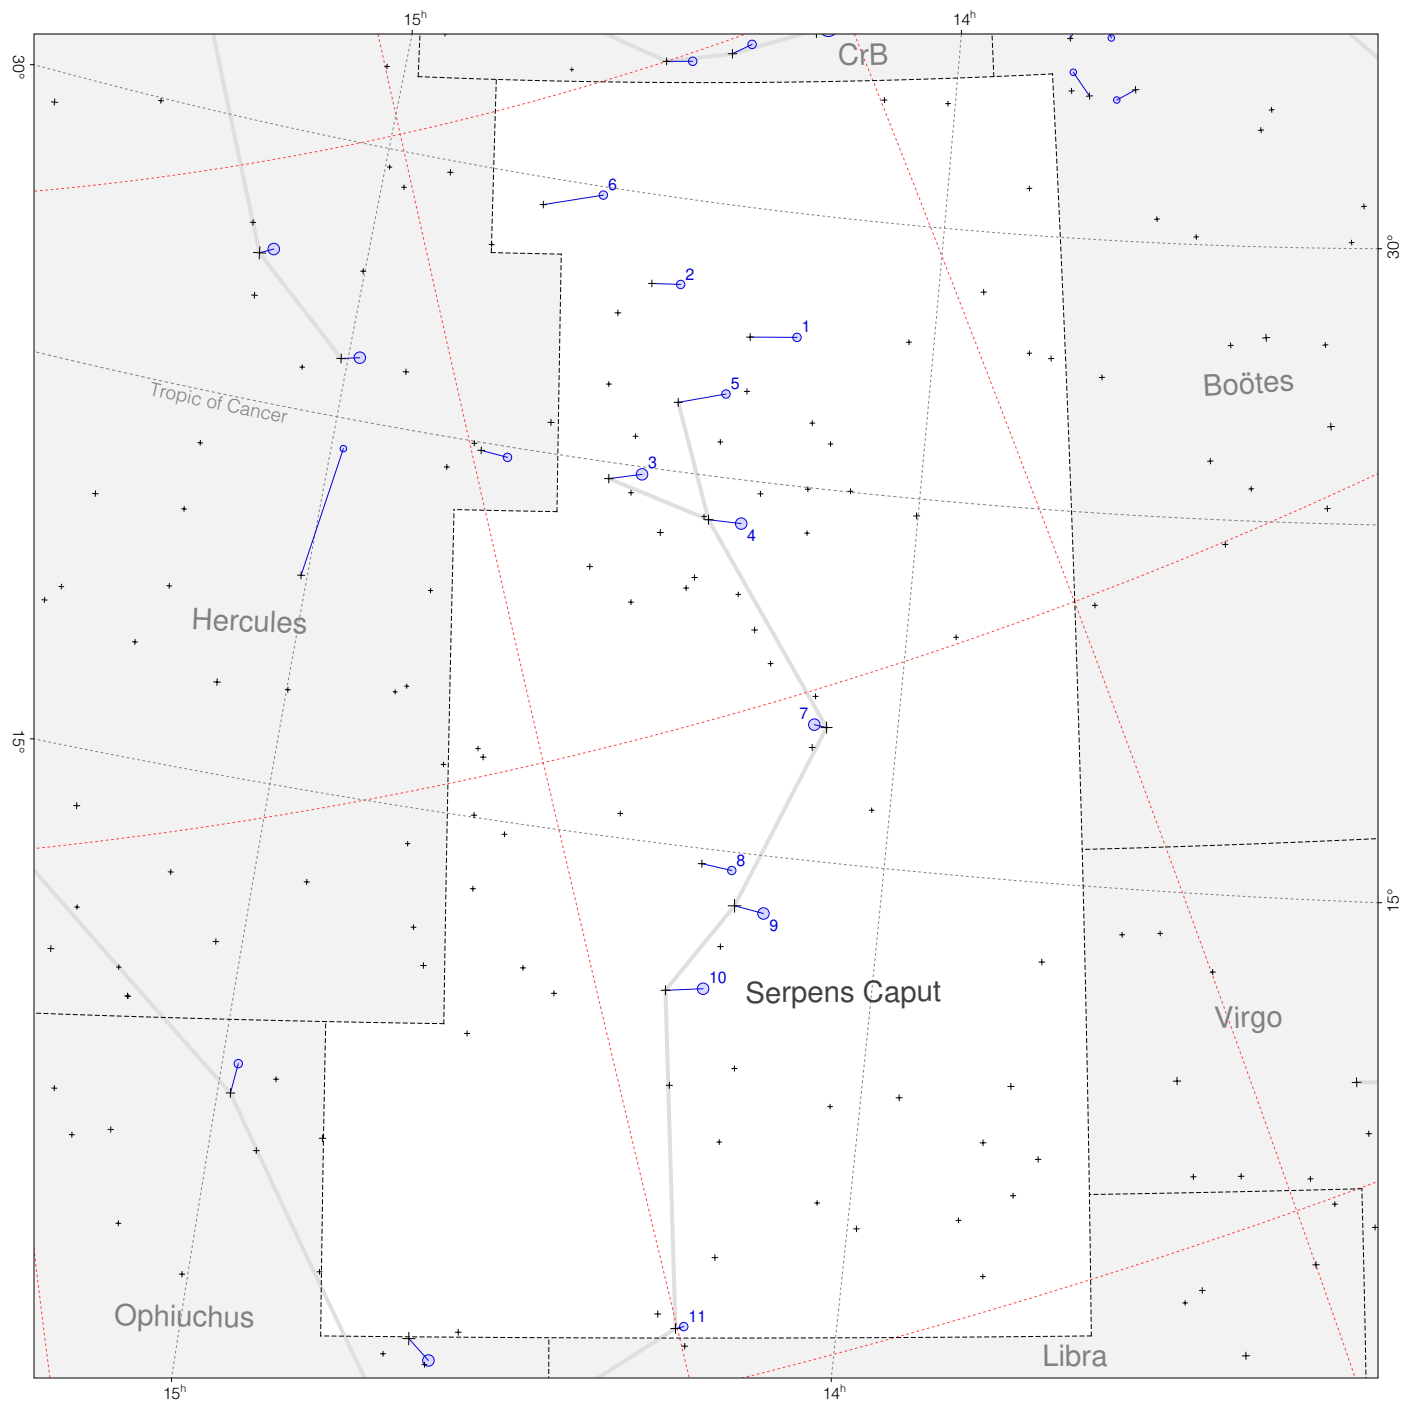

Ptolemy stars in Serpens Caput

Magnitudes: 
1 2 3 4 5 6 7

Scale at center: 