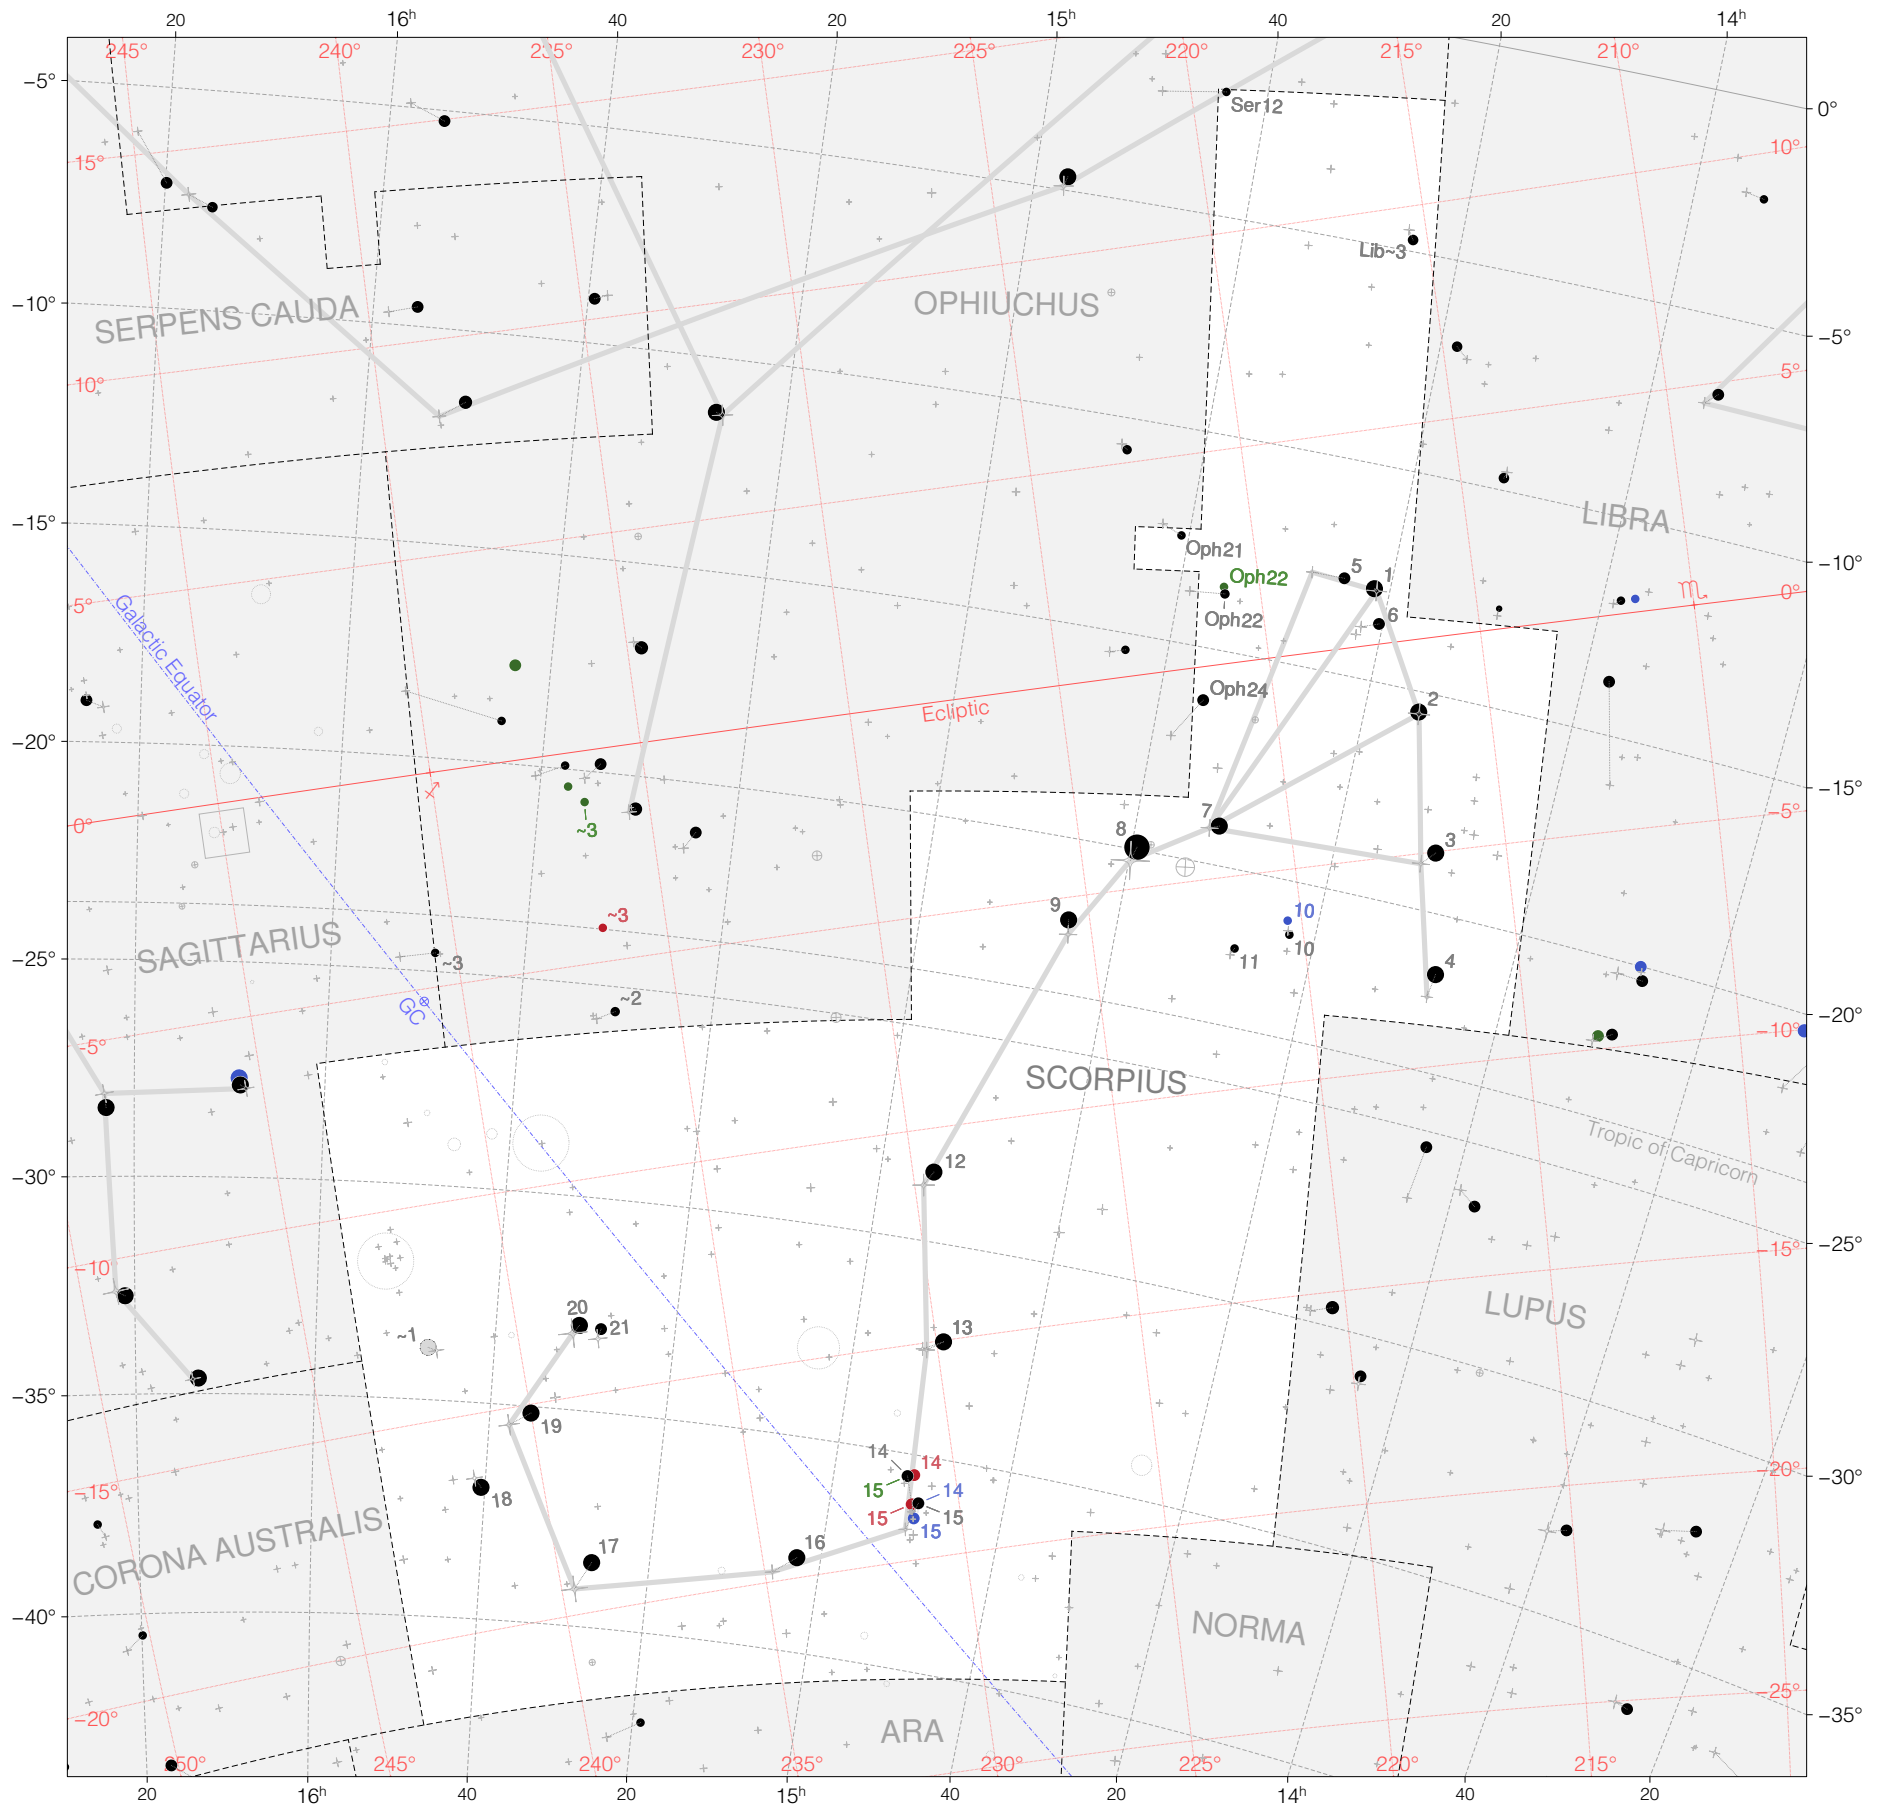

# Ptolemy Stars in Scorpius

Magnitudes: 1 2 3 4 5 6

Versions: t p m b

Scale at center: 0° 2° 4°