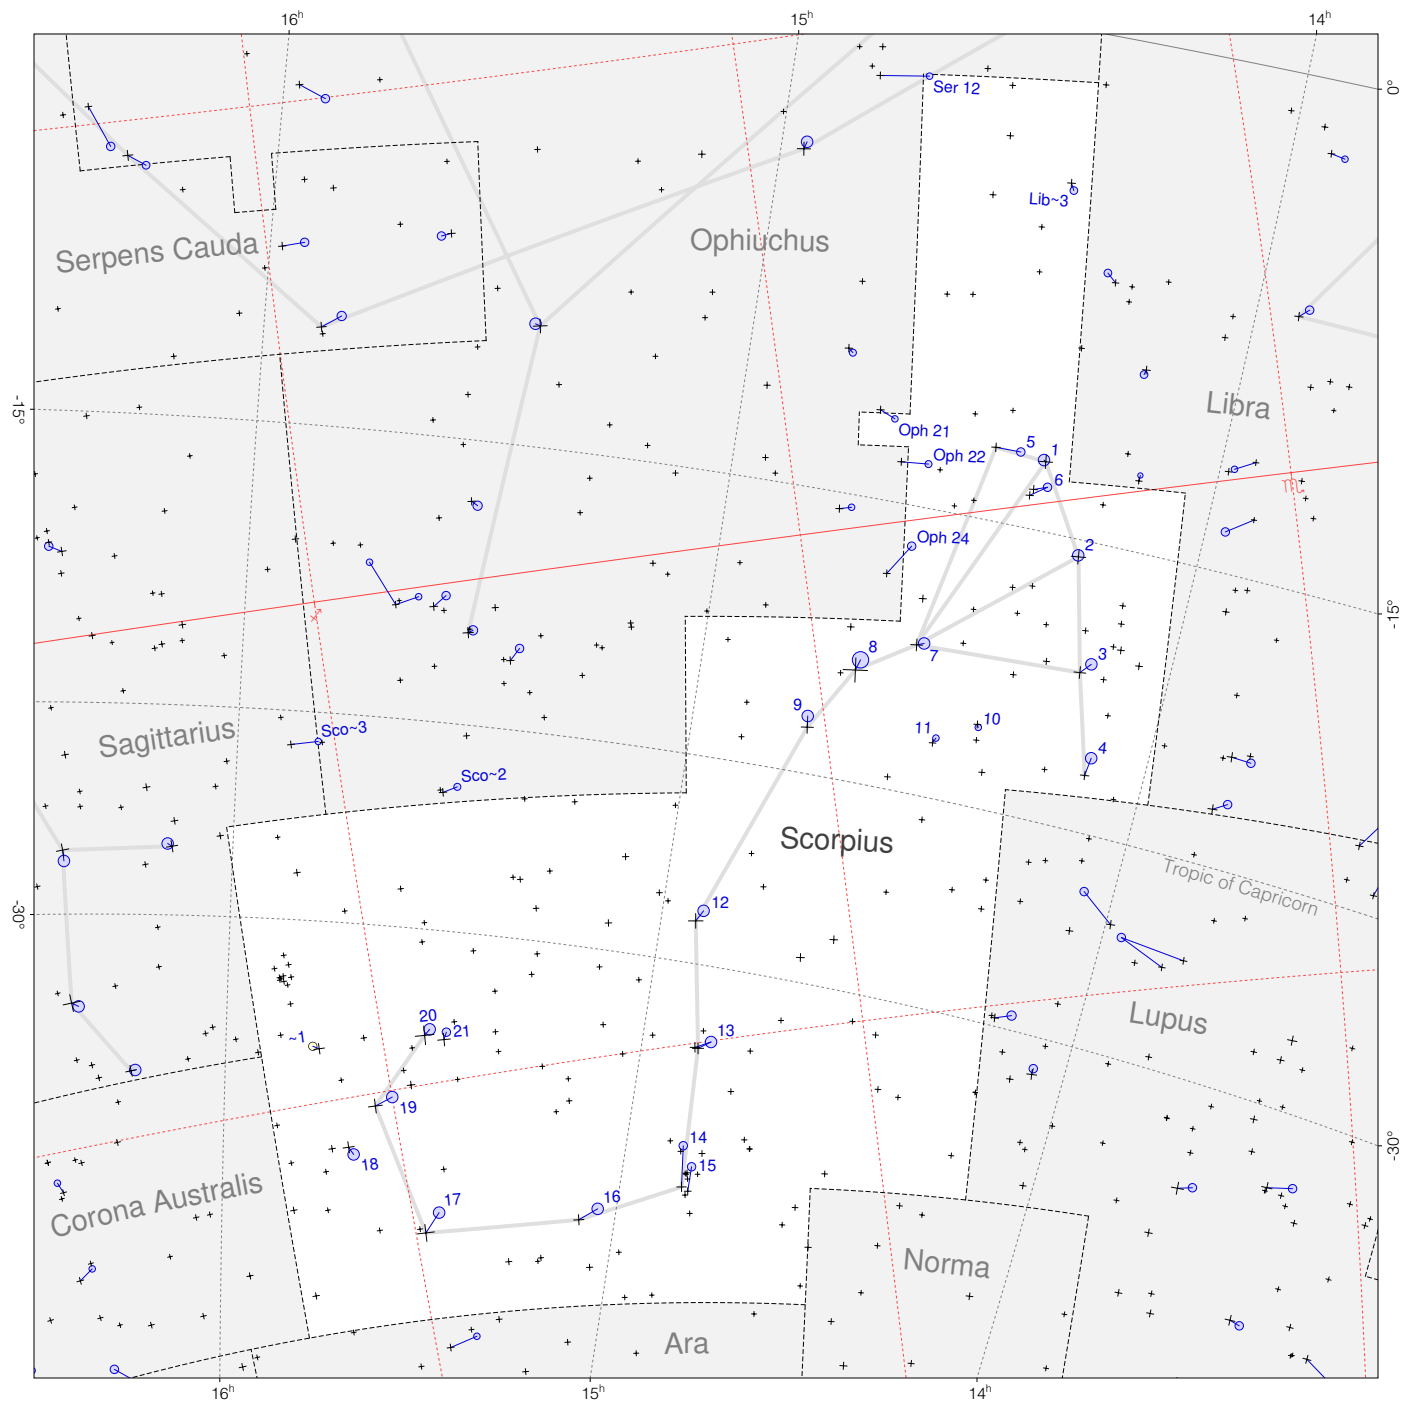

# Ptolemy stars in Scorpius

Magnitudes:   
1 2 3 4 5 6 7

Scale at center:  0° 2° 4°