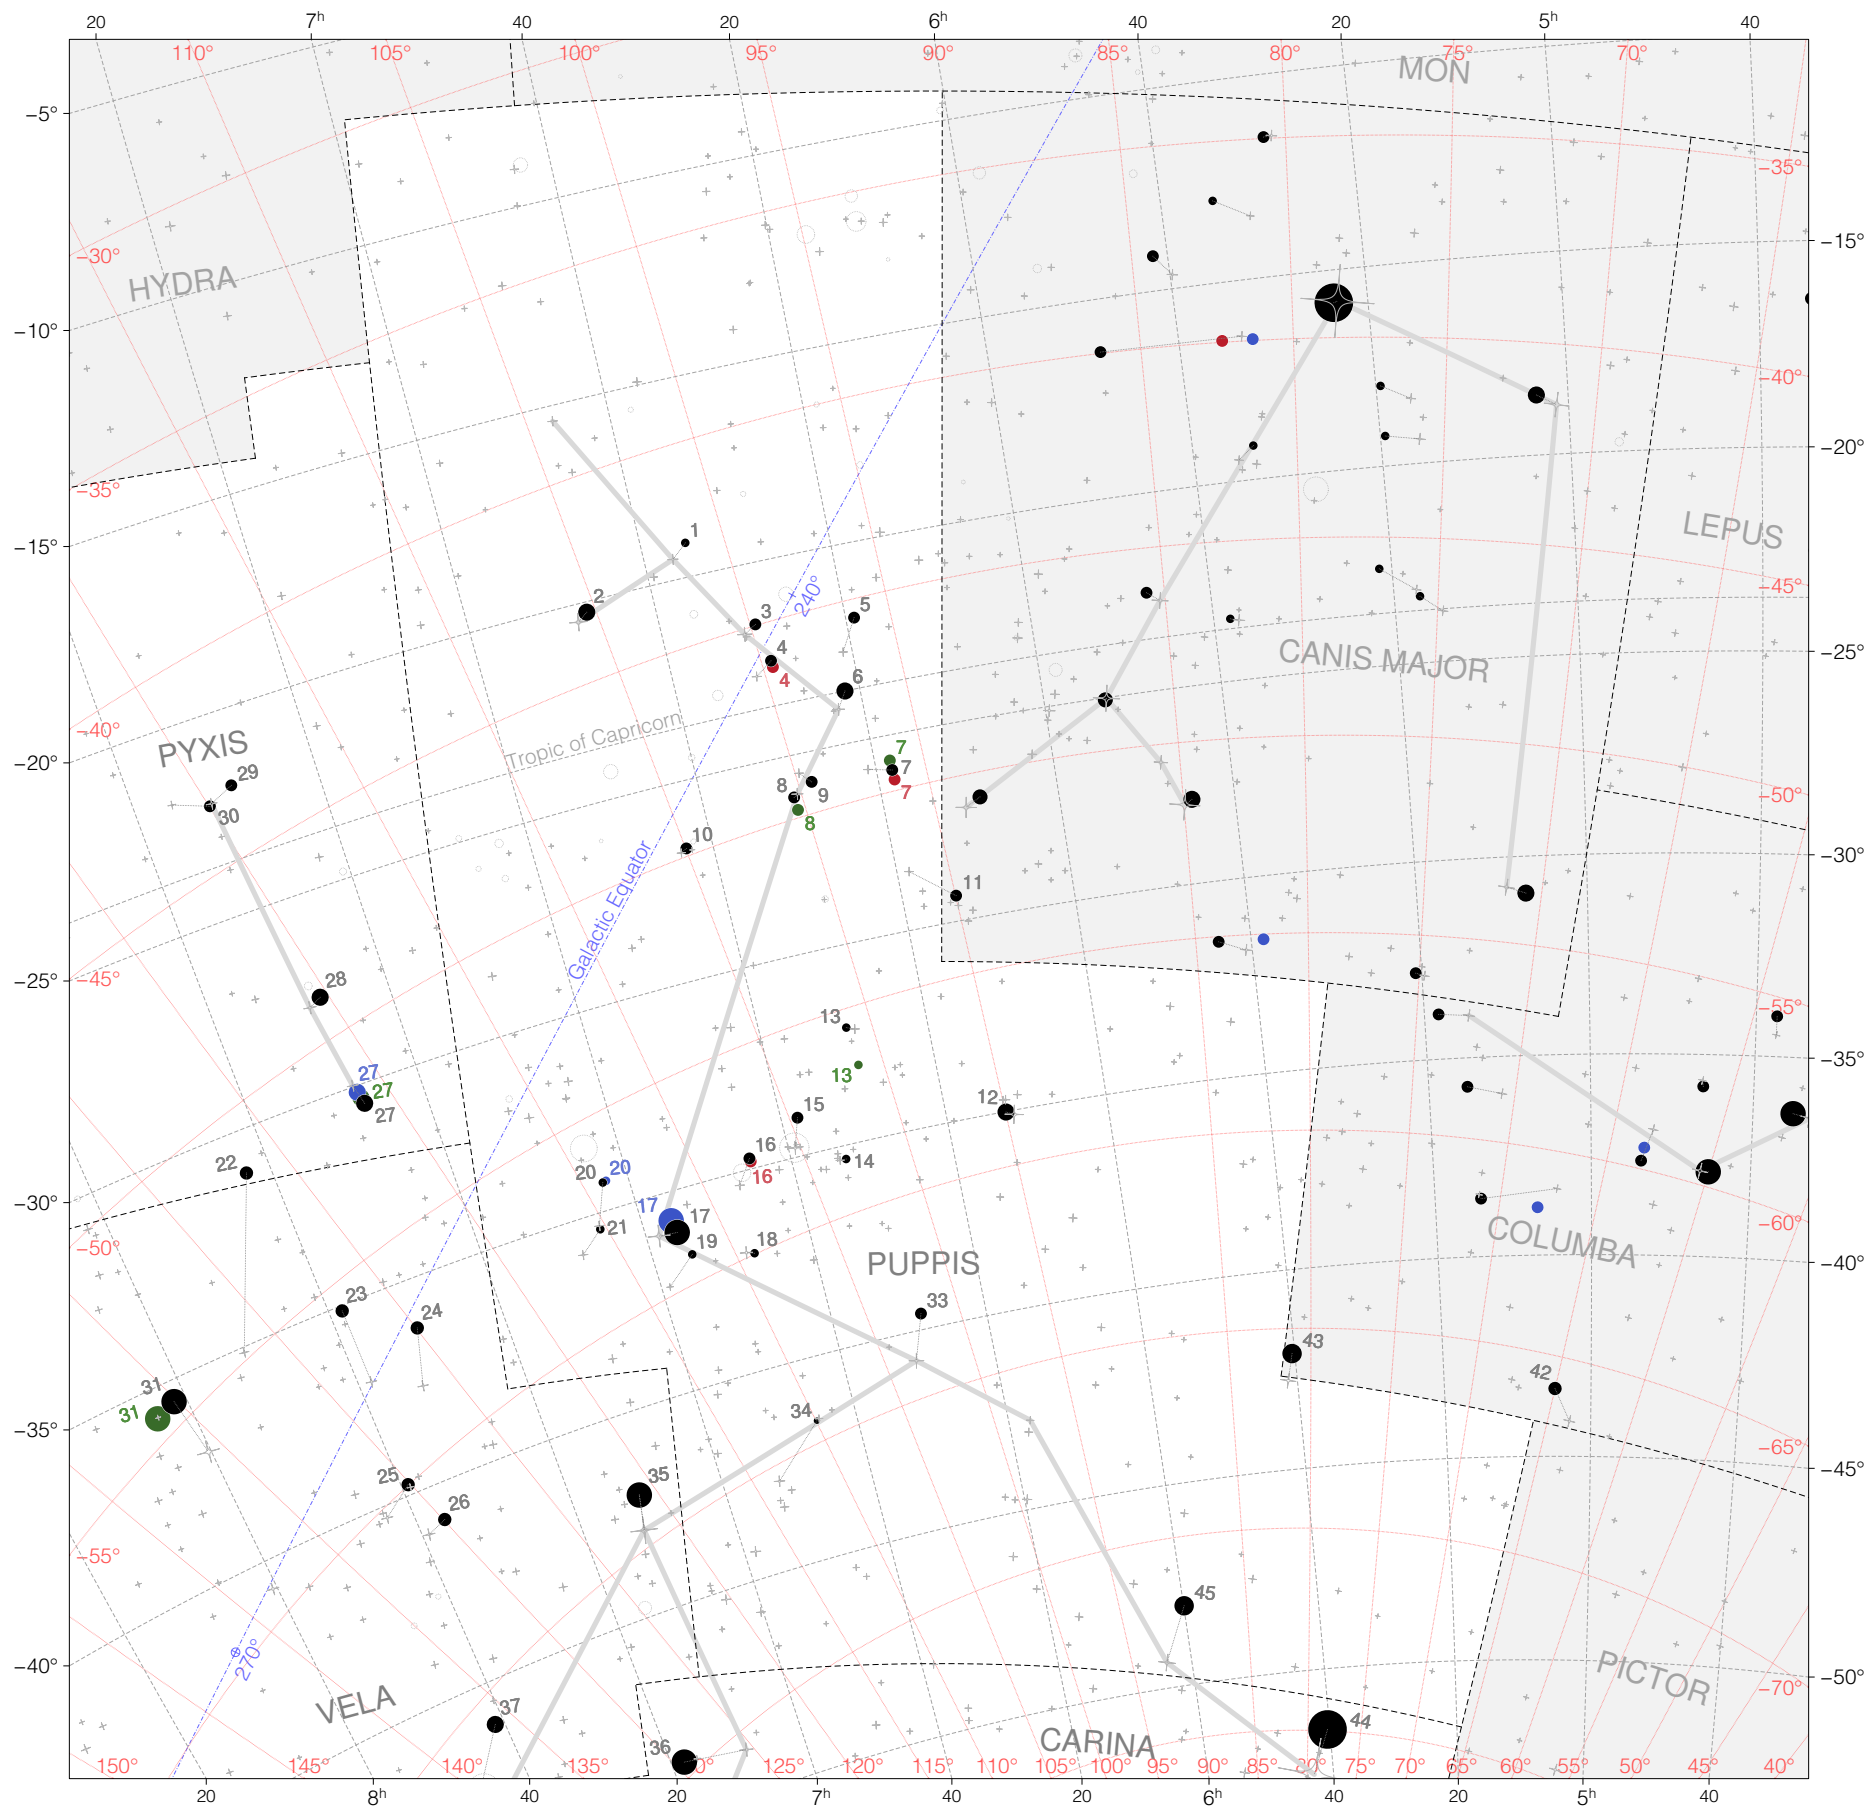

Ptolemy Stars in Argo Navis (Puppis)

Magnitudes: 1 2 3 4 5 6

Versions: t p m b

Scale at center: 0° 2° 4°