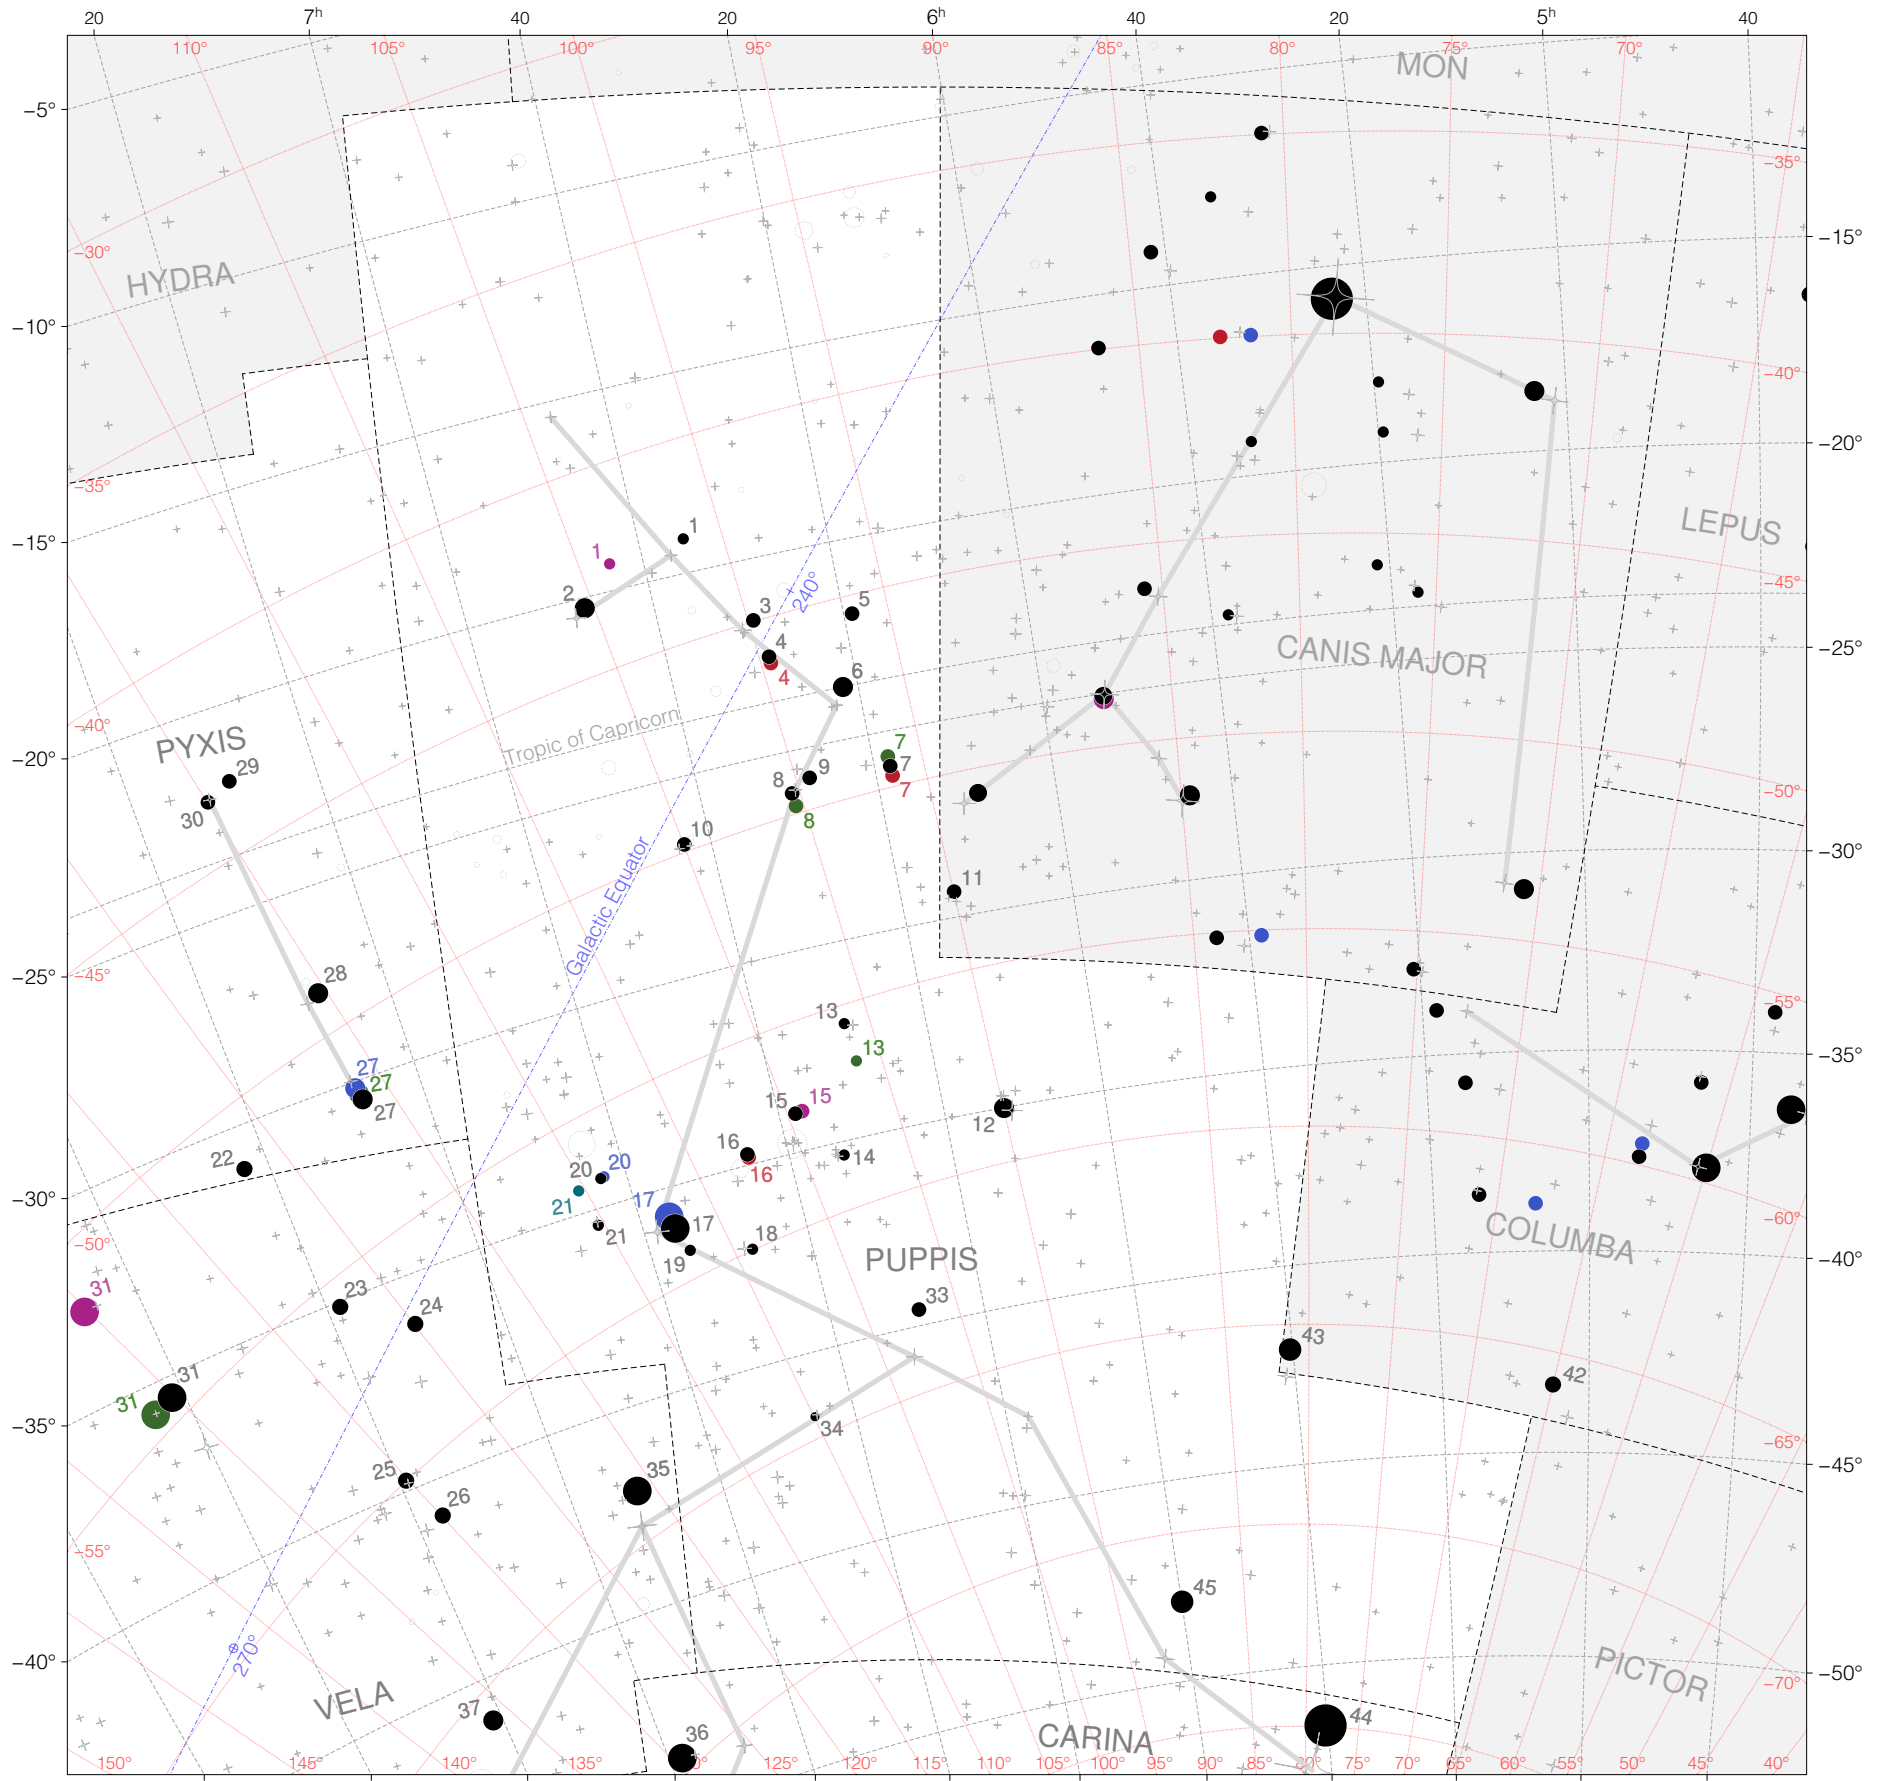

# Ptolemy Stars in Argo Navis (Puppis)

Magnitudes:  1 2 3 4 5 6 7

Versions:  T P M B H Z

Scale at center:  0° 2° 4°