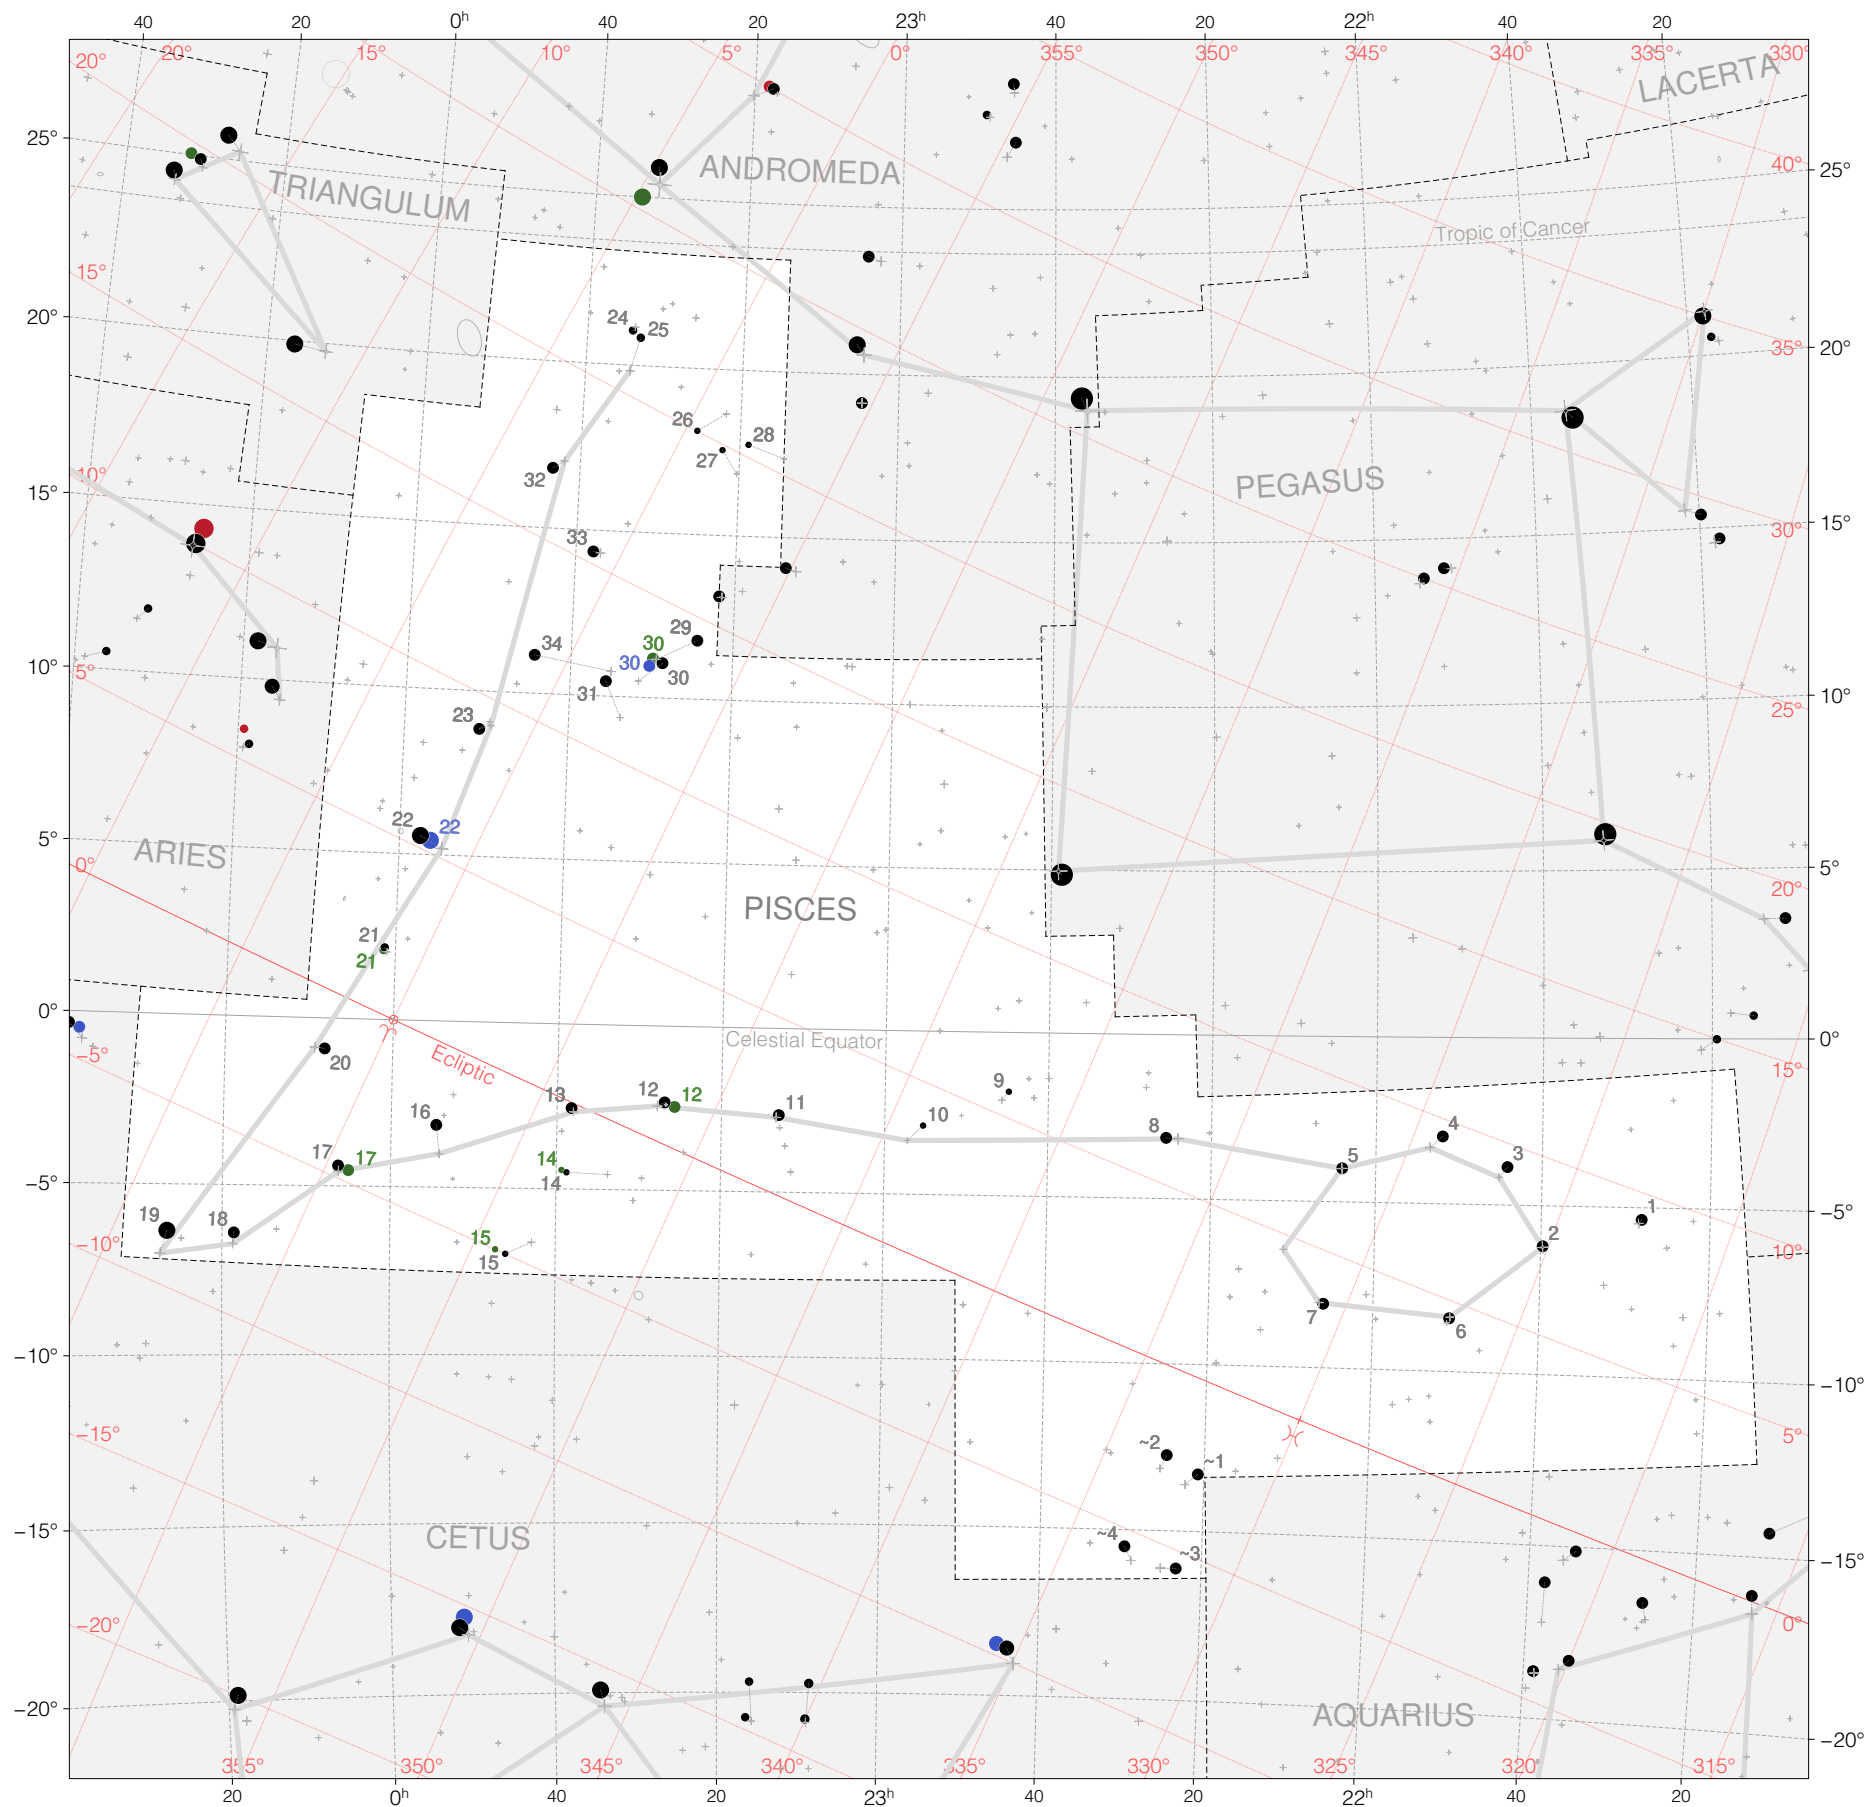

# Ptolemy Stars in Pisces

Magnitudes: 1 2 3 4 5 6

Versions: t p m b

Scale at center: 0° 2° 4°