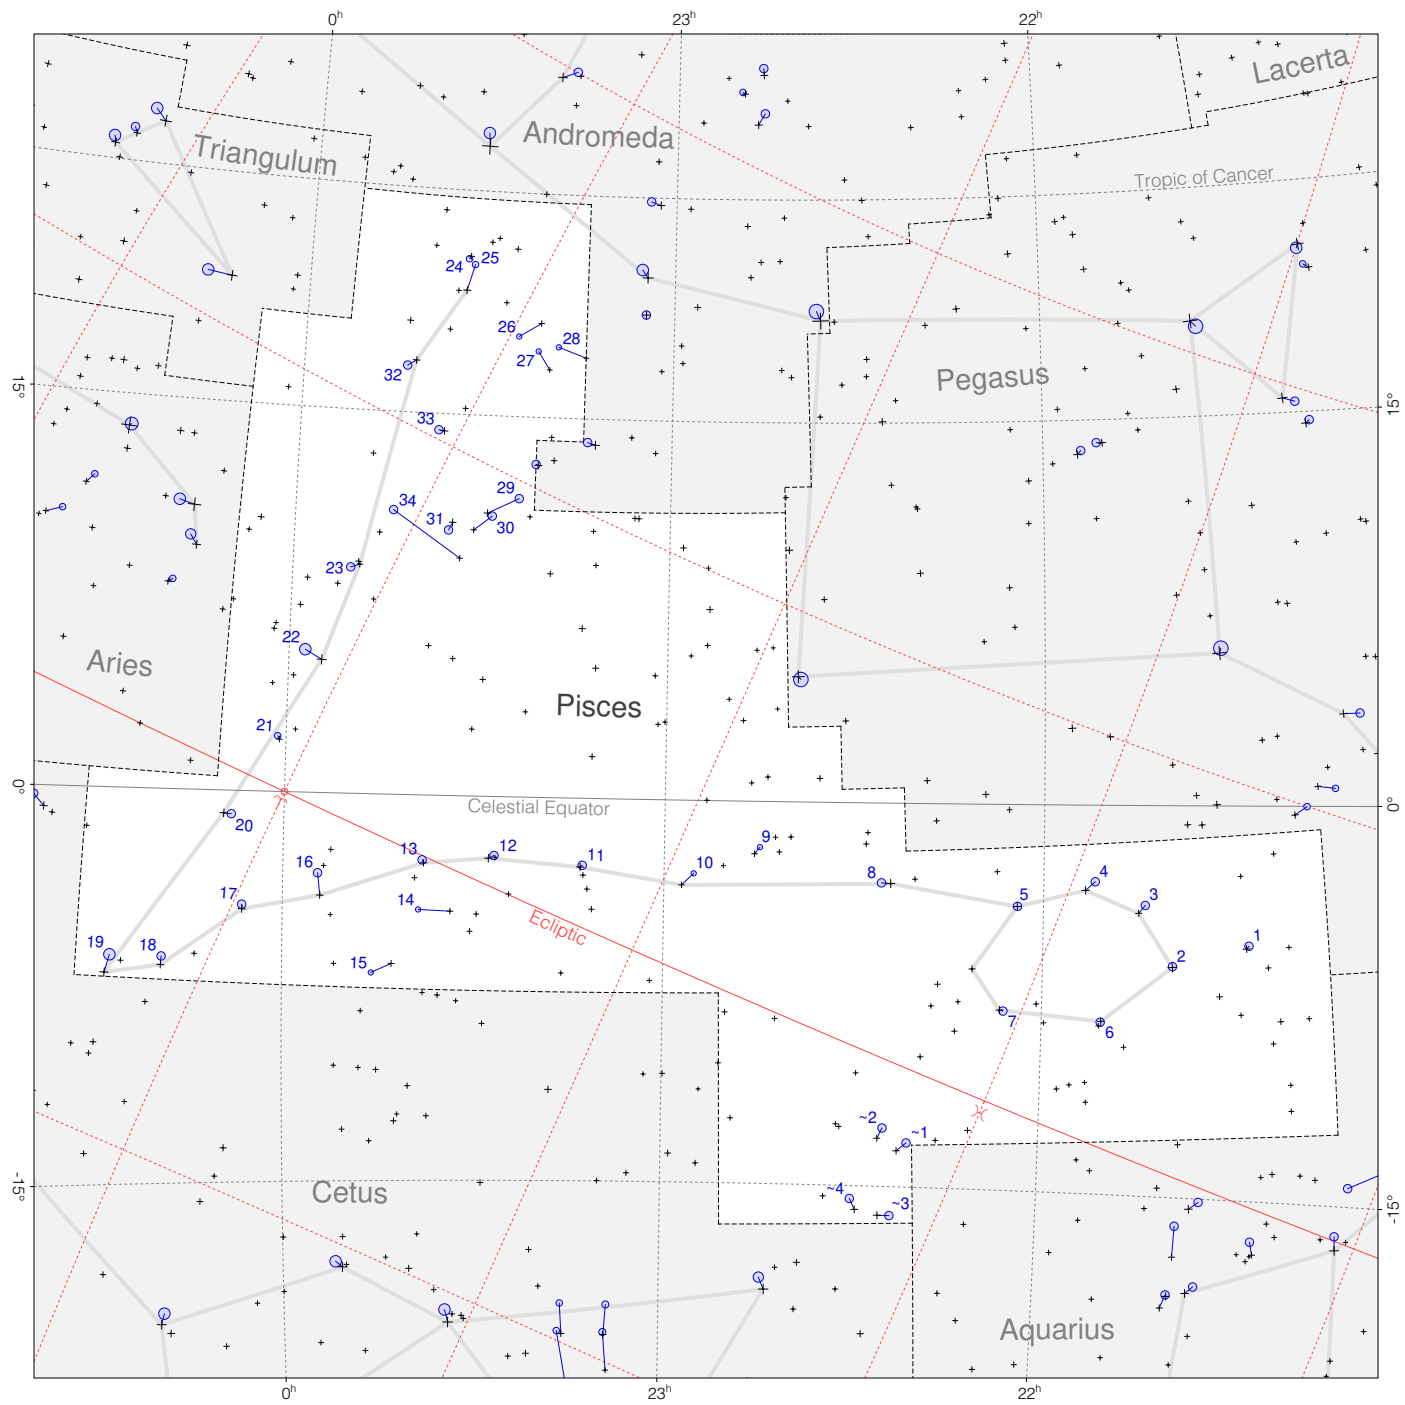

Ptolemy stars in Pisces

Magnitudes: 
1 2 3 4 5 6 7

Scale at center:  0° 2° 4°