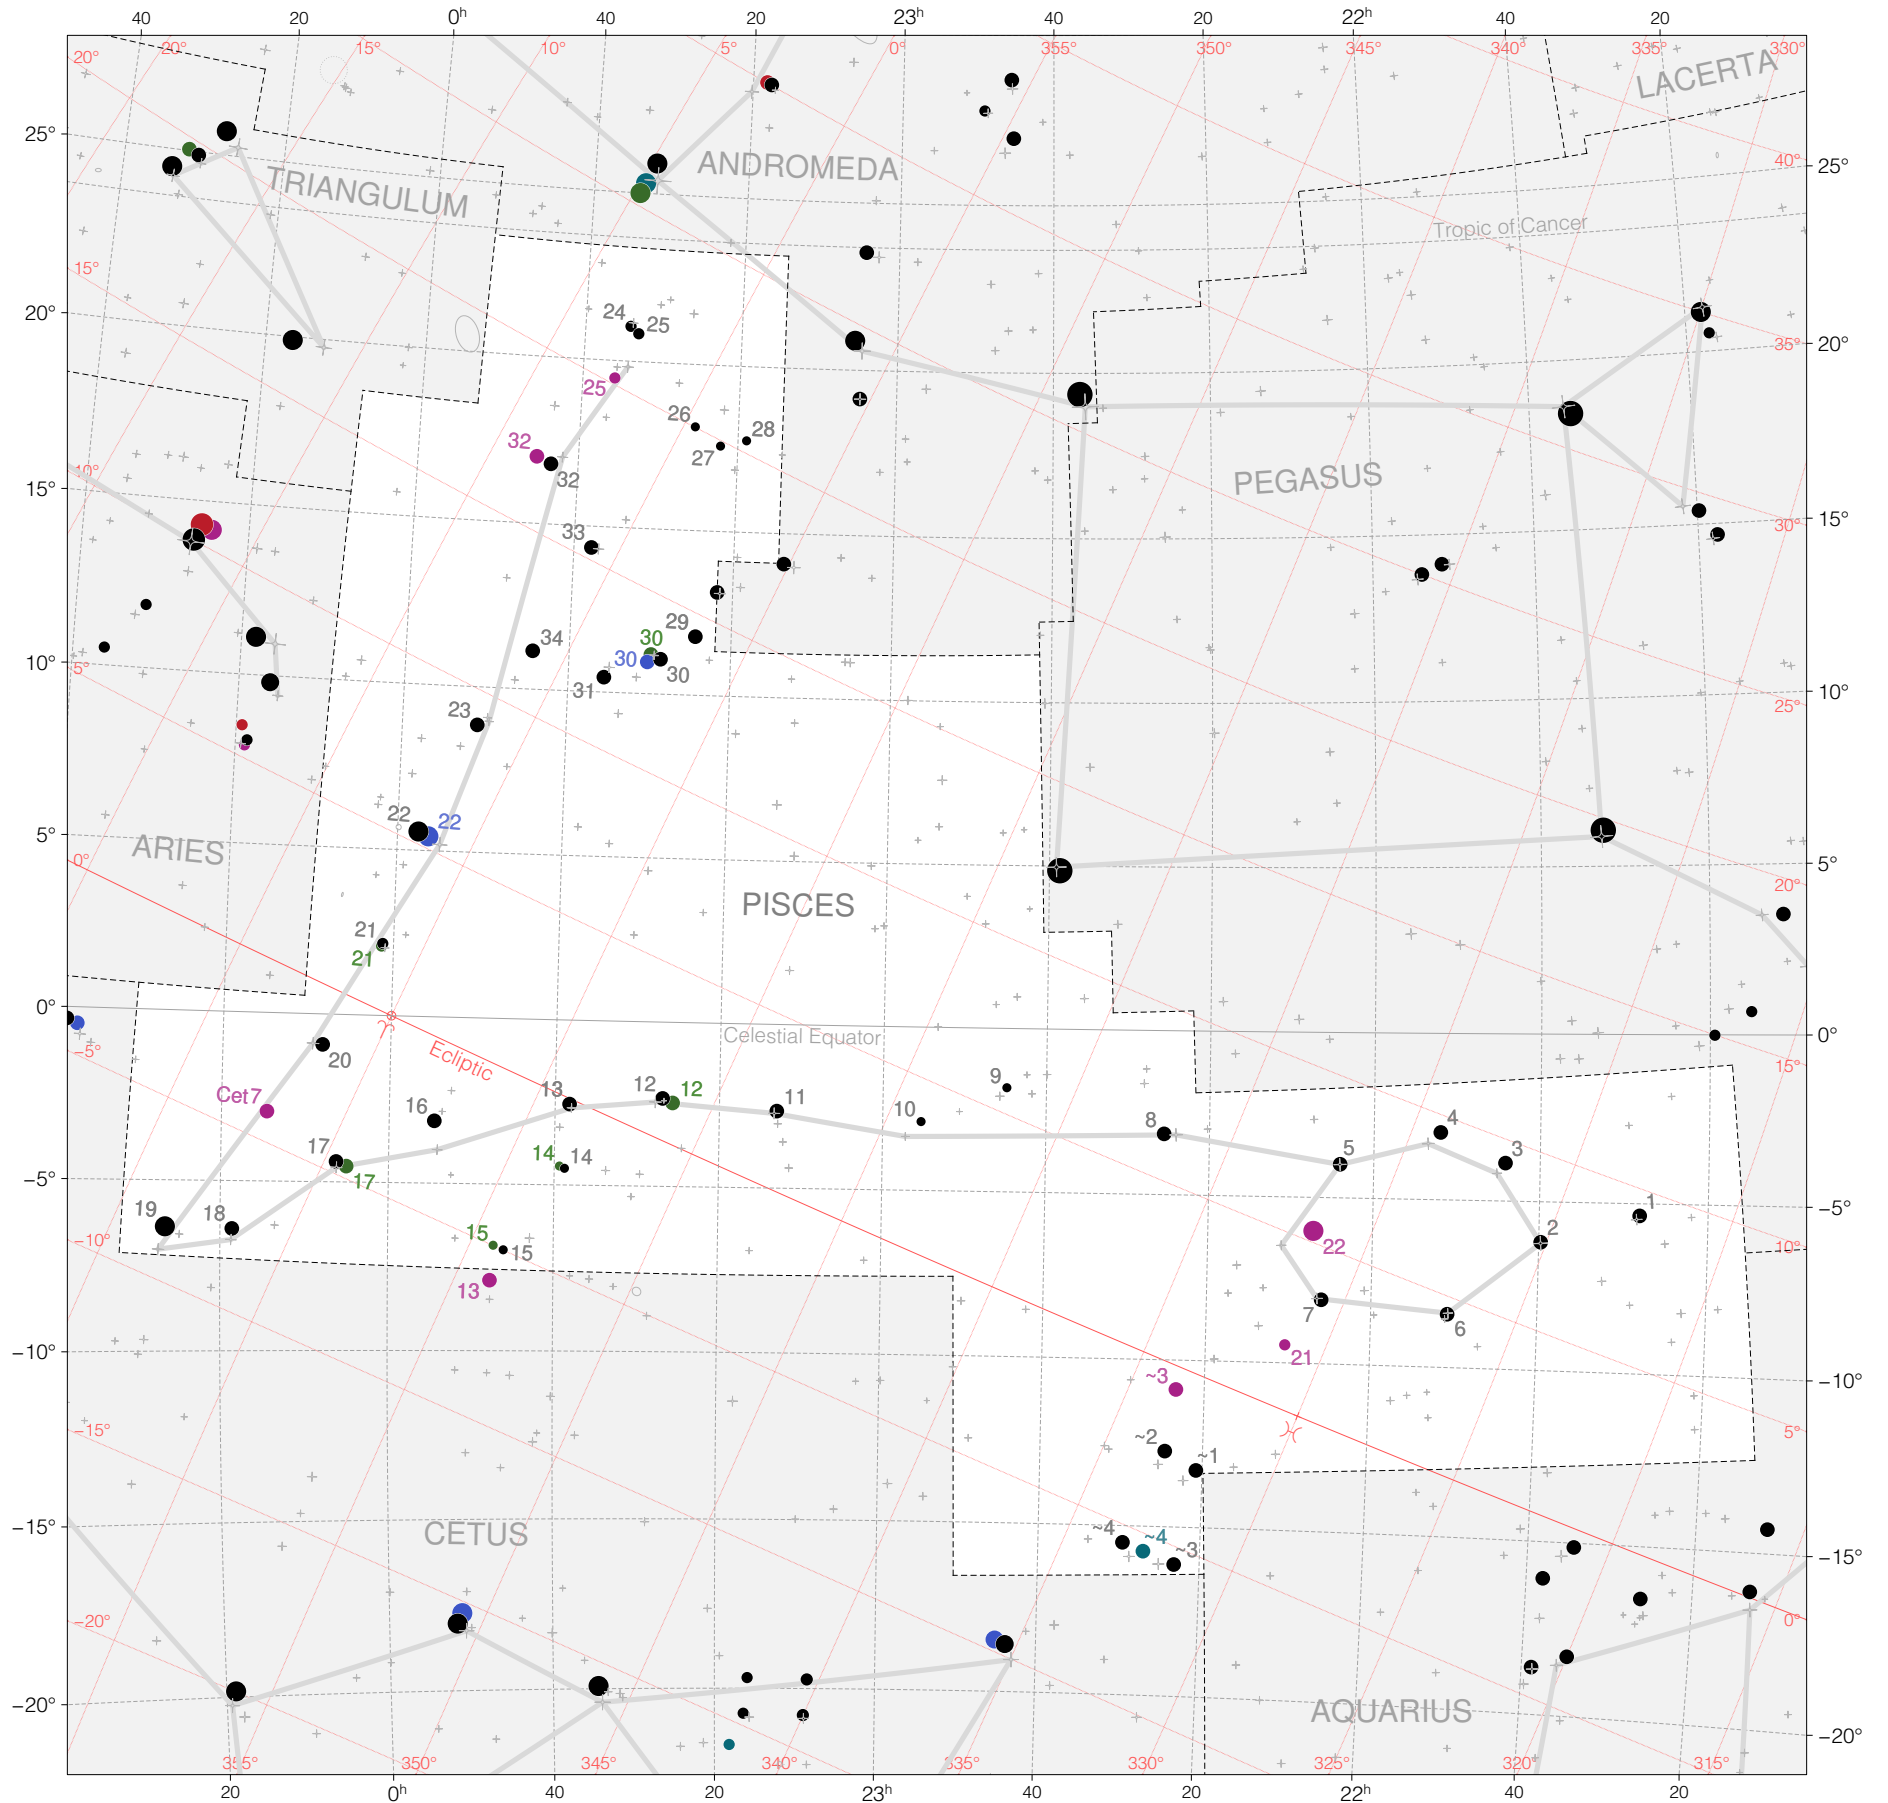

Ptolemy Stars in Pisces

Magnitudes: 1 2 3 4 5 6 7

Versions: T P M B H Z

Scale at center: 0° 2° 4°