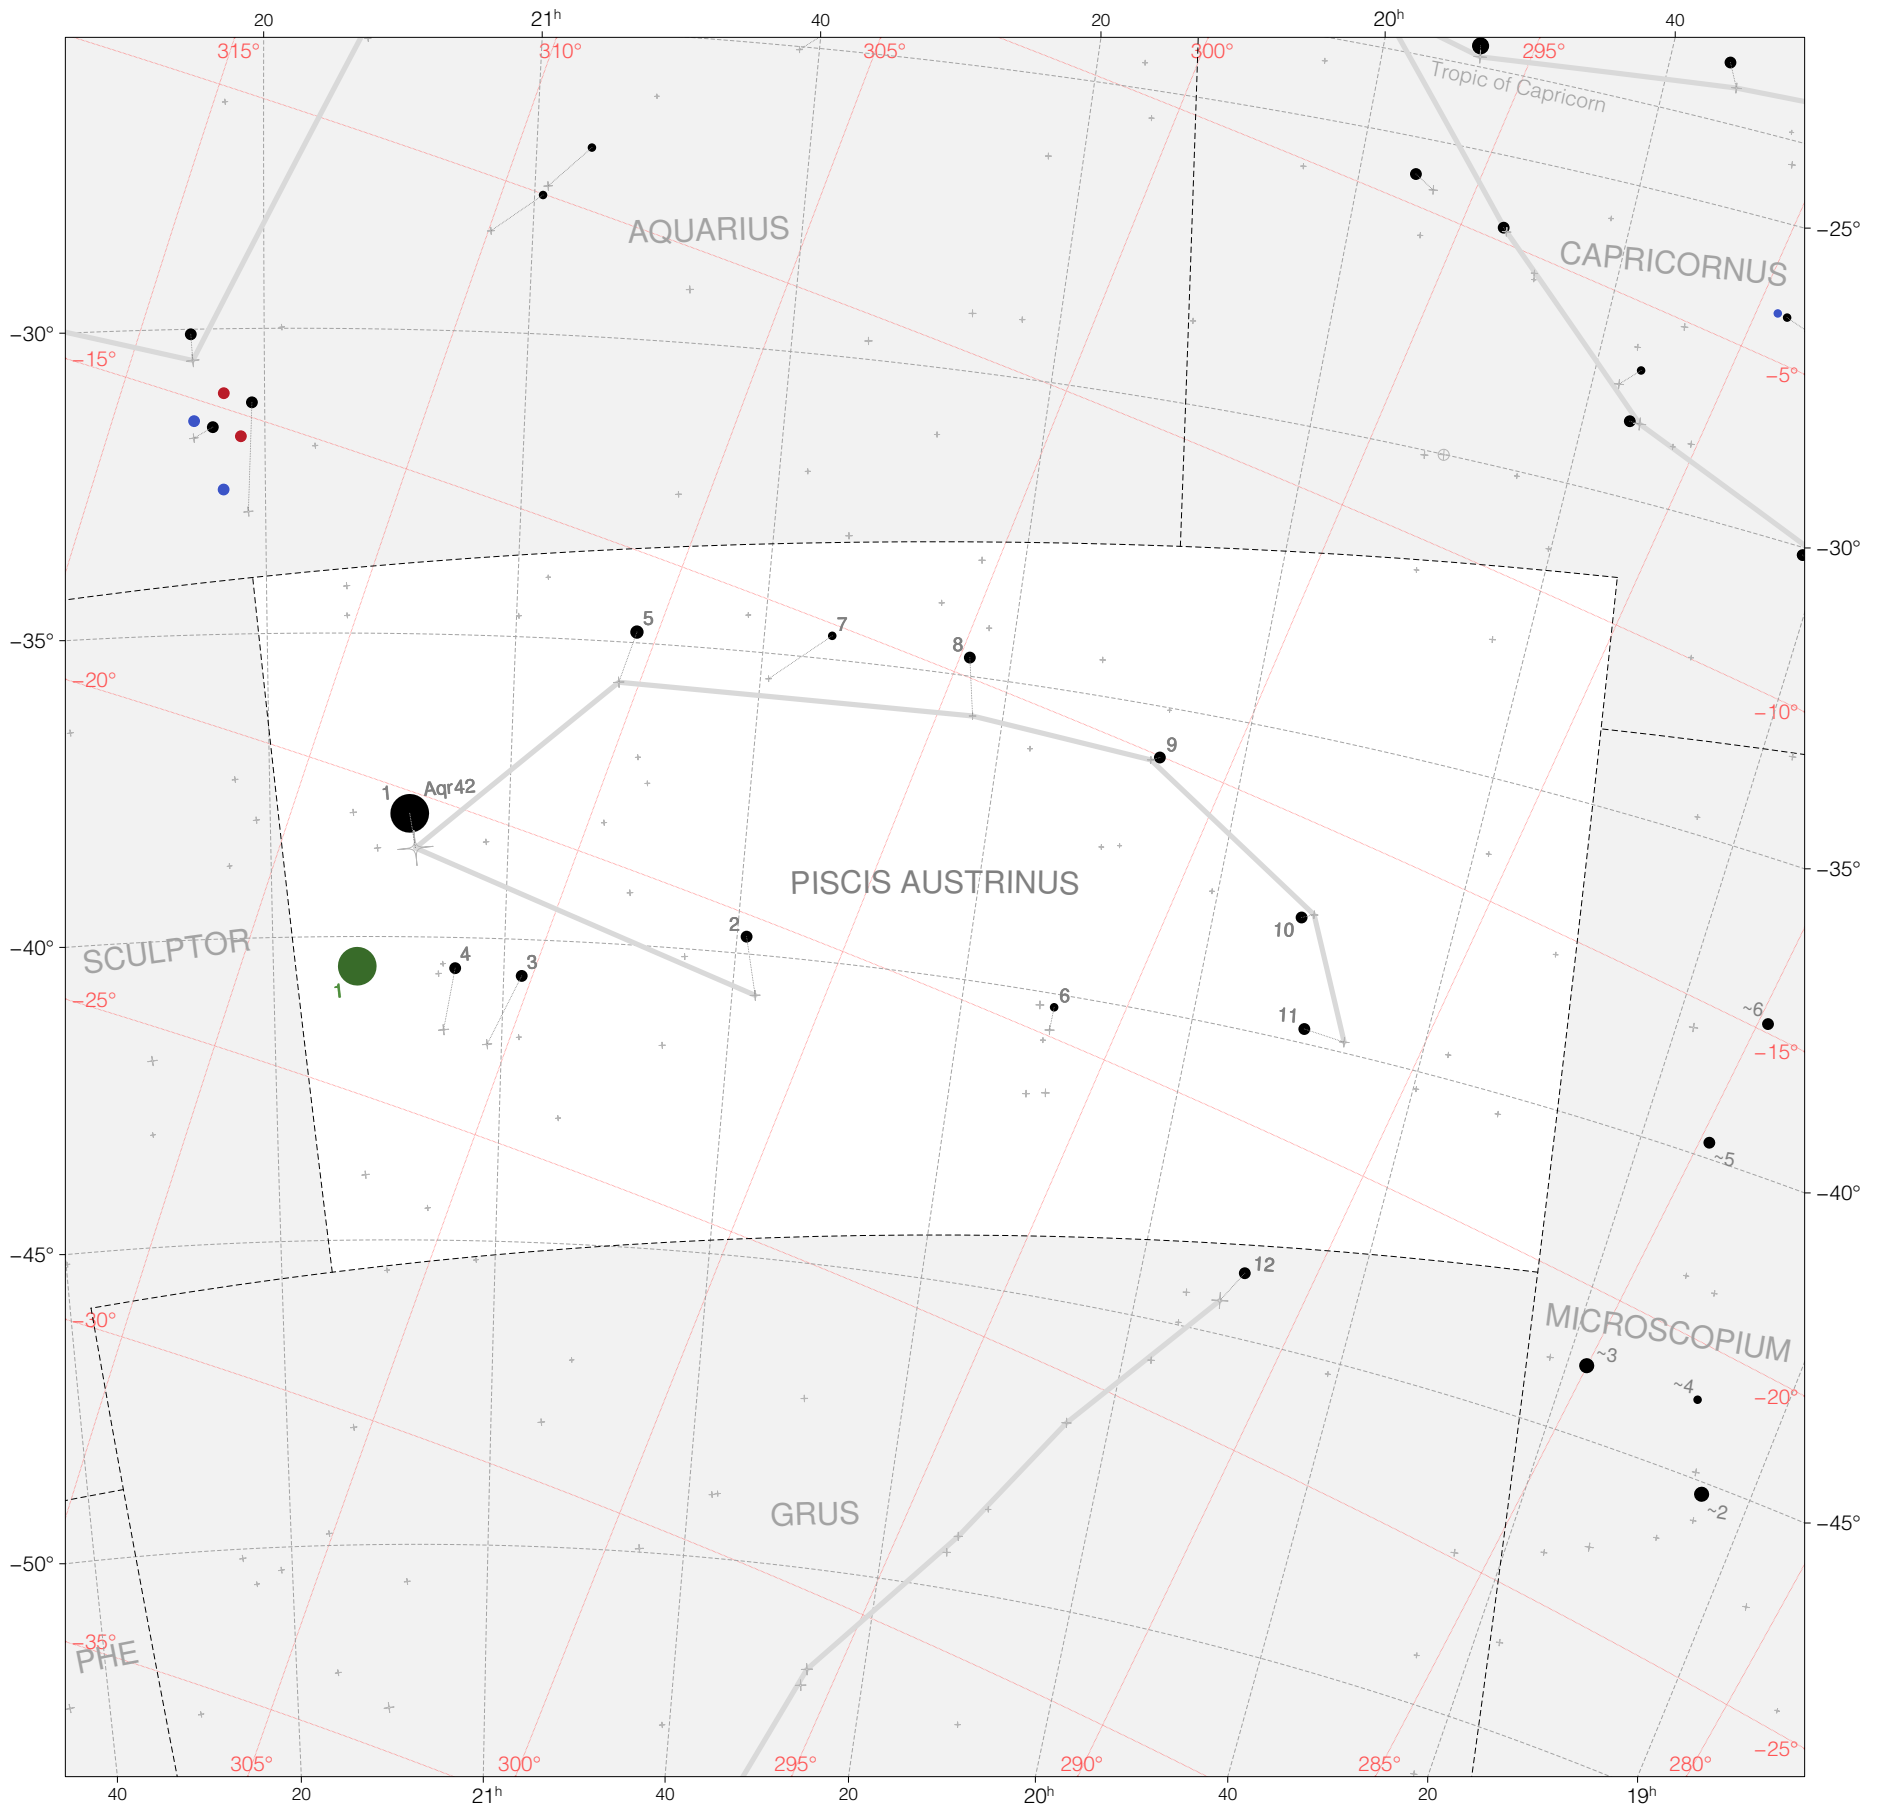

Ptolemy Stars in Piscis Austrinus

Magnitudes: 1 2 3 4 5 6

Versions: t p m b

Scale at center: 0° 2° 4°