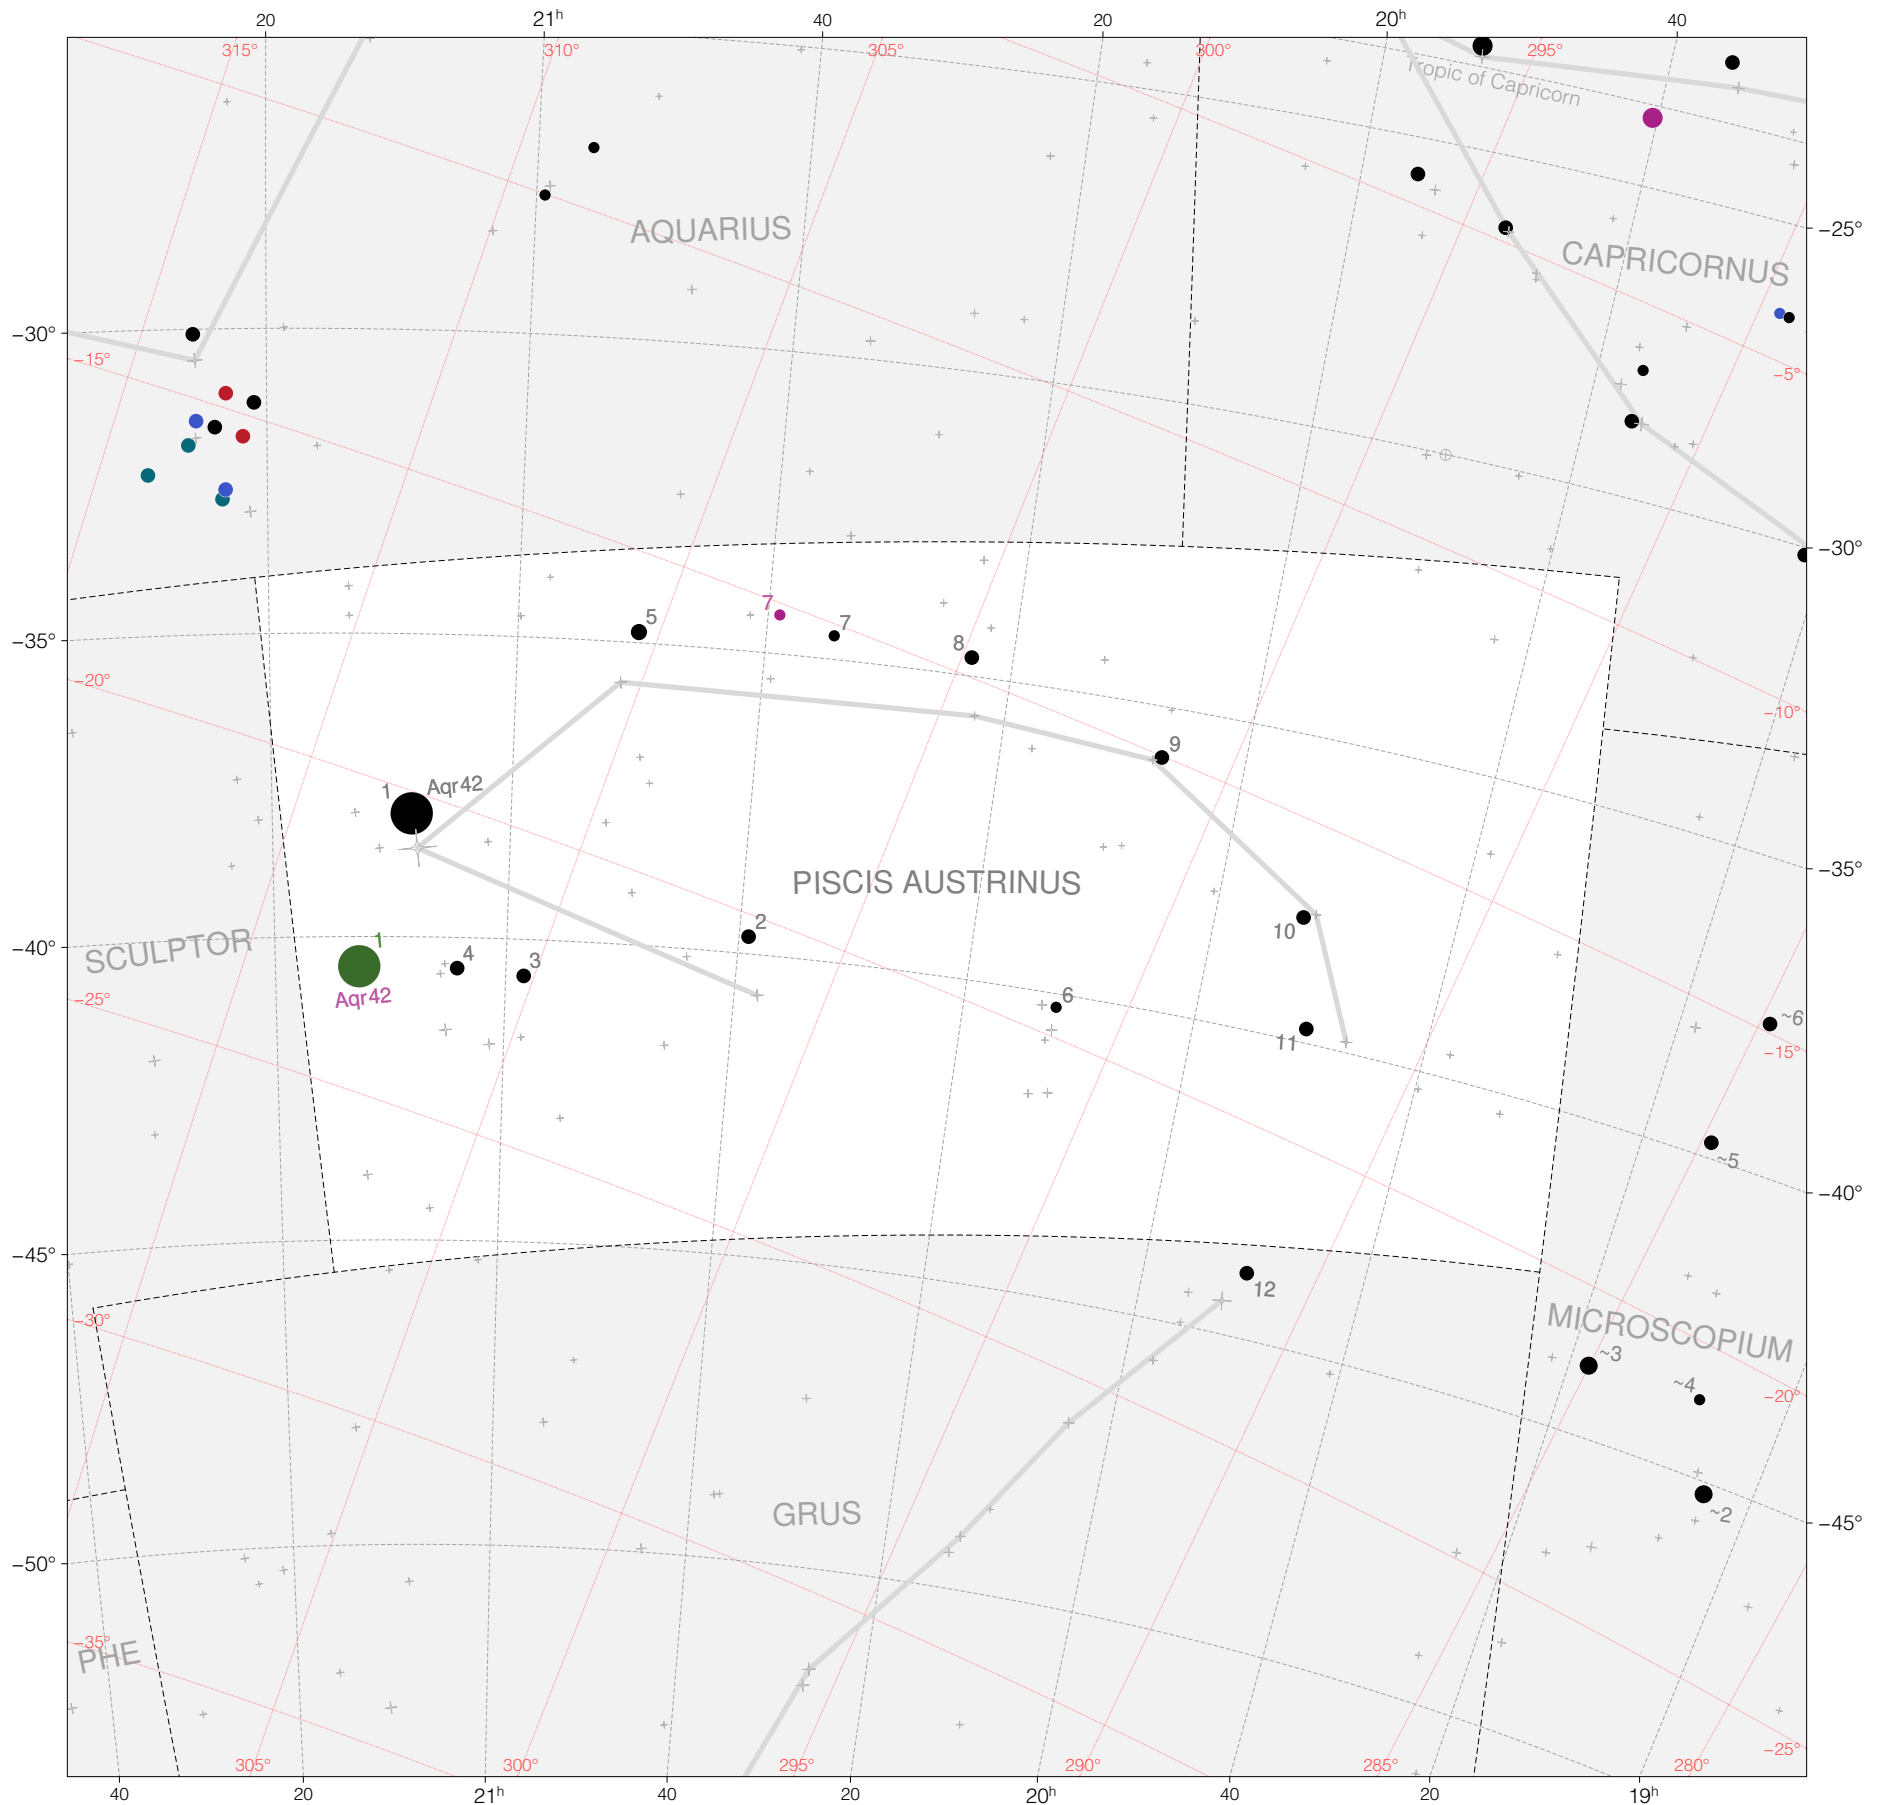

Ptolemy Stars in Piscis Austrinus

Magnitudes: 1 2 3 4 5 6 7

Versions: T P M B H Z

Scale at center: 0° 2° 4°