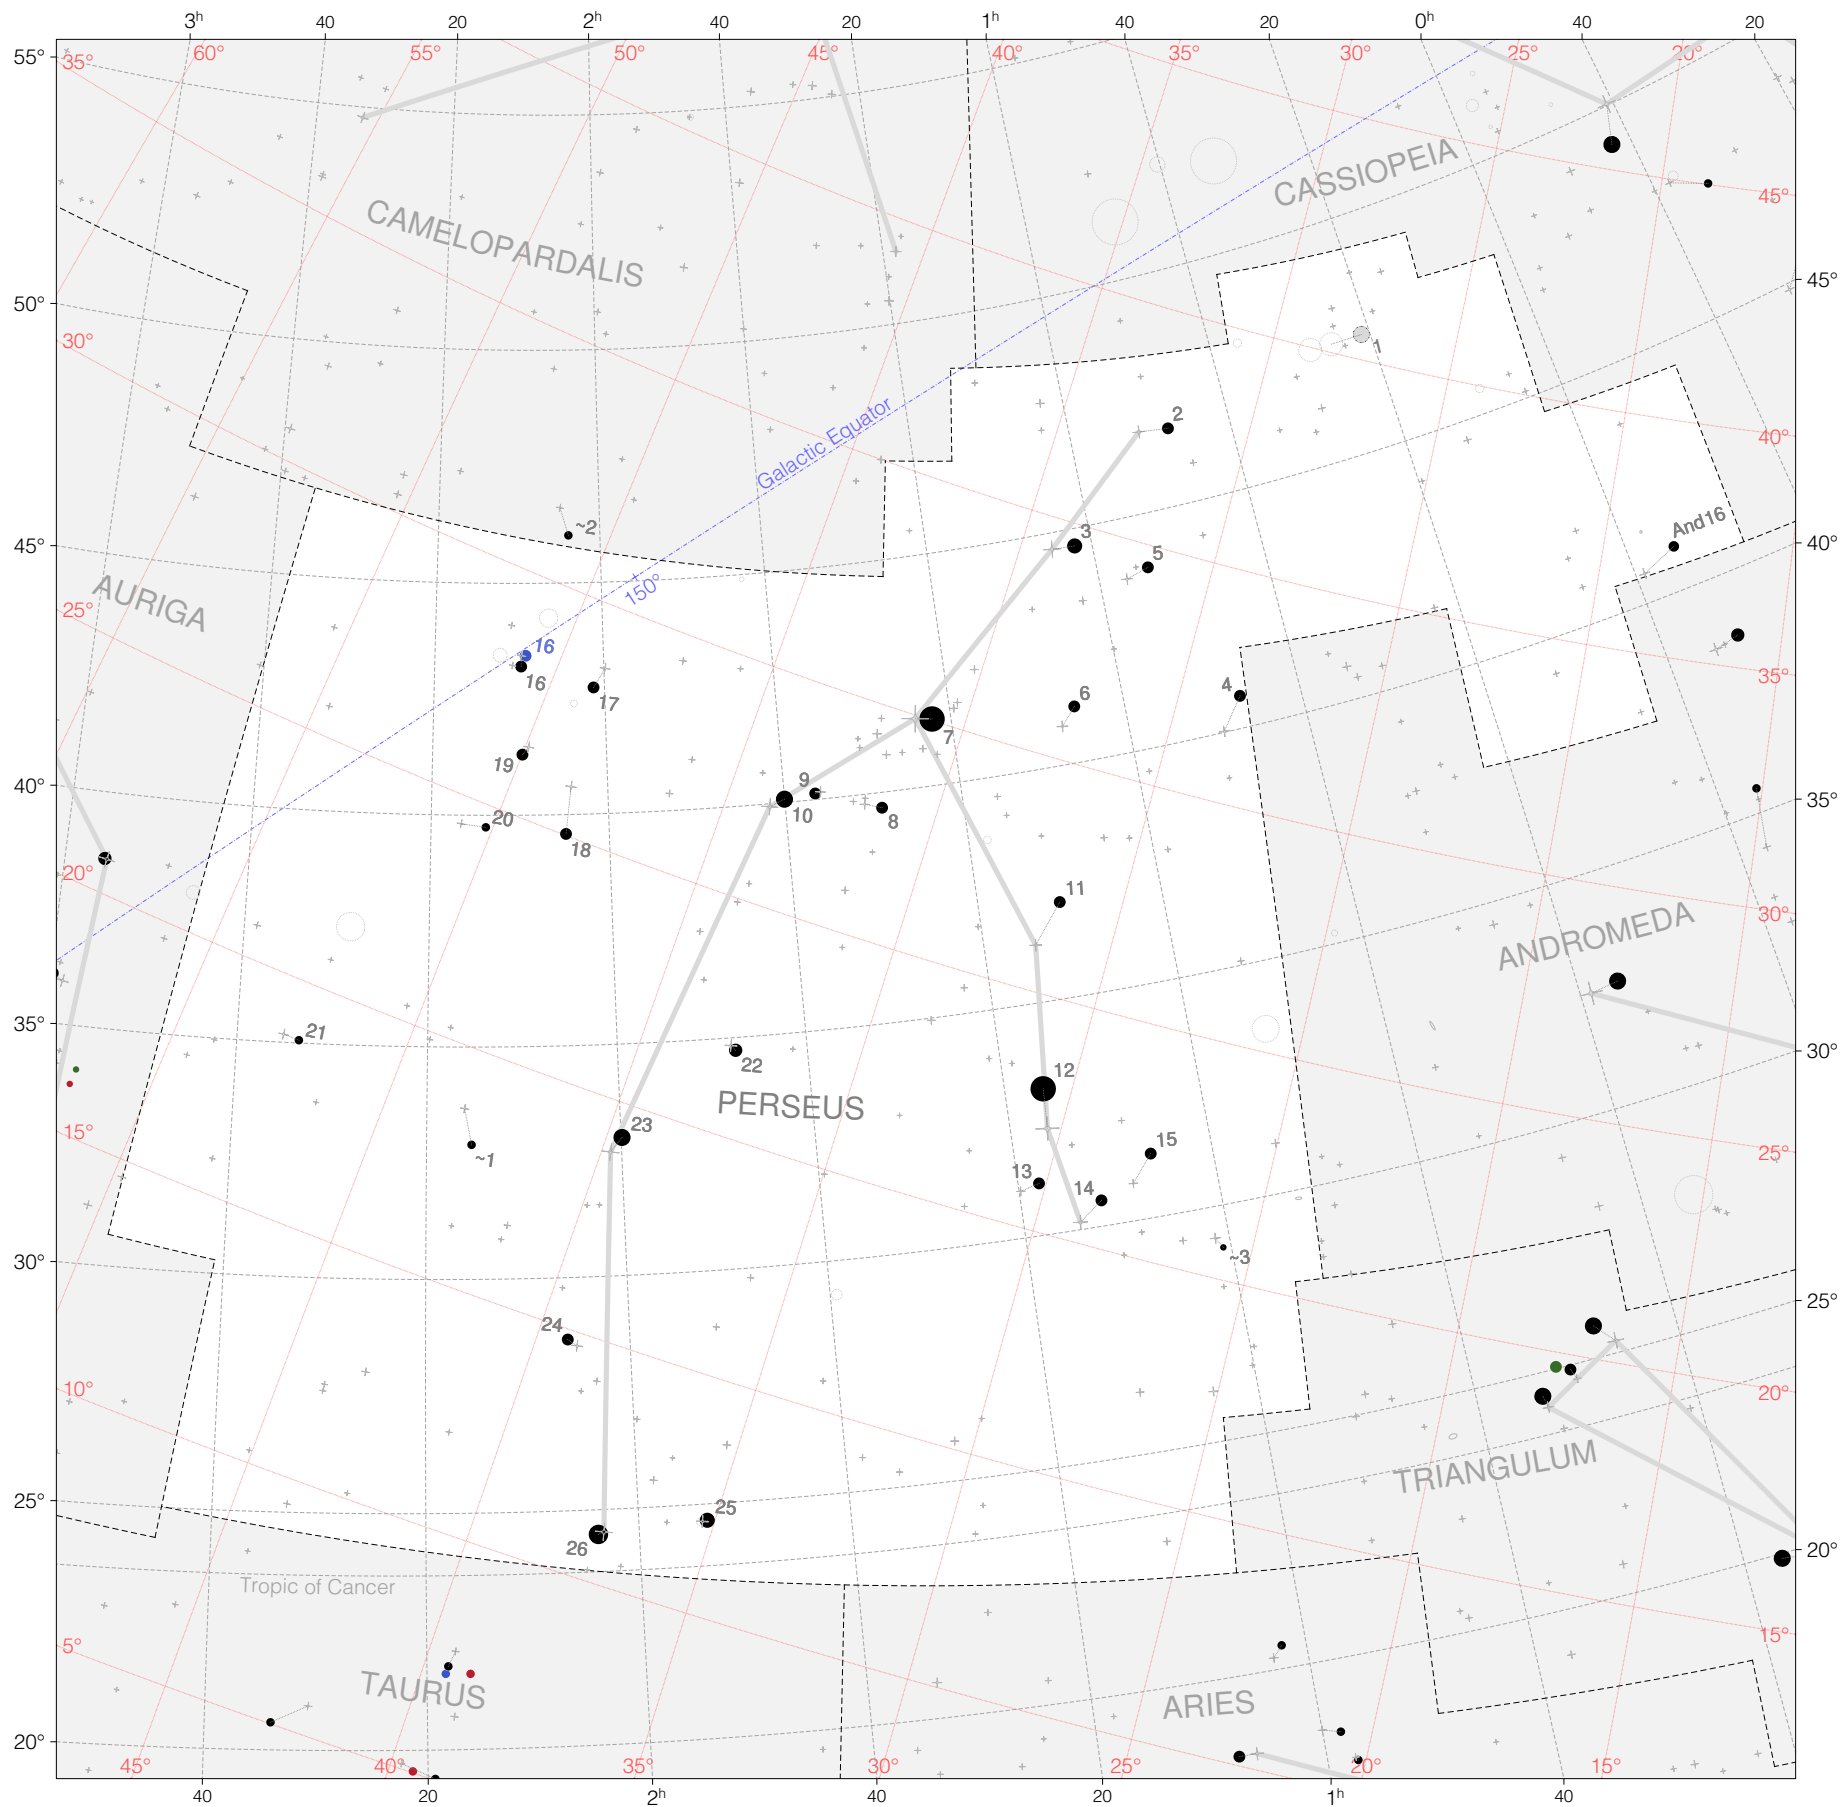

# Ptolemy Stars in Perseus

Magnitudes: 1 2 3 4 5 6

Versions: t p m b

Scale at center: 0° 2° 4°