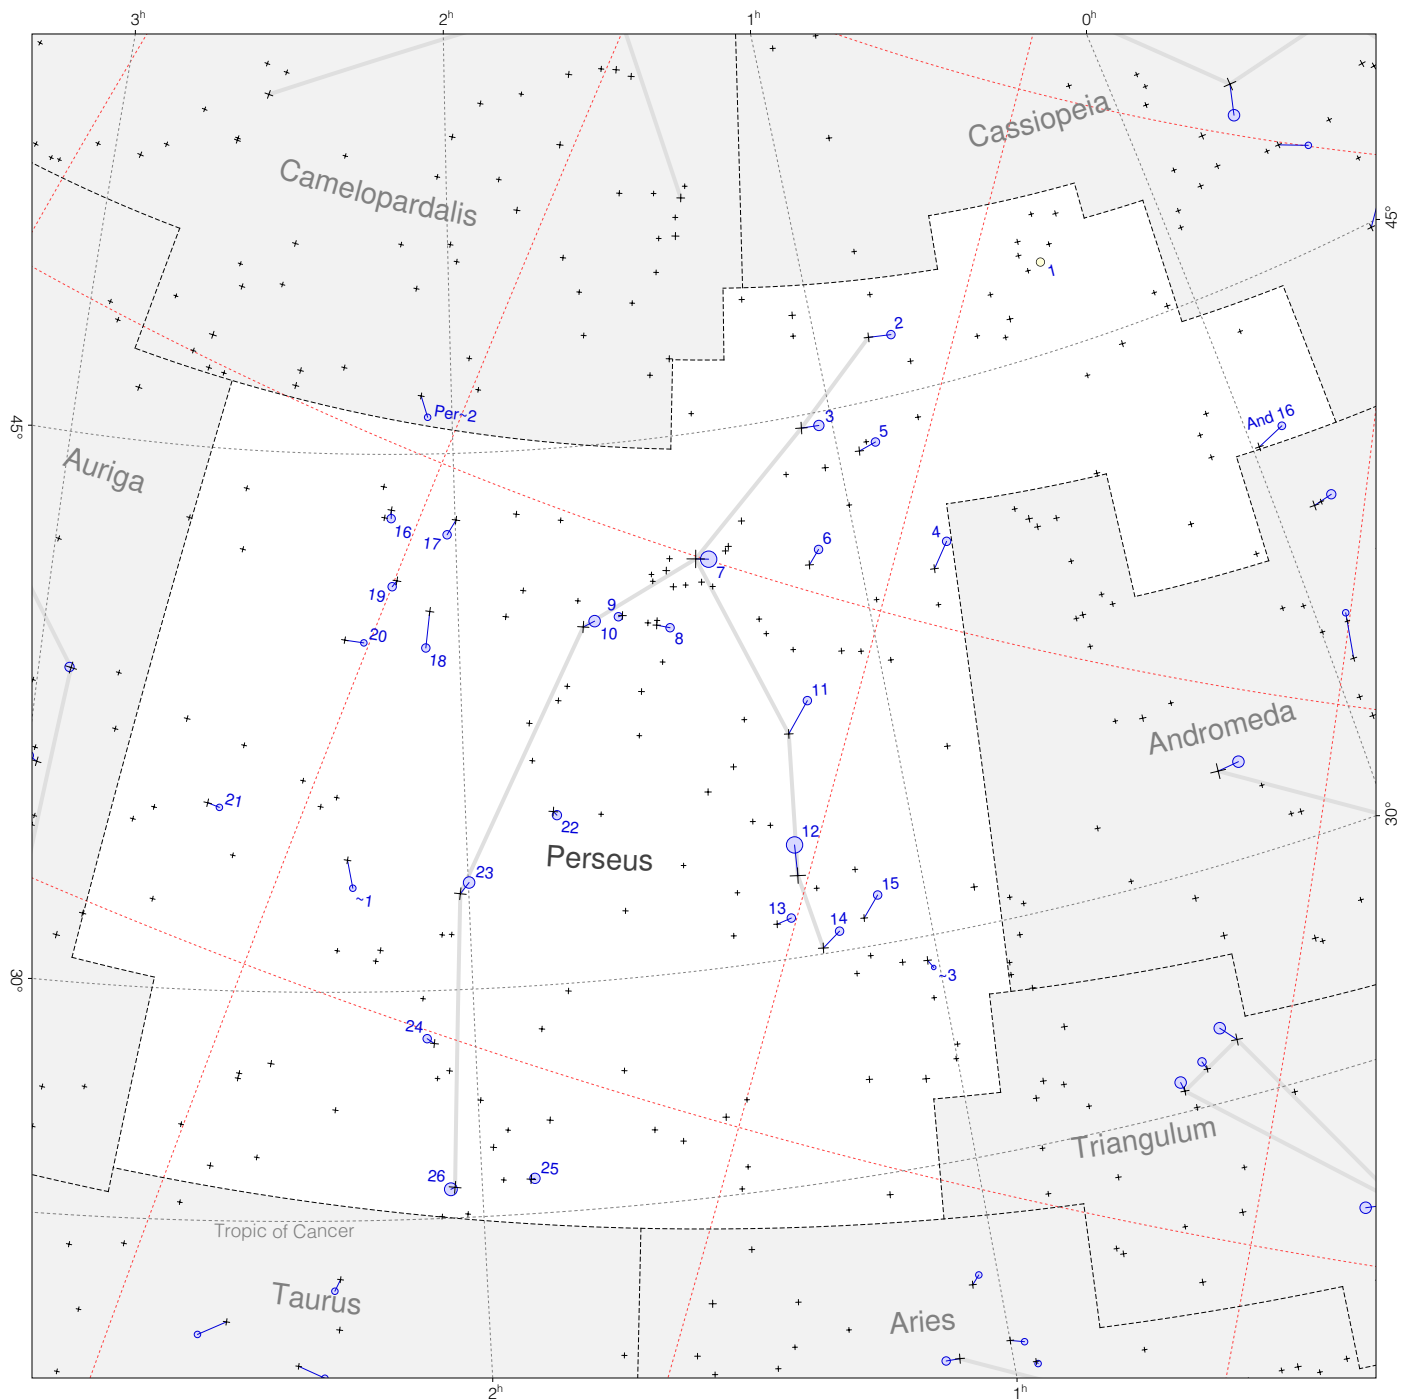

Ptolemy stars in Perseus

Magnitudes: 1 2 3 4 5 6 7

Scale at center: 0° 2° 4°