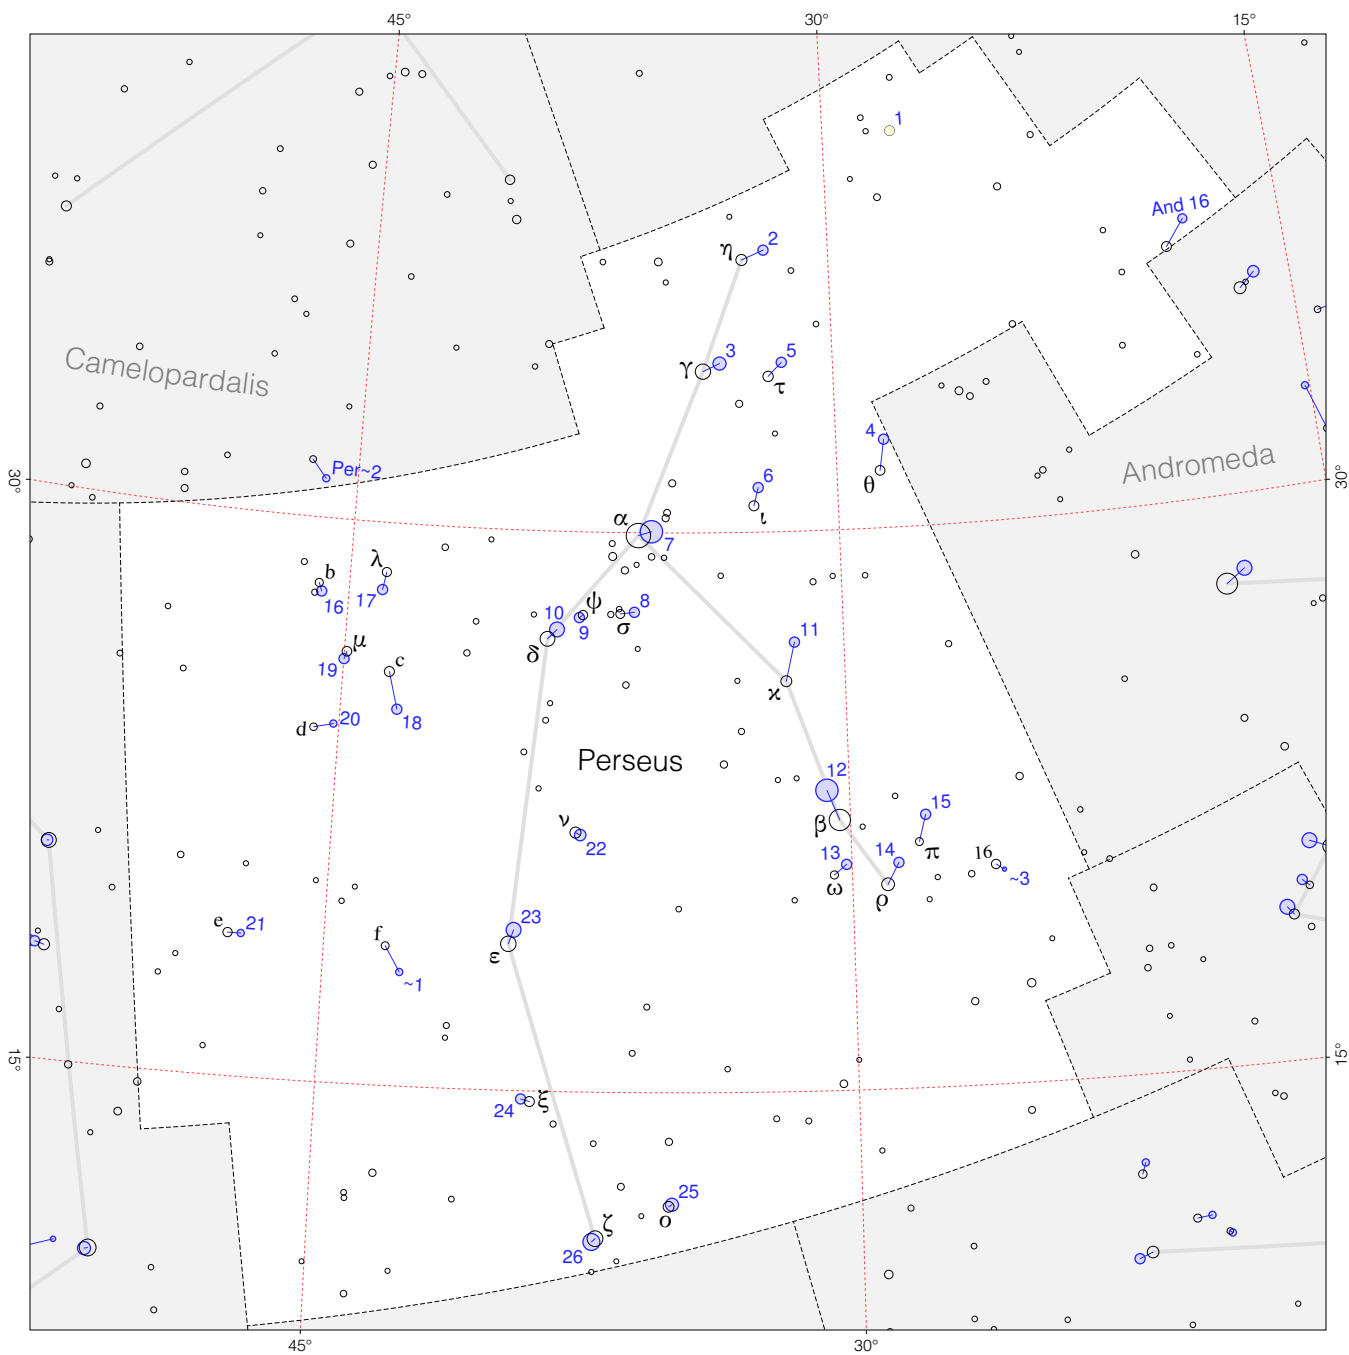

Ptolemy stars in Perseus

Magnitudes: 
1 2 3 4 5 6 7

Scale at center: 
0° 2° 4°