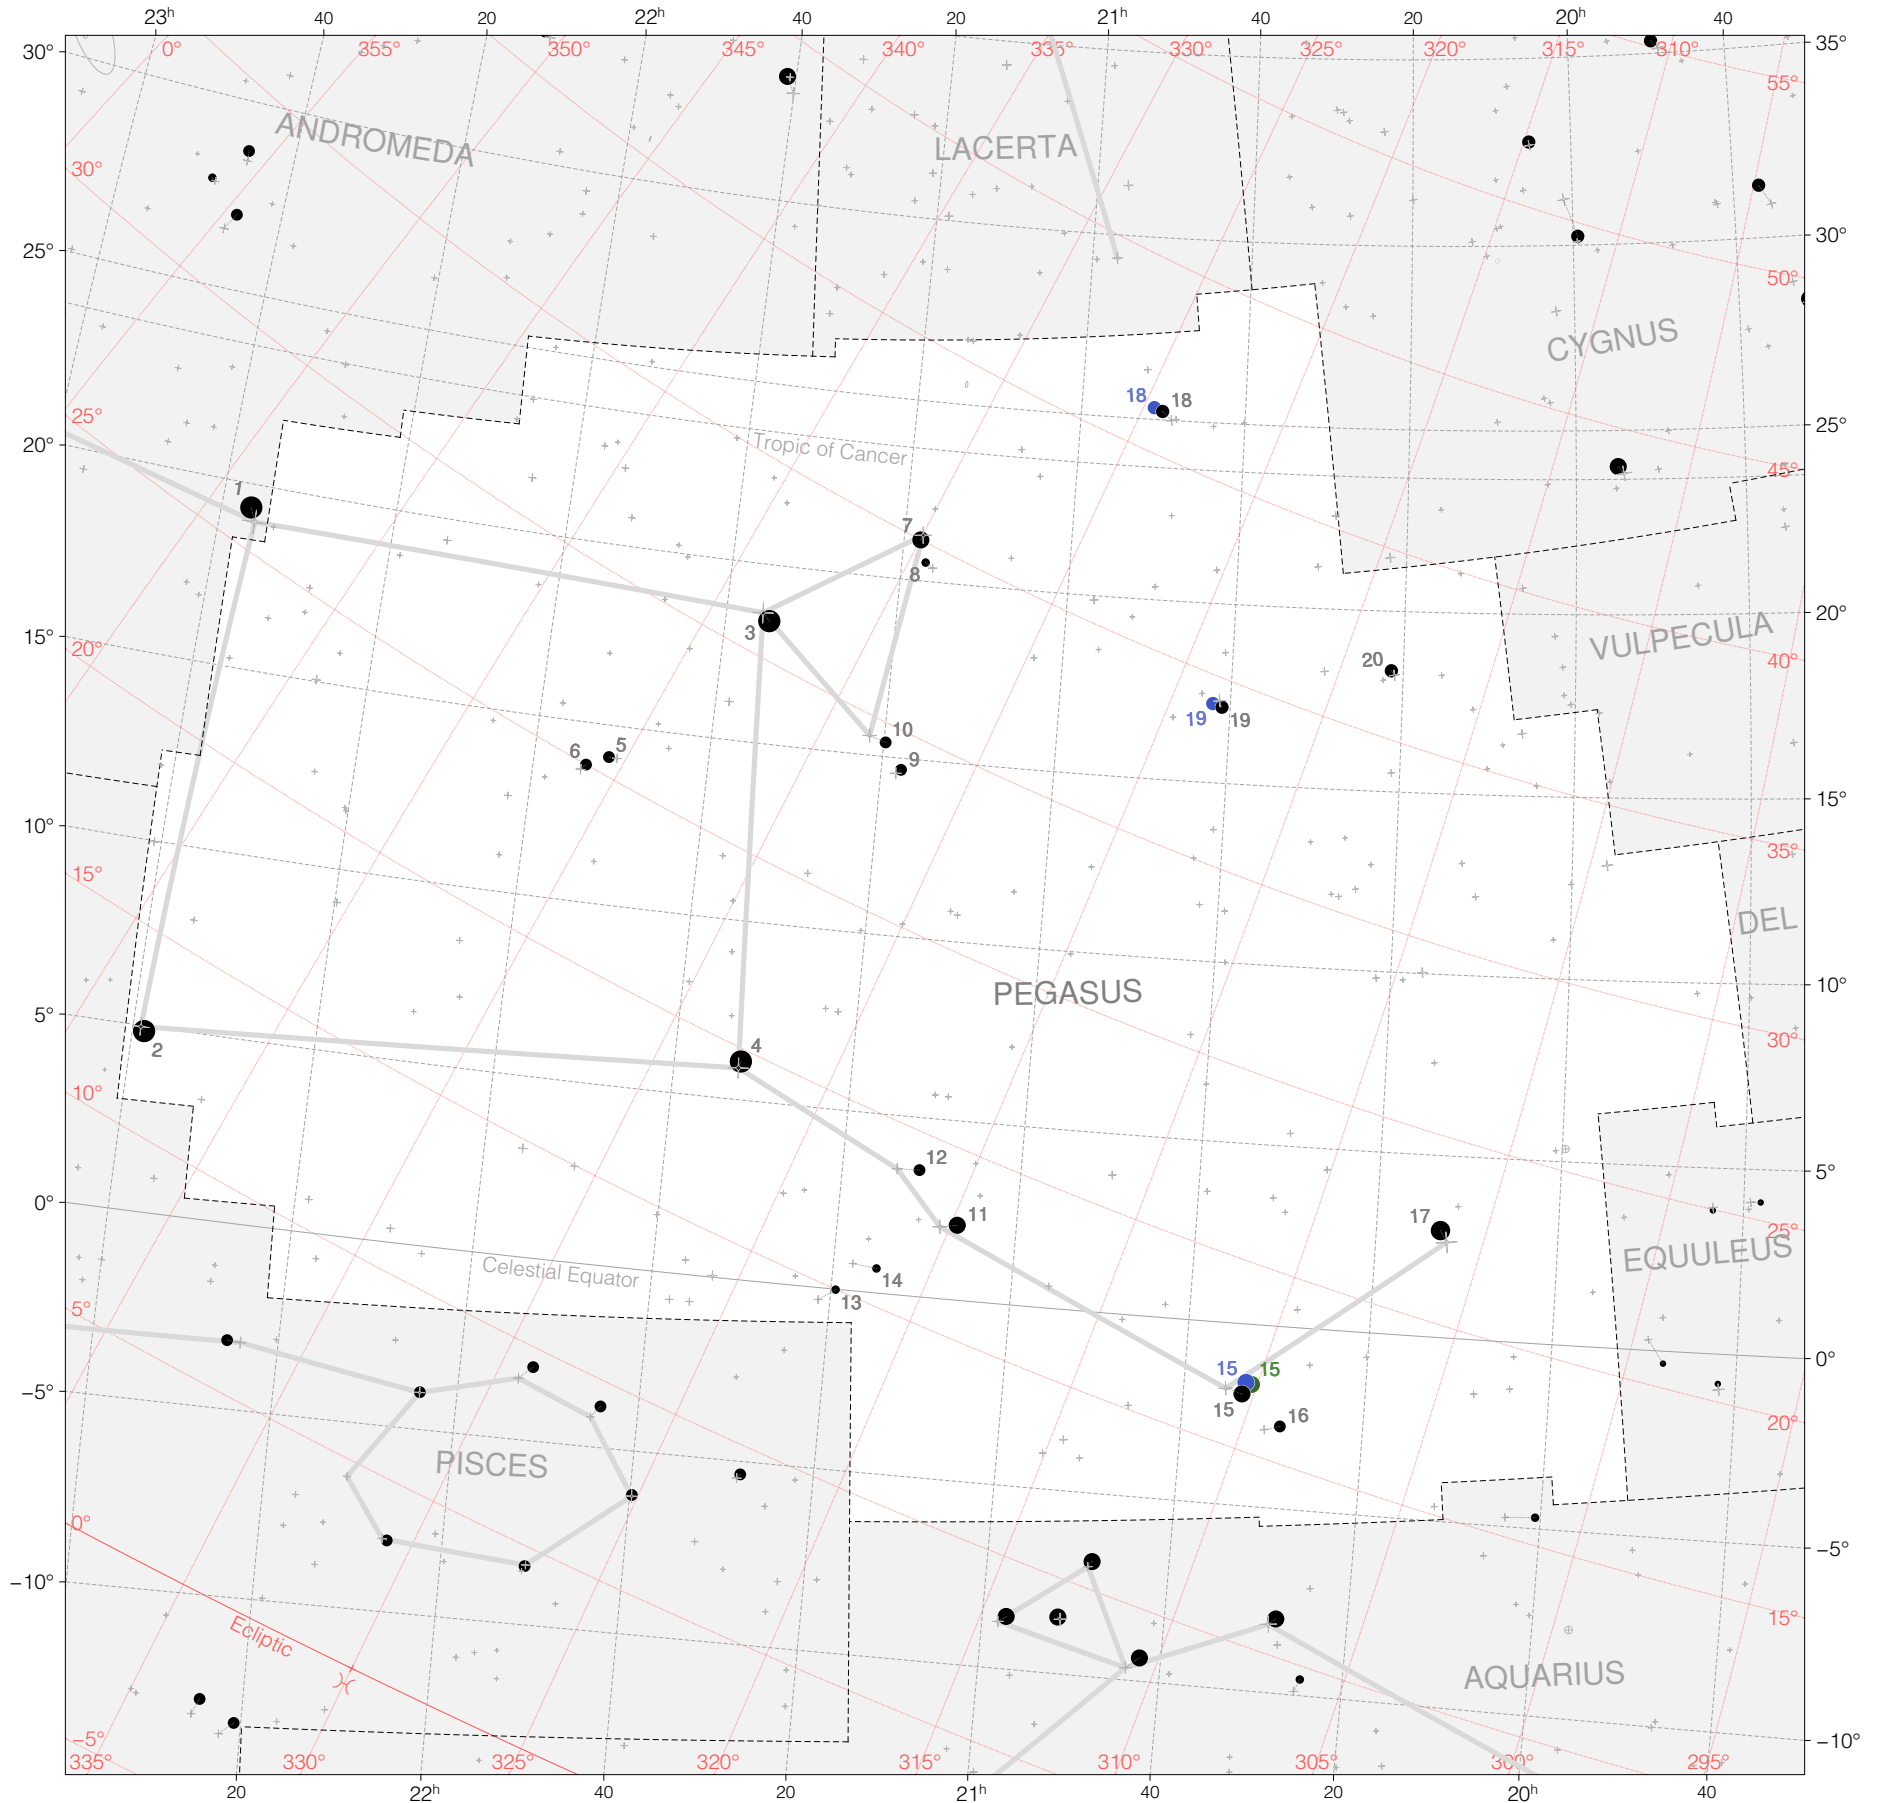

Ptolemy Stars in Pegasus

Magnitudes: 1 2 3 4 5 6

Versions: t p m b

Scale at center: 0° 2° 4°