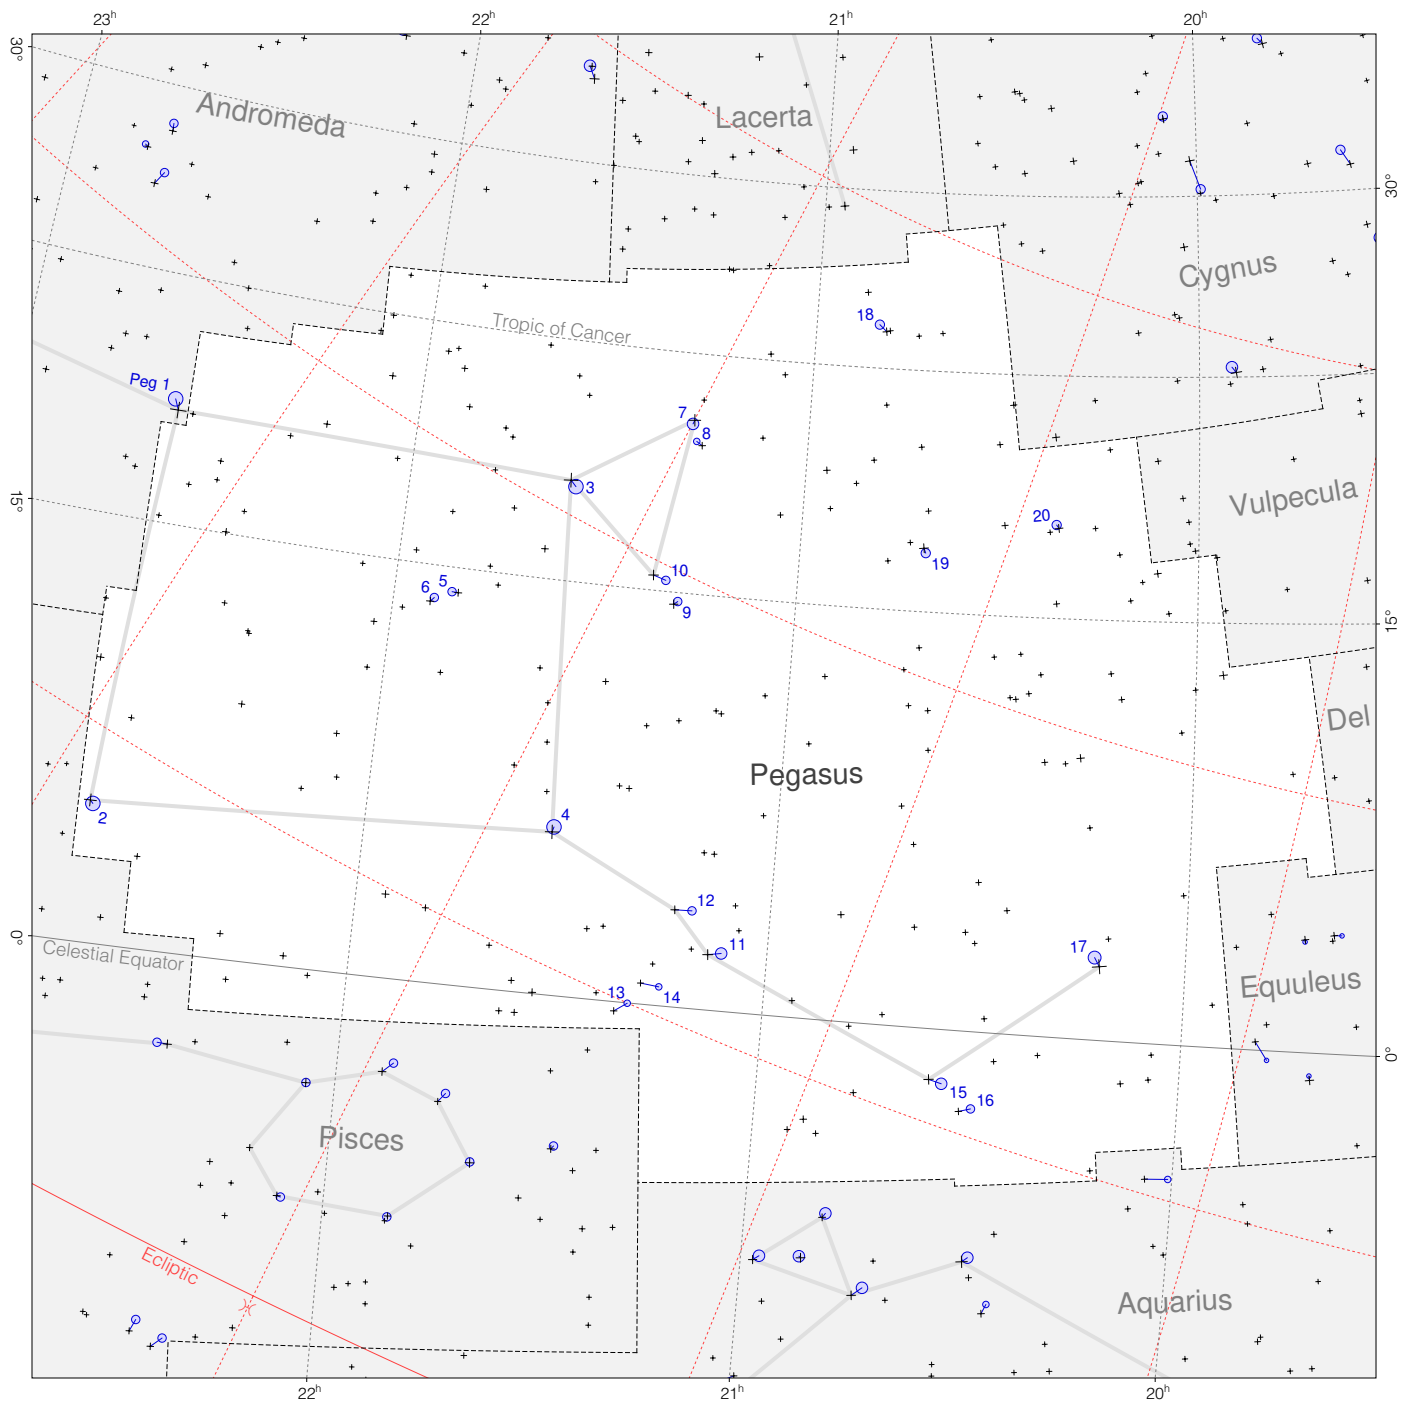

Ptolemy stars in Pegasus

Magnitudes: 
1 2 3 4 5 6 7

Scale at center:  0° 2° 4°