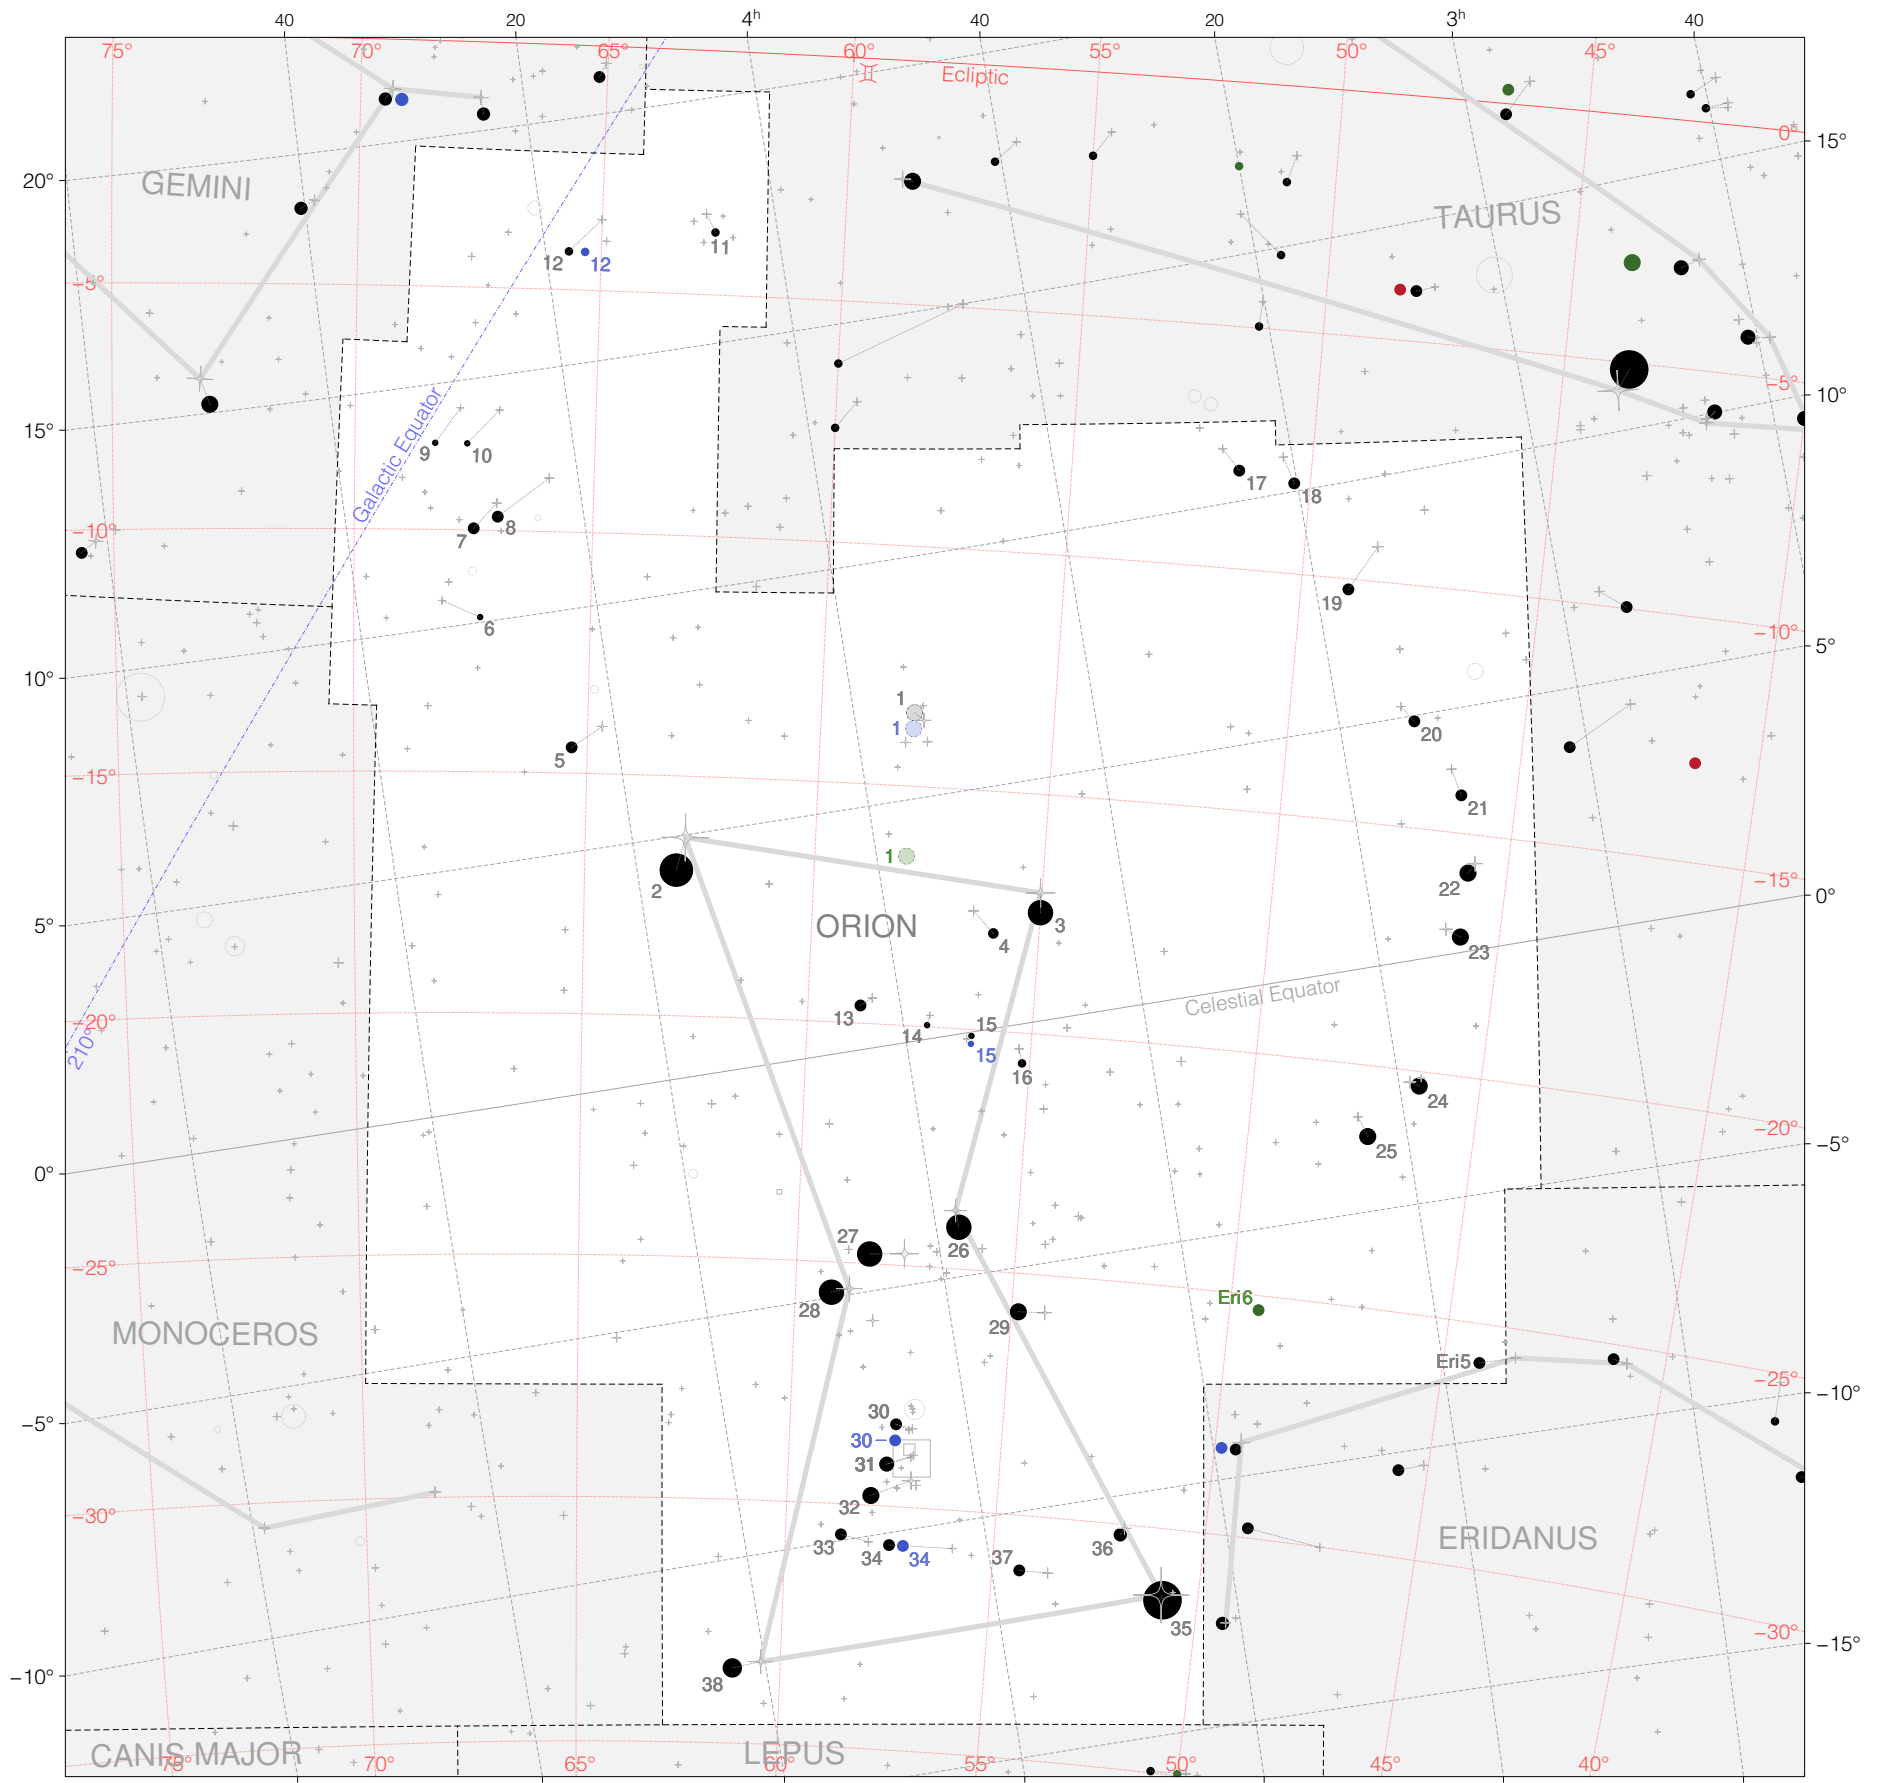

Ptolemy Stars in Orion

Magnitudes: 1 2 3 4 5 6

Versions: t p m b

Scale at center: 0° 2° 4°