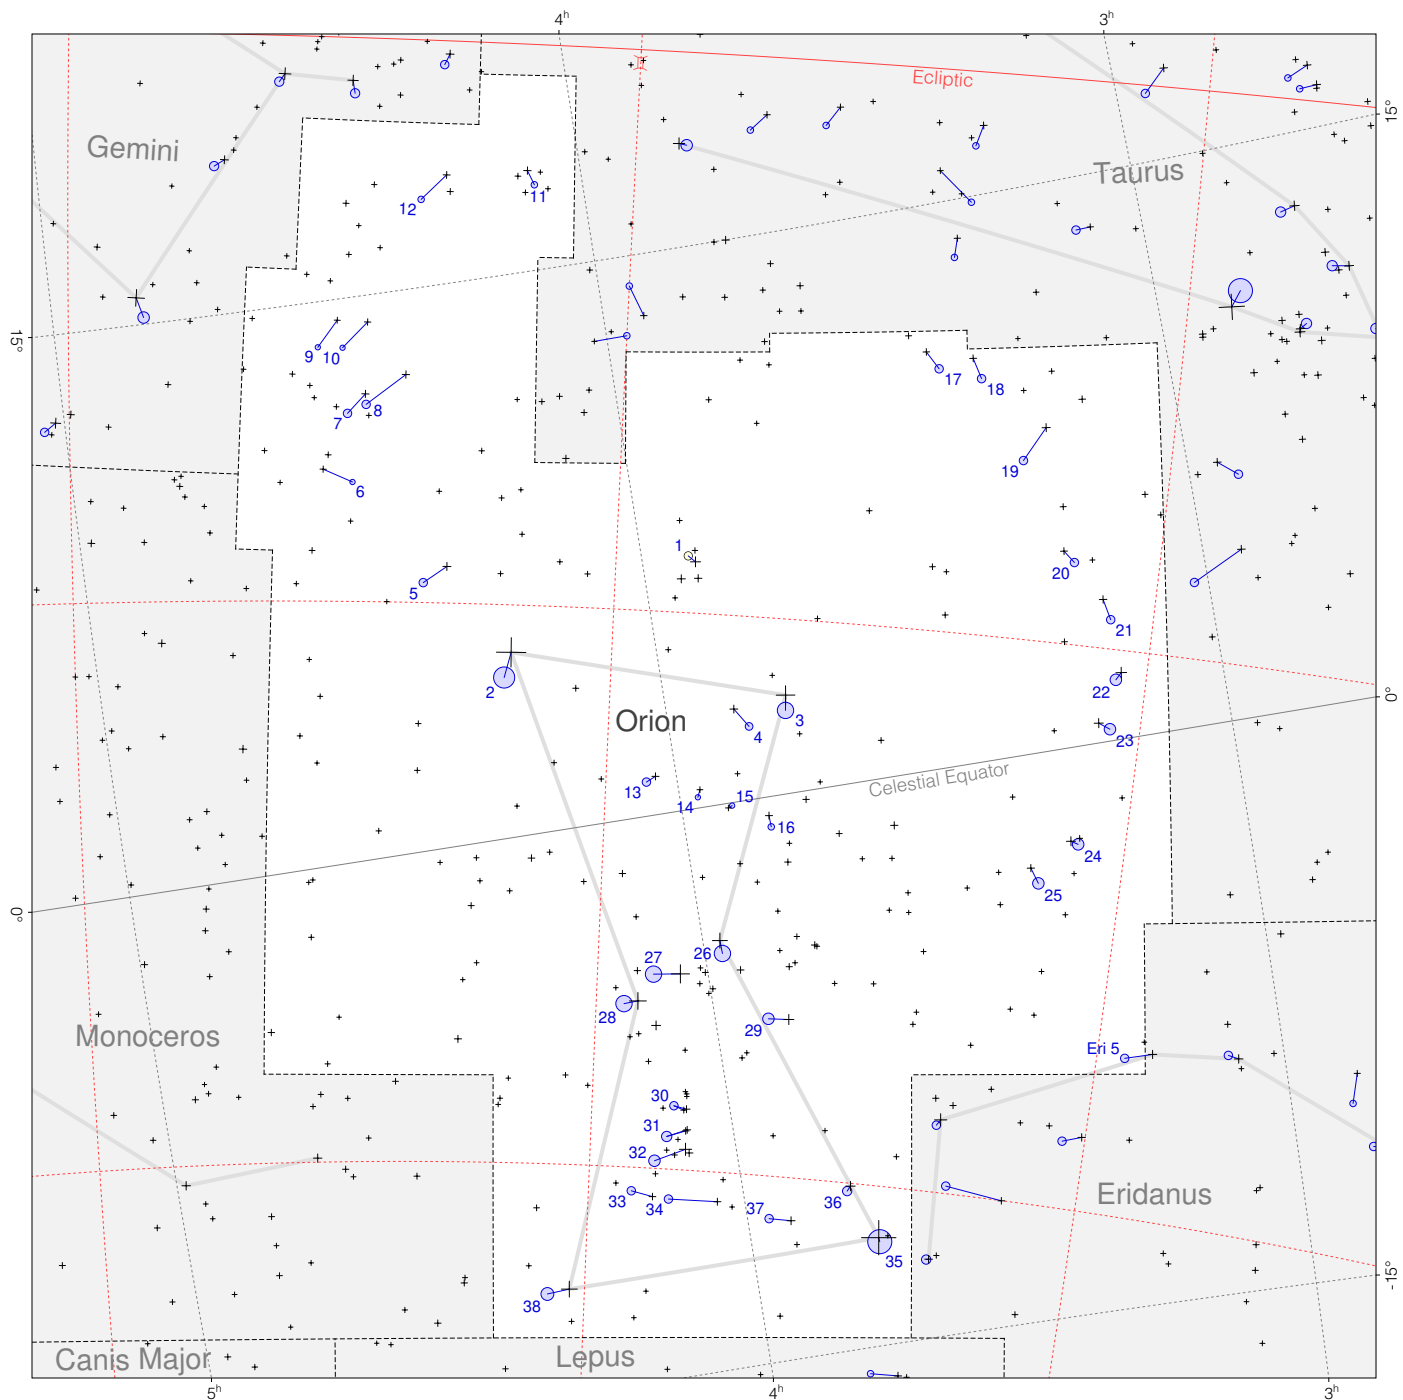

Ptolemy stars in Orion

Magnitudes: 
1 2 3 4 5 6 7

Scale at center: 